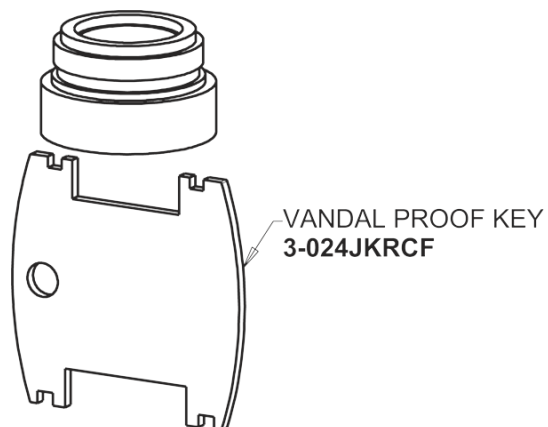

Concealed Hot and Cold Water Sink Faucet

CHICAGO FAUCETS®

Geberit Group

2-3/8" Lever Handle

369-PRJKCP

0.35 GPM (1.3 L/min) Vandal Proof Econo-Flo Non-Aerating
Outlet

E39VPJKABCP

Ceramic 1/4-Turn Cartridge (pair)