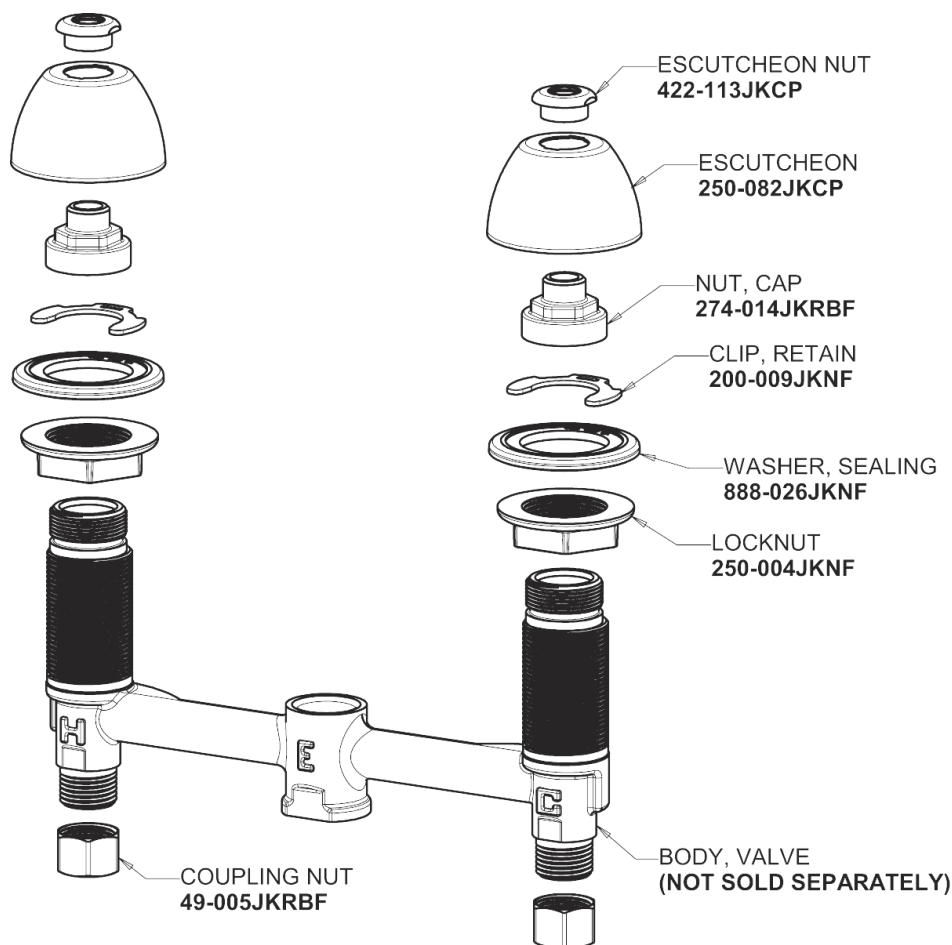

Repair Parts

405-E39VP369XKAB

Concealed Hot and Cold Water Sink Faucet

CHICAGO FAUCETS®

Geberit Group

Base Parts:

405 Series Spout 401-602KJKCP

For Technical Assistance:

Concealed Hot and Cold Water Sink Faucet

CHICAGO FAUCETS®

Geberit Group

2-3/8" Lever Handle

369-PRJKCP

0.35 GPM (1.3 L/min) Vandal Proof Econo-Flo Non-Aerating
Outlet

E39VPJKABCP

Ceramic 1/4-Turn Cartridge (pair)