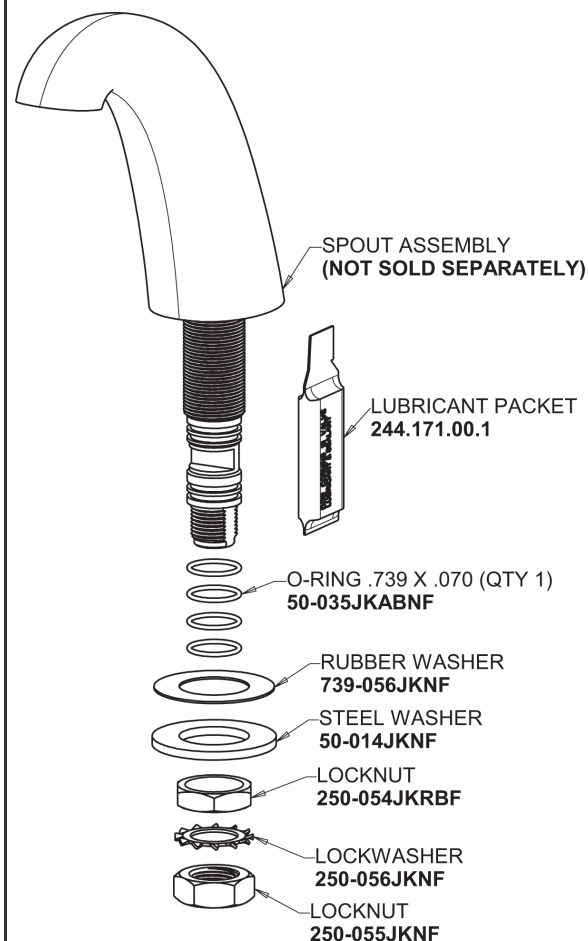

Repair Parts

405-E39VP369XKAB

Concealed Hot and Cold Water Sink Faucet

CHICAGO FAUCETS®

Geberit Group

Base Parts:

405 Series Spout 401-602KJKCP

For Technical Assistance:

Concealed Hot and Cold Water Sink Faucet

CHICAGO FAUCETS®

Geberit Group

2-3/8" Lever Handle

369-PRJKCP

0.35 GPM (1.3 L/min) Vandal Proof Econo-Flo Non-Aerating
Outlet

E39VPJKABCP

Ceramic 1/4-Turn Cartridge (pair)