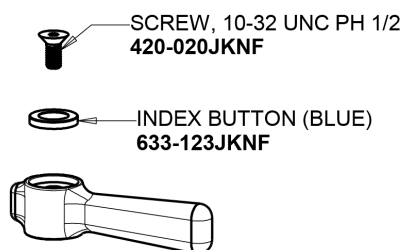

Repair Parts

405-E39VP369AB

Concealed Hot and Cold Water Sink Faucet

CHICAGO FAUCETS®

Geberit Group

2-3/8" Lever Handle

369-PRJKCP