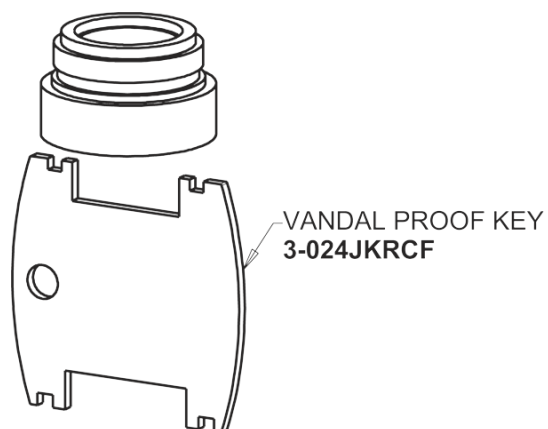

# CHICAGO FAUCETS®

Geberit Group

2-3/8" Lever Handle

**369-PRJKCP**

0.35 GPM (1.3 L/min) Vandal Proof Econo-Flo Non-Aerating  
Outlet

**E39VPJKABCP**

Quatern Compression Cartridge (pair)

**377-XTRHJKABNF (right)**