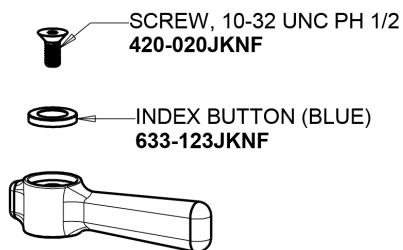

Repair Parts

405-E37VP369AB

Concealed Hot and Cold Water Sink Faucet

CHICAGO FAUCETS®

Geberit Group

2-3/8" Lever Handle

369-PRJKCP