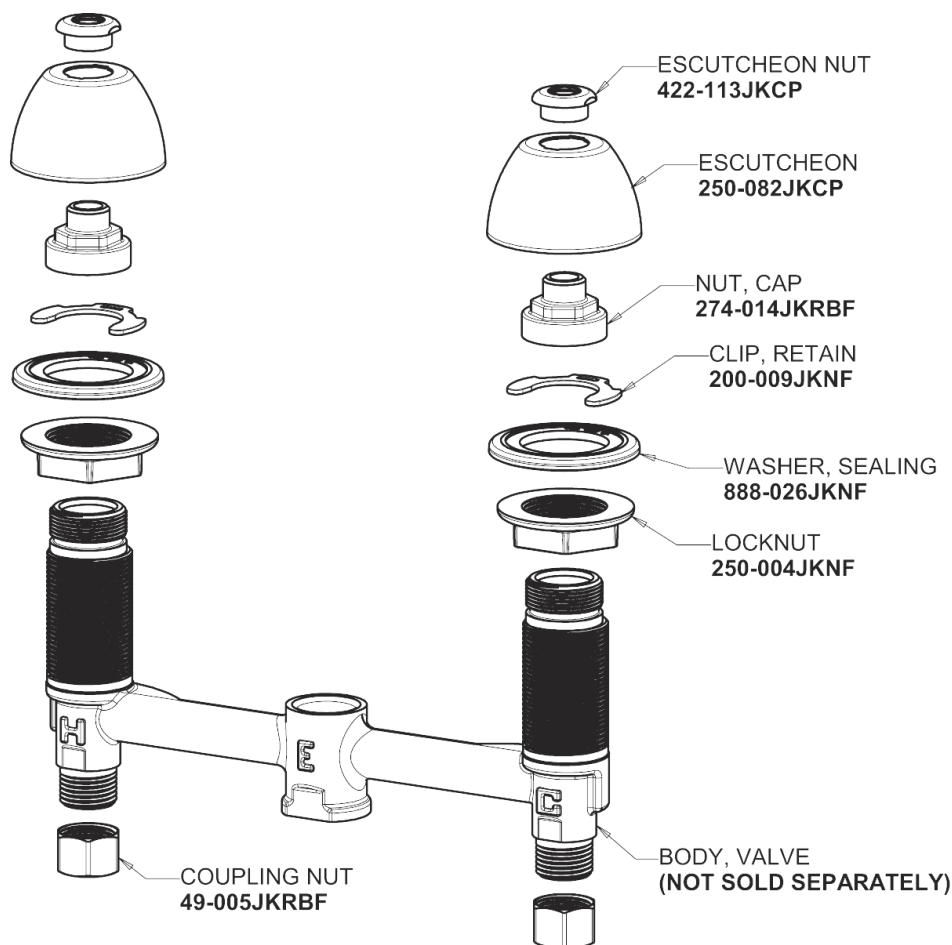

# Repair Parts

405-E37VP369AB

Concealed Hot and Cold Water Sink Faucet

## Base Parts:

## 405 Series Spout 401-602KJKCP