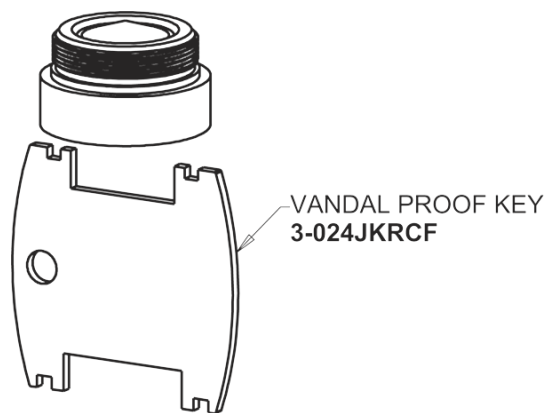

# CHICAGO FAUCETS®

Geberit Group

2-3/8" Lever Handle

**369-PRJKCP**

1.5 GPM (5.7 L/min) Vandal Proof Non-Aerating Laminar  
Outlet

**E37VPJKABCP**

Quatern Compression Cartridge (pair)

**377-XTRHJKABNF (right)**