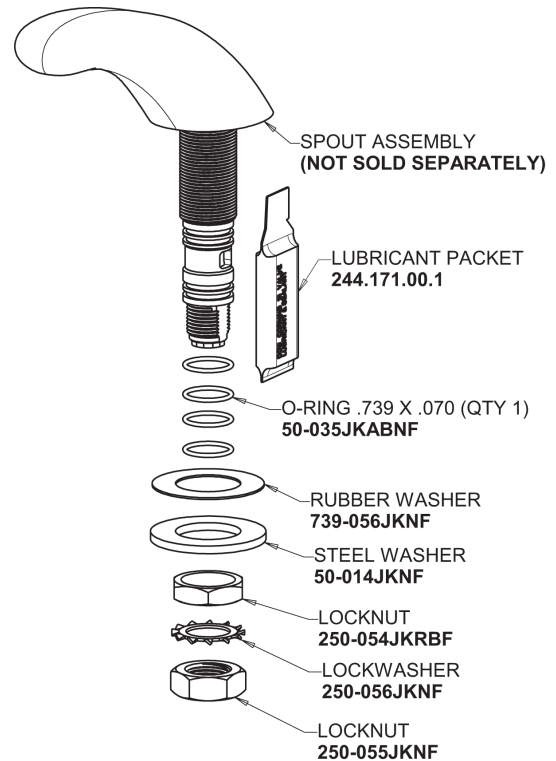

Repair Parts

404-E74-317XKABCP

Concealed Hot and Cold Water Sink Faucet

CHICAGO FAUCETS®

Geberit Group

Base Parts:

404 Series Spout 401-601KJKCP

1.0 GPM (3.8 L/min) Non-Aerating Laminar Outlet E74JKABCP

4" Wristblade Handle 317-PRJKCP

Ceramic 1/4-Turn Cartridge (pair) 377-XKRHJKABNF (right) 377-XKLHJKABNF (left)

For Technical Assistance:

Phone: 800-TEC-TRUE (832-8783)

Email: techsupport.us@chicago faucets.com