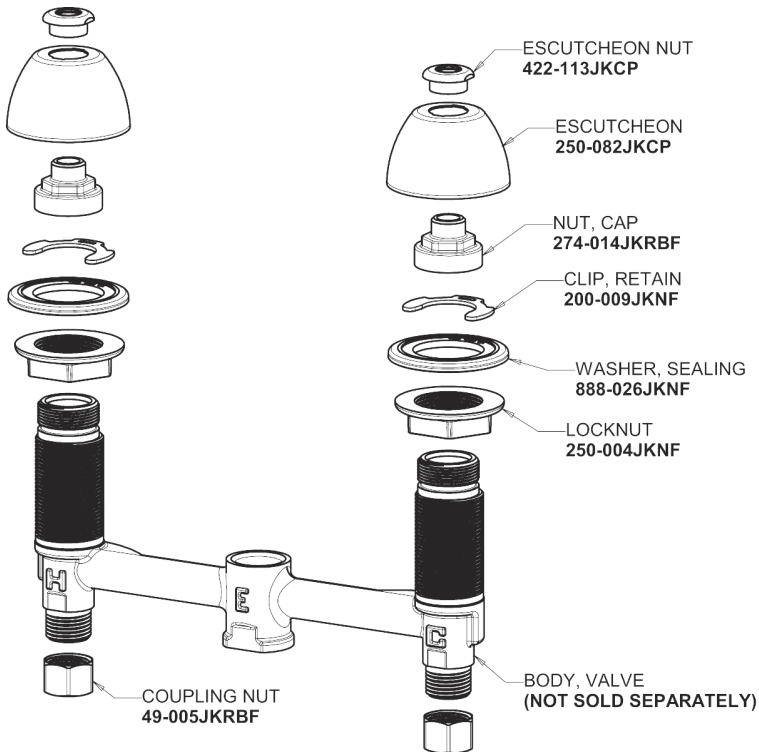

Repair Parts

404-E74-317XKABCP

Concealed Hot and Cold Water Sink Faucet

CHICAGO FAUCETS®

Geberit Group

Base Parts:

404 Series Spout 401-601KJKCP

1.0 GPM (3.8 L/min) Non-Aerating Laminar Outlet E74JKABCP

4" Wristblade Handle 317-PRJKCP

Ceramic 1/4-Turn Cartridge (pair) 377-XKRHJKABNF (right) 377-XKLHJKABNF (left)

For Technical Assistance:

Phone: 800-TEC-TRUE (832-8783)

Email: techsupport.us@chicago faucets.com