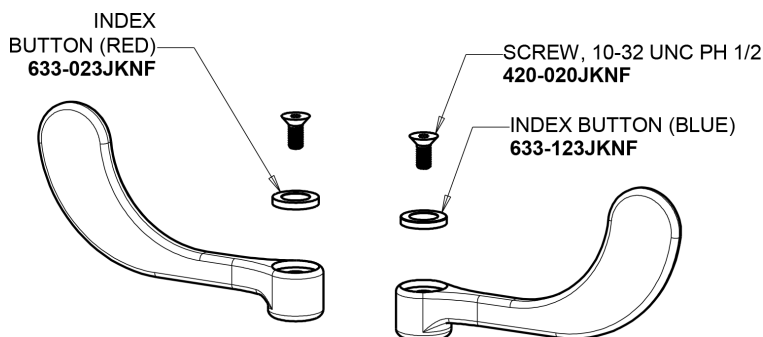

Repair Parts

404-E74-317XKABCP

Concealed Hot and Cold Water Sink Faucet

CHICAGO FAUCETS®

Geberit Group

Base Parts:

404 Series Spout 401-601KJKCP

1.0 GPM (3.8 L/min) Non-Aerating Laminar Outlet E74JKABCP

4" Wristblade Handle 317-PRJKCP

Ceramic 1/4-Turn Cartridge (pair) 377-XKRHJKABNF (right) 377-XKLHJKABNF (left)

For Technical Assistance:

Phone: 800-TEC-TRUE (832-8783)

Email: techsupport.us@chicago faucets.com