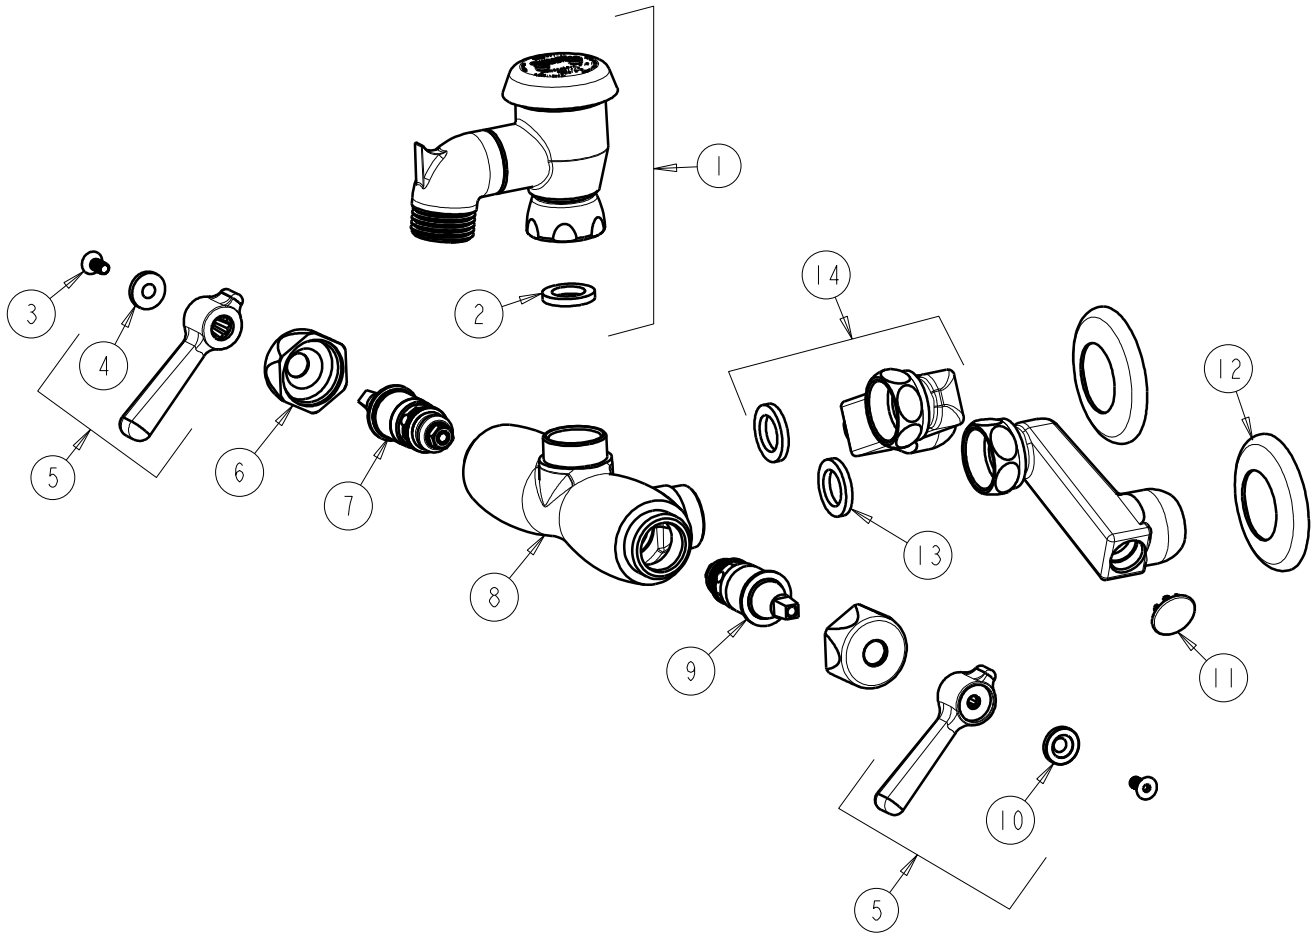

# REPAIR PARTS

BY: JAR    DATE: 08-04-09  
CHK:     REV:

FITTING NO.

**305-VBRVPHCP**

SUBMITTED MODEL NO.

ITEM NO.

**FOR TECHNICAL ASSISTANCE**  
**1-800-TEC-TRUE (1-800-832-8783)**

ITEM	PART NO.	DESCRIPTION
1	305-SVBJKCP	SERVICE SINK VB SPOUT
2	340-004JKNF	CELCON WASHER
3	420-020JKNF	SCREW, 1/8 FLAT HEX HEAD X 1/2
4	633-023JKNF	INDEX BUTTON (RED)
5	369-PRJKCP	LEVER HANDLE ASSEMBLY (PAIR)
6	444-005JKCP	CAP
7	1-100XTJKNF	QUATURN UNIT (LH)
8	-----	VALVE BODY (NOT SOLD SEPARATELY)
9	1-099XTJKNF	QUATURN UNIT (RH)
10	633-123JKNF	INDEX BUTTON (BLUE)
11	1-144JKCP	BUTTON
12	1-055JKCP	FLANGE
13	1-011JKNF	WASHER, .97 X .62 X .12
14	RJKCP	SUPPLY ARM WITH BUILT-IN SHUT-OFF