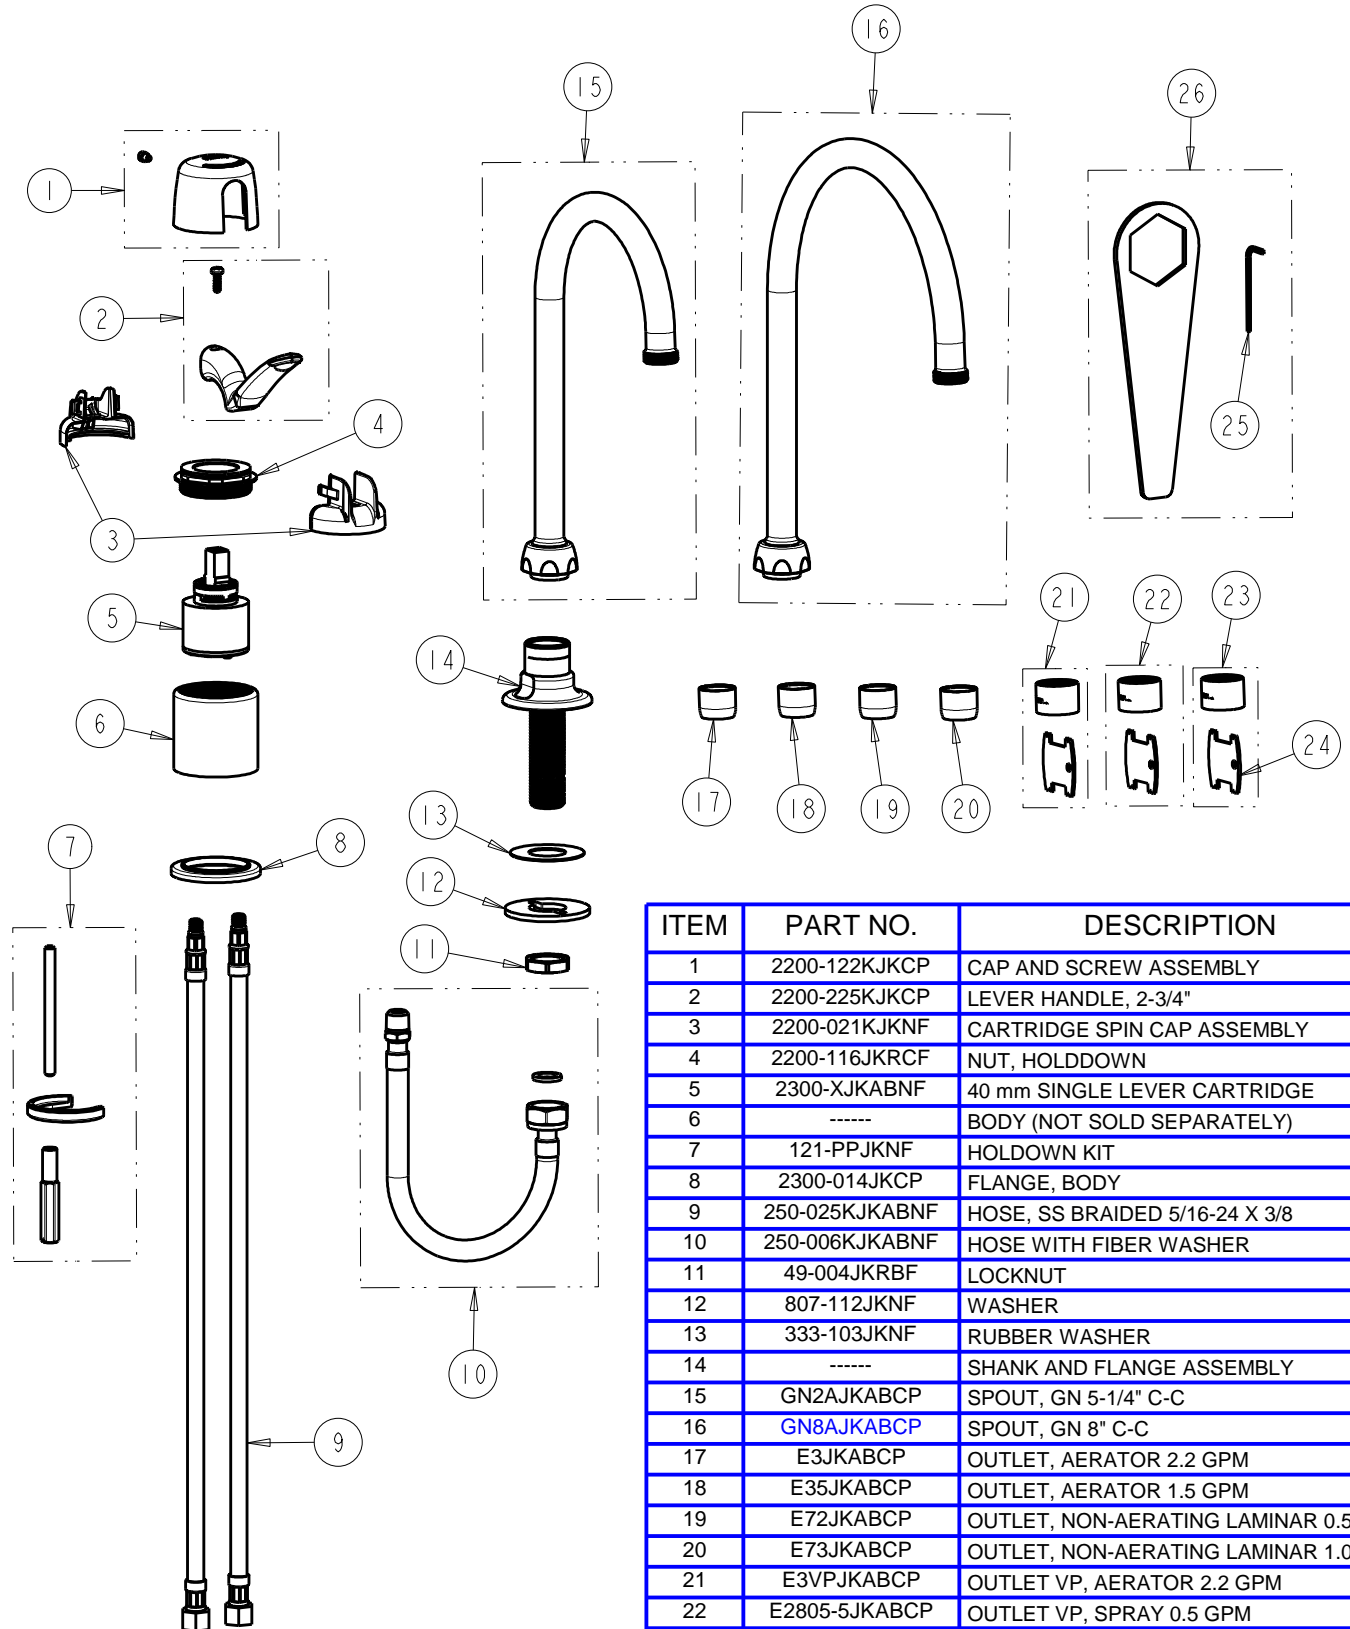

CHICAGO FAUCETS
a Geberit company

2100 South Clearwater Drive
Des Plaines, IL 60018
Phone: 847-803-5000
Fax: 847-803-5454
www.chicagofaucets.com

REPAIR PARTS

FITTING NO.

2302-2303-SERIES

SUBMITTED MODEL NO.

BY: JAR DATE: 10-31-13

CHK: *JAR* REV: 06-21-16

ITEM NO.

FOR TECHNICAL ASSISTANCE
1-800-TEC-TRUE (1-800-832-8783)

ITEM	PART NO.	DESCRIPTION
1	2200-122KJKCP	CAP AND SCREW ASSEMBLY
2	2200-225KJKCP	LEVER HANDLE, 2-3/4"
3	2200-021KJKNF	CARTRIDGE SPIN CAP ASSEMBLY
4	2200-116JKRCF	NUT, HOLDDOWN
5	2300-XJKABNF	40 mm SINGLE LEVER CARTRIDGE
6	-----	BODY (NOT SOLD SEPARATELY)
7	121-PPJKNF	HOLDOWN KIT
8	2300-014JKCP	FLANGE, BODY
9	250-025KJKABNF	HOSE, SS BRAIDED 5/16-24 X 3/8
10	250-006KJKABNF	HOSE WITH FIBER WASHER
11	49-004JKRBF	LOCKNUT
12	807-112JKNF	WASHER
13	333-103JKNF	RUBBER WASHER
14	-----	SHANK AND FLANGE ASSEMBLY
15	GN2AJKABCP	SPOUT, GN 5-1/4" C-C
16	GN8AJKABCP	SPOUT, GN 8" C-C
17	E3JKABCP	OUTLET, AERATOR 2.2 GPM
18	E35JKABCP	OUTLET, AERATOR 1.5 GPM
19	E72JKABCP	OUTLET, NON-AERATING LAMINAR 0.5GPM
20	E73JKABCP	OUTLET, NON-AERATING LAMINAR 1.0GPM
21	E3VPJKABCP	OUTLET VP, AERATOR 2.2 GPM
22	E2805-5JKABCP	OUTLET VP, SPRAY 0.5 GPM
23	E65VPJKABCP	OUTLET VP, LAMINAR 1.0 GPM
24	3-024JKRCF	KEY, VP
25	665-505JKNF	3/32" HEX KEY
26	2200-002KJKNF	WRENCH & HEX KEY