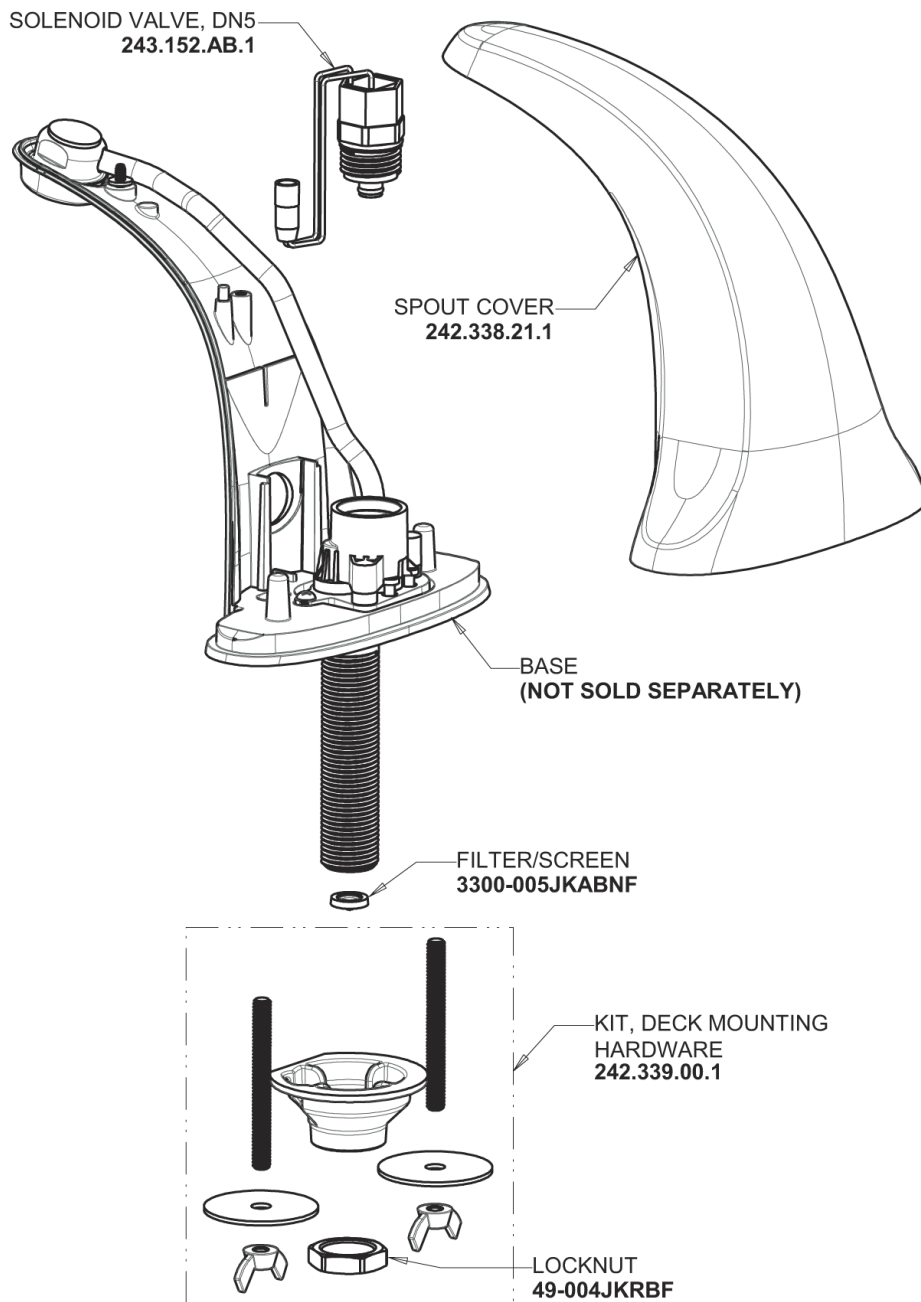

Repair Parts

116.996.AB.1

Touch-free, programmable faucet with above-deck electronics

CHICAGO FAUCETS®

Geberit Group

E-Tronic 40 Base Base Parts:

1.0 GPM (3.8 L/min) Vandal Proof Non-Aerating Laminar Outlet E64VPJKABCP