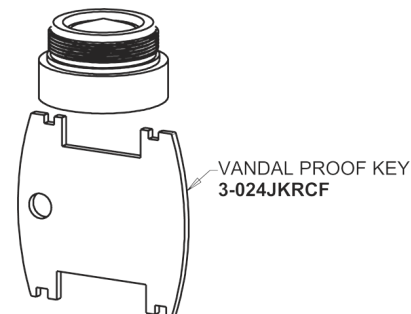

Repair Parts

116.996.AB.1

Touch-free, programmable faucet with above-deck electronics

CHICAGO FAUCETS®

Geberit Group

E-Tronic 40 Base Base Parts:

1.0 GPM (3.8 L/min) Vandal Proof Non-Aerating Laminar Outlet E64VPJKABCP