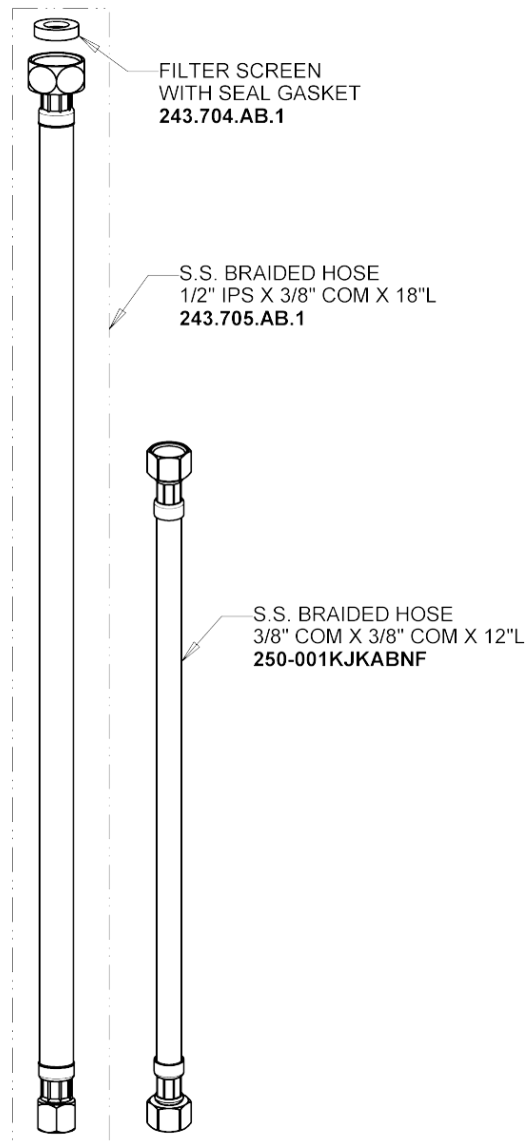

Repair Parts

116.976.AB.1

Touch-free, programmable faucet with above-deck electronics

CHICAGO FAUCETS®

Geberit Group

E-Tronic 40 Base

Base Parts:

Hoses for HyTronic, E-Tronic 40
243.705.AB.1, 250-001KJKABNF