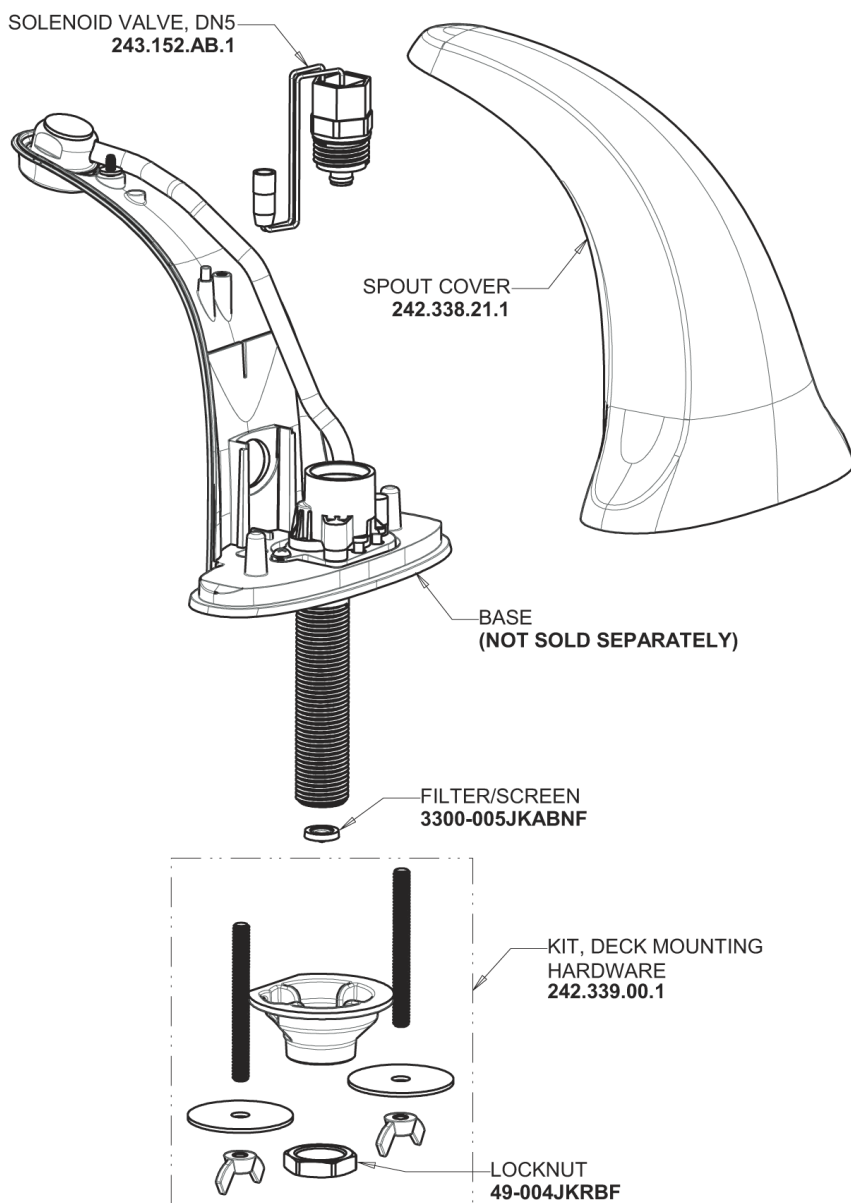

Repair Parts

116.976.AB.1

Touch-free, programmable faucet with above-deck electronics

CHICAGO FAUCETS®

Geberit Group

E-Tronic 40 Base

Base Parts:

Hoses for HyTronic, E-Tronic 40
243.705.AB.1, 250-001KJKABNF

116.976.AB.1

Touch-free, programmable faucet with above-deck electronics

CHICAGO FAUCETS®

Geberit Group

Electronic Module
242.337.00.1

0.5 GPM (1.9 L/min) Vandal Proof Econo-Flo Non-Aerating
Spray
E2805JKABCP