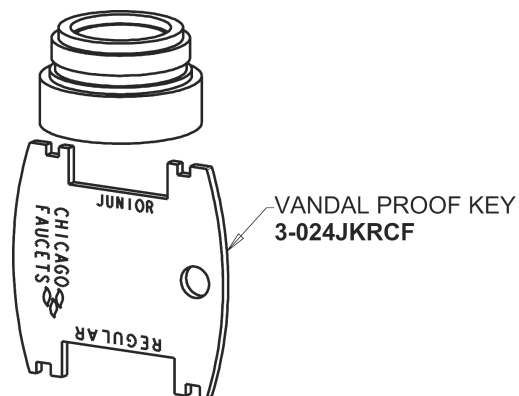

116.976.AB.1

Touch-free, programmable faucet with above-deck electronics

CHICAGO FAUCETS®

Geberit Group

Electronic Module
242.337.00.1

0.5 GPM (1.9 L/min) Vandal Proof Econo-Flo Non-Aerating
Spray
E2805JKABCP