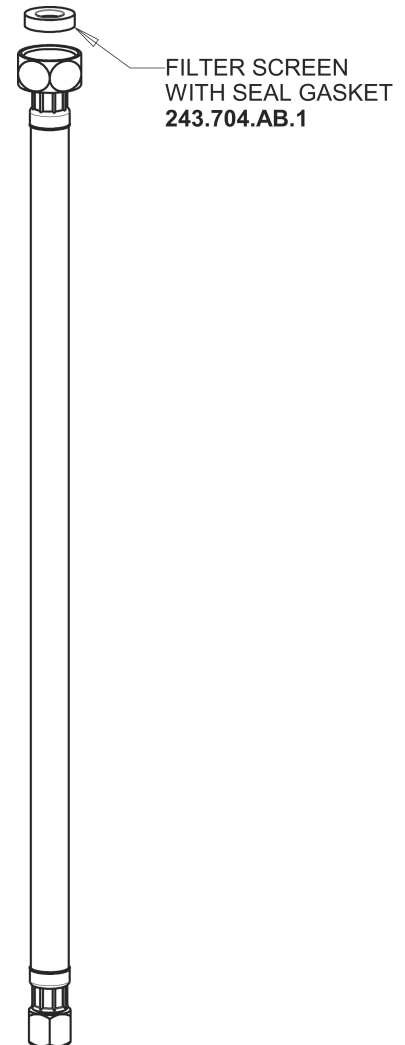

Repair Parts

116.960.AB.1

Touch-free, programmable faucet with above-deck electronics

CHICAGO FAUCETS®

Geberit Group

Base Parts:

Hose, 1/2" IPS x 3/8" COM x 24" L
243.705.AB.1

For Technical Assistance:

Touch-free, programmable faucet with above-deck electronics

CHICAGO FAUCETS®

Geberit Group

HyTronic Edge Spout
242.756.AB.1

Vandal Proof Non-Aerating Laminar Stream Solidifer Outlet
242.757.AB.1

242.165.AB.1