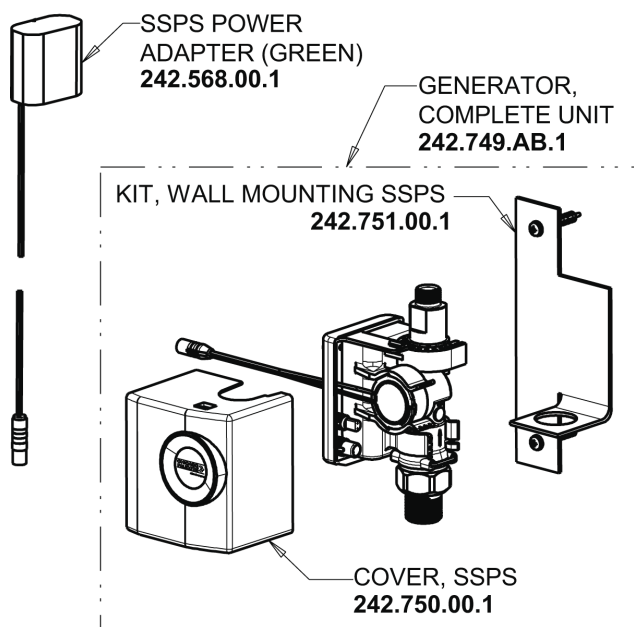

Self Sustaining Power System
SSPS

Electronic Module
242.574.00.1