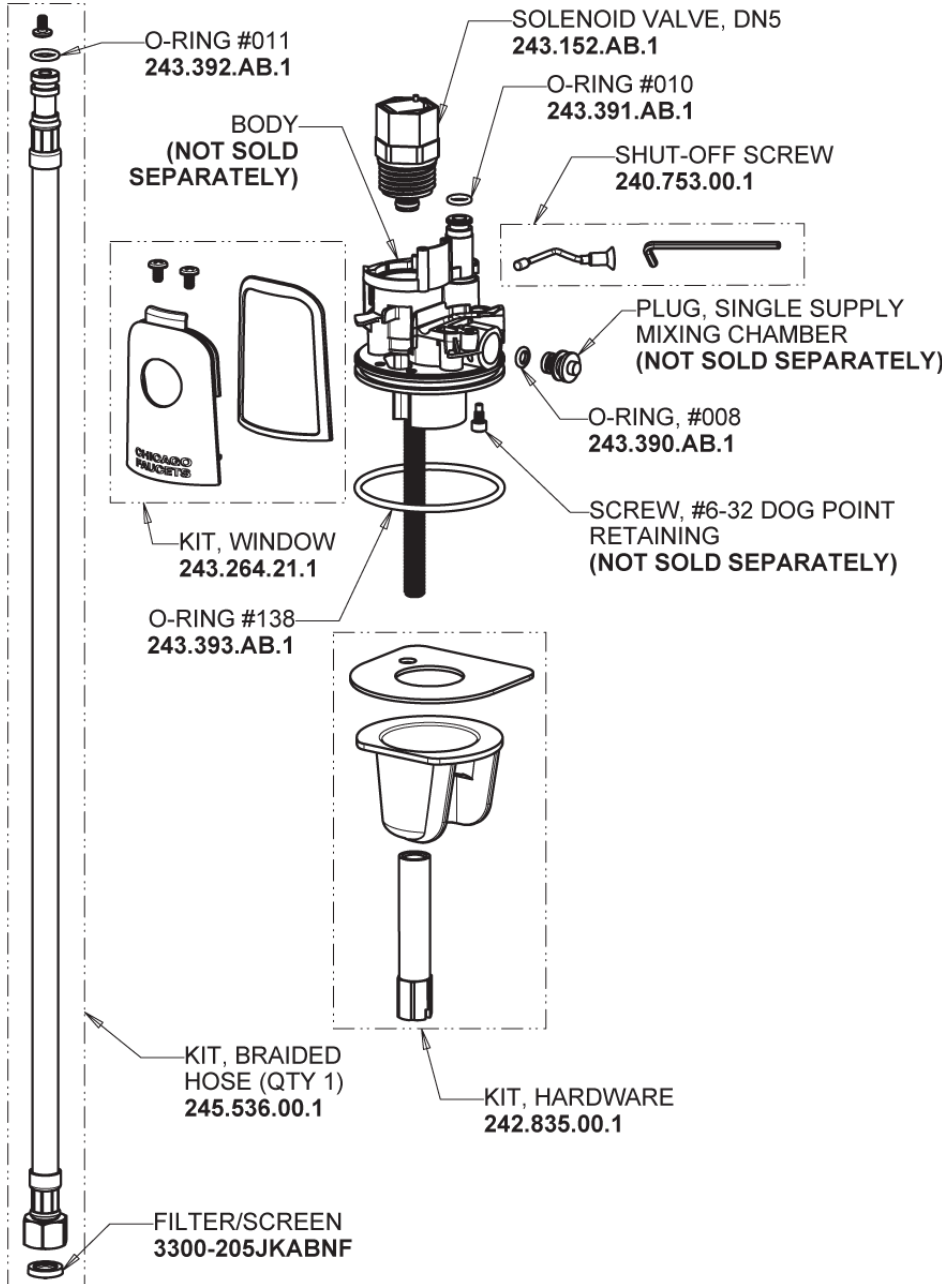

Repair Parts

116.960.AB.1

Touch-free, programmable faucet with above-deck electronics

CHICAGO FAUCETS®

Geberit Group

Base Parts:

Hose, 1/2" IPS x 3/8" COM x 24" L
243.705.AB.1

For Technical Assistance:

Touch-free, programmable faucet with above-deck electronics

CHICAGO FAUCETS®

Geberit Group

HyTronic Edge Spout
242.756.AB.1

Vandal Proof Non-Aerating Laminar Stream Solidifer Outlet
242.757.AB.1

242.165.AB.1