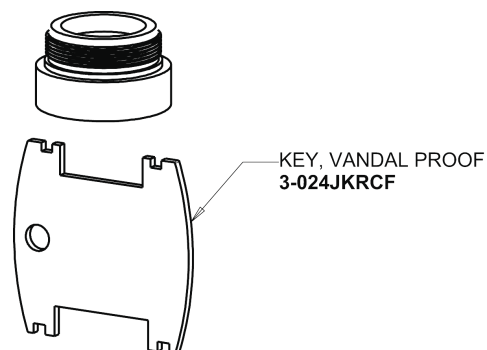

Repair Parts

116.960.AB.1

Touch-free, programmable faucet with above-deck electronics

CHICAGO FAUCETS®

Geberit Group

Base Parts:

Hose, 1/2" IPS x 3/8" COM x 24" L
243.705.AB.1

For Technical Assistance:

Touch-free, programmable faucet with above-deck electronics

CHICAGO FAUCETS®

Geberit Group

HyTronic Edge Spout
242.756.AB.1

Vandal Proof Non-Aerating Laminar Stream Solidifer Outlet
242.757.AB.1

242.165.AB.1