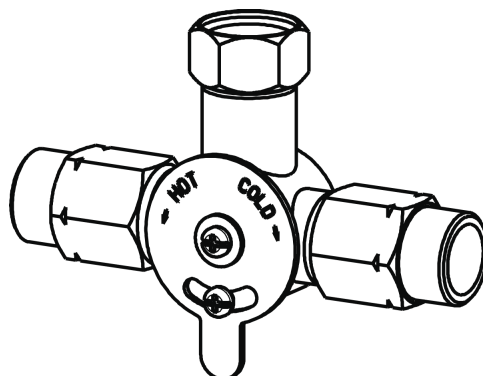

Repair Parts

116.960.AB.1

Touch-free, programmable faucet with above-deck electronics

CHICAGO FAUCETS®

Geberit Group

Base Parts:

Hose, 1/2" IPS x 3/8" COM x 24" L
243.705.AB.1

For Technical Assistance:

Touch-free, programmable faucet with above-deck electronics

CHICAGO FAUCETS®

Geberit Group

HyTronic Edge Spout
242.756.AB.1

Vandal Proof Non-Aerating Laminar Stream Solidifer Outlet
242.757.AB.1

242.165.AB.1