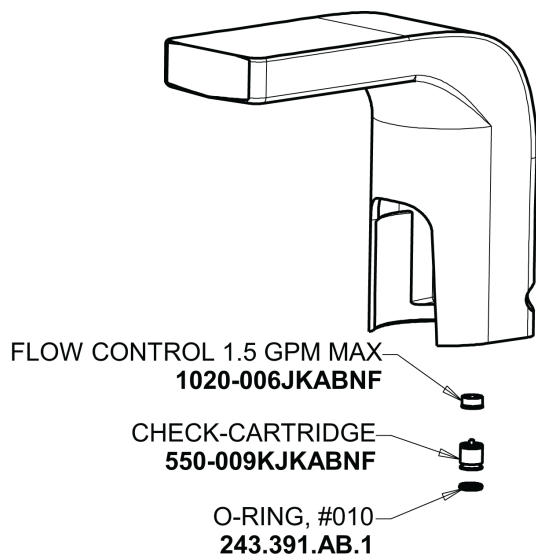

Repair Parts

116.960.AB.1

Touch-free, programmable faucet with above-deck electronics

CHICAGO FAUCETS®

Geberit Group

Base Parts:

Hose, 1/2" IPS x 3/8" COM x 24" L
243.705.AB.1

For Technical Assistance:

Touch-free, programmable faucet with above-deck electronics

CHICAGO FAUCETS®

Geberit Group

HyTronic Edge Spout
242.756.AB.1

Vandal Proof Non-Aerating Laminar Stream Solidifer Outlet
242.757.AB.1

242.165.AB.1