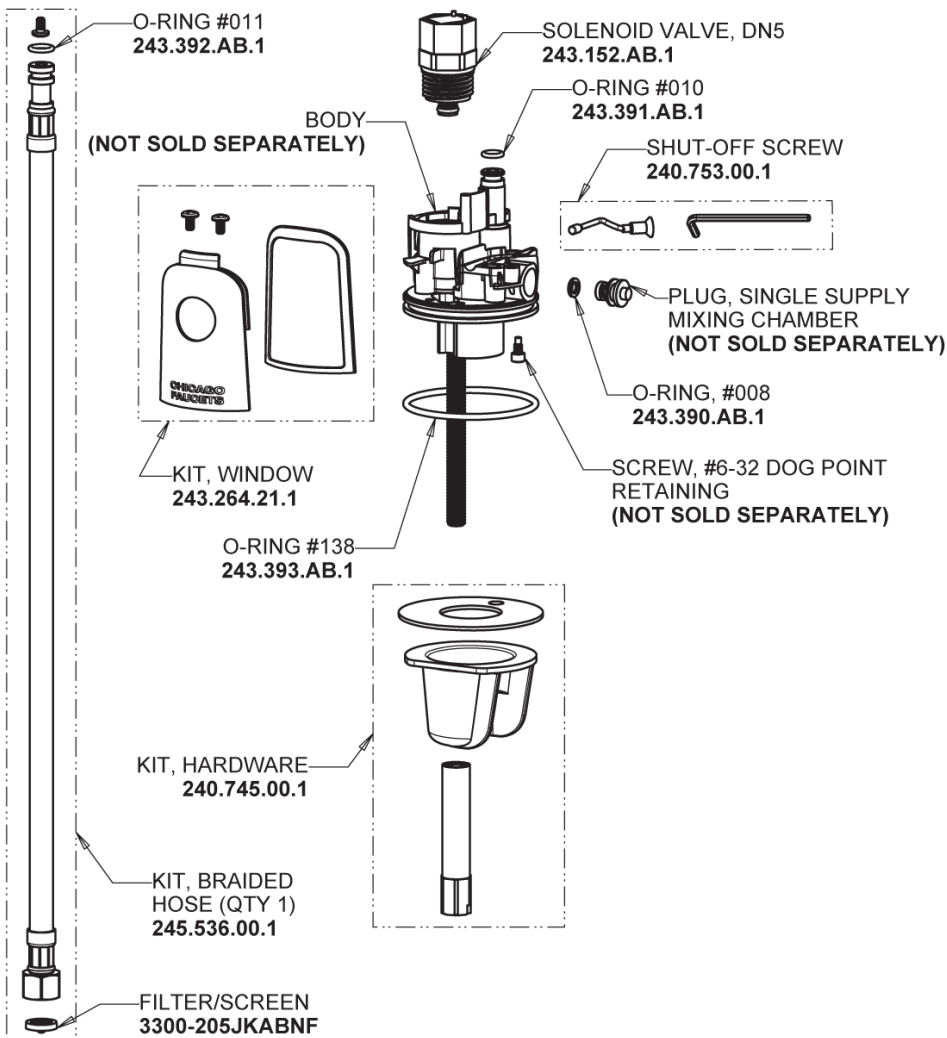

Repair Parts

116.951.AB.1

Touch-free, programmable faucet with above-deck electronics

CHICAGO FAUCETS®

Geberit Group

HyTronic Base, No Mixer

Base Parts:

Hose, 1/2" IPS x 3/8" COM x 24" L
243.705.AB.1

116.951.AB.1

Touch-free, programmable faucet with above-deck electronics

CHICAGO FAUCETS®

Geberit Group

HyTronic Traditional Spout
240.724.AB.1

0.5 GPM (1.9 L/min) Vandal Proof Econo-Flo Non-Aerating
Spray
E2805JKABCP