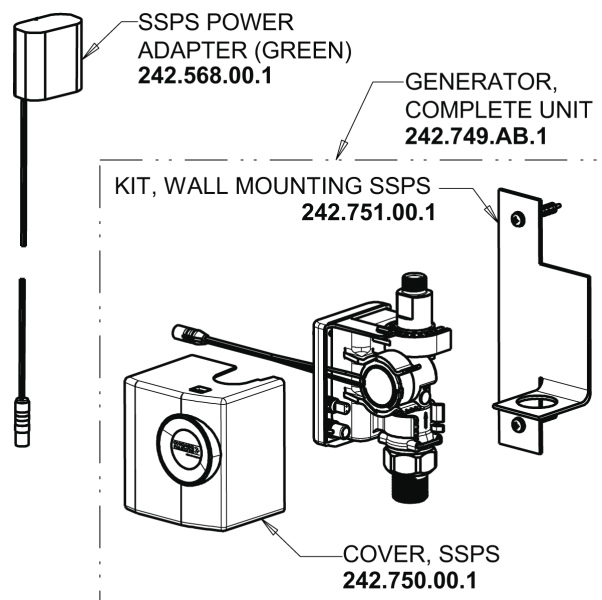

Self Sustaining Power System
SSPS

Electronic Module
242.574.00.1