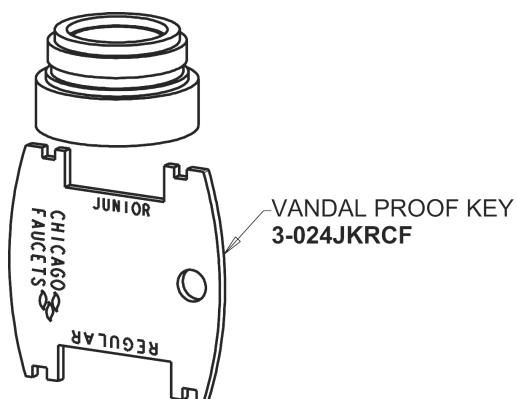

Repair Parts

116.951.AB.1

Touch-free, programmable faucet with above-deck electronics

CHICAGO FAUCETS®

Geberit Group

HyTronic Base, No Mixer

Base Parts:

Hose, 1/2" IPS x 3/8" COM x 24" L
243.705.AB.1

116.951.AB.1

Touch-free, programmable faucet with above-deck electronics

CHICAGO FAUCETS®

Geberit Group

HyTronic Traditional Spout
240.724.AB.1

0.5 GPM (1.9 L/min) Vandal Proof Econo-Flo Non-Aerating
Spray
E2805JKABCP