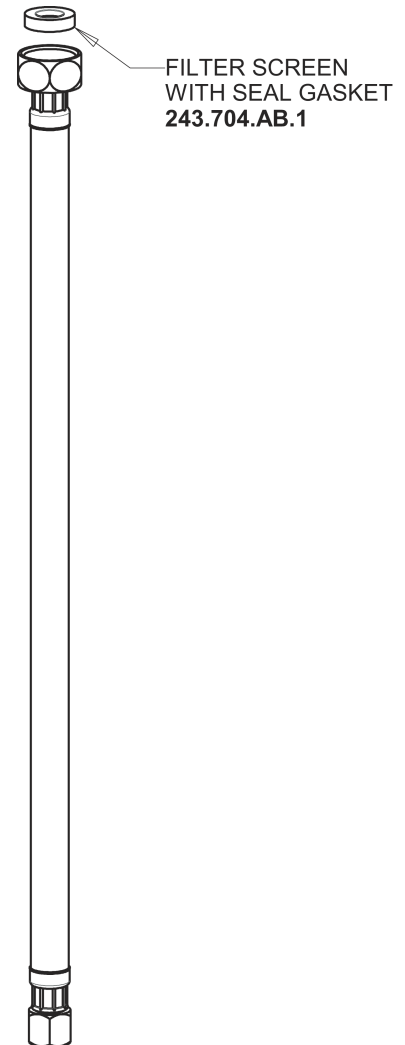

Repair Parts

116.951.AB.1

Touch-free, programmable faucet with above-deck electronics

CHICAGO FAUCETS®

Geberit Group

HyTronic Base, No Mixer

Base Parts:

Hose, 1/2" IPS x 3/8" COM x 24" L
243.705.AB.1

116.951.AB.1

Touch-free, programmable faucet with above-deck electronics

CHICAGO FAUCETS®

Geberit Group

HyTronic Traditional Spout
240.724.AB.1

0.5 GPM (1.9 L/min) Vandal Proof Econo-Flo Non-Aerating
Spray
E2805JKABCP