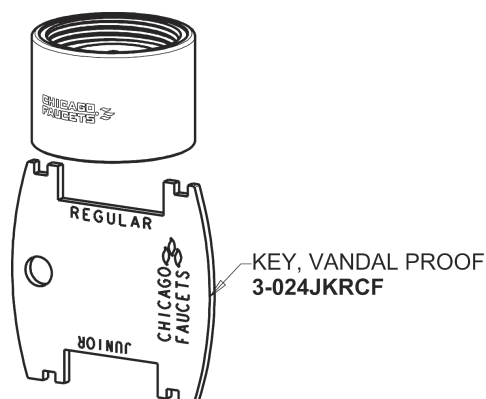

Repair Parts

116.944.AB.1

Touch-free, programmable faucet with above-deck electronics

CHICAGO FAUCETS®

Geberit Group

HyTronic Base for Wall with User Temp Control

Base Parts:

Hose, 1/2" IPS x 3/8" COM x 24" L
243.705.AB.1

116.944.AB.1

Touch-free, programmable faucet with above-deck electronics

CHICAGO FAUCETS®

Geberit Group

5-1/4" Rigid / Swing Gooseneck Spout GN2AH8JKABCP

1.5 GPM (5.7 L/min) Vandal Proof Non-Aerating Laminar Outlet E36VPJKABCP