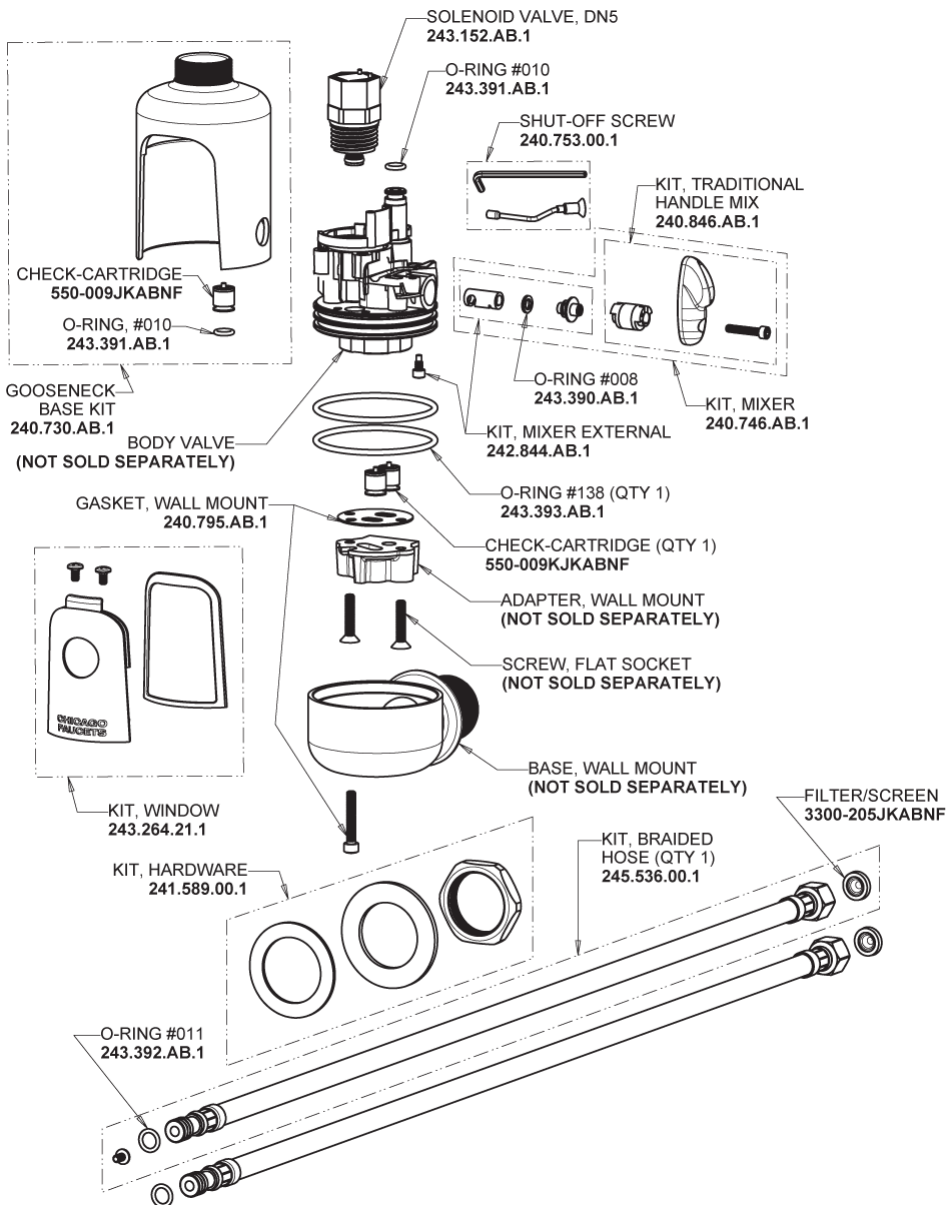

Repair Parts

116.944.AB.1

Touch-free, programmable faucet with above-deck electronics

CHICAGO FAUCETS®

Geberit Group

HyTronic Base for Wall with User Temp Control

Base Parts:

Hose, 1/2" IPS x 3/8" COM x 24" L
243.705.AB.1

116.944.AB.1

Touch-free, programmable faucet with above-deck electronics

CHICAGO FAUCETS®

Geberit Group

5-1/4" Rigid / Swing Gooseneck Spout GN2AH8JKABCP

1.5 GPM (5.7 L/min) Vandal Proof Non-Aerating Laminar Outlet E36VPJKABCP