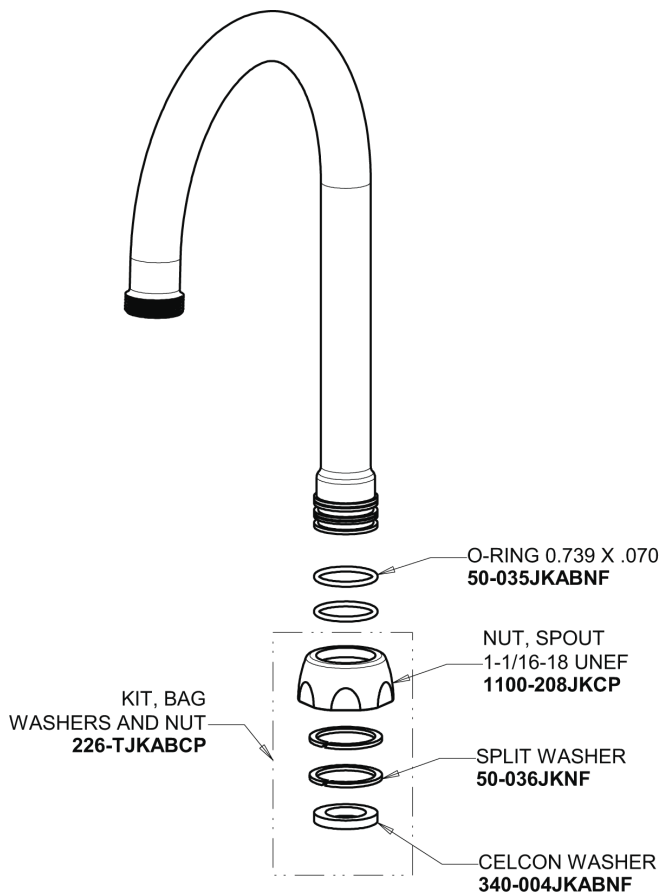

Repair Parts

116.944.AB.1

Touch-free, programmable faucet with above-deck electronics

CHICAGO FAUCETS®

Geberit Group

HyTronic Base for Wall with User Temp Control

Base Parts:

Hose, 1/2" IPS x 3/8" COM x 24" L
243.705.AB.1

116.944.AB.1

Touch-free, programmable faucet with above-deck electronics

CHICAGO FAUCETS®

Geberit Group

5-1/4" Rigid / Swing Gooseneck Spout GN2AH8JKABCP

1.5 GPM (5.7 L/min) Vandal Proof Non-Aerating Laminar Outlet E36VPJKABCP