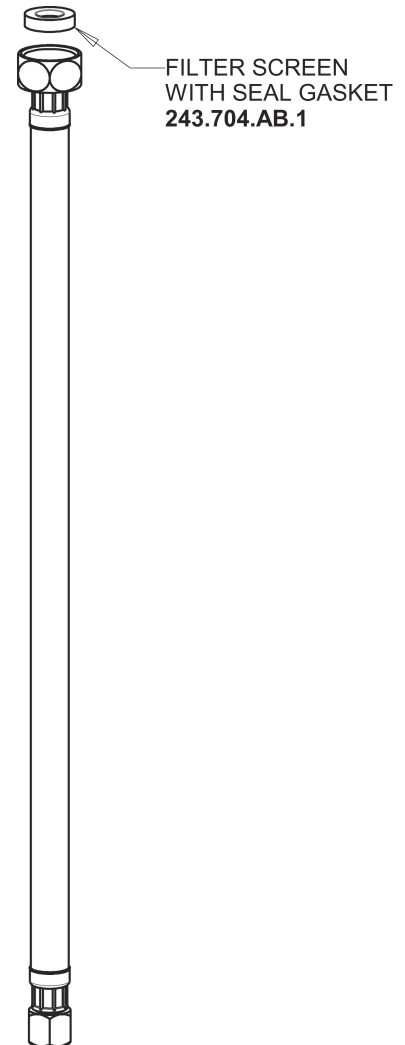

Repair Parts

116.944.AB.1

Touch-free, programmable faucet with above-deck electronics

CHICAGO FAUCETS®

Geberit Group

HyTronic Base for Wall with User Temp Control

Base Parts:

Hose, 1/2" IPS x 3/8" COM x 24" L
243.705.AB.1

116.944.AB.1

Touch-free, programmable faucet with above-deck electronics

CHICAGO FAUCETS®

Geberit Group

5-1/4" Rigid / Swing Gooseneck Spout GN2AH8JKABCP

1.5 GPM (5.7 L/min) Vandal Proof Non-Aerating Laminar Outlet E36VPJKABCP