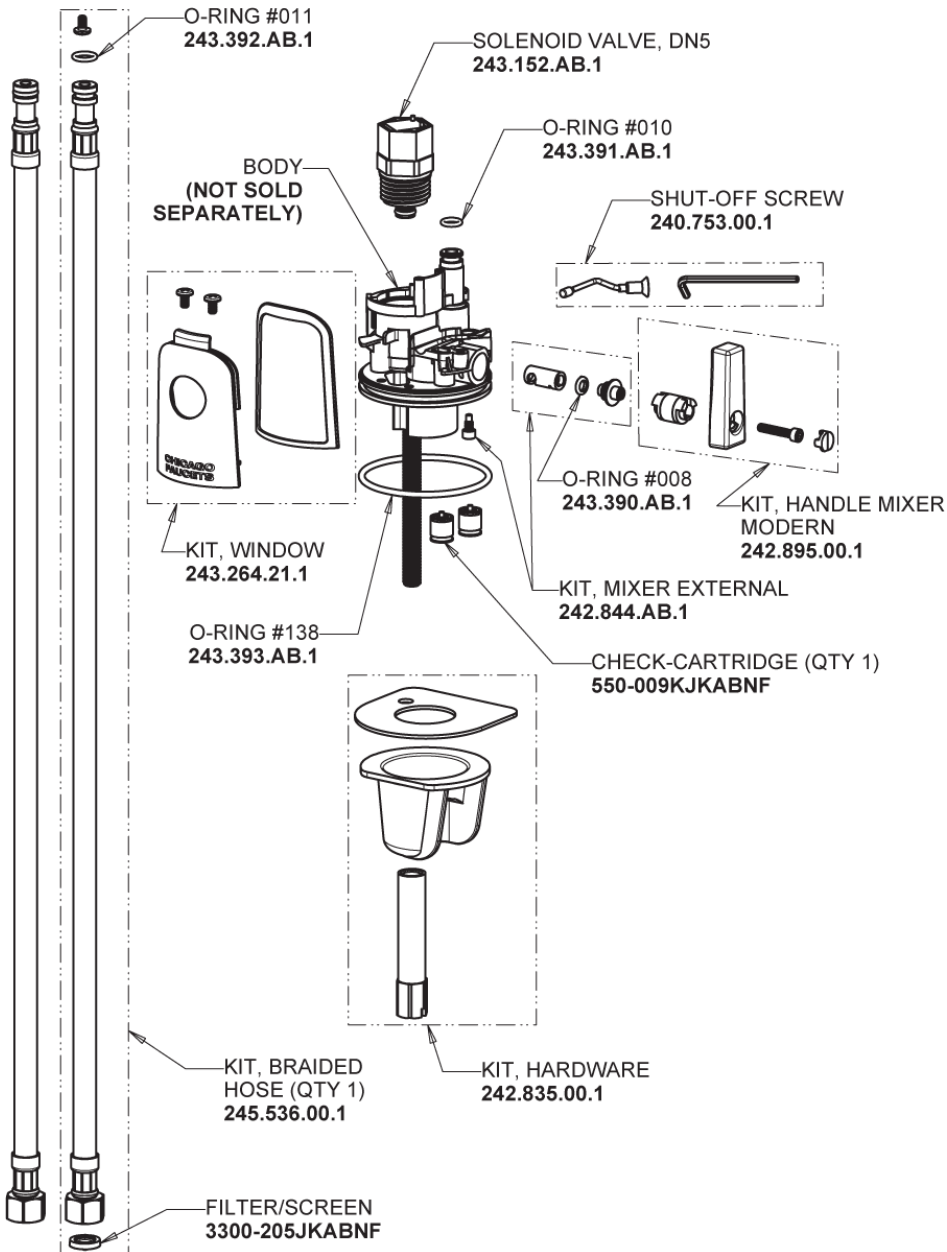

Repair Parts

116.940.AB.1

Touch-free, programmable faucet with above-deck electronics

CHICAGO FAUCETS®

Geberit Group

Base Parts:

Hose, 1/2" IPS x 3/8" COM x 24" L
243.705.AB.1

For Technical Assistance:

Touch-free, programmable faucet with above-deck electronics

CHICAGO FAUCETS®

Geberit Group

HyTronic Edge Spout
242.799.AB.1

FLOW CONTROL 1.5 GPM MAX
1020-006JKABNF

CHECK-CARTRIDGE
550-009KJKABNF

O-RING, #010
243.391.AB.1

Vandal Proof Non-Aerating Laminar Stream Solidifer Outlet
242.757.AB.1

KEY, VANDAL PROOF
3-024JKRCF

Self Sustaining Power System
SSPS

Electronic Module
242.574.00.1

For Technical Assistance:

Phone: 800-TEC-TRUE (832-8783)