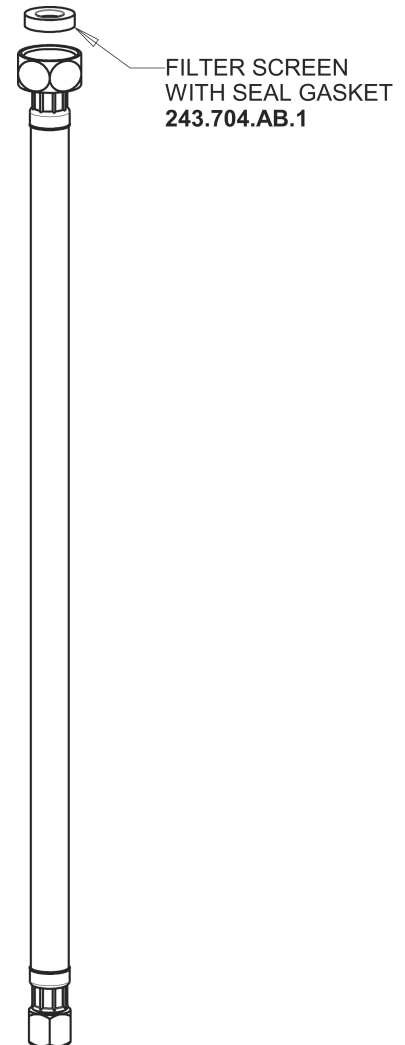

Repair Parts

116.940.AB.1

Touch-free, programmable faucet with above-deck electronics

CHICAGO FAUCETS®

Geberit Group

Base Parts:

Hose, 1/2" IPS x 3/8" COM x 24" L
243.705.AB.1

For Technical Assistance:

Touch-free, programmable faucet with above-deck electronics

CHICAGO FAUCETS®

Geberit Group

HyTronic Edge Spout
242.799.AB.1

FLOW CONTROL 1.5 GPM MAX
1020-006JKABNF

CHECK-CARTRIDGE
550-009KJKABNF

O-RING, #010
243.391.AB.1