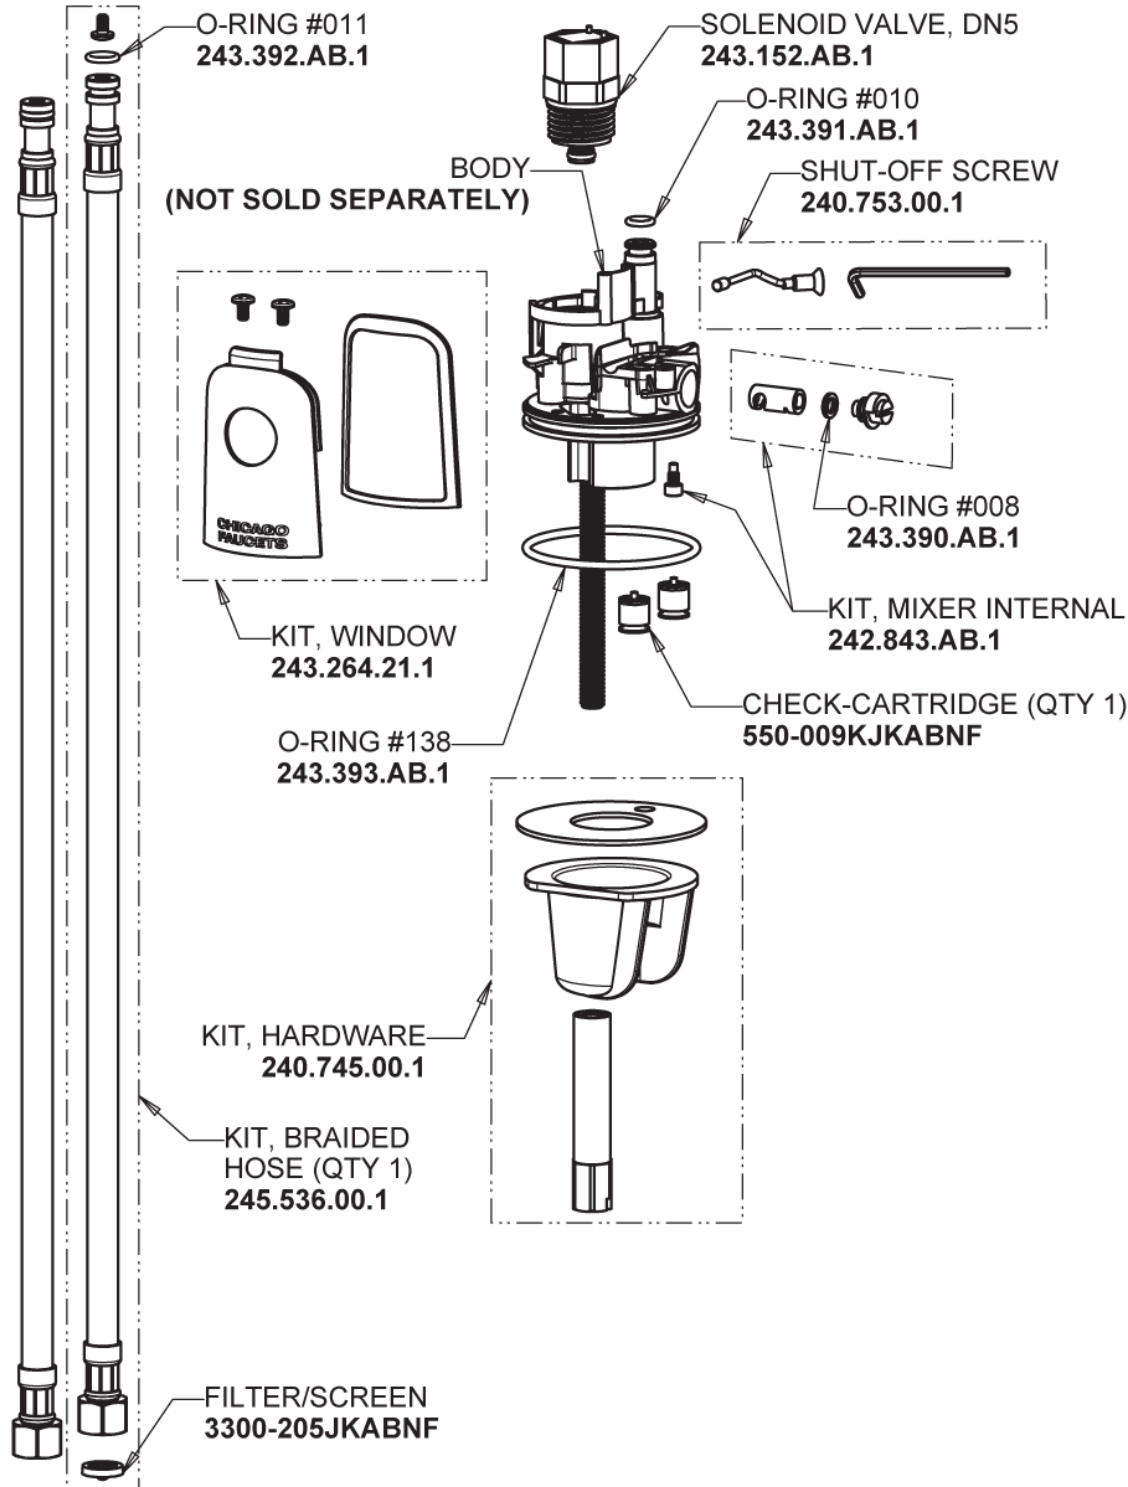

Repair Parts

116.867.AB.4

Touch-free, programmable faucet with above-deck electronics

CHICAGO FAUCETS®

Geberit Group

HyTronic Base with Internal Mixer

Base Parts:

For Technical Assistance:

Touch-free, programmable faucet with above-deck electronics

CHICAGO FAUCETS®

Geberit Group

HyTronic Curve Spout
242.755.AB.1

- FLOW CONTROL 1.5 GPM MAX
1020-006KJKABNF
- CHECK-CARTRIDGE
550-009KJKABNF
- O-RING #010
243.391.AB.1

0.35 GPM (1.3 L/min) Vandal Proof Econo-Flo Non-Aerating
Outlet
E39VPJKABCP

Electronic Module
242.574.00.1

CR-P2 6V Lithium Battery
242.560.00.1

For Technical Assistance:

Phone: 800-TEC-TRUE (832-8783)

Email: techsupport.us@chicagofaucets.com