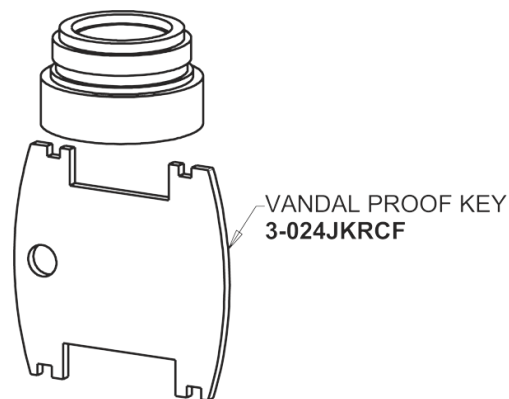

Repair Parts

116.867.AB.4

Touch-free, programmable faucet with above-deck electronics

CHICAGO FAUCETS®

Geberit Group

HyTronic Curve Spout
242.755.AB.1

- FLOW CONTROL 1.5 GPM MAX
  1020-006KJKABNF
- CHECK-CARTRIDGE
  550-009KJKABNF
- O-RING #010
  243.391.AB.1

0.35 GPM (1.3 L/min) Vandal Proof Econo-Flo Non-Aerating
Outlet
E39VPJKABCP

Electronic Module
242.574.00.1

CR-P2 6V Lithium Battery
242.560.00.1

For Technical Assistance:

Phone: 800-TEC-TRUE (832-8783)

Email: techsupport.us@chicagofaucets.com

2100 South Clearwater Drive
Des Plaines, IL 60018
Phone: 847-803-5000
chicagofaucets.com