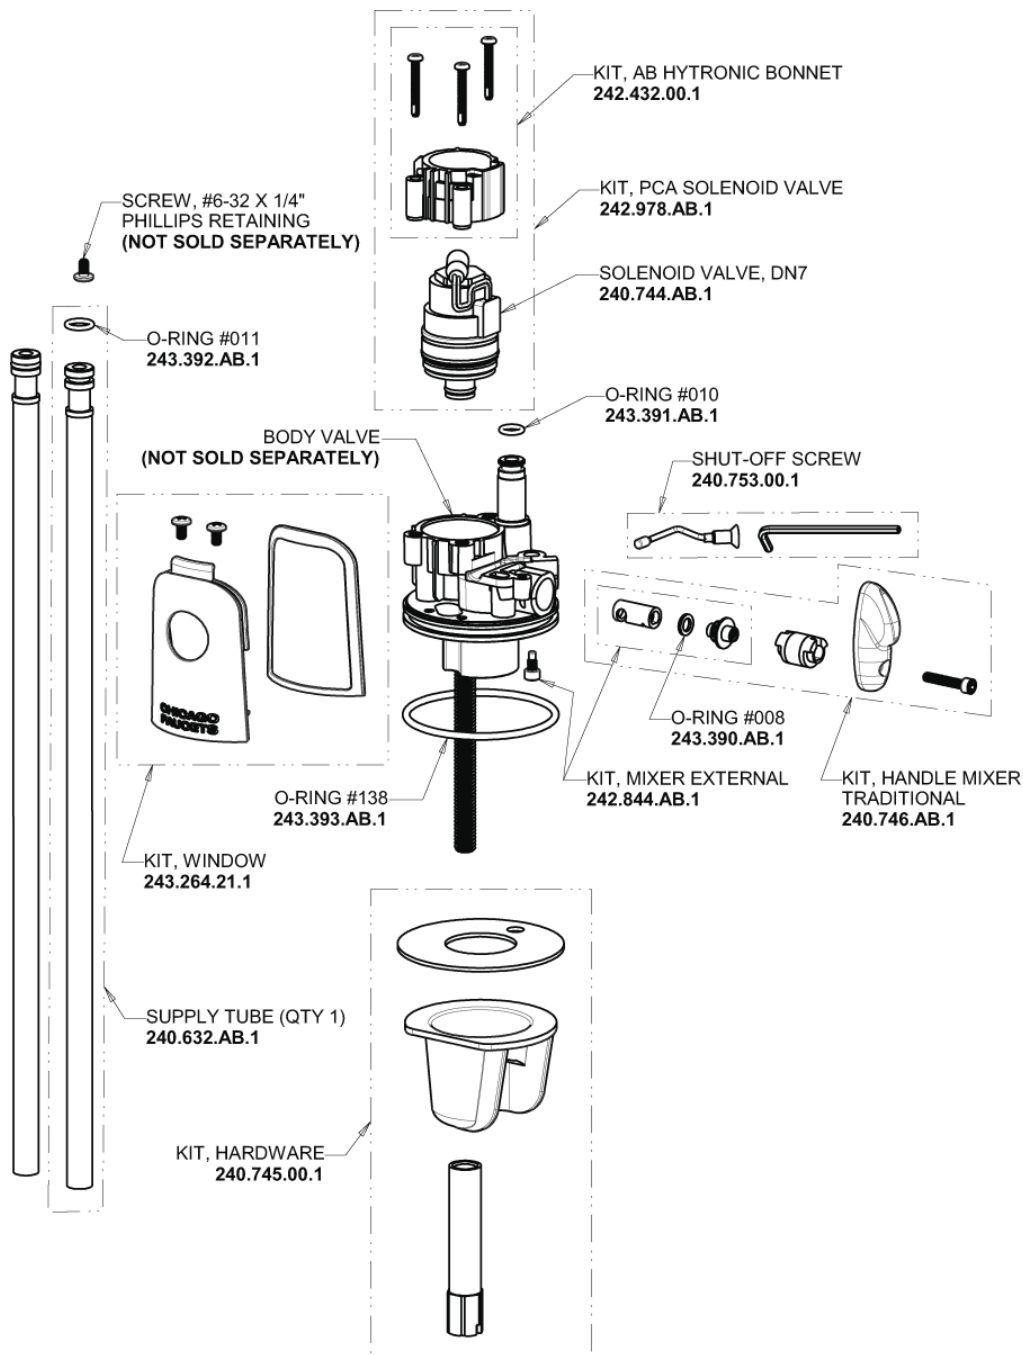

Repair Parts

116.809.AB.1

Touch-free, programmable faucet with mixing valve and supply stops, for Patient Care applications

CHICAGO FAUCETS®

Geberit Group

Base Parts:

HyTronic Traditional Spout
244.487.00.1

2.2 GPM (8.3 L/min) Vandal Proof
Softflo Aerator
E12VPJKABCP

For Technical Assistance:

Phone: 800-TEC-TRUE (832-8783)

Email: techsupport.us@chicagofaucets.com

2100 South Clearwater Drive

Des Plaines, IL 60018

Phone: 847-803-5000

chicagofaucets.com

Repair Parts

116.809.AB.1

Touch-free, programmable faucet with mixing valve and supply stops, for Patient Care applications

CHICAGO FAUCETS®

Geberit Group

Supply stop with Integral Check Valve
1013-CSTABCP