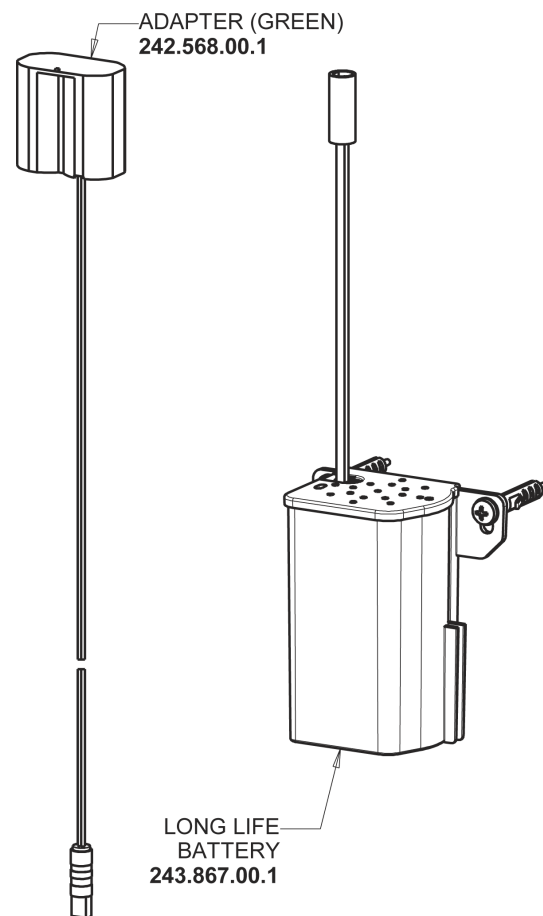

Long Life Battery Kit
243.868.00.1

Electronic Module
242.433.00.1