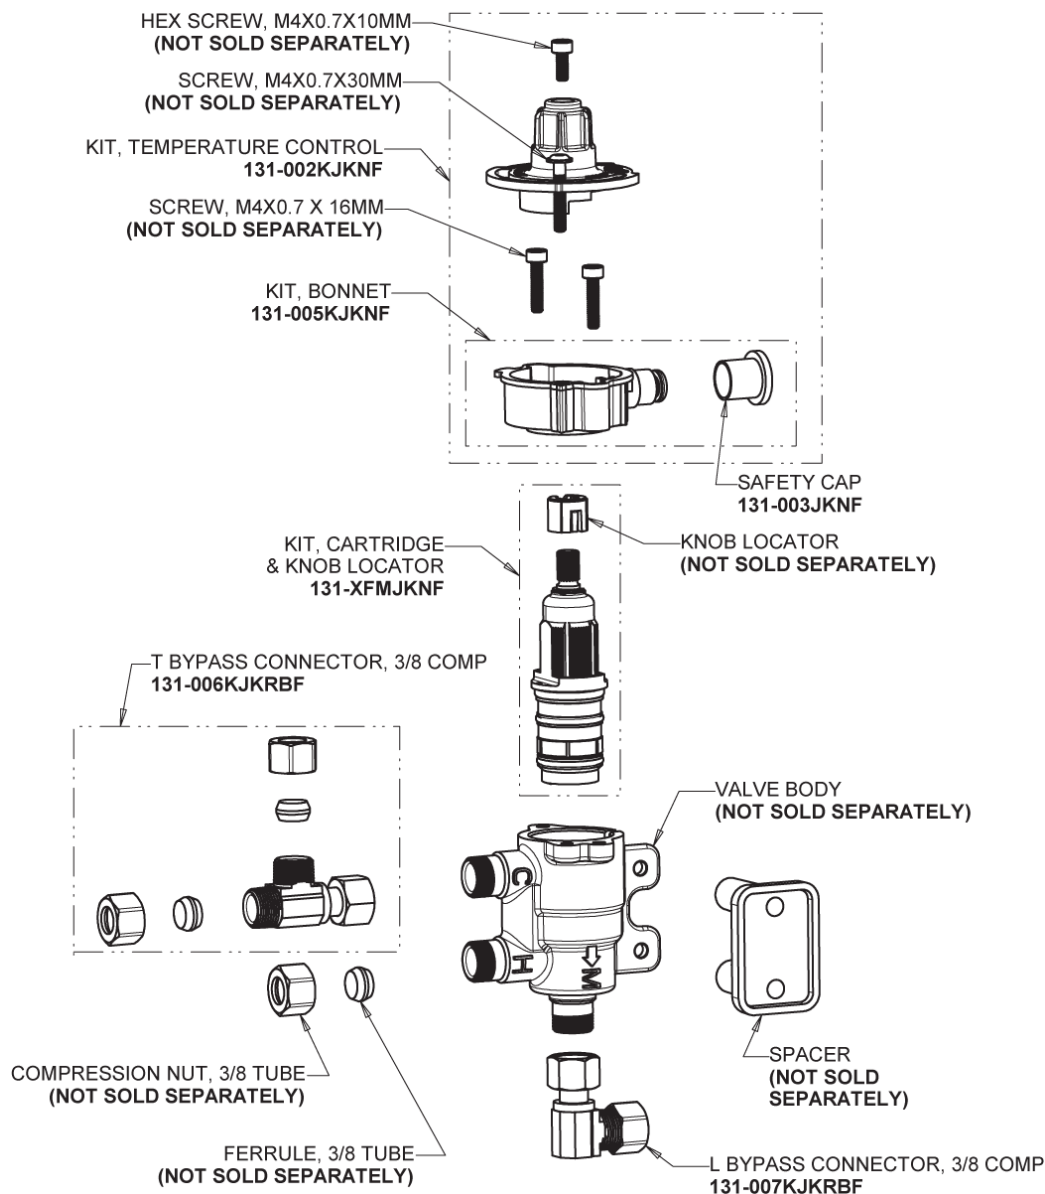

Phone: 847-803-5000

chicagofaucets.com

Repair Parts

116.809.AB.1

Touch-free, programmable faucet with mixing valve and supply stops, for Patient Care applications

CHICAGO FAUCETS®

Geberit Group

Supply stop with Integral Check Valve
1013-CSTABCP

Phone: 847-803-5000

chicagofaucets.com

Repair Parts

116.809.AB.1

Touch-free, programmable faucet with mixing valve and supply stops, for Patient Care applications

**CHICAGO
FAUCETS®**
Geberit Group

Thermostatic Mixing Valve
131-LCFMJKABNF