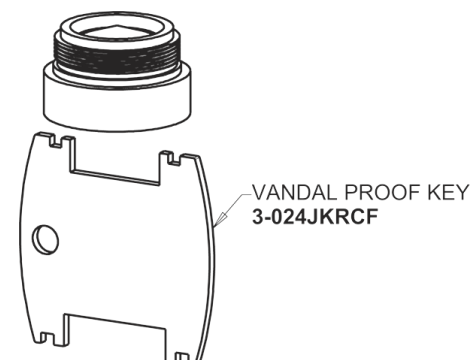

For Technical Assistance:

Phone: 800-TEC-TRUE (832-8783)

Email: techsupport.us@chicagofaucets.com

2100 South Clearwater Drive

Des Plaines, IL 60018

Phone: 847-803-5000

chicagofaucets.com