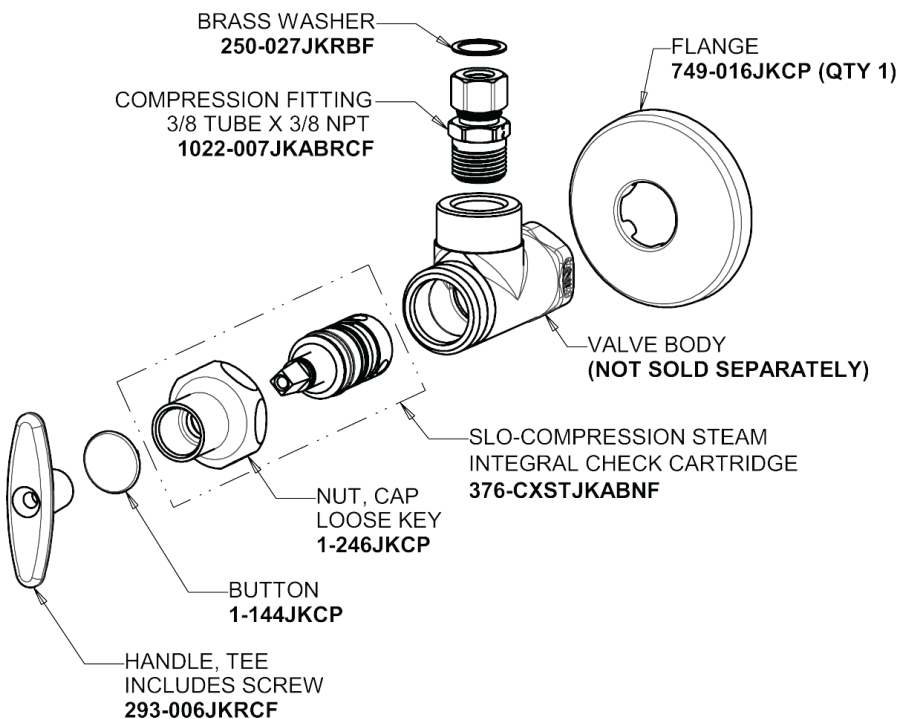

Phone: 847-803-5000

chicagofaucets.com

Repair Parts

116.809.AB.1

Touch-free, programmable faucet with mixing valve and supply stops, for Patient Care applications

CHICAGO FAUCETS®

Geberit Group

Supply stop with Integral Check Valve
1013-CSTABCP