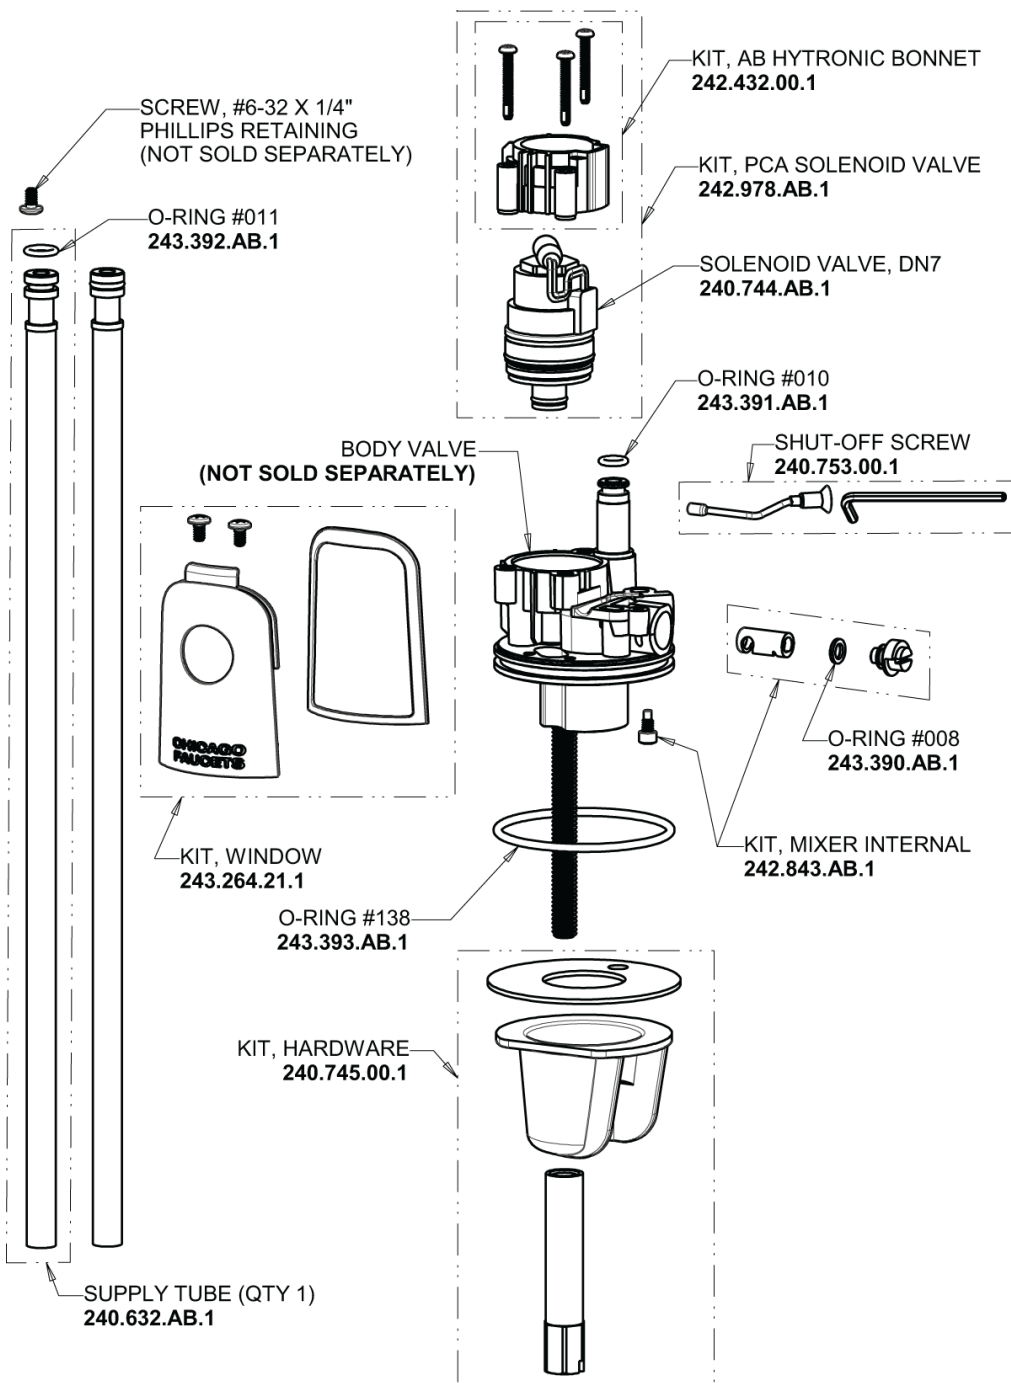

Repair Parts

116.792.AB.1

Touch-free, programmable faucet with mixing valve, for Patient Care applications

CHICAGO FAUCETS®

Geberit Group

Base Parts:

HyTronic Traditional Spout
244.507.00.1

2.2 GPM (8.3 L/min) Vandal Proof
Softflo Aerator
E12VPJKABCP

116.792.AB.1

Touch-free, programmable faucet with mixing valve, for Patient Care applications

CHICAGO FAUCETS®

Geberit Group

Thermostatic Mixing Valve 131-LCFMJKABRCF

Electronic Module 242.433.00.1

Inline Check Valve 243.315.AB.1