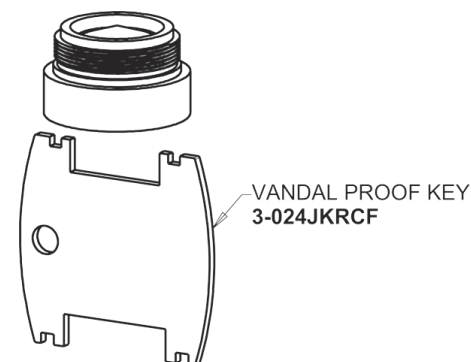

Repair Parts

116.792.AB.1

Touch-free, programmable faucet with mixing valve, for Patient Care applications

CHICAGO FAUCETS®

Geberit Group

Base Parts:

HyTronic Traditional Spout
244.507.00.1

2.2 GPM (8.3 L/min) Vandal Proof
Softflo Aerator
E12VPJKABCP