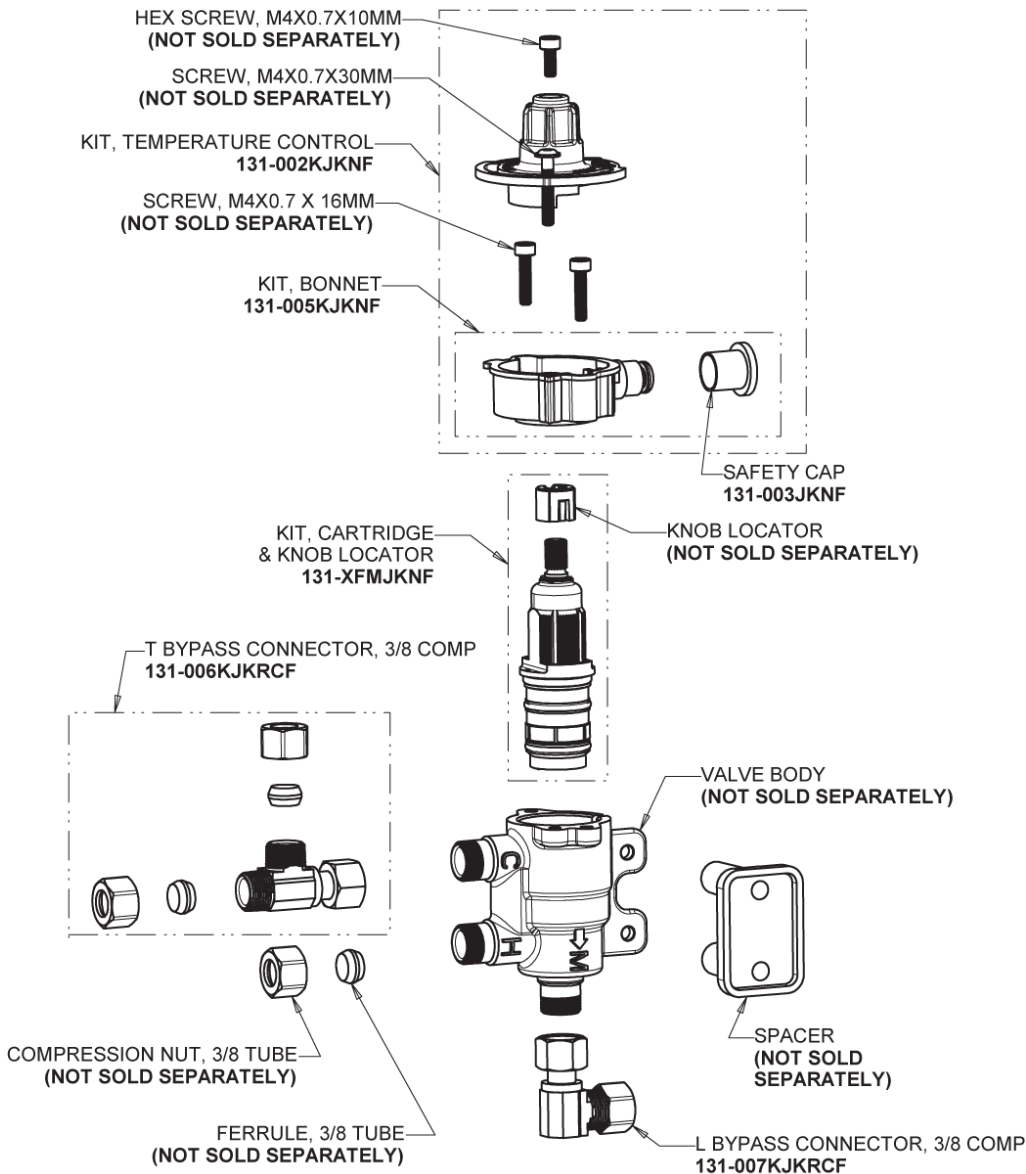

Repair Parts

116.792.AB.1

Touch-free, programmable faucet with mixing valve, for Patient Care applications

CHICAGO FAUCETS®

Geberit Group

Base Parts:

HyTronic Traditional Spout
244.507.00.1

2.2 GPM (8.3 L/min) Vandal Proof
Softflo Aerator
E12VPJKABCP

116.792.AB.1

Touch-free, programmable faucet with mixing valve, for Patient Care applications

CHICAGO FAUCETS®

Geberit Group

Thermostatic Mixing Valve 131-LCFMJKABRCF

Electronic Module 242.433.00.1

Inline Check Valve 243.315.AB.1