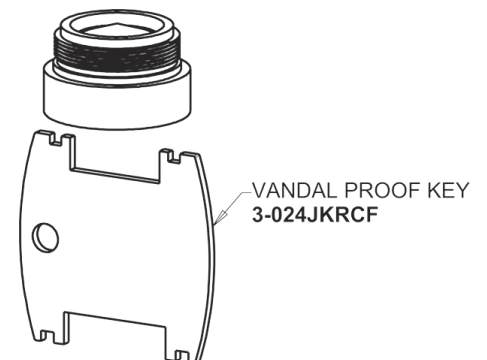

Repair Parts

116.784.AB.1

Touch-free, programmable faucet with mixing valve, for Patient Care applications

CHICAGO FAUCETS®

Geberit Group

Base Parts:

HyTronic Traditional Spout
244.507.00.1

2.2 GPM (8.3 L/min) Vandal Proof
Softflo Aerator
E12VPJKABCP