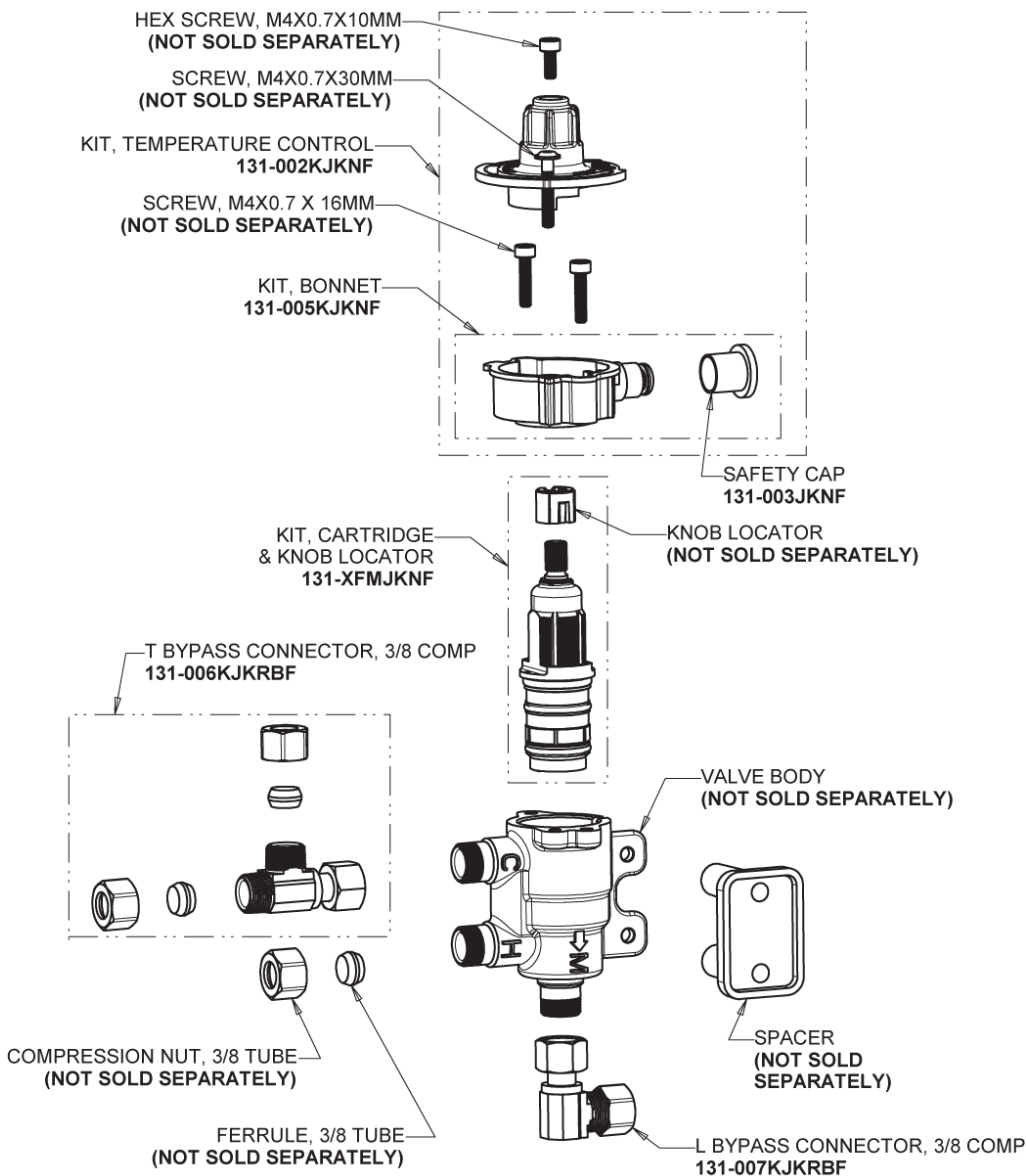

Repair Parts

116.784.AB.1

Touch-free, programmable faucet with mixing valve, for Patient Care applications

CHICAGO FAUCETS®

Geberit Group

Base Parts:

HyTronic Traditional Spout
244.507.00.1

2.2 GPM (8.3 L/min) Vandal Proof
Softflo Aerator
E12VPJKABCP

116.784.AB.1

Touch-free, programmable faucet with mixing valve, for Patient Care applications

CHICAGO FAUCETS®

Geberit Group

Thermostatic Mixing Valve 131-LCFMJKABNF

Electronic Module 242.433.00.1

Inline Check Valve 243.315.AB.1