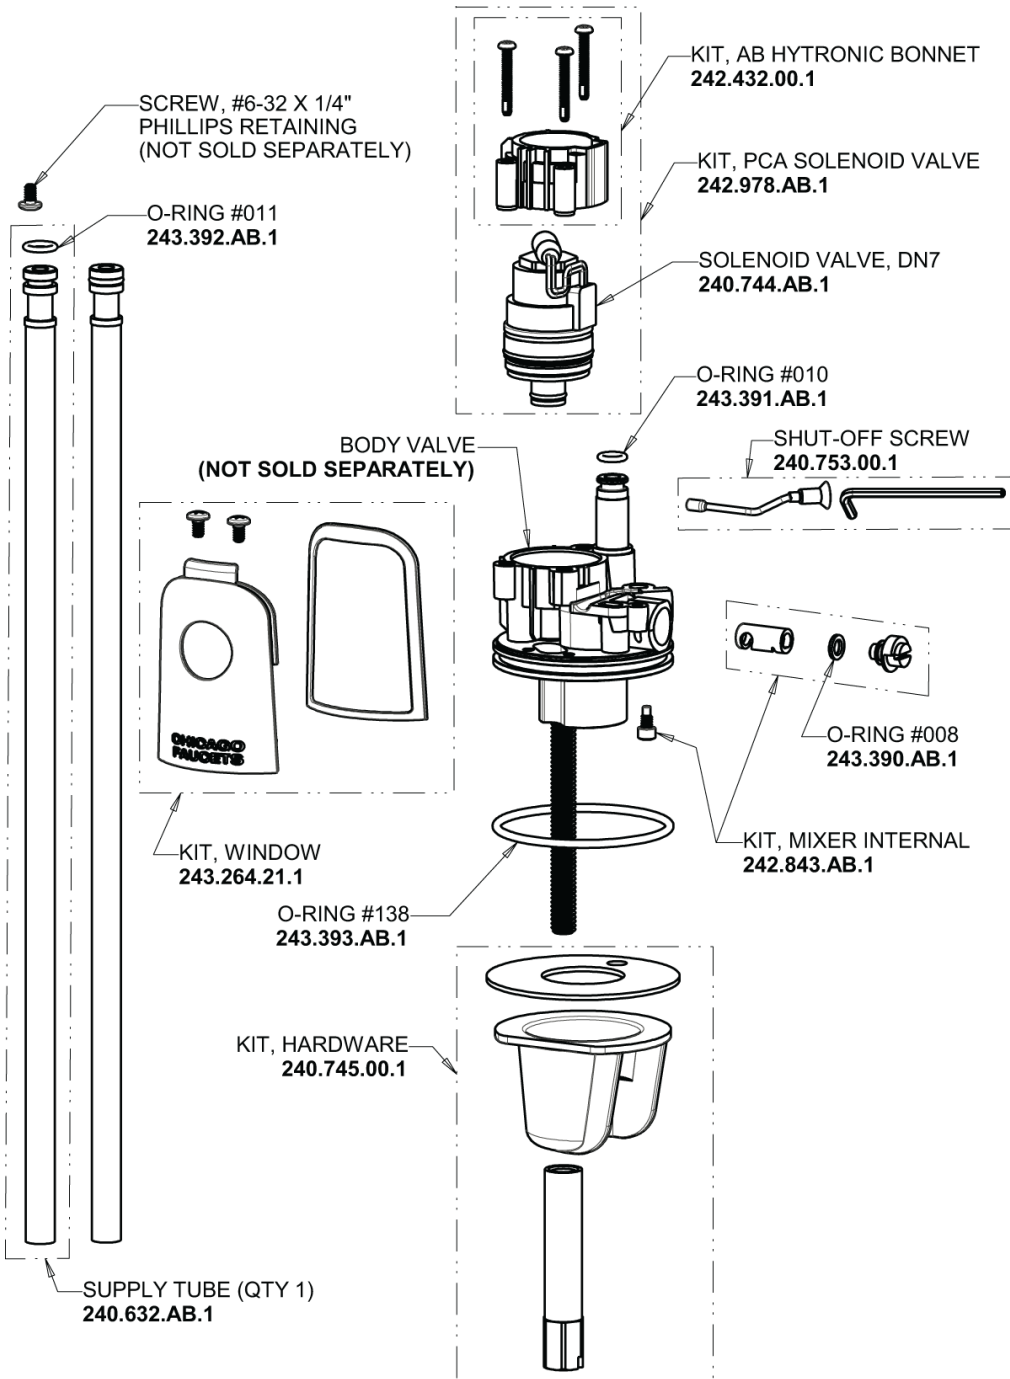

Repair Parts

116.784.AB.1

Touch-free, programmable faucet with mixing valve, for Patient Care applications

CHICAGO FAUCETS®

Geberit Group

Base Parts:

HyTronic Traditional Spout
244.507.00.1

2.2 GPM (8.3 L/min) Vandal Proof
Softflo Aerator
E12VPJKABCP

116.784.AB.1

Touch-free, programmable faucet with mixing valve, for Patient Care applications

CHICAGO FAUCETS®

Geberit Group

Thermostatic Mixing Valve 131-LCFMJKABNF

Electronic Module 242.433.00.1

Inline Check Valve 243.315.AB.1