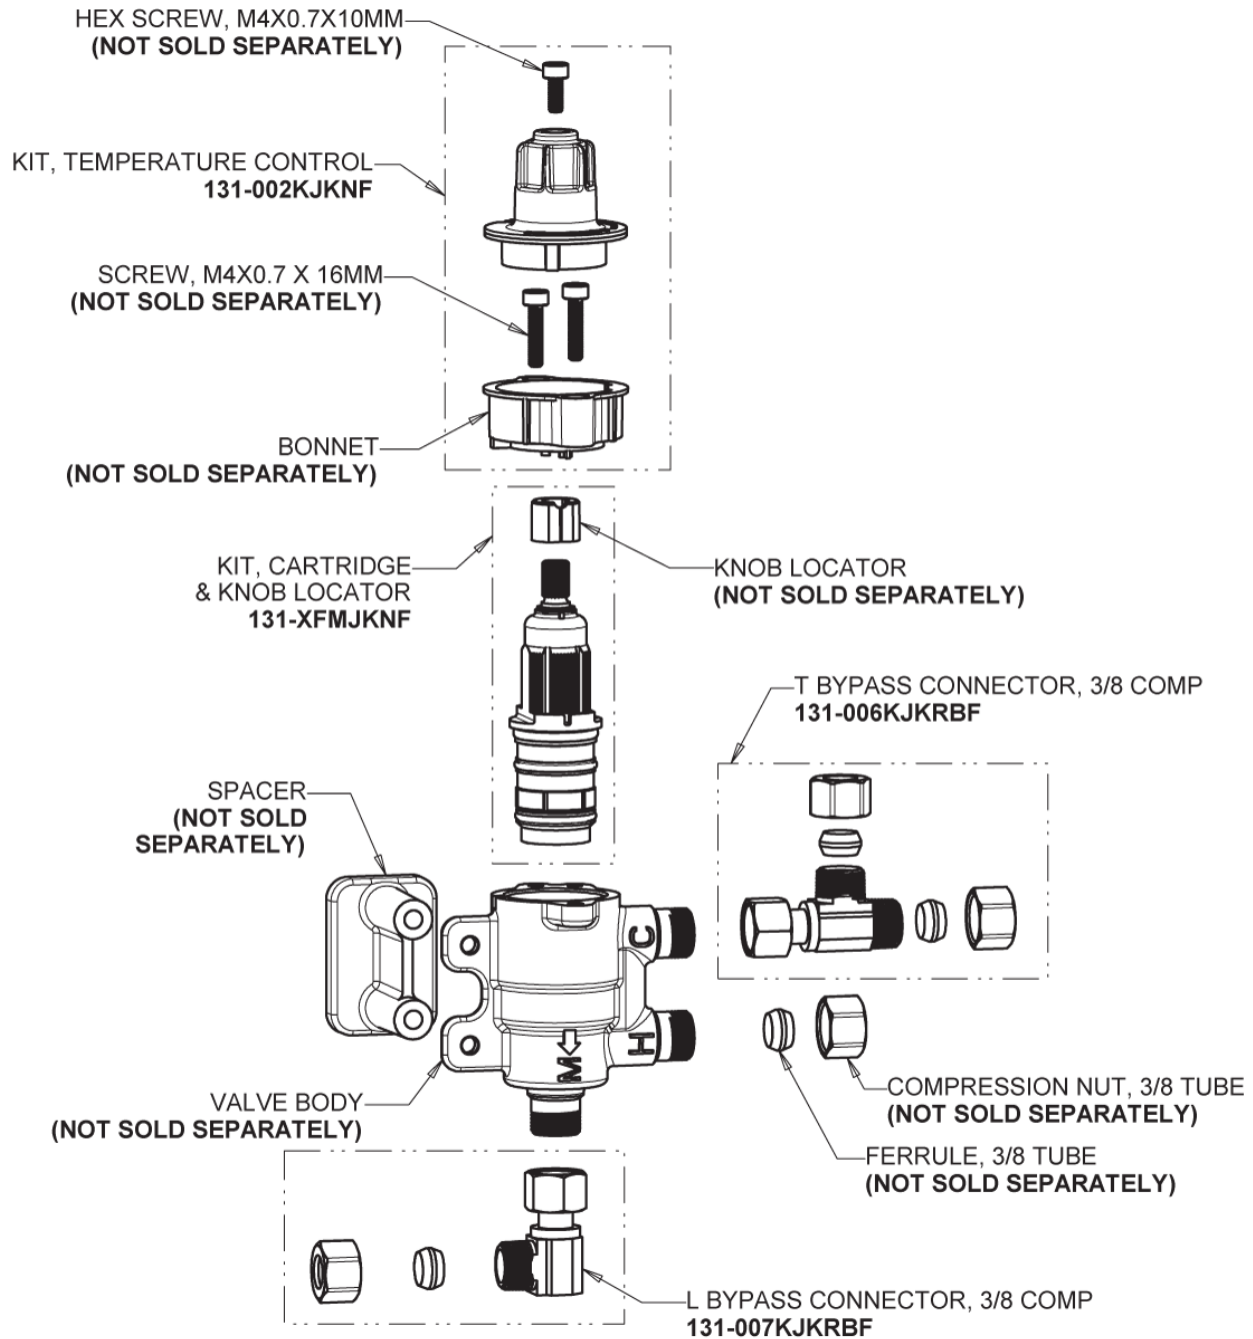

116.781.AB.1

Touch-free, programmable faucet with mixing valve, for Patient Care applications

**CHICAGO
FAUCETS**
Geberit Group

Thermostatic Mixing Valve
131-LCJKABNF

For Technical Assistance:

Phone: 800-TEC-TRUE (832-8783)