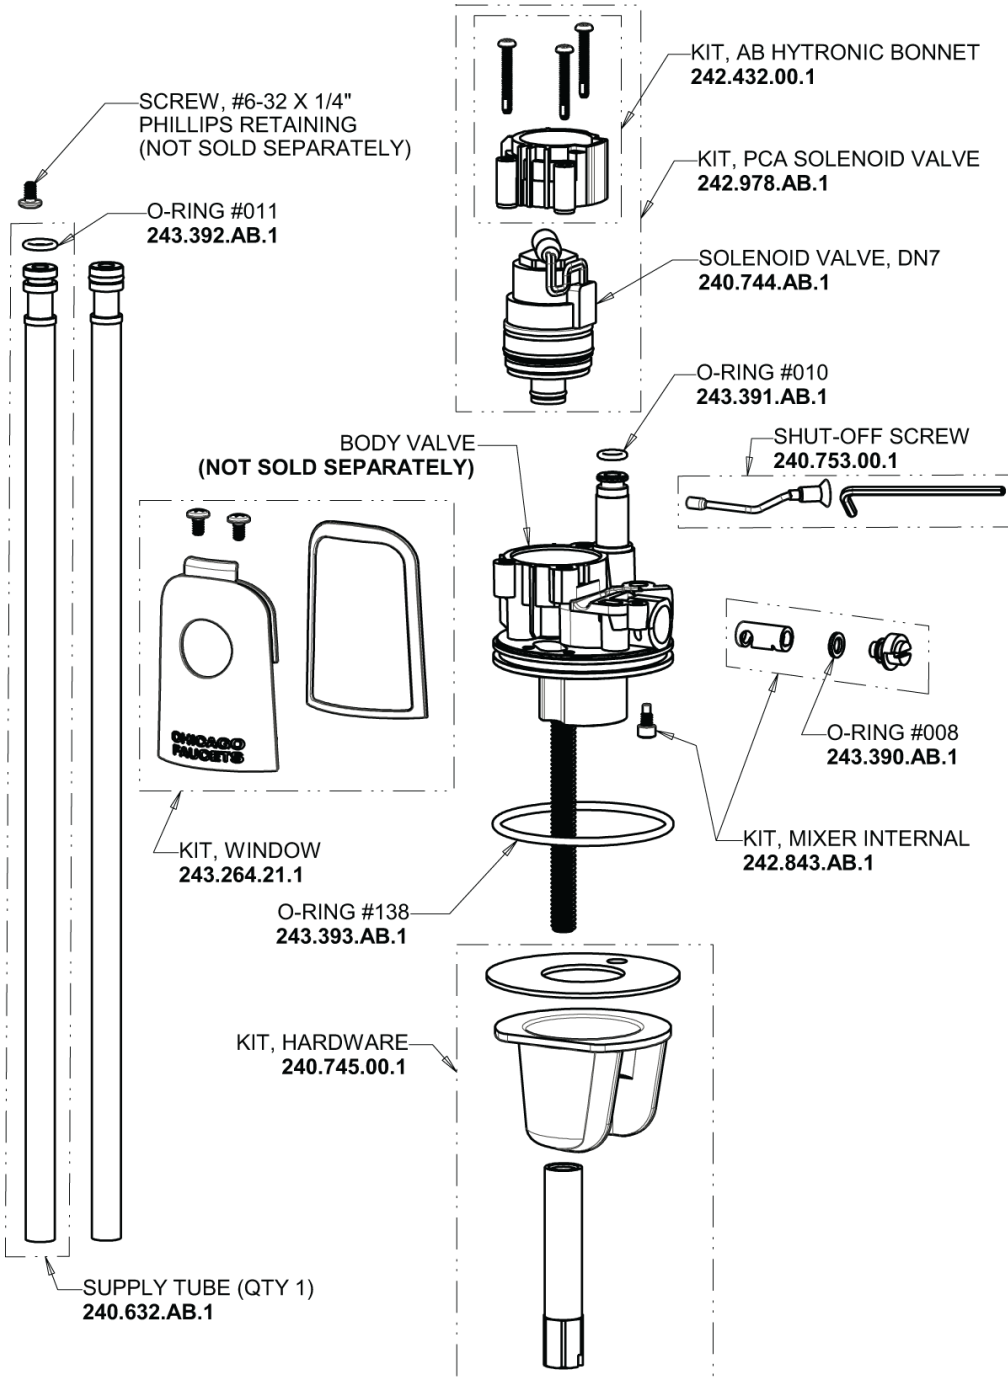

Repair Parts

116.781.AB.1

Touch-free, programmable faucet with mixing valve, for Patient Care applications

CHICAGO FAUCETS®

Geberit Group

Base Parts:

HyTronic Traditional Spout
244.507.00.1

2.2 GPM (8.3 L/min) Vandal Proof
Softflo Aerator
E12VPJKABCP

116.781.AB.1

Touch-free, programmable faucet with mixing valve, for Patient Care applications

CHICAGO FAUCETS®

Geberit Group

Long Life Battery Kit
243.868.00.1

Electronic Module
242.433.00.1

Inline Check Valve
243.315.AB.1