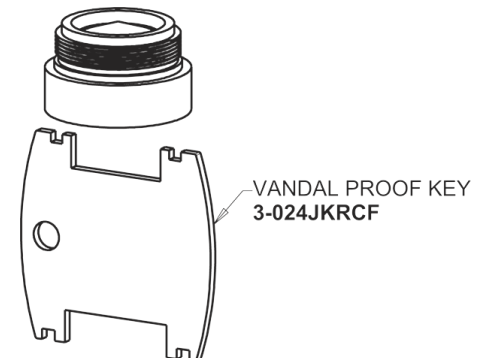

Repair Parts

116.781.AB.1

Touch-free, programmable faucet with mixing valve, for Patient Care applications

CHICAGO FAUCETS®

Geberit Group

Base Parts:

HyTronic Traditional Spout
244.507.00.1

2.2 GPM (8.3 L/min) Vandal Proof
Softflo Aerator
E12VPJKABCP