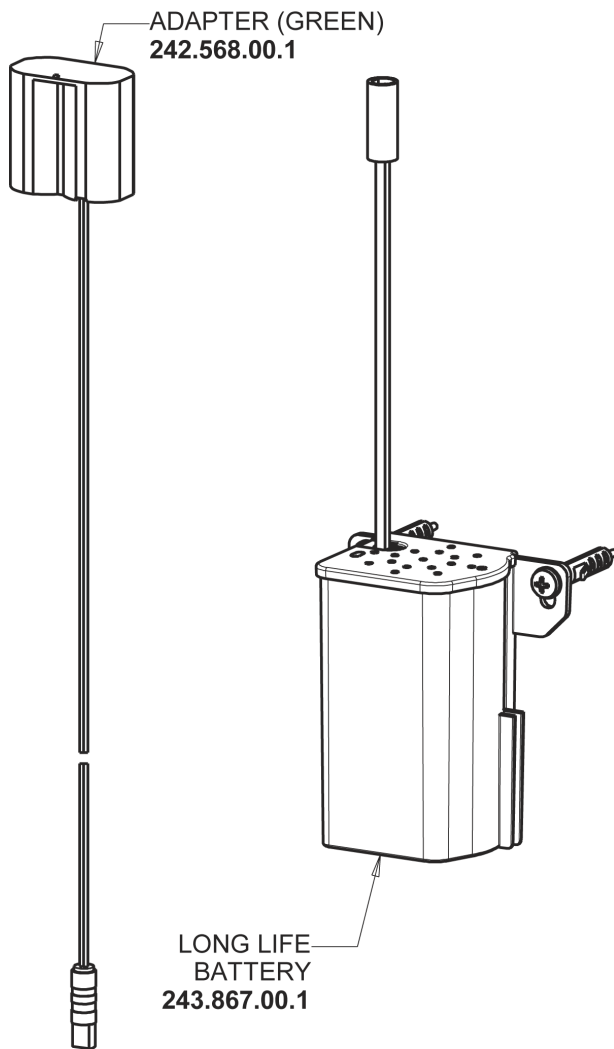

Repair Parts

116.781.AB.1

Touch-free, programmable faucet with mixing valve, for Patient Care applications

CHICAGO FAUCETS®

Geberit Group

Base Parts:

HyTronic Traditional Spout
244.507.00.1

2.2 GPM (8.3 L/min) Vandal Proof
Softflo Aerator
E12VPJKABCP

116.781.AB.1

Touch-free, programmable faucet with mixing valve, for Patient Care applications

CHICAGO FAUCETS®

Geberit Group

Long Life Battery Kit
243.868.00.1

Electronic Module
242.433.00.1

Inline Check Valve
243.315.AB.1