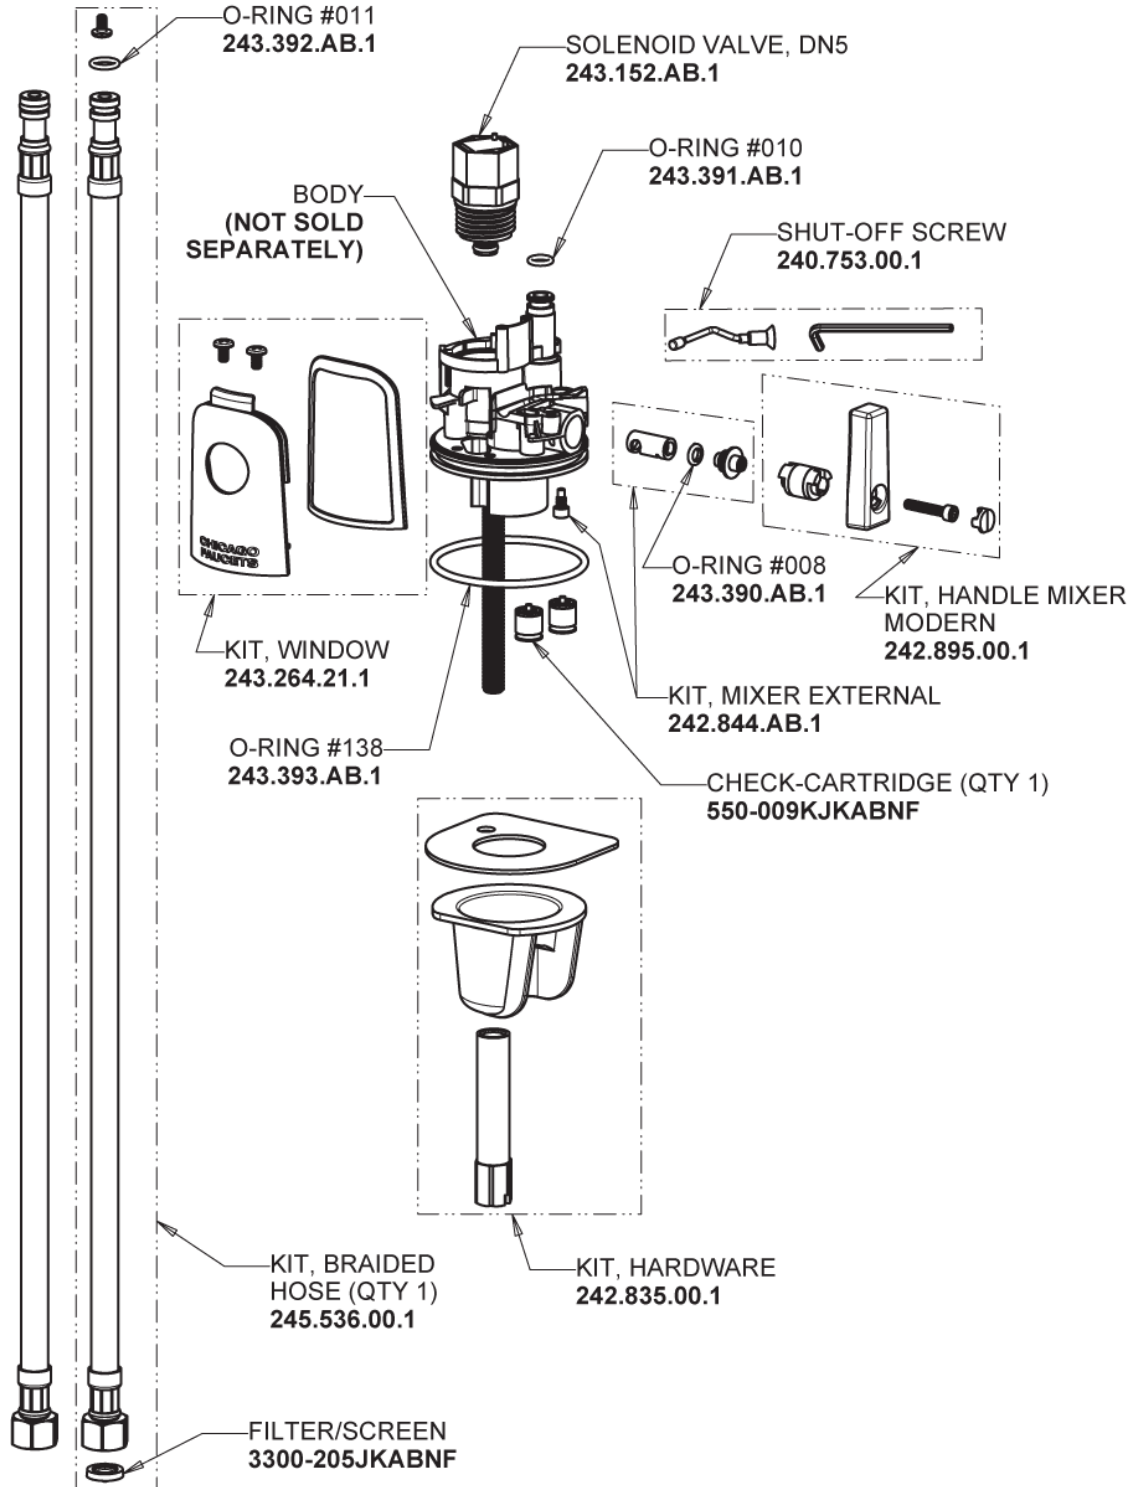

# Repair Parts

116.778.AB.4

Touch-free, programmable faucet with above-deck electronics

## Base Parts: