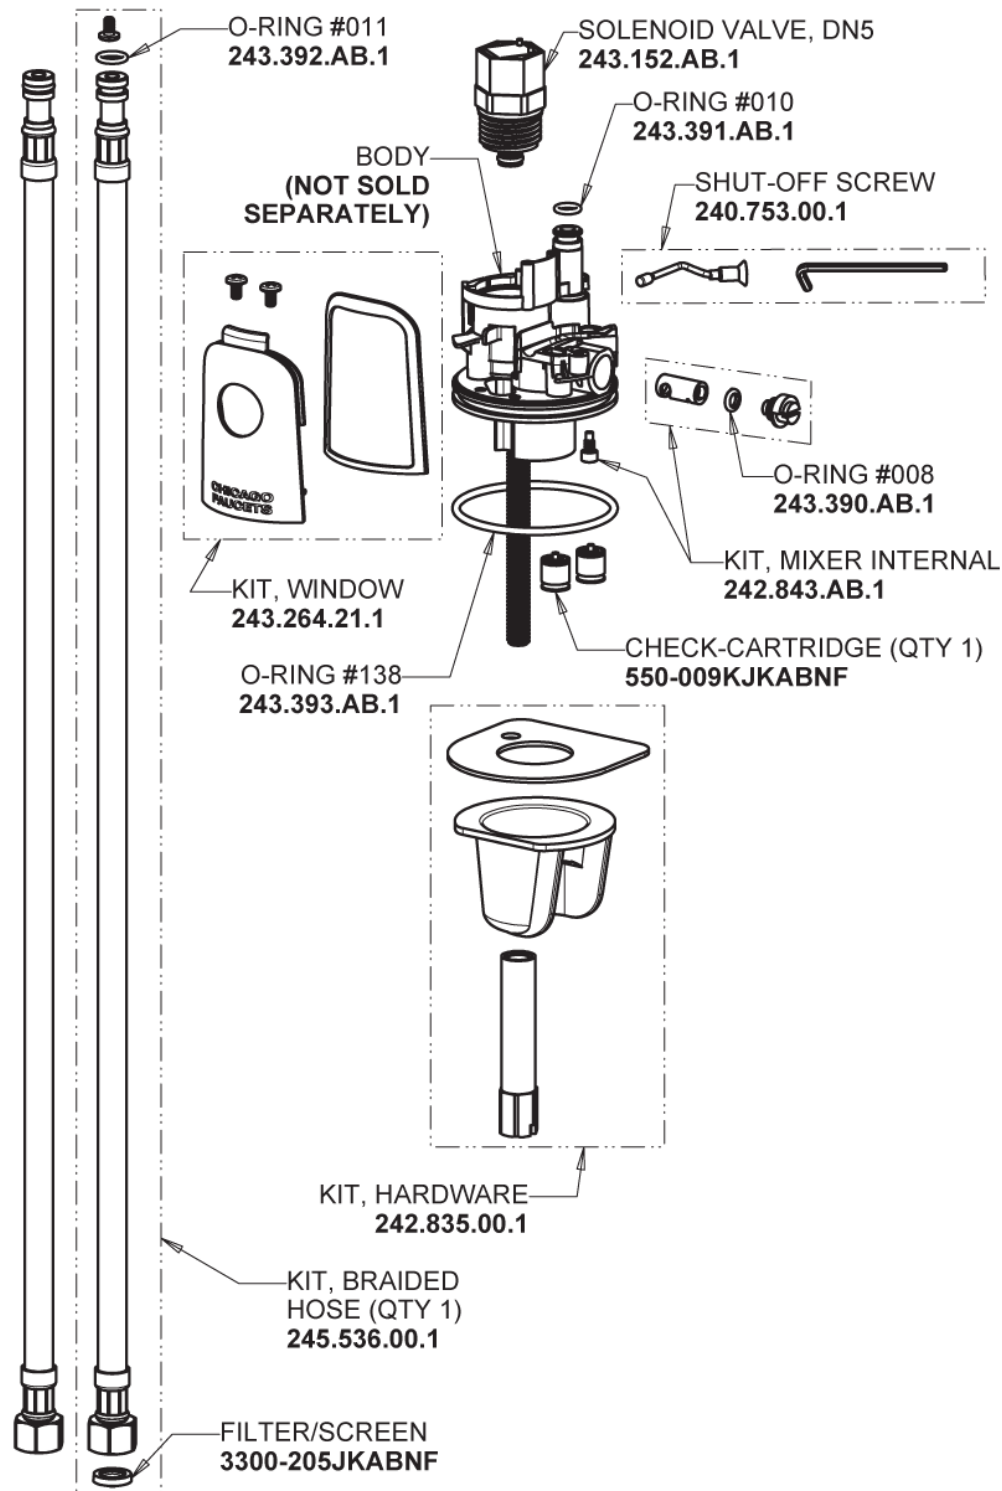

Repair Parts

116.768.AB.4

Touch-free, programmable faucet with above-deck electronics

CHICAGO FAUCETS®

Geberit Group

Base Parts:

For Technical Assistance:

Phone: 800-TEC-TRUE (832-8783)

CHICAGO FAUCETS®

Geberit Group

HyTronic Edge Spout
242.754.AB.1

CHECK-CARTRIDGE
550-009KJKABNF

O-RING, #010
243.391.AB.1

Electronic Module
242.574.00.1

0.35 GPM (1.3 L/min) Vandal Proof
Econo-Flo Non-Aerating Outlet
E39VPJKABCP