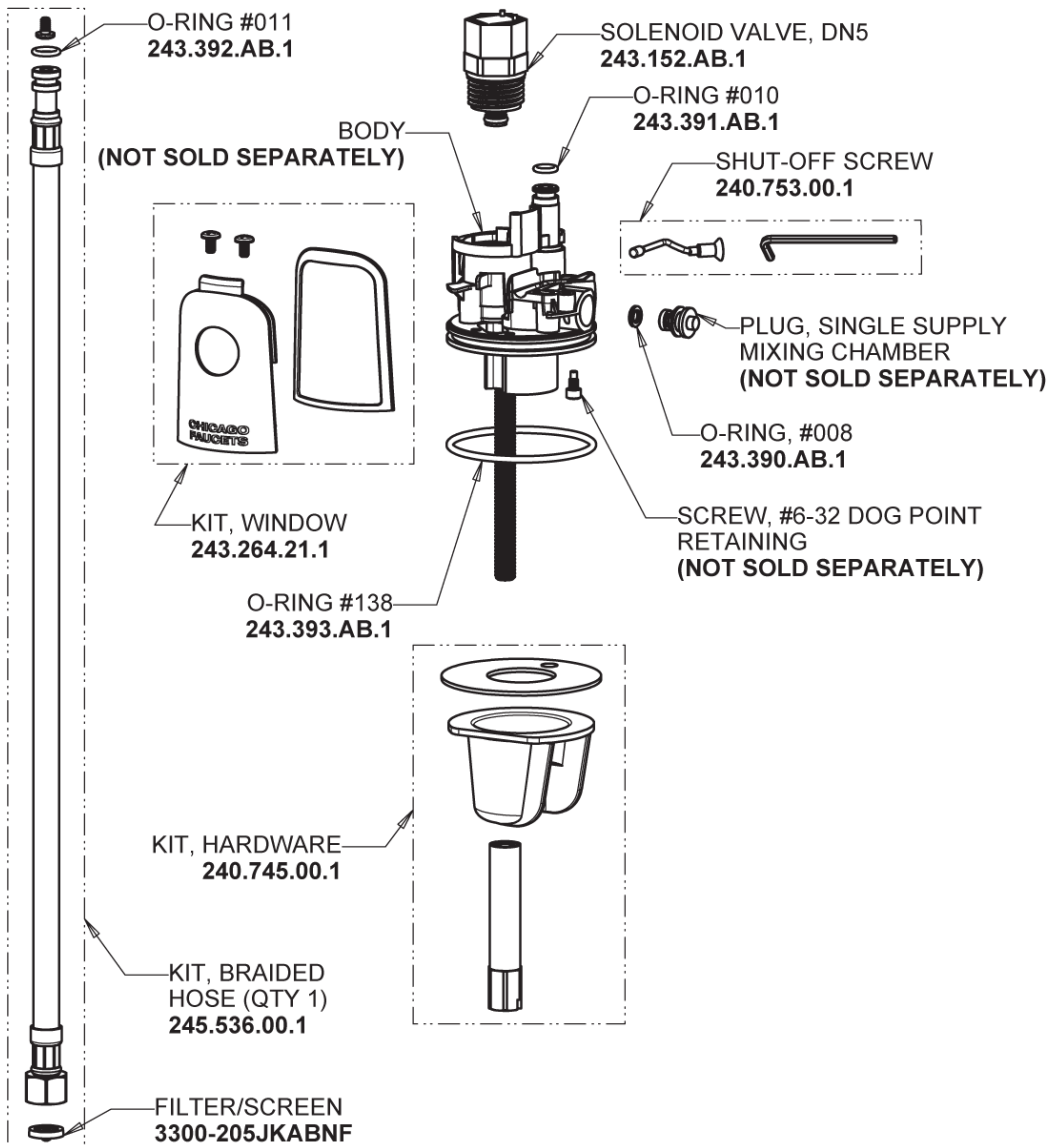

# Repair Parts

116.759.AB.4

Touch-free, programmable faucet with above-deck electronics

## Base Parts:

HyTronic Curve Spout  
242.755.AB.1