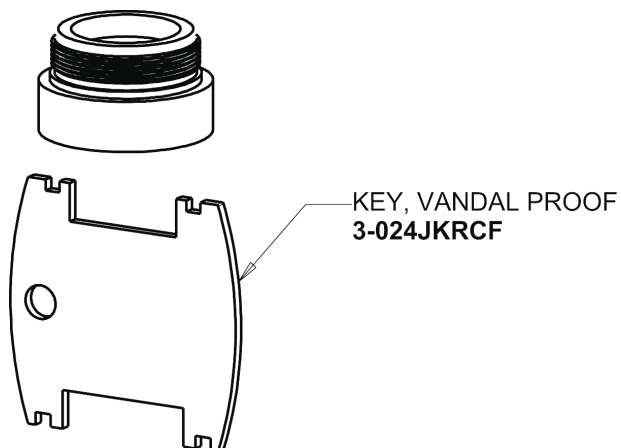

# CHICAGO FAUCETS®

Geberit Group

AC Power Adapter  
240.747.00.1

Electronic Module  
242.574.00.1

Vandal Proof Non-Aerating Laminar Stream Solidifier Outlet  
242.757.AB.1

Bank Installation Adapter Wire  
242.340.00.1