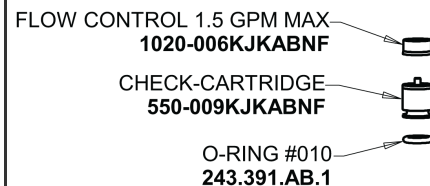

For Technical Assistance:

Phone: 800-TEC-TRUE (832-8783)

Email: techsupport.us@chicagofaucets.com

2100 South Clearwater Drive

Des Plaines, IL 60018

Phone: 847-803-5000

chicagofaucets.com