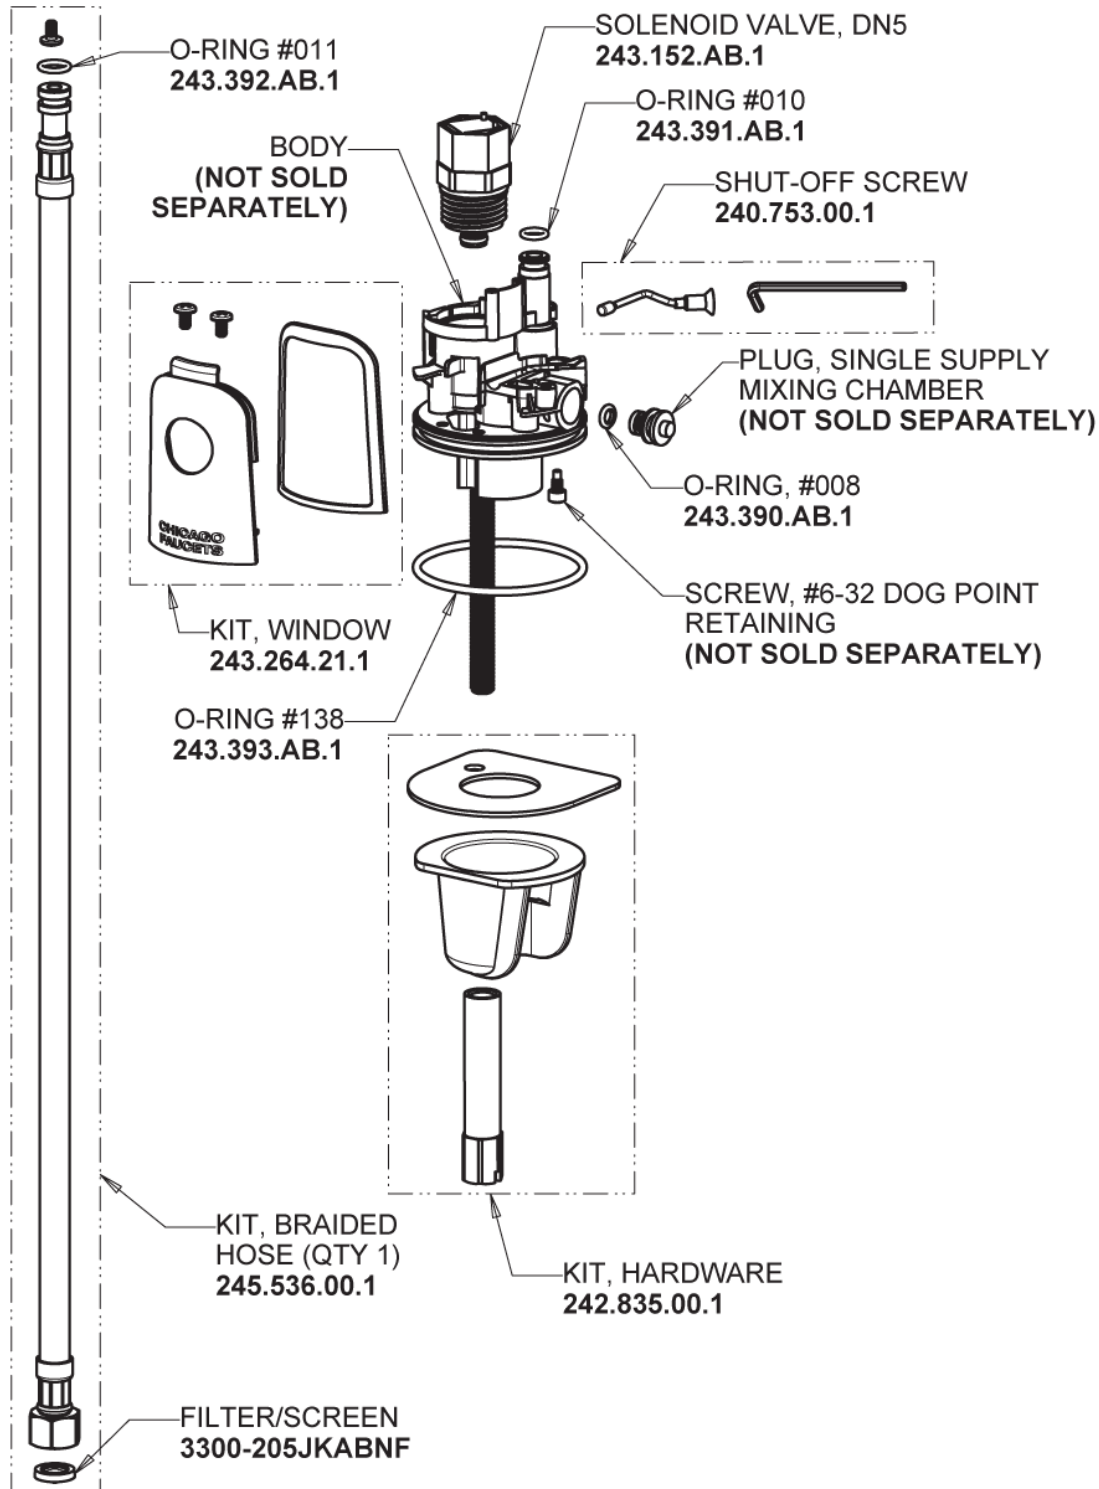

# Repair Parts

116.758.AB.4

Touch-free, programmable faucet with above-deck electronics

## Base Parts: