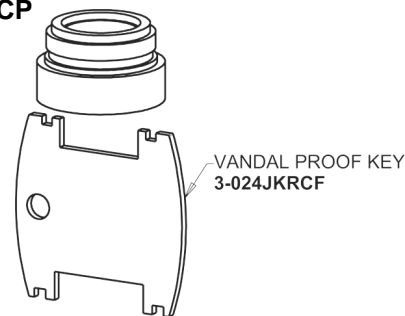

0.35 GPM (1.3 L/min) Vandal Proof Econo-Flo Non-Aerating
Outlet
E39VPJKABCP

Bank Installation Adapter Wire
242.340.00.1