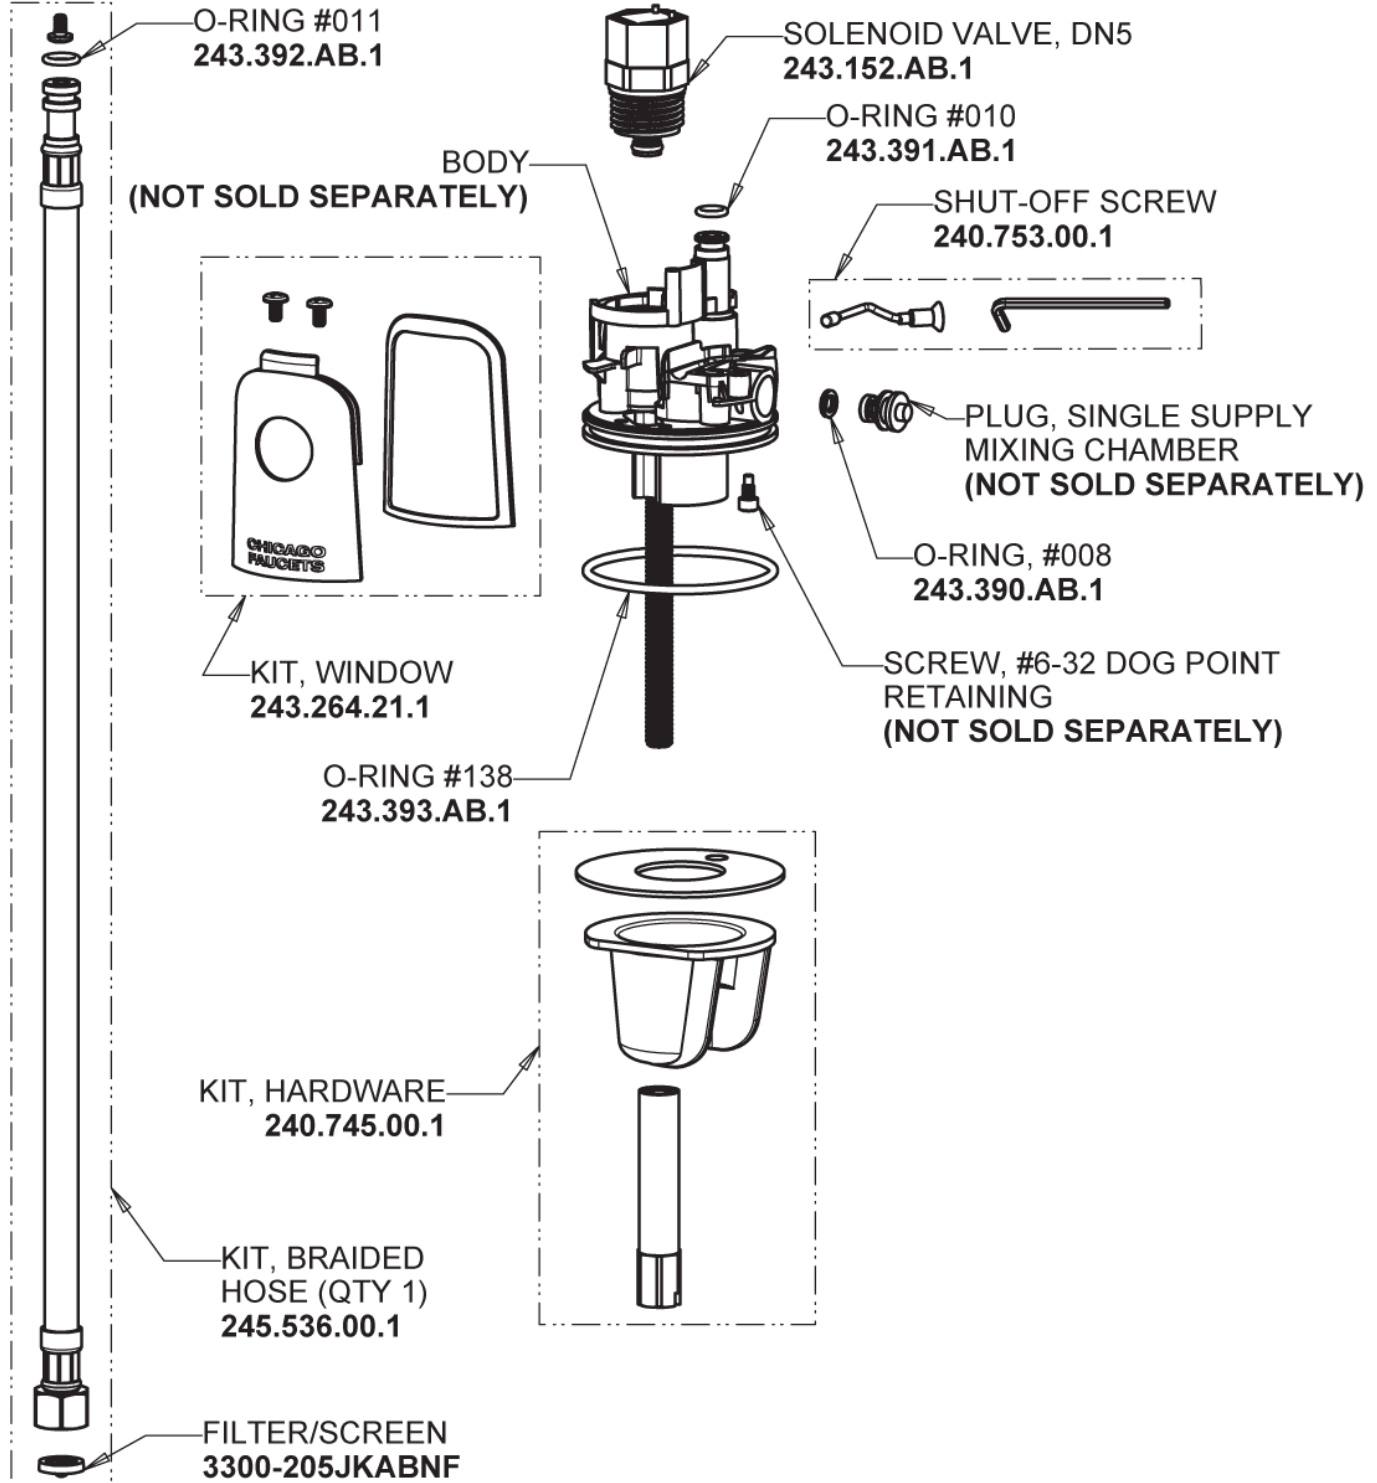

Repair Parts

116.757.AB.4

Touch-free, programmable faucet with above-deck electronics

CHICAGO FAUCETS®

Geberit Group

HyTronic Base, No Mixer

Base Parts:

For Technical Assistance:

Touch-free, programmable faucet with above-deck electronics

CHICAGO FAUCETS®

Geberit Group

HyTronic Curve Spout
242.755.AB.1

FLOW CONTROL 1.5 GPM MAX
1020-006KJKABNF

CHECK-CARTRIDGE
550-009KJKABNF

O-RING #010
243.391.AB.1

AC Power Adapter
240.747.00.1

Electronic Module
242.574.00.1

0.35 GPM (1.3 L/min) Vandal Proof Econo-Flo Non-Aerating
Outlet
E39VPJKABCP

Bank Installation Adapter Wire
242.340.00.1

For Technical Assistance: