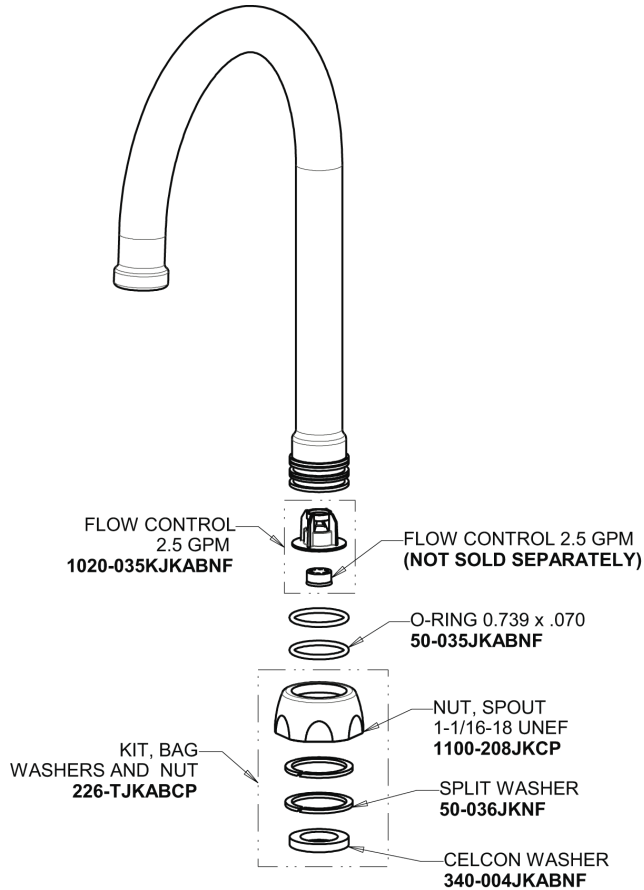

Repair Parts

116.729.AB.1

Touch-free, programmable faucet with above-deck electronics, designed specifically for Patient Care applications

CHICAGO FAUCETS®

Geberit Group

Base Parts:

For Technical Assistance:

Touch-free, programmable faucet with above-deck electronics, designed specifically for Patient Care applications

CHICAGO FAUCETS®

Geberit Group

5-1/4" Rigid/Swing Gooseneck Spout with Flow Control GN2H8FC2JKABCP