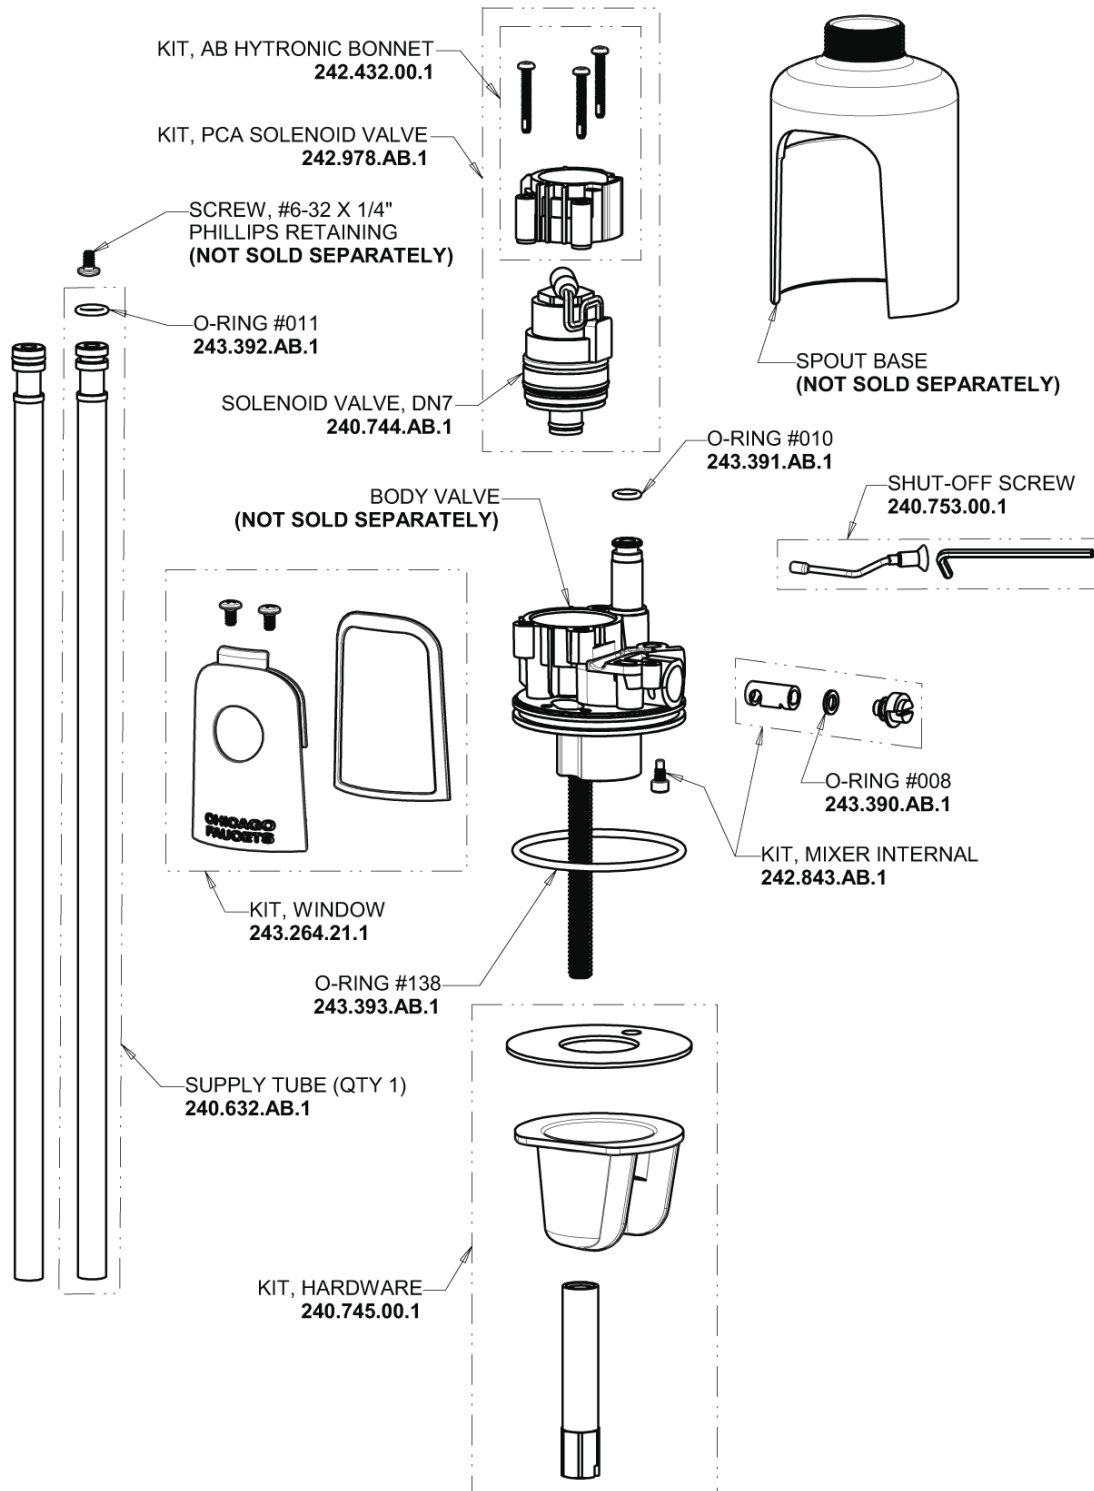

Repair Parts

116.729.AB.1

Touch-free, programmable faucet with above-deck electronics, designed specifically for Patient Care applications

CHICAGO FAUCETS®

Geberit Group

Base Parts:

For Technical Assistance:

Touch-free, programmable faucet with above-deck electronics, designed specifically for Patient Care applications

CHICAGO FAUCETS®

Geberit Group

5-1/4" Rigid/Swing Gooseneck Spout with Flow Control GN2H8FC2JKABCP