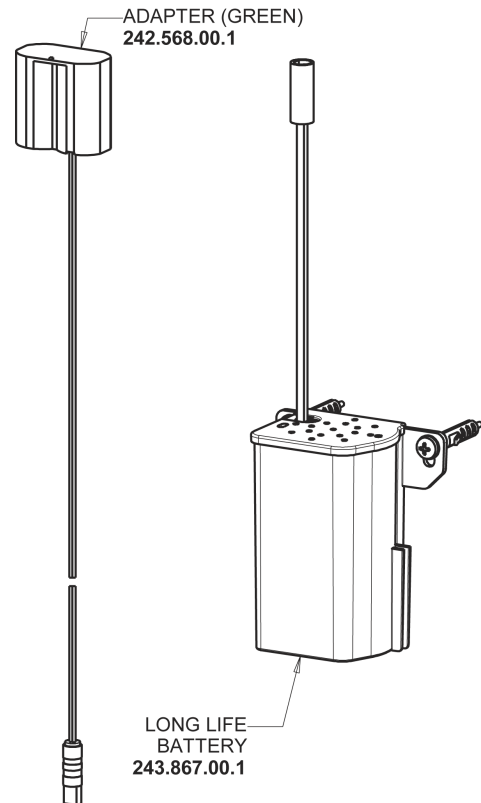

Long Life Battery Kit 243.868.00.1

Inline Check Valve 243.315.AB.1

For Technical Assistance:

Phone: 800-TEC-TRUE (832-8783)

Email: techsupport.us@chicagofaucets.com

2100 South Clearwater Drive

Des Plaines, IL 60018

Phone: 847-803-5000

chicagofaucets.com