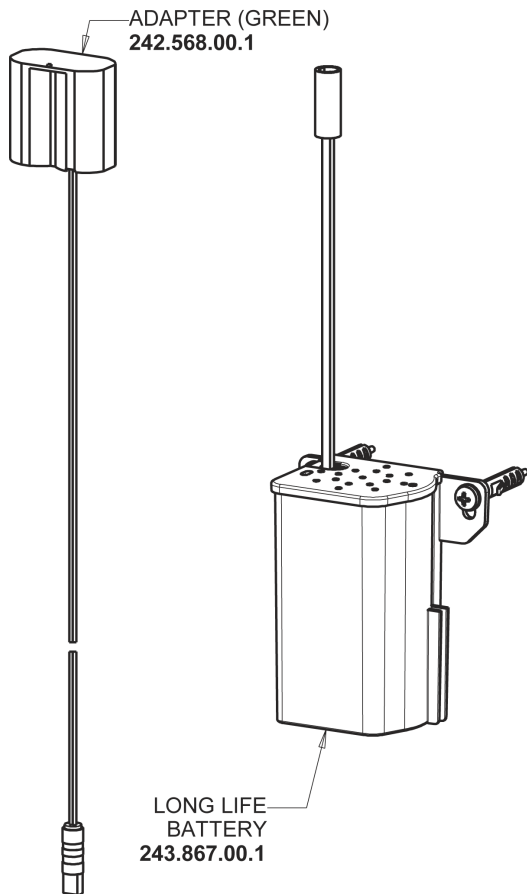

Repair Parts

116.716.AB.4

Touch-free, programmable faucet with above-deck electronics

CHICAGO FAUCETS®

Geberit Group

Base Parts:

For Technical Assistance:

Phone: 800-TEC-TRUE (832-8783)

CHICAGO FAUCETS®

Geberit Group

Long Life Battery Kit
243.868.00.1

HyTronic Edge Spout
242.799.AB.1

FLOW CONTROL 1.5 GPM MAX
1020-006JKABNF

CHECK-CARTRIDGE
550-009KJKABNF

O-RING, #010
243.391.AB.1

Electronic Module
242.574.00.1