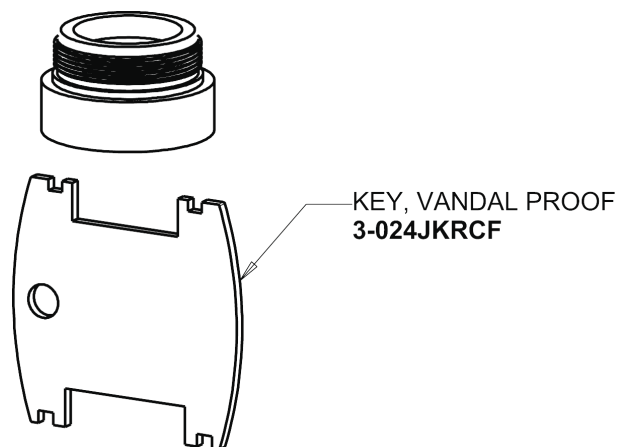

CHICAGO FAUCETS®

Geberit Group

Long Life Battery Kit
243.868.00.1

HyTronic Edge Spout
242.799.AB.1

FLOW CONTROL 1.5 GPM MAX
1020-006JKABNF

CHECK-CARTRIDGE
550-009KJKABNF

O-RING, #010
243.391.AB.1

Electronic Module
242.574.00.1

Vandal Proof Non-Aerating Laminar Stream Solidifier Outlet
242.757.AB.1

For Technical Assistance:

Phone: 800-TEC-TRUE (832-8783)

Email: techsupport.us@chicagofaucets.com

2100 South Clearwater Drive
Des Plaines, IL 60018
Phone: 847-803-5000
chicagofaucets.com