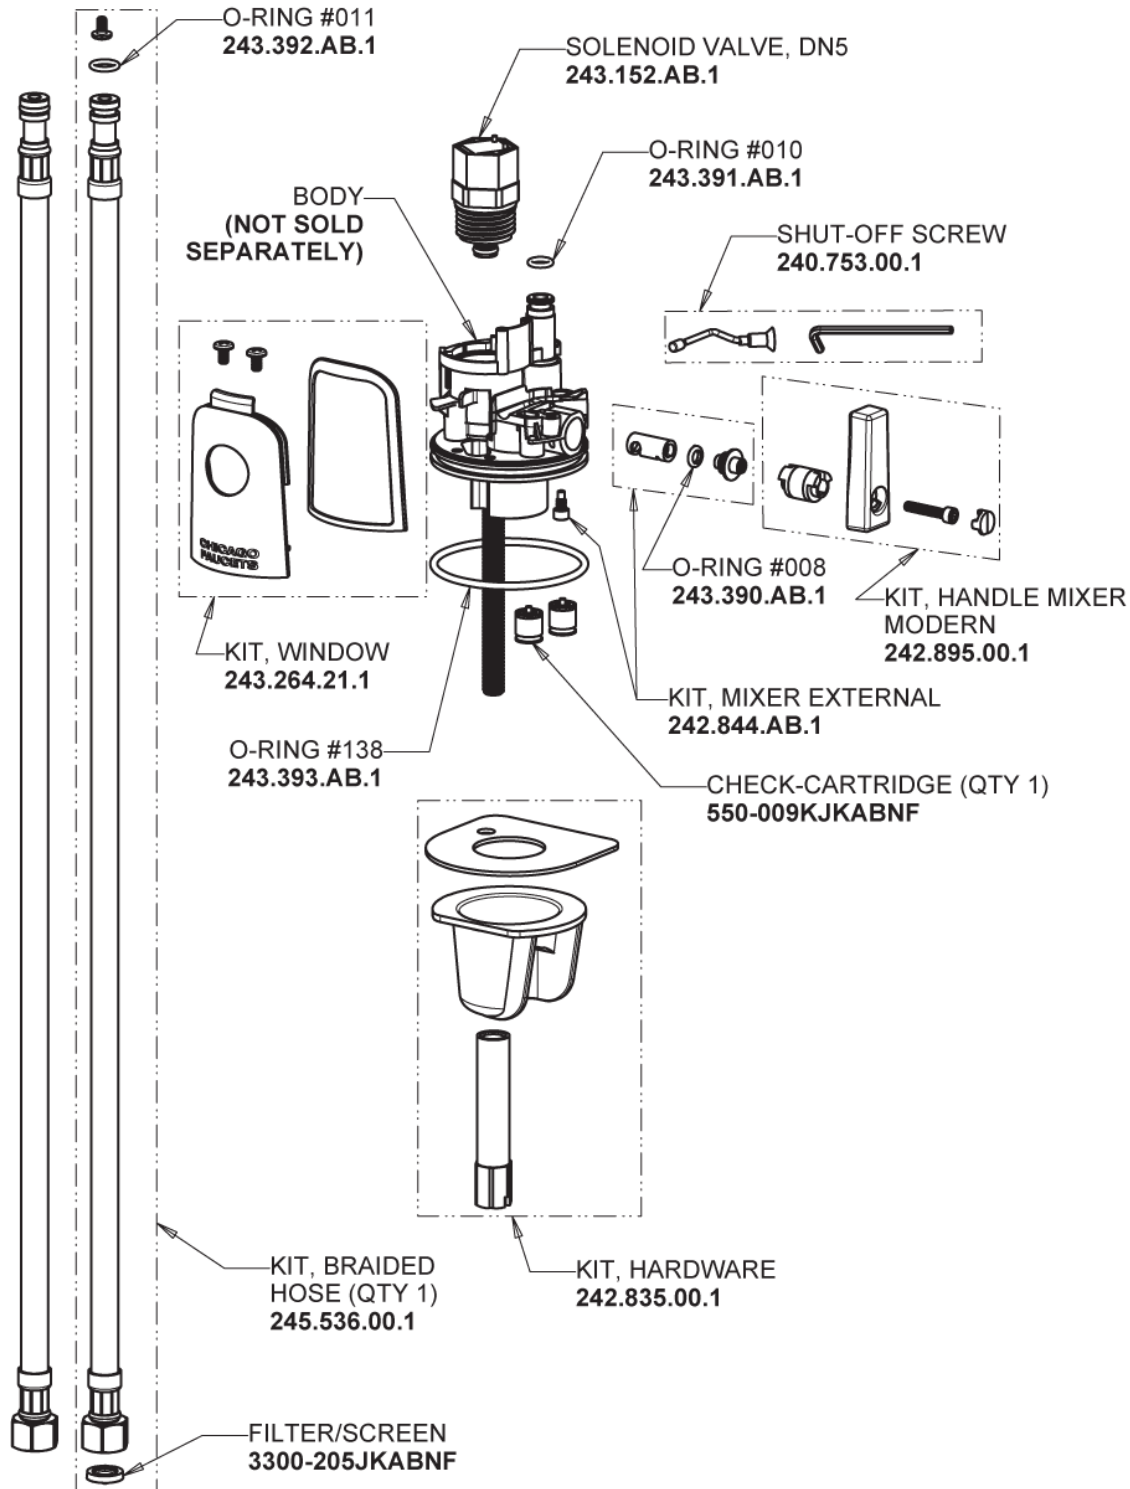

Repair Parts

116.716.AB.4

Touch-free, programmable faucet with above-deck electronics

CHICAGO FAUCETS®

Geberit Group

Base Parts:

For Technical Assistance:

Phone: 800-TEC-TRUE (832-8783)

CHICAGO FAUCETS®

Geberit Group

Long Life Battery Kit
243.868.00.1

HyTronic Edge Spout
242.799.AB.1

FLOW CONTROL 1.5 GPM MAX
1020-006JKABNF

CHECK-CARTRIDGE
550-009KJKABNF

O-RING, #010
243.391.AB.1

Electronic Module
242.574.00.1

Vandal Proof Non-Aerating Laminar Stream Solidifier Outlet
242.757.AB.1

For Technical Assistance:

Phone: 800-TEC-TRUE (832-8783)

Email: techsupport.us@chicagofaucets.com

2100 South Clearwater Drive
Des Plaines, IL 60018
Phone: 847-803-5000
chicagofaucets.com