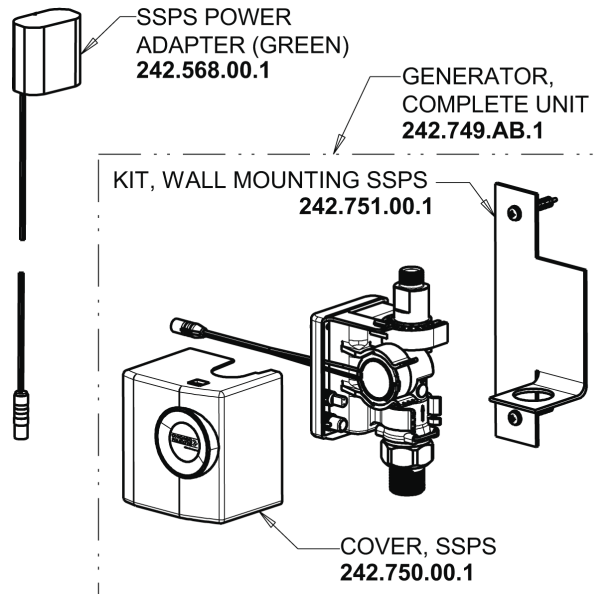

116.974.AB.1

HyTronic Gooseneck Sink Faucet with Dual Beam Infrared Sensor

CHICAGO FAUCETS®

Geberit Group

5-1/4" Rigid / Swing Gooseneck Spout
GN2AH8JKABCP

O-RING 0.739 X .070
50-035JKABNF

NUT, SPOUT
1-1/16-18 UNEF
1100-208JKCP

KIT, BAG
WASHERS AND NUT
226-TJKABCP

SPLIT WASHER
50-036JKNF

CELCON WASHER
340-004JKABNF

0.5 GPM (1.9 L/min) Vandal Proof Non-Aerating Spray Outlet
E2805-5JKABCP

KEY, VANDAL PROOF
3-024JKRCF

Self Sustaining Power System
SSPS