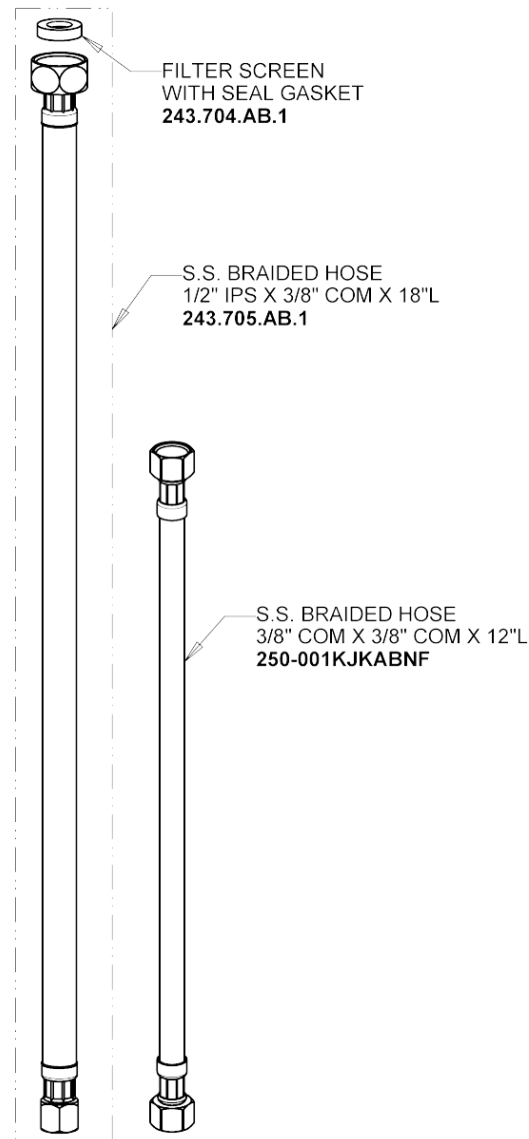

Repair Parts

116.974.AB.1

HyTronic Gooseneck Sink Faucet with Dual Beam Infrared Sensor

CHICAGO FAUCETS®

Geberit Group

HyTronic Base for Wall, No Mixer

Base Parts:

Hoses for HyTronic, E-Tronic 40
243.705.AB.1, 250-001KJKABNF

116.974.AB.1

HyTronic Gooseneck Sink Faucet with Dual Beam Infrared Sensor

CHICAGO FAUCETS®

Geberit Group

5-1/4" Rigid / Swing Gooseneck Spout
GN2AH8JKABCP

O-RING 0.739 X .070
50-035JKABNF

NUT, SPOUT
1-1/16-18 UNEF
1100-208JKCP