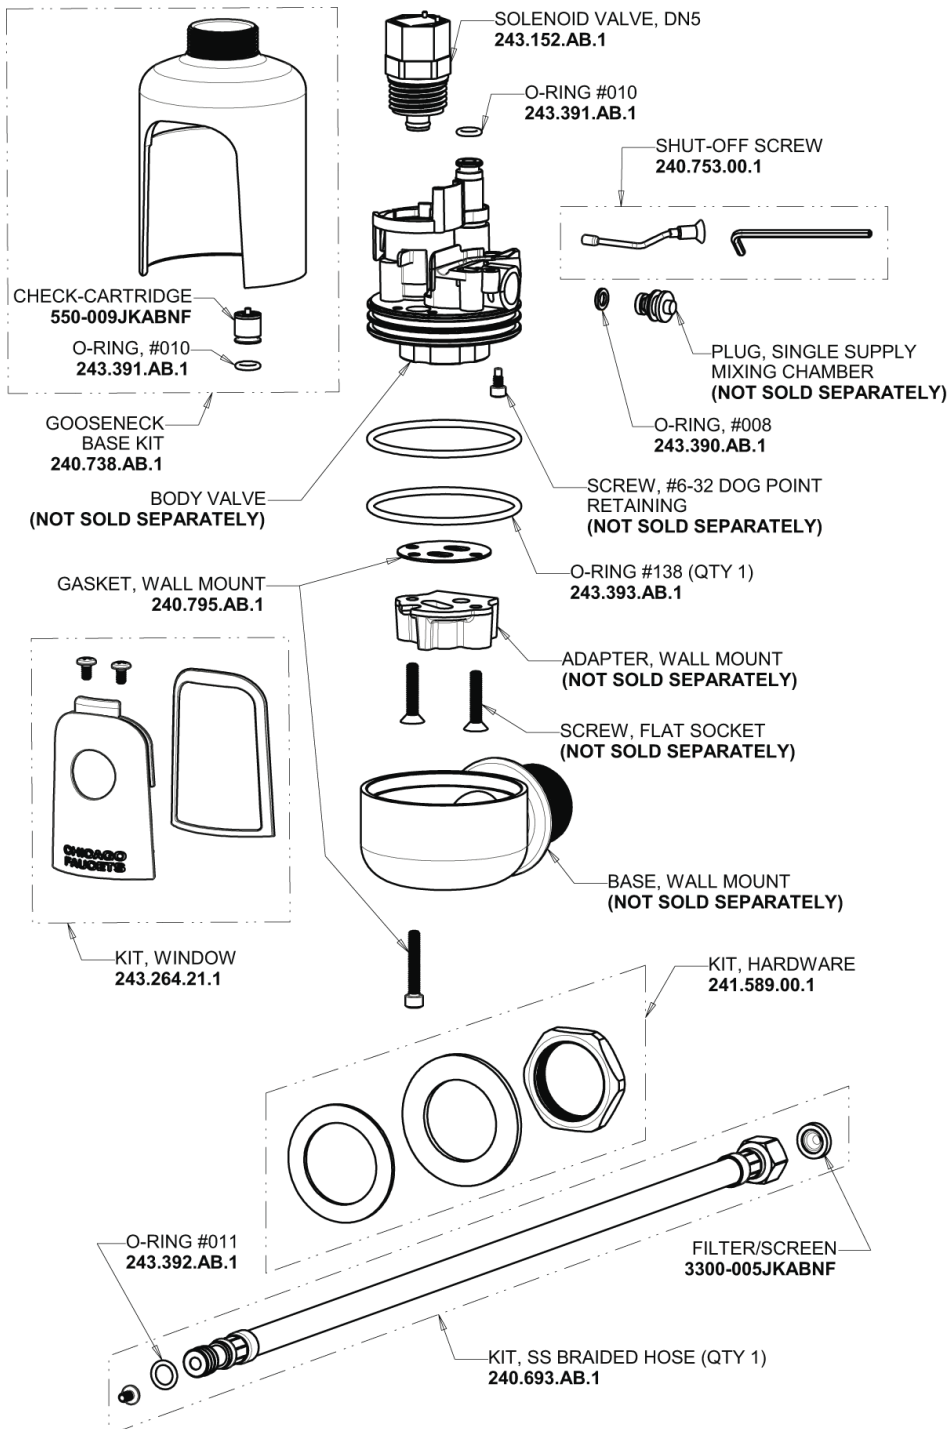

Repair Parts

116.974.AB.1

HyTronic Gooseneck Sink Faucet with Dual Beam Infrared Sensor

CHICAGO FAUCETS®

Geberit Group

HyTronic Base for Wall, No Mixer

Base Parts:

Hoses for HyTronic, E-Tronic 40
243.705.AB.1, 250-001KJKABNF

116.974.AB.1

HyTronic Gooseneck Sink Faucet with Dual Beam Infrared Sensor

CHICAGO FAUCETS®

Geberit Group

5-1/4" Rigid / Swing Gooseneck Spout
GN2AH8JKABCP

O-RING 0.739 X .070
50-035JKABNF

NUT, SPOUT
1-1/16-18 UNEF
1100-208JKCP

KIT, BAG
WASHERS AND NUT
226-TJKABCP

SPLIT WASHER
50-036JKNF

CELCON WASHER
340-004JKABNF

0.5 GPM (1.9 L/min) Vandal Proof Non-Aerating Spray Outlet
E2805-5JKABCP

KEY, VANDAL PROOF
3-024JKRCF

Self Sustaining Power System
SSPS