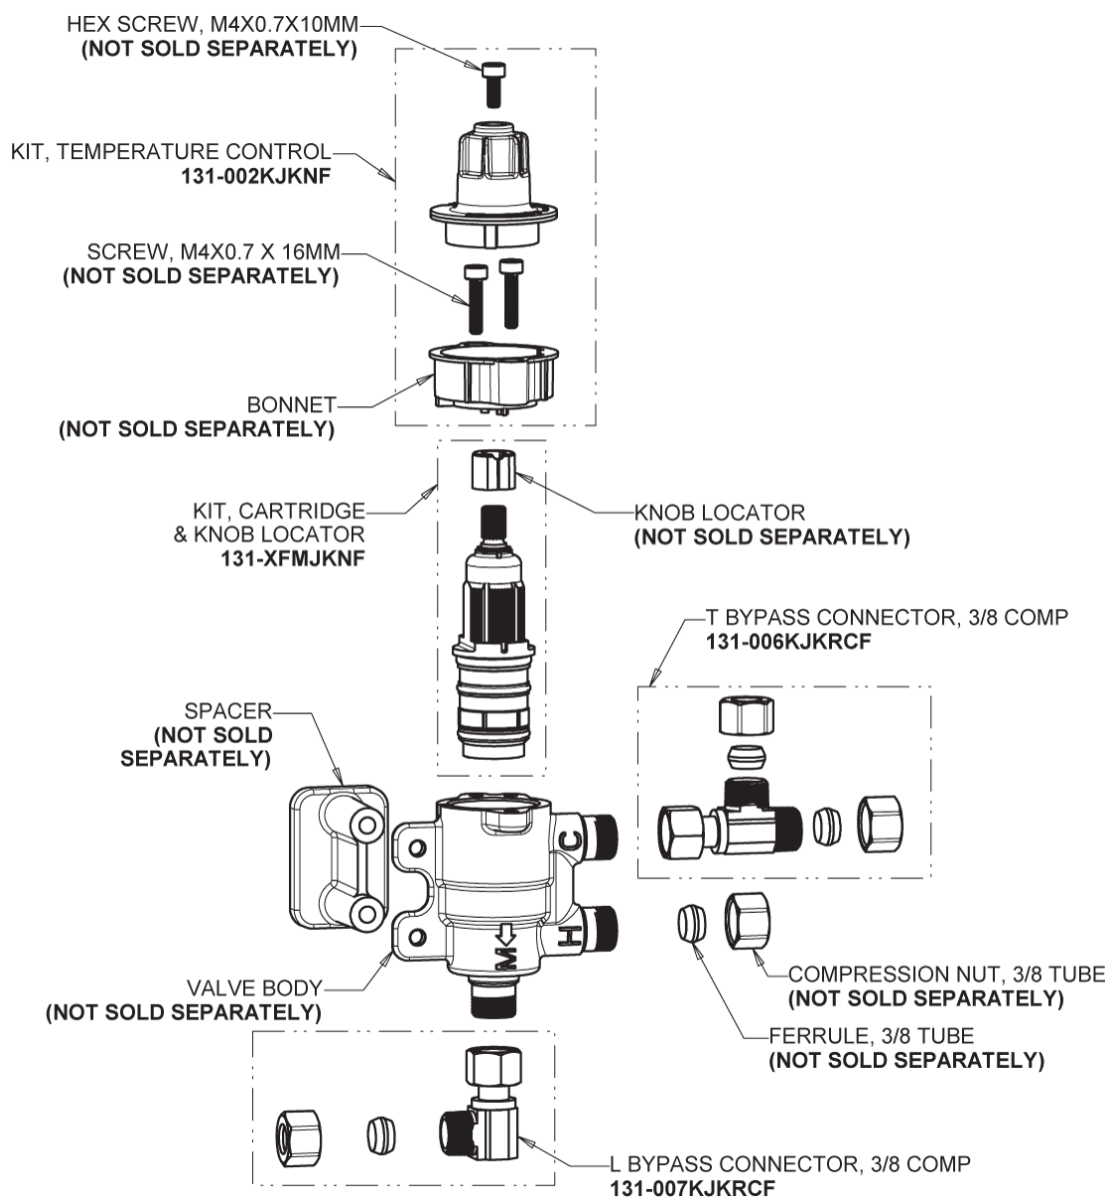

Repair Parts

116.862.AB.1

HyTronic Traditional Sink Faucet with Dual Beam Infrared Sensor - Patient Care Application

CHICAGO FAUCETS®

Geberit Group

Thermostatic Mixing Valve
131-LCJKABRCF

For Technical Assistance:

Phone: 800-TEC-TRUE (832-8783)

Email: techsupport.us@chicagofaucets.com

2100 South Clearwater Drive

Des Plaines, IL 60018

Phone: 847-803-5000

chicagofaucets.com