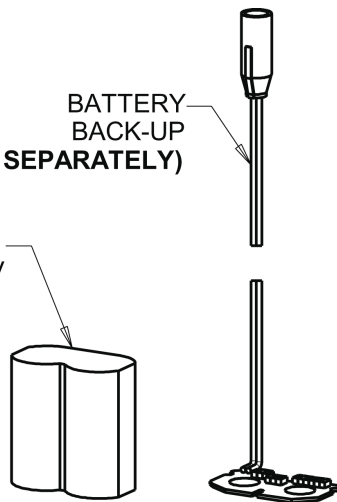

Emergency Backup Power System
[243.290.00.1](#)

BATTERY
BACK-UP
(NOT SOLD SEPARATELY)

BATTERY
CR-P2 6V
[242.560.00.1](#)

Bank Installation Adapter Wire
[242.340.00.1](#)