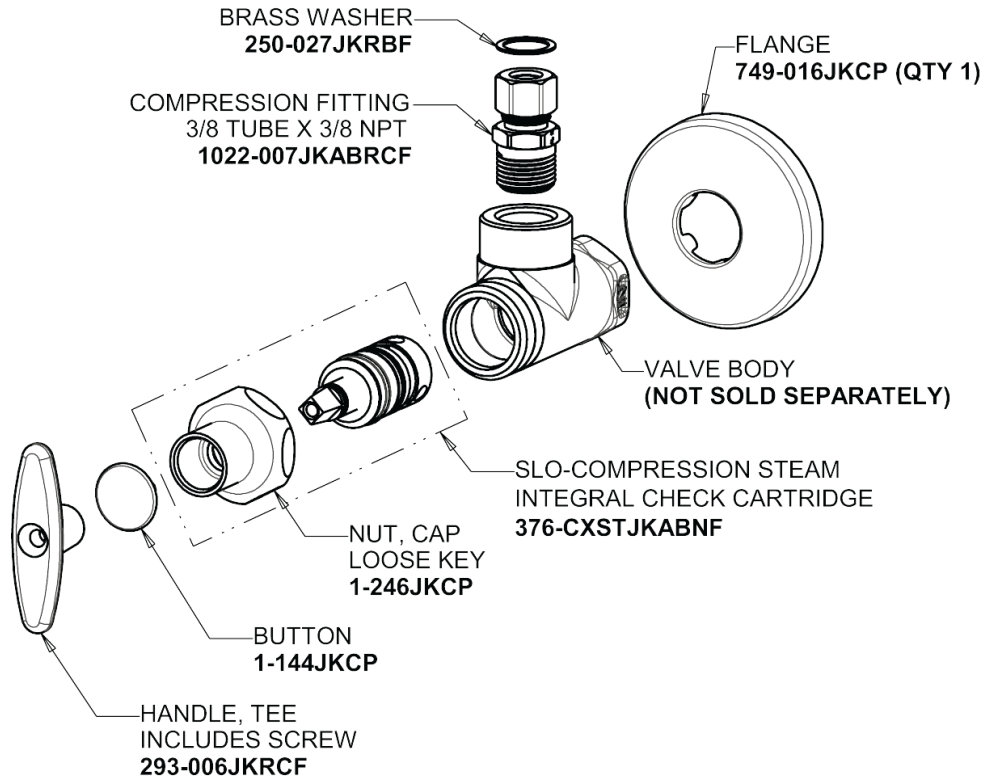

Repair Parts

116.862.AB.1

HyTronic Traditional Sink Faucet with Dual Beam Infrared Sensor - Patient Care Application

CHICAGO FAUCETS®

Geberit Group

Base Parts:

HyTronic Traditional Spout
244.487.00.1

2.2 GPM (8.3 L/min) Vandal Proof
Softflo Aerator
E12VPJKABCP

116.862.AB.1

HyTronic Traditional Sink Faucet with Dual Beam Infrared Sensor - Patient Care Application

CHICAGO FAUCETS®

Geberit Group

Supply stop with Integral Check Valve
1013-CSTABCP

Electronic Module
[242.433.00.1](#)