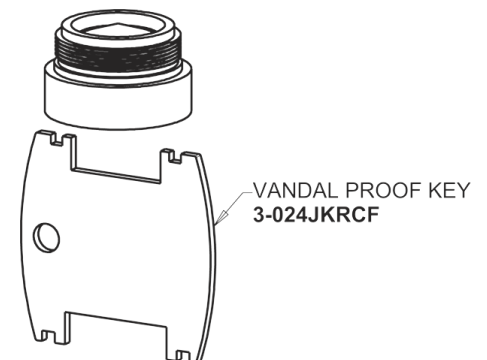

Repair Parts

116.862.AB.1

HyTronic Traditional Sink Faucet with Dual Beam Infrared Sensor - Patient Care Application

CHICAGO FAUCETS®

Geberit Group

Base Parts:

HyTronic Traditional Spout
244.487.00.1

2.2 GPM (8.3 L/min) Vandal Proof
Softflo Aerator
E12VPJKABCP

116.862.AB.1

HyTronic Traditional Sink Faucet with Dual Beam Infrared Sensor - Patient Care Application

CHICAGO FAUCETS®

Geberit Group

Supply stop with Integral Check Valve
1013-CSTABCP

Electronic Module
[242.433.00.1](#)