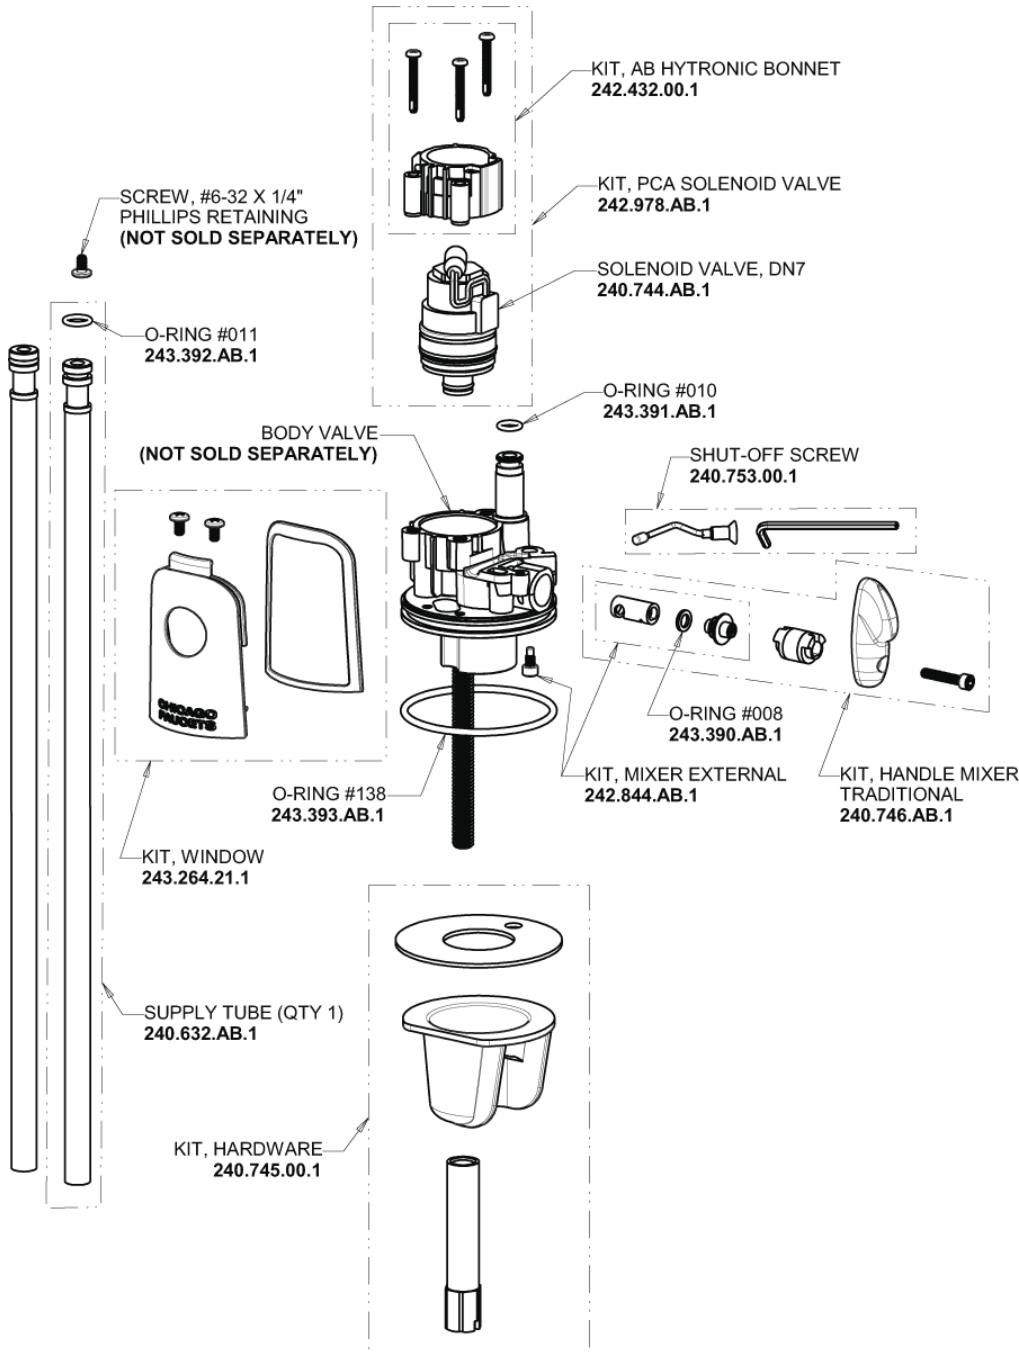

Repair Parts

116.862.AB.1

HyTronic Traditional Sink Faucet with Dual Beam Infrared Sensor - Patient Care Application

CHICAGO FAUCETS®

Geberit Group

Base Parts:

HyTronic Traditional Spout
244.487.00.1

2.2 GPM (8.3 L/min) Vandal Proof
Softflo Aerator
E12VPJKABCP

116.862.AB.1

HyTronic Traditional Sink Faucet with Dual Beam Infrared Sensor - Patient Care Application

CHICAGO FAUCETS®

Geberit Group

Supply stop with Integral Check Valve
1013-CSTABCP

Electronic Module
[242.433.00.1](#)