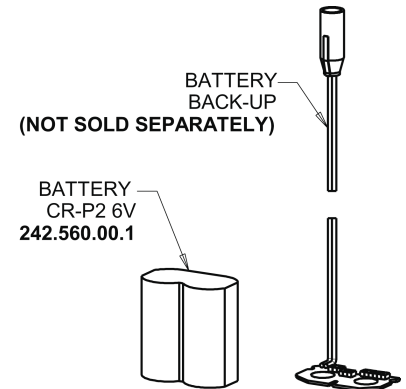

Repair Parts

116.692.AB.1

HyTronic Less Spout Sink Faucet with Dual Beam Infrared Sensor and EBPS

CHICAGO FAUCETS®

Geberit Group

HyTronic Base for Wall with Internal Mixer

Base Parts:

Electronic Module

242.433.00.1

Emergency Backup Power System

243.290.00.1

Bank Installation Adapter Wire

242.340.00.1

For Technical Assistance:

Phone: 800-TEC-TRUE (832-8783)

Email: techsupport.us@chicagofaucets.com

2100 South Clearwater Drive

Des Plaines, IL 60018

Phone: 847-803-5000

chicagofaucets.com