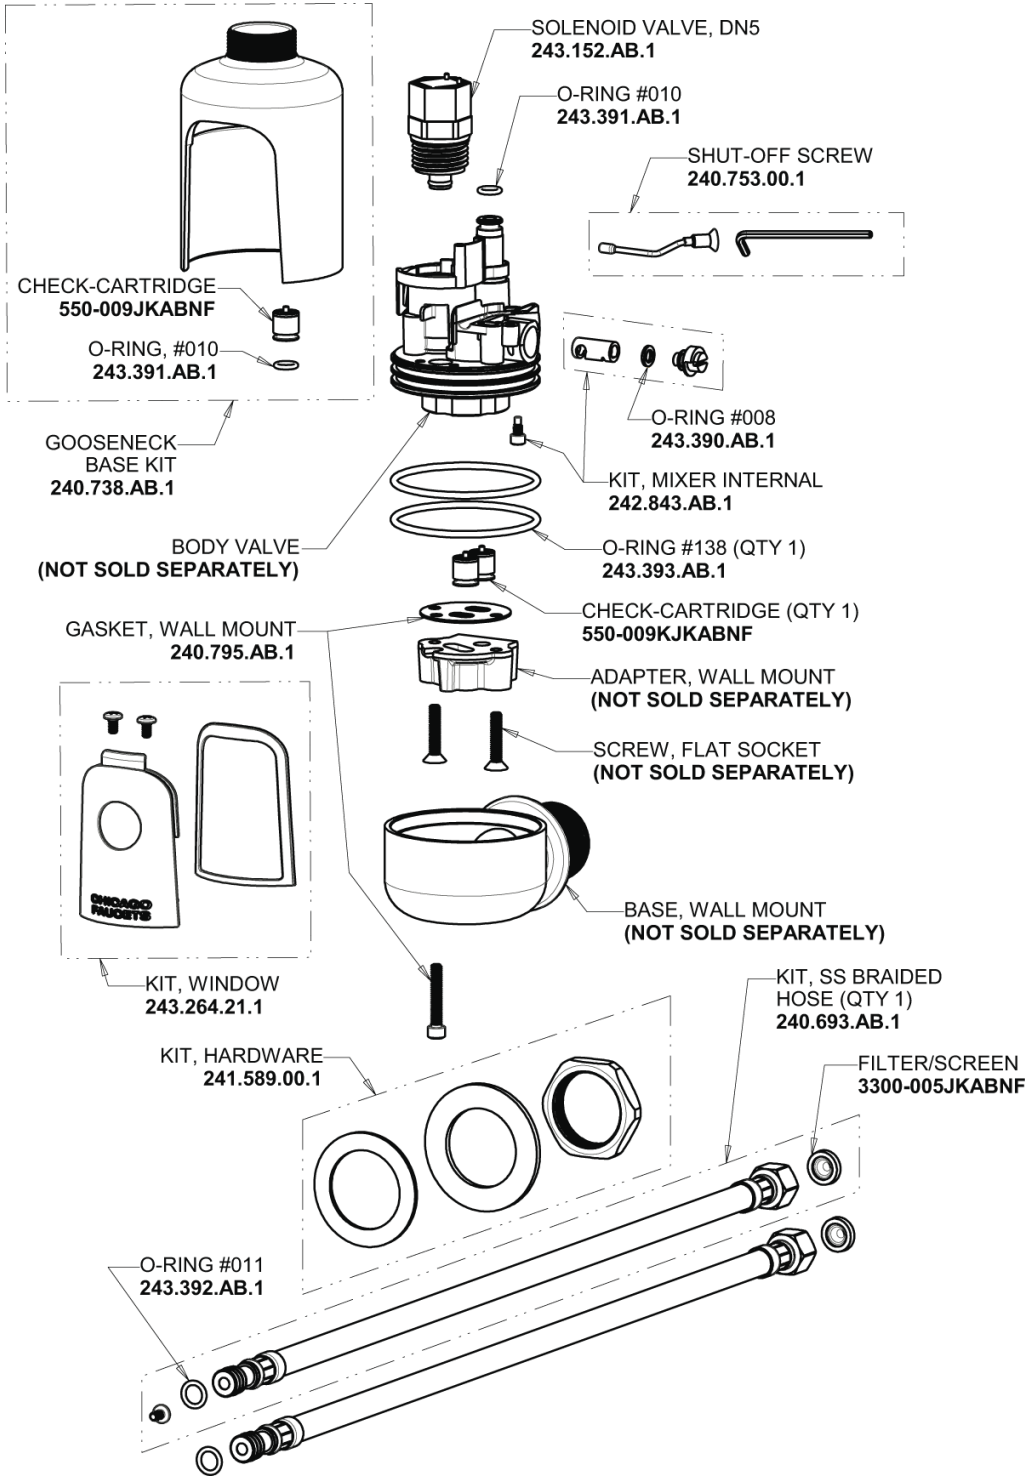

Repair Parts

116.692.AB.1

HyTronic Less Spout Sink Faucet with Dual Beam Infrared Sensor and EBPS

CHICAGO FAUCETS®

Geberit Group

HyTronic Base for Wall with Internal Mixer

Base Parts:

Electronic Module