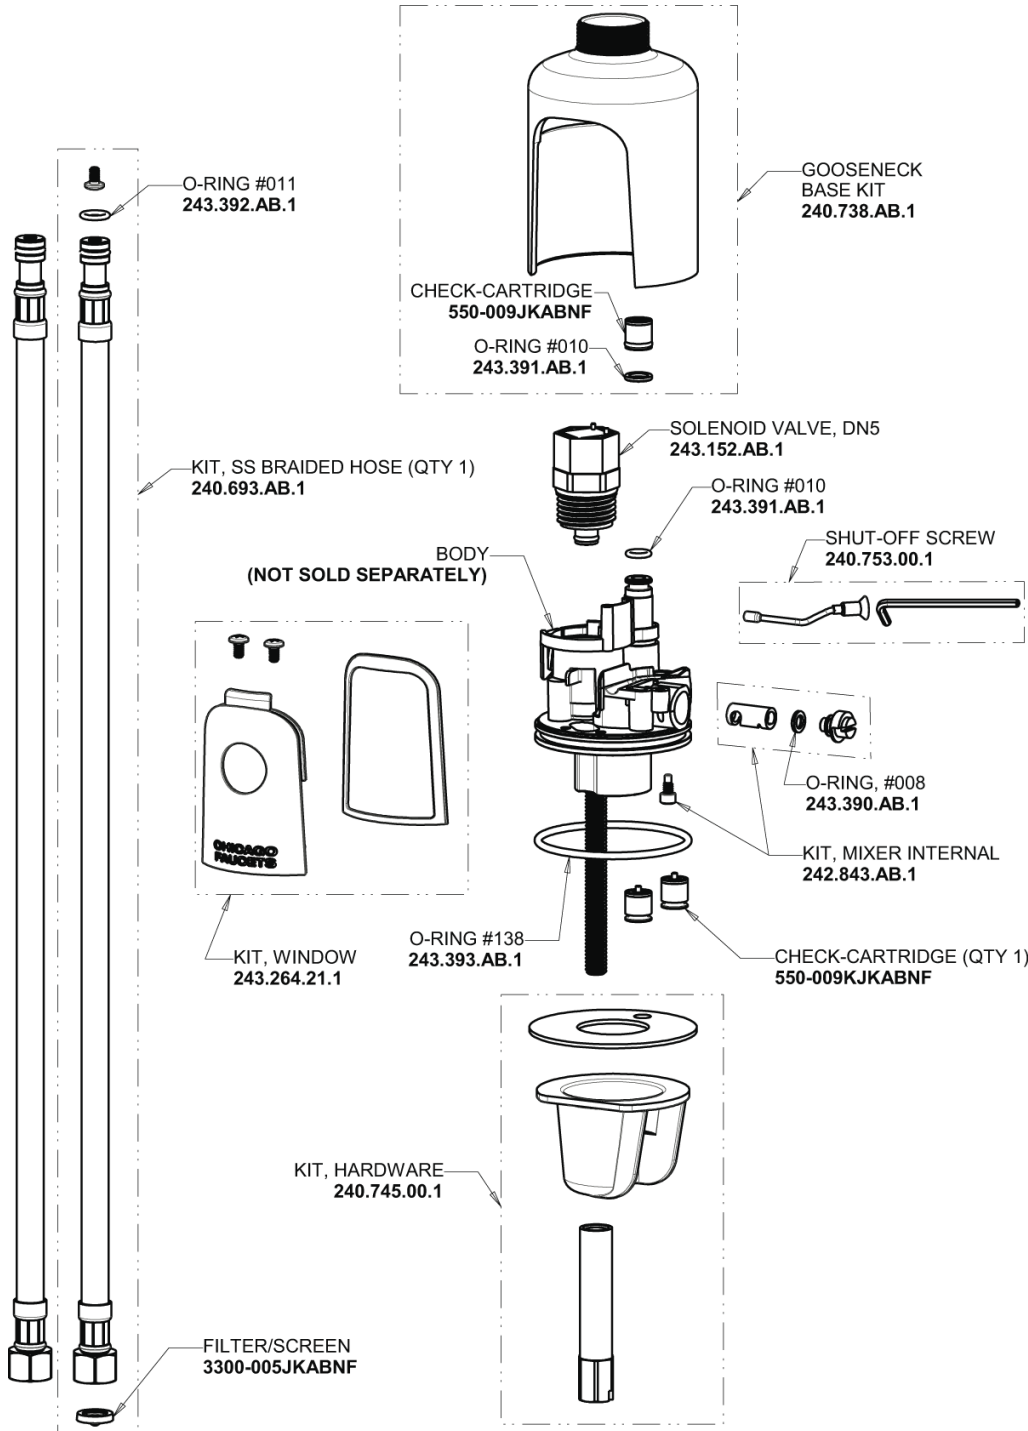

Repair Parts

116.686.AB.1

HyTronic Less Spout Sink Faucet with Dual Beam Infrared Sensor and EBPS

CHICAGO FAUCETS®

Geberit Group

Base Parts:

Electronic Module 242.433.00.1

Emergency Backup Power System 243.290.00.1