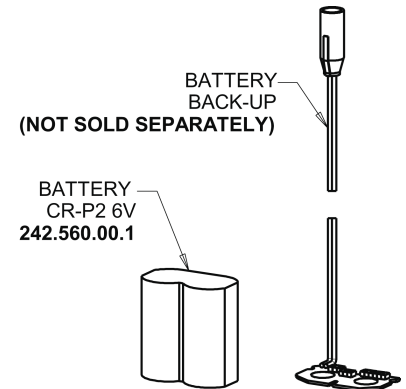

Repair Parts

116.686.AB.1

HyTronic Less Spout Sink Faucet with Dual Beam Infrared Sensor and EBPS

CHICAGO FAUCETS®

Geberit Group

Base Parts:

Electronic Module 242.433.00.1

Emergency Backup Power System 243.290.00.1