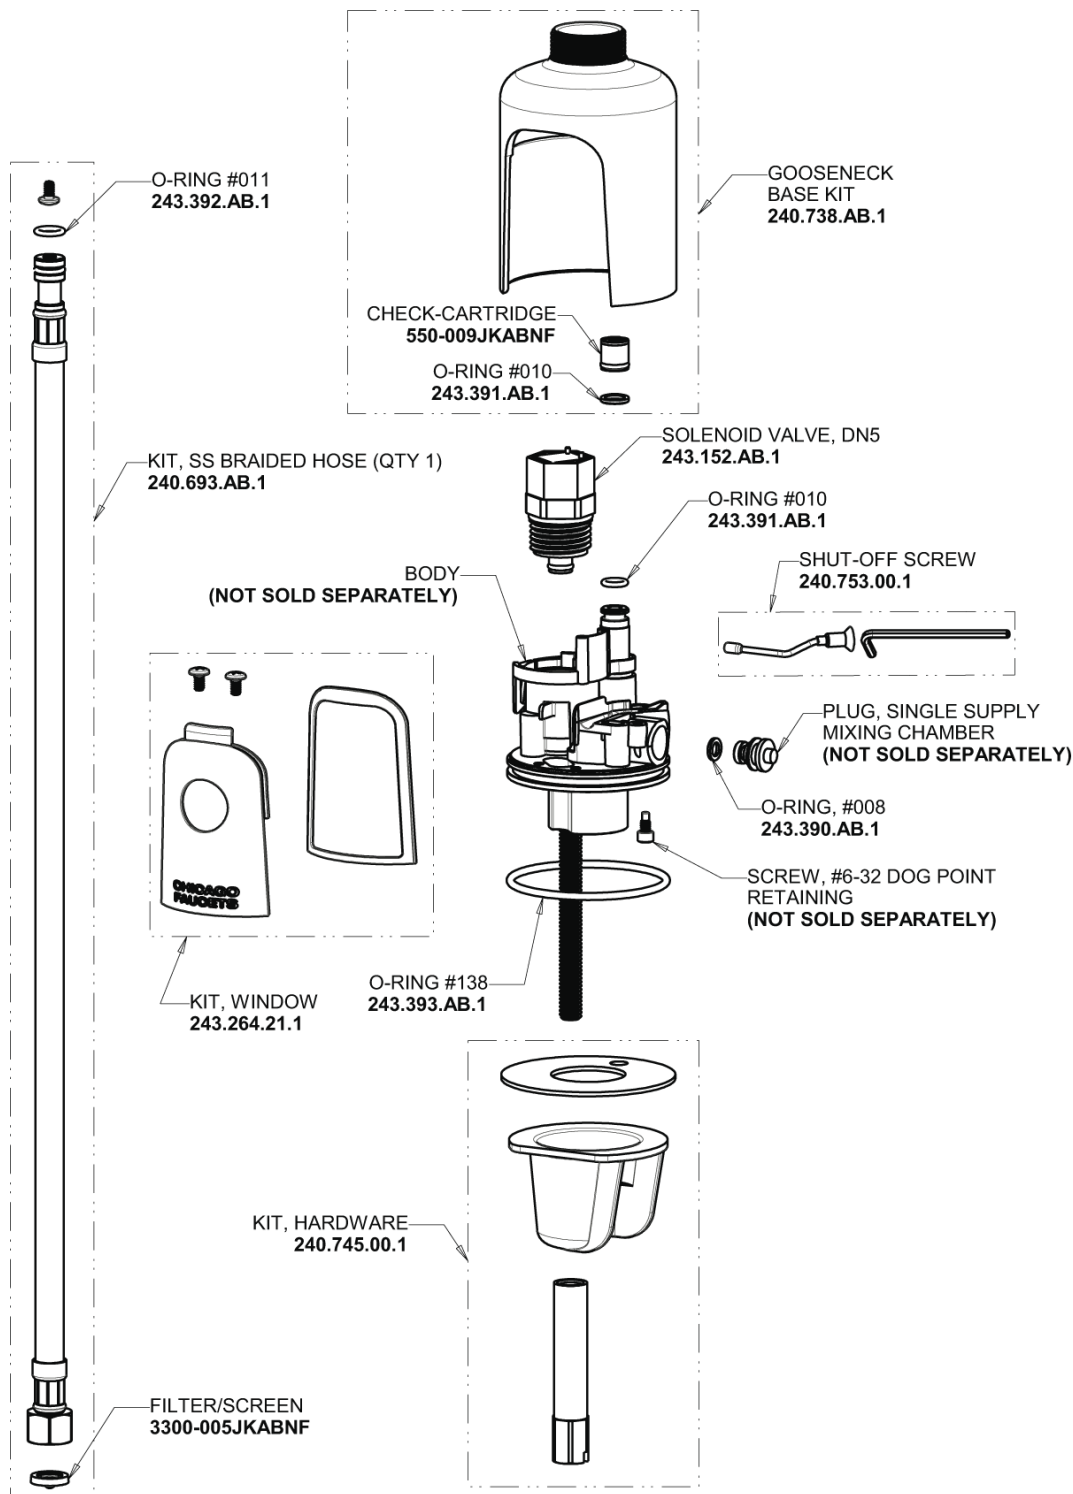

Repair Parts

116.682.AB.1

HyTronic Gooseneck Sink Faucet with Dual Beam Infrared Sensor and EBPS

CHICAGO FAUCETS®

Geberit Group

Base Parts:

For Technical Assistance:

Phone: 800-TEC-TRUE (832-8783)

**CHICAGO
FAUCETS®**
Geberit Group

5-1/4" Rigid/Swing Gooseneck Spout with Flow Control GN2H8FCJKABCP

Electronic Module 242.433.00.1

Emergency Backup Power System 243.290.00.1

Bank Installation Adapter Wire 242.340.00.1