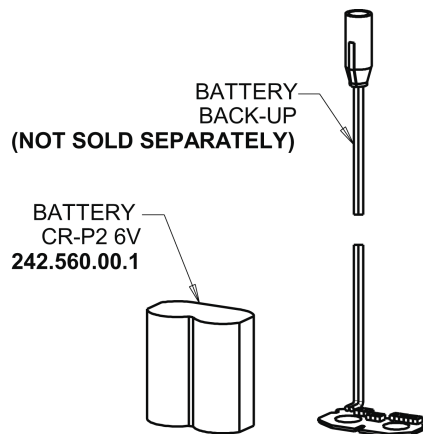

**CHICAGO
FAUCETS®**
Geberit Group

5-1/4" Rigid/Swing Gooseneck Spout with Flow Control GN2H8FCJKABCP

Electronic Module 242.433.00.1

Emergency Backup Power System 243.290.00.1

Bank Installation Adapter Wire 242.340.00.1