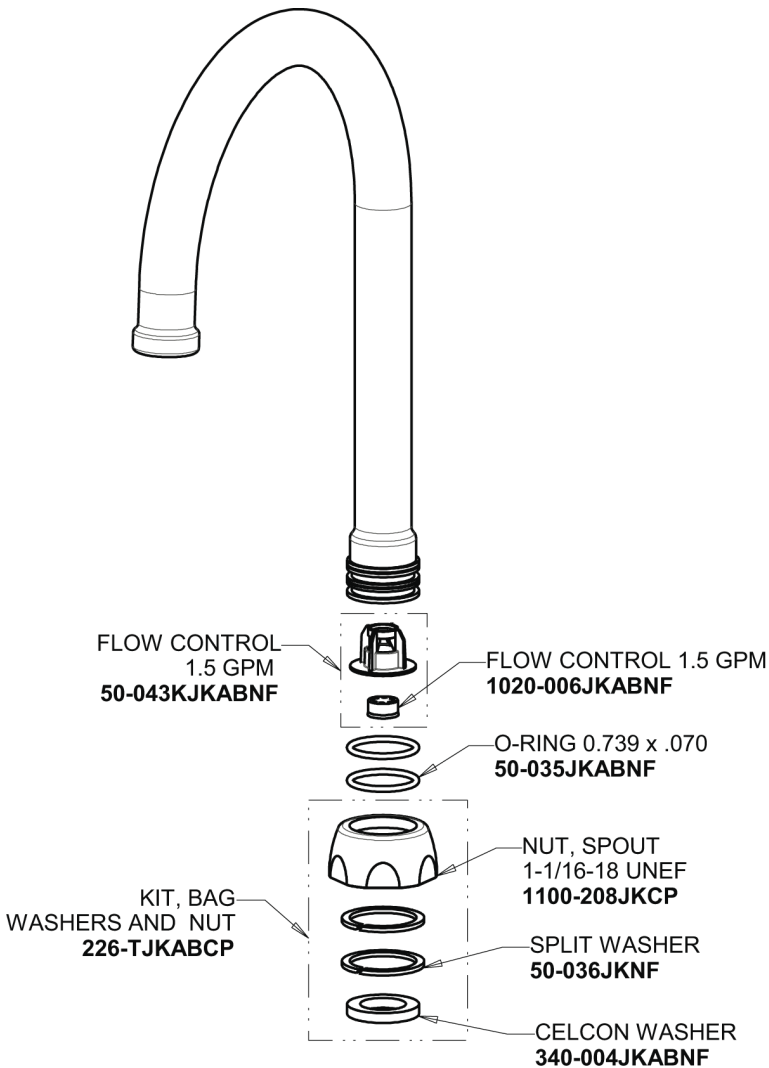

Repair Parts

116.682.AB.1

HyTronic Gooseneck Sink Faucet with Dual Beam Infrared Sensor and EBPS

CHICAGO FAUCETS®

Geberit Group

Base Parts:

For Technical Assistance:

Phone: 800-TEC-TRUE (832-8783)

Email: techsupport.us@chicagofaucets.com

2100 South Clearwater Drive

Des Plaines, IL 60018

Phone: 847-803-5000

chicagofaucets.com

Repair Parts

116.682.AB.1

HyTronic Gooseneck Sink Faucet with Dual Beam Infrared Sensor and EBPS

**CHICAGO
FAUCETS®**
Geberit Group

5-1/4" Rigid/Swing Gooseneck Spout with Flow Control GN2H8FCJKABCP

Electronic Module 242.433.00.1

Emergency Backup Power System 243.290.00.1

Bank Installation Adapter Wire 242.340.00.1