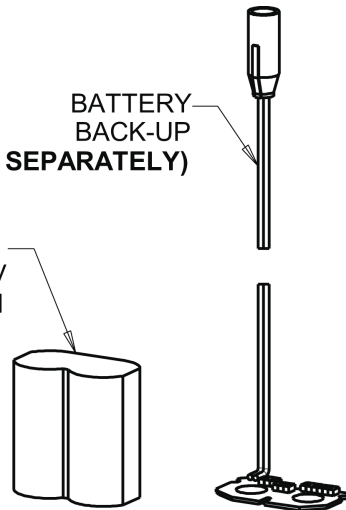

KEY, VANDAL PROOF
3-024JKRCF

Emergency Backup Power System
243.290.00.1

BATTERY BACK-UP
(NOT SOLD SEPARATELY)

BATTERY
CR-P2 6V
242.560.00.1

Bank Installation Adapter Wire
242.340.00.1