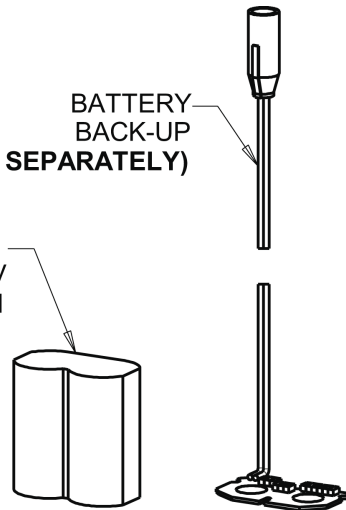

VANDAL PROOF KEY
3-024JKRCF

Emergency Backup Power System
243.290.00.1

BATTERY
BACK-UP
(NOT SOLD SEPARATELY)

BATTERY
CR-P2 6V
242.560.00.1

Bank Installation Adapter Wire
242.340.00.1