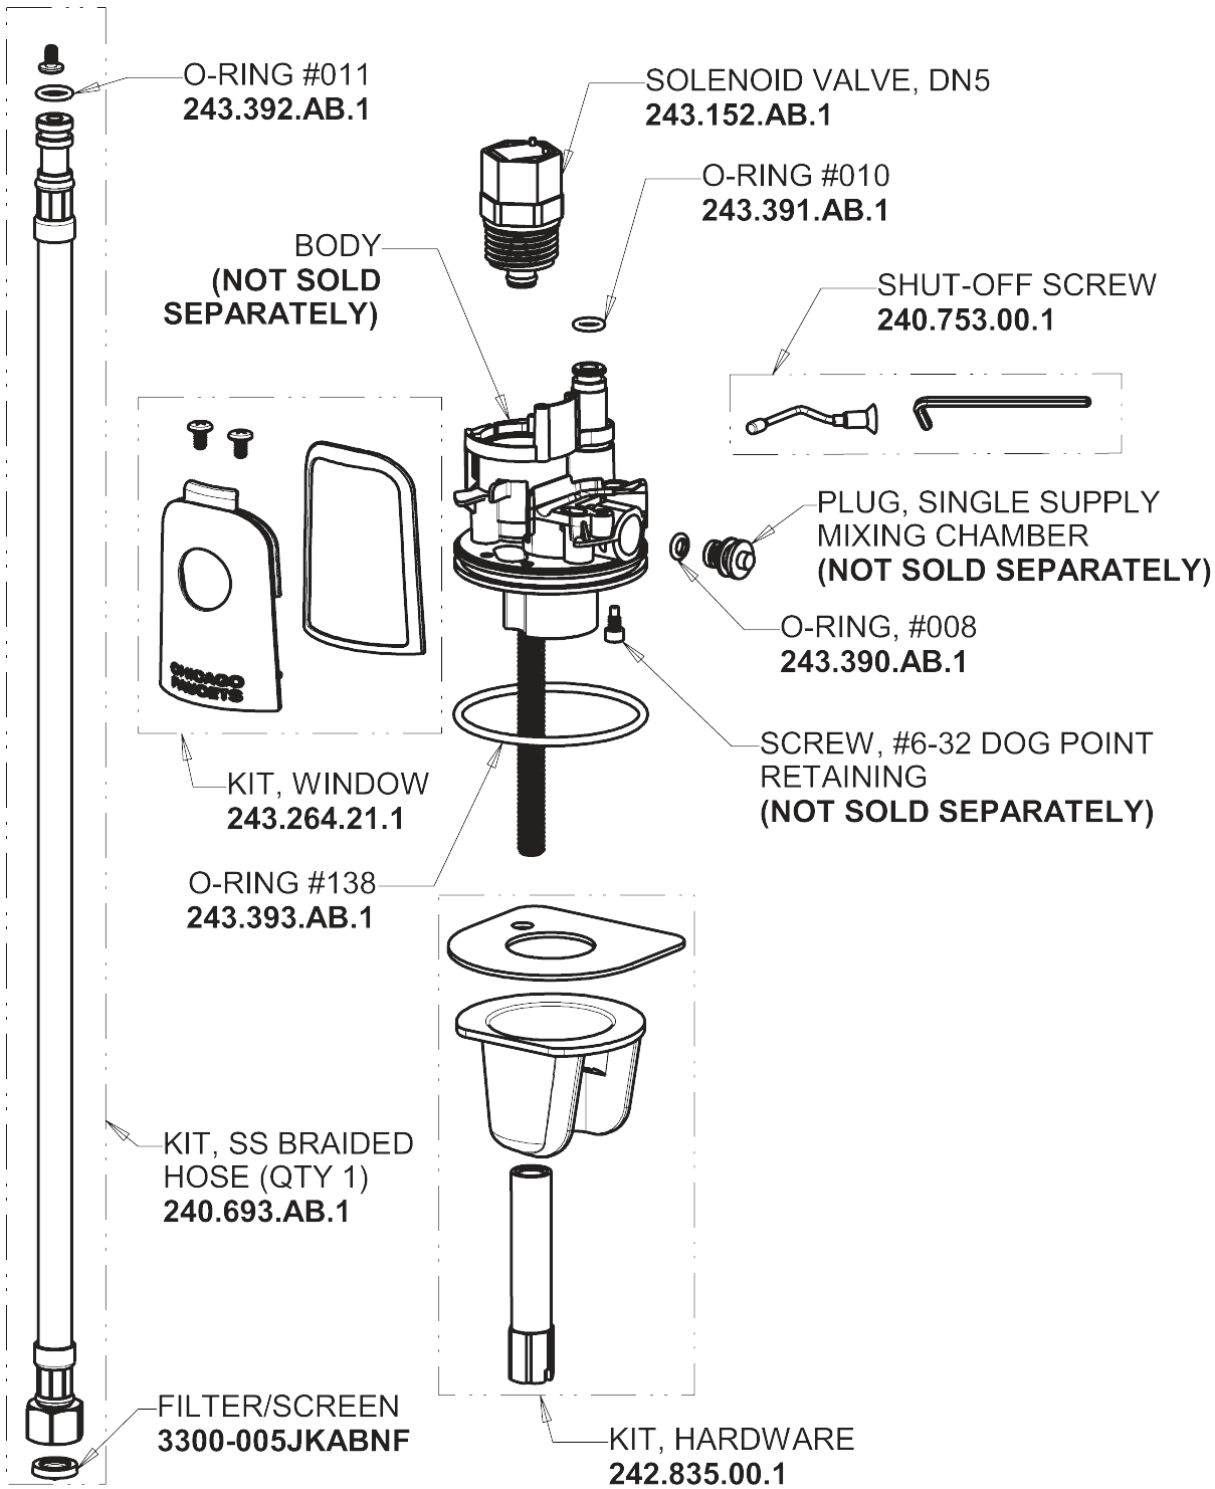

Repair Parts

116.673.AB.1

HyTronic Edge Lavatory Sink Faucet with Dual Beam Infrared Sensor and EBPS

CHICAGO FAUCETS®

Geberit Group

Base Parts:

For Technical Assistance:

Phone: 800-TEC-TRUE (832-8783)

CHICAGO FAUCETS®

Geberit Group

HyTronic Edge Spout
242.754.AB.1

CHECK-CARTRIDGE
550-009KJKABNF

O-RING, #010
243.391.AB.1

Electronic Module
242.433.00.1

0.35 GPM (1.3 L/min) Vandal Proof
Econo-Flo Non-Aerating Outlet
E39VPJKABCP