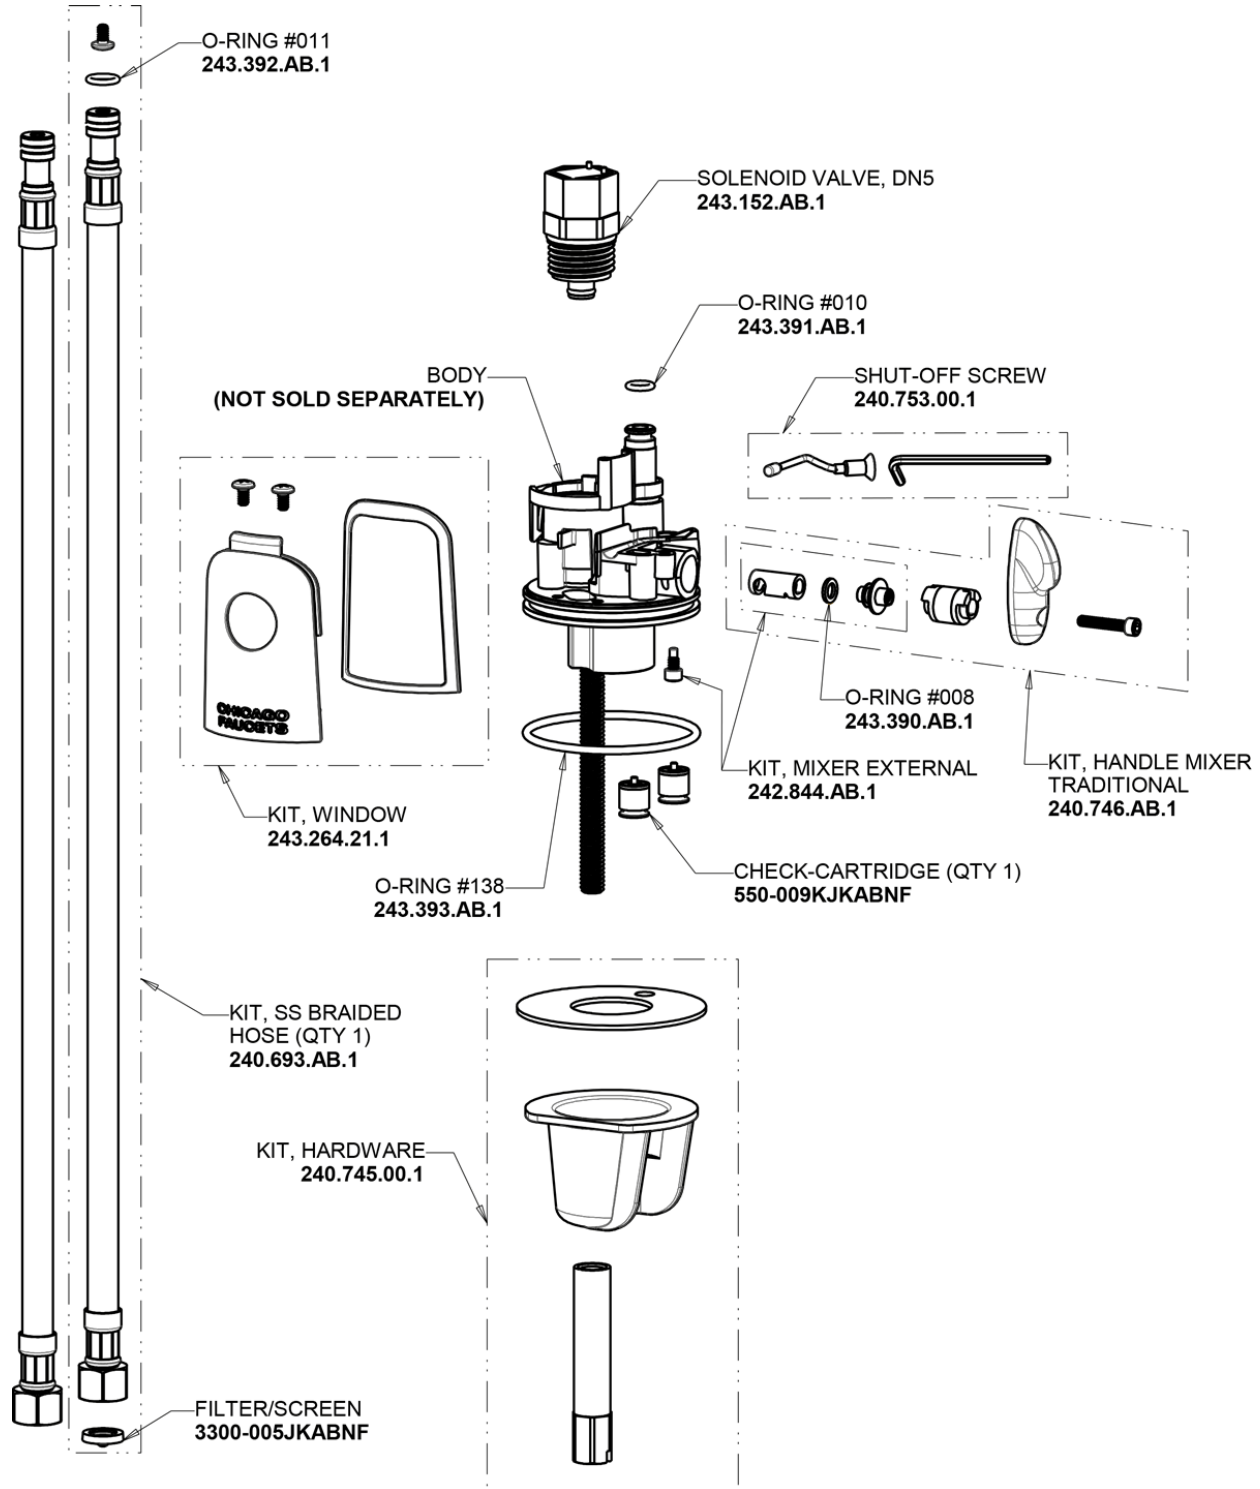

Repair Parts

116.669.AB.1

HyTronic Curve Sink Faucet with Dual Beam Infrared Sensor and EBPS

CHICAGO FAUCETS®

Geberit Group

HyTronic Base with User Temp Control

Base Parts:

For Technical Assistance:

HyTronic Curve Sink Faucet with Dual Beam Infrared Sensor and EBPS

CHICAGO FAUCETS®

Geberit Group

HyTronic Curve Spout
242.796.AB.1

CHECK-CARTRIDGE
550-009KJKABNF

O-RING #010
243.391.AB.1

Electronic Module
242.433.00.1

0.35 GPM (1.3 L/min) Vandal Proof Econo-Flo Non-Aerating
Outlet
E39VPJKABCP

VANDAL PROOF KEY
3-024JKRCF

Emergency Backup Power System
243.290.00.1

BATTERY
BACK-UP
(NOT SOLD SEPARATELY)

BATTERY
CR-P2 6V
242.560.00.1