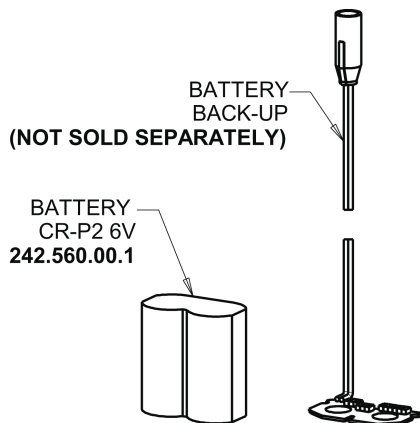

BATTERY
BACK-UP
(NOT SOLD SEPARATELY)

BATTERY
CR-P2 6V
242.560.00.1

Bank Installation Adapter Wire
242.340.00.1