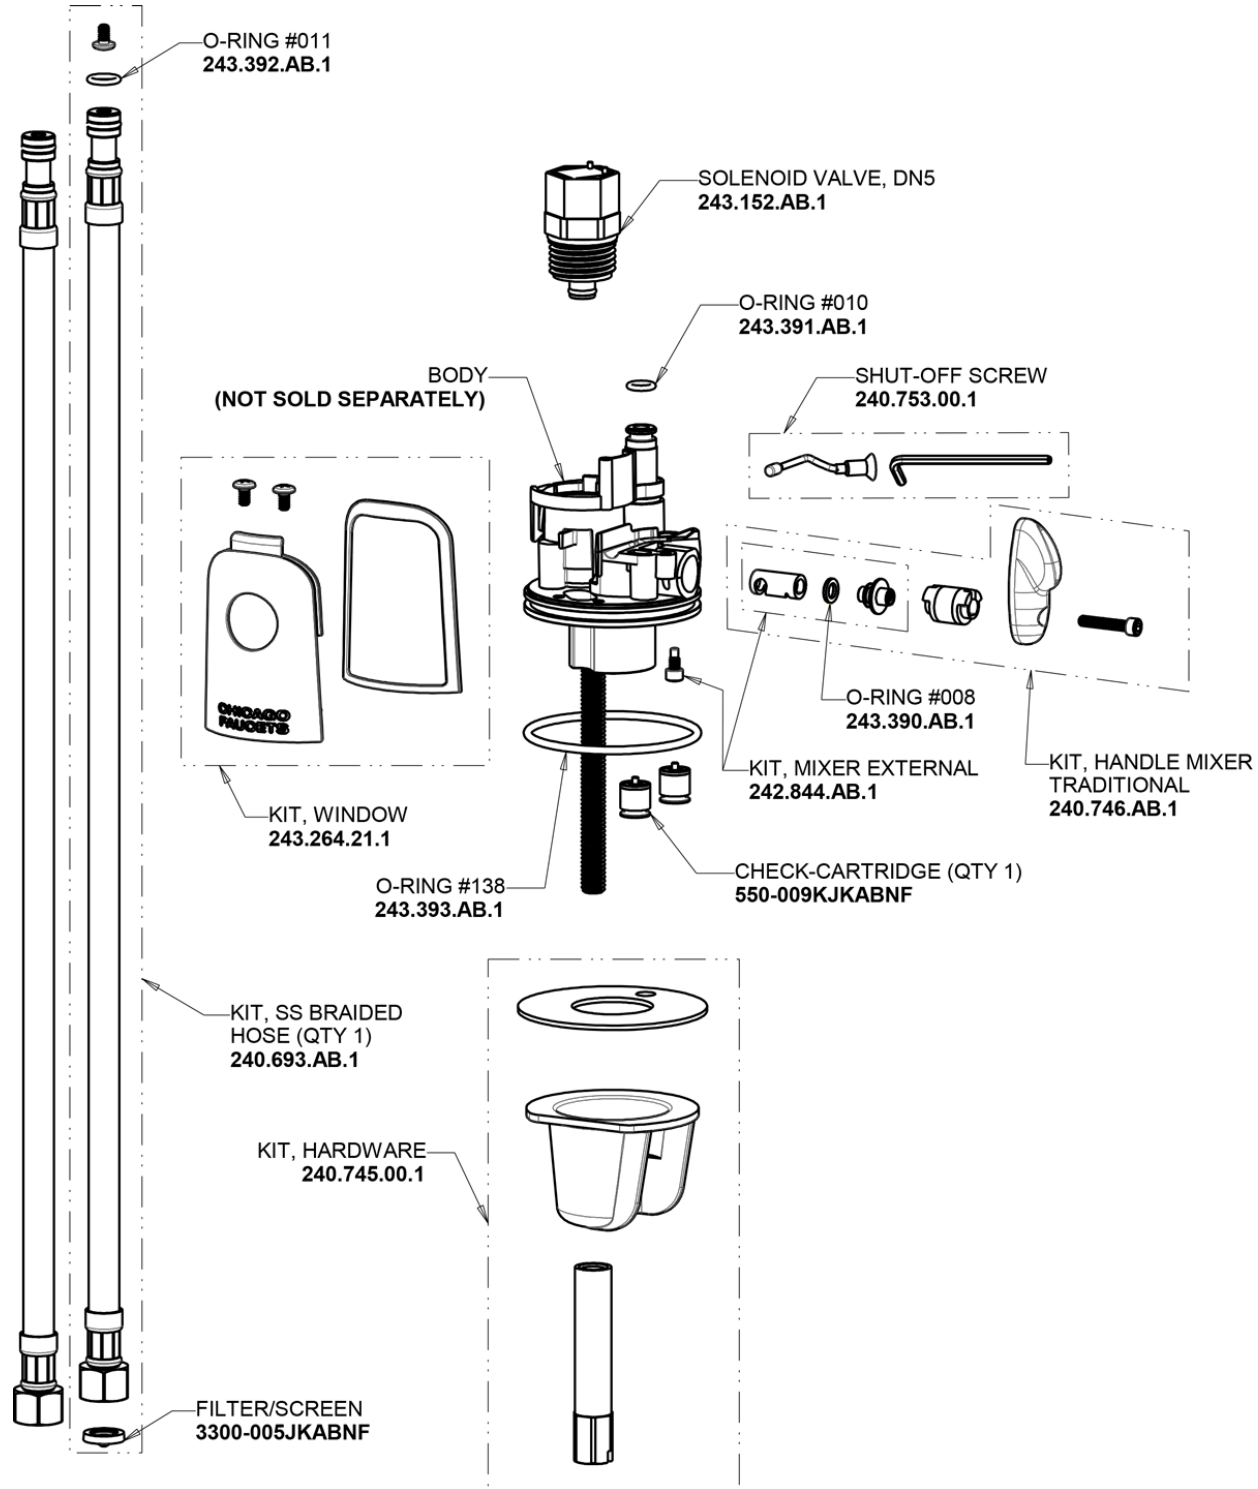

# Repair Parts

116.666.AB.1

HyTronic Contemporary Sink Faucet with Dual Beam Infrared Sensor and EBPS

**CHICAGO  
FAUCETS®**  
Geberit Group

HyTronic Base with User Temp Control

## Base Parts:

# Repair Parts

116.666.AB.1

HyTronic Contemporary Sink Faucet with Dual Beam Infrared Sensor and EBPS