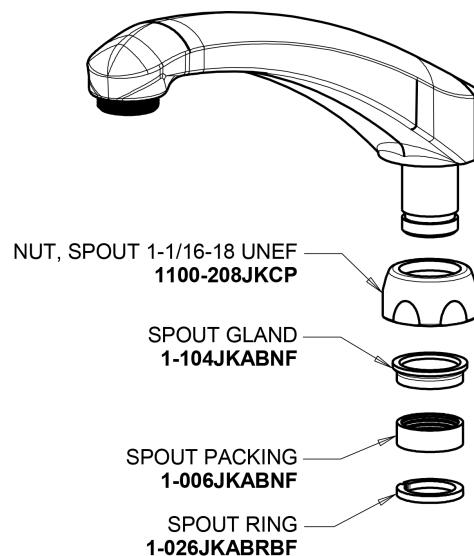

8" L Type Swing Spout L8LEOJKAB

2.2 GPM (8.3 L/min) Vandal Proof Aerator E3VPJKABCP