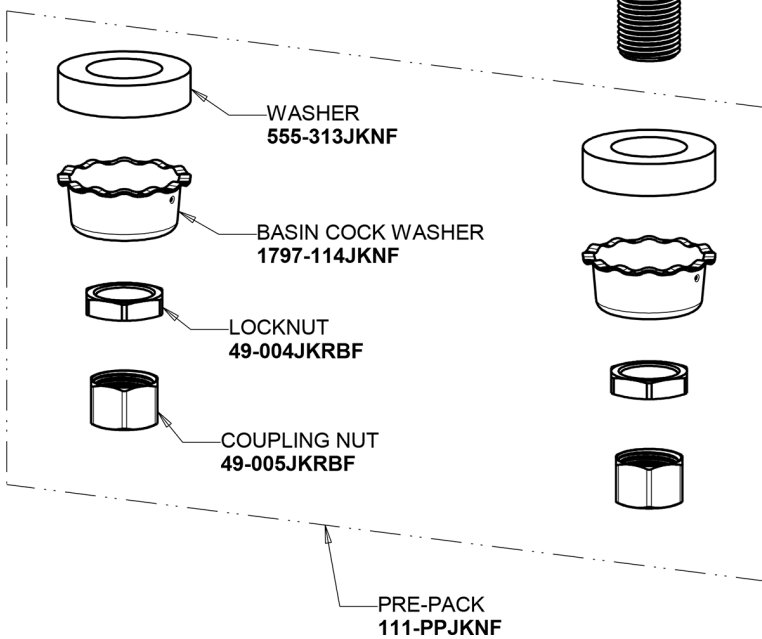

# Repair Parts

1100-VPAABCP

Hot and Cold Water Sink Faucet

## Base Parts: