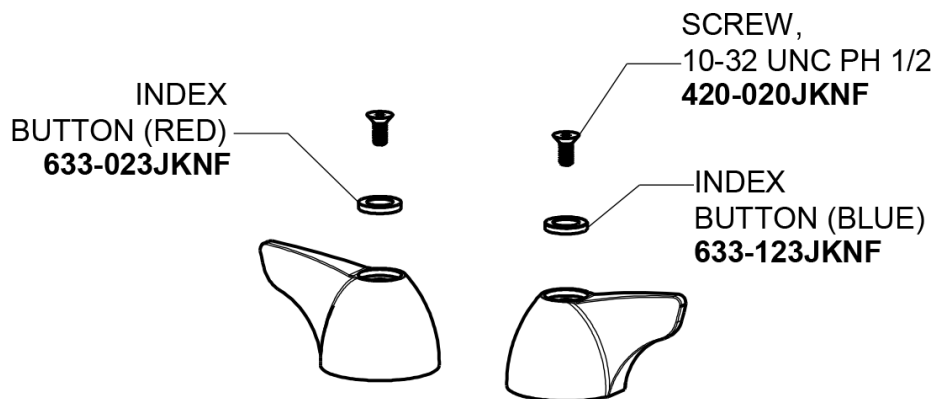

Repair Parts

1100-VPAABCP

Hot and Cold Water Sink Faucet

CHICAGO FAUCETS®

Geberit Group

2" Vandal Proof Canopy Single Wing Handle
1000-PRJKCP

Quatern Compression Cartridge (pair)
1-099XTJKABNF (right)
1-100XTJKABNF (left)