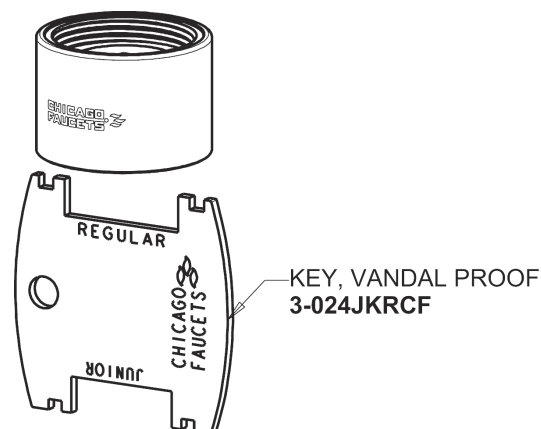

For Technical Assistance:

Phone: 800-TEC-TRUE (832-8783)

Email: techsupport.us@chicago faucets.com

2100 South Clearwater Drive

Des Plaines, IL 60018

Phone: 847-803-5000

chicago faucets.com