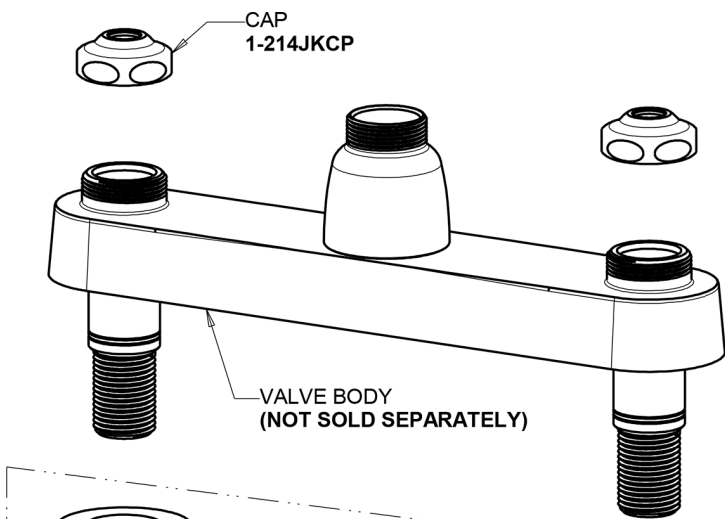

# Repair Parts

1100-VPAABCP

Hot and Cold Water Sink Faucet

## Base Parts: