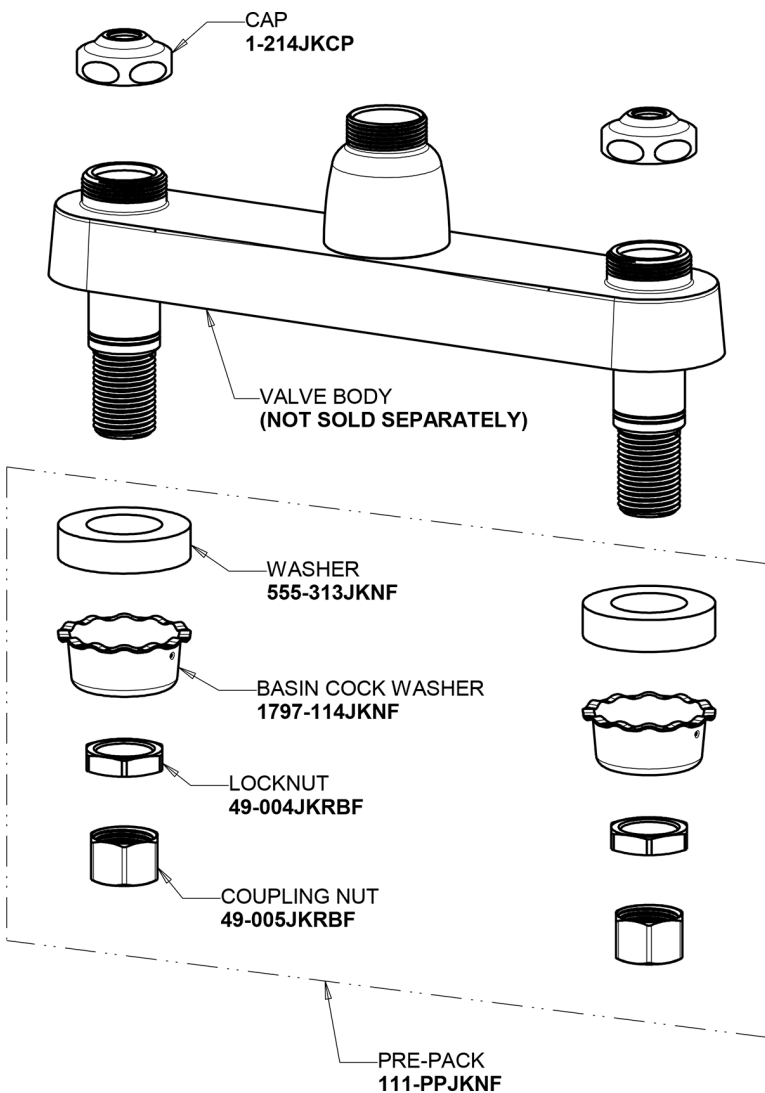

Repair Parts

1100-HA8VPAABCP

Hot and Cold Water Sink Faucet

CHICAGO FAUCETS®

Geberit Group

Base Parts:

8" Rigid / Swing High Arch Spout HA8AJKABCP

For Technical Assistance:

Hot and Cold Water Sink Faucet

CHICAGO FAUCETS®

Geberit Group

2" Vandal Proof Canopy Single Wing Handle
1000-PRJKCP

2.2 GPM (8.3 L/min) Vandal Proof Aerator
E3VPJKABCP

Quatern Compression Cartridge (pair)
1-099XTJKABNF (right)
1-100XTJKABNF (left)