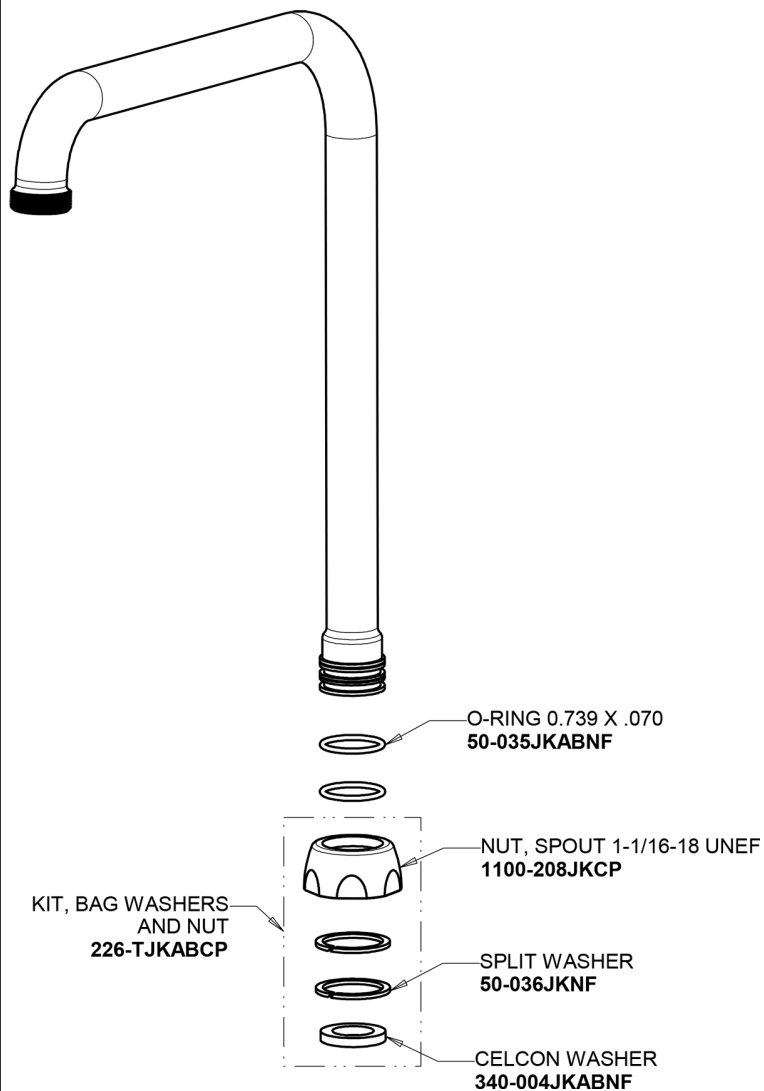

Repair Parts

1100-HA8VPAABCP

Hot and Cold Water Sink Faucet

CHICAGO FAUCETS®

Geberit Group

Base Parts:

8" Rigid / Swing High Arch Spout HA8AJKABCP

For Technical Assistance:

Hot and Cold Water Sink Faucet

CHICAGO FAUCETS®

Geberit Group

2" Vandal Proof Canopy Single Wing Handle
1000-PRJKCP

2.2 GPM (8.3 L/min) Vandal Proof Aerator
E3VPJKABCP

Quatern Compression Cartridge (pair)
1-099XTJKABNF (right)
1-100XTJKABNF (left)