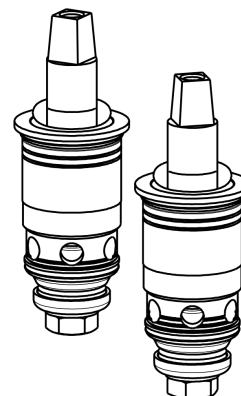

Repair Parts

1100-HA8VPAABCP

Hot and Cold Water Sink Faucet

CHICAGO FAUCETS®

Geberit Group

Base Parts:

8" Rigid / Swing High Arch Spout HA8AJKABCP

For Technical Assistance:

Hot and Cold Water Sink Faucet

CHICAGO FAUCETS®

Geberit Group

2" Vandal Proof Canopy Single Wing Handle
1000-PRJKCP

2.2 GPM (8.3 L/min) Vandal Proof Aerator
E3VPJKABCP

Quatern Compression Cartridge (pair)
1-099XTJKABNF (right)
1-100XTJKABNF (left)