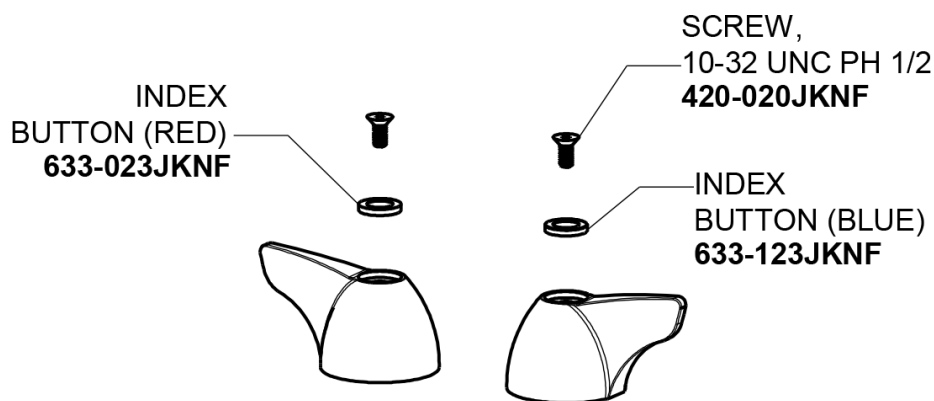

Repair Parts

1100-HA8VPAABCP

Hot and Cold Water Sink Faucet

CHICAGO FAUCETS®

Geberit Group

Base Parts:

8" Rigid / Swing High Arch Spout HA8AJKABCP

For Technical Assistance:

Hot and Cold Water Sink Faucet

CHICAGO FAUCETS®

Geberit Group

2" Vandal Proof Canopy Single Wing Handle
1000-PRJKCP

2.2 GPM (8.3 L/min) Vandal Proof Aerator
E3VPJKABCP

Quatern Compression Cartridge (pair)
1-099XTJKABNF (right)
1-100XTJKABNF (left)