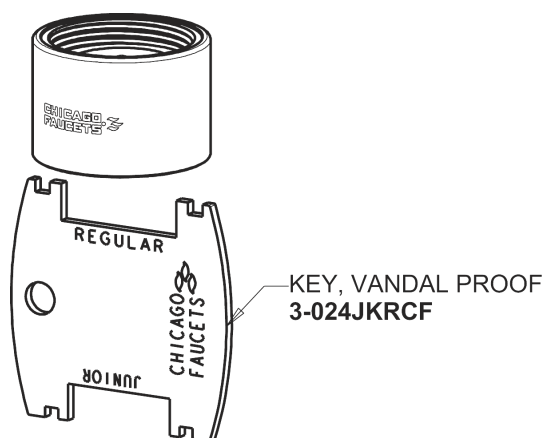

Repair Parts

1100-HA8VPAABCP

Hot and Cold Water Sink Faucet

CHICAGO FAUCETS®

Geberit Group

Base Parts:

8" Rigid / Swing High Arch Spout HA8AJKABCP

For Technical Assistance:

Hot and Cold Water Sink Faucet

CHICAGO FAUCETS®

Geberit Group

2" Vandal Proof Canopy Single Wing Handle
1000-PRJKCP

2.2 GPM (8.3 L/min) Vandal Proof Aerator
E3VPJKABCP

Quatern Compression Cartridge (pair)
1-099XTJKABNF (right)
1-100XTJKABNF (left)