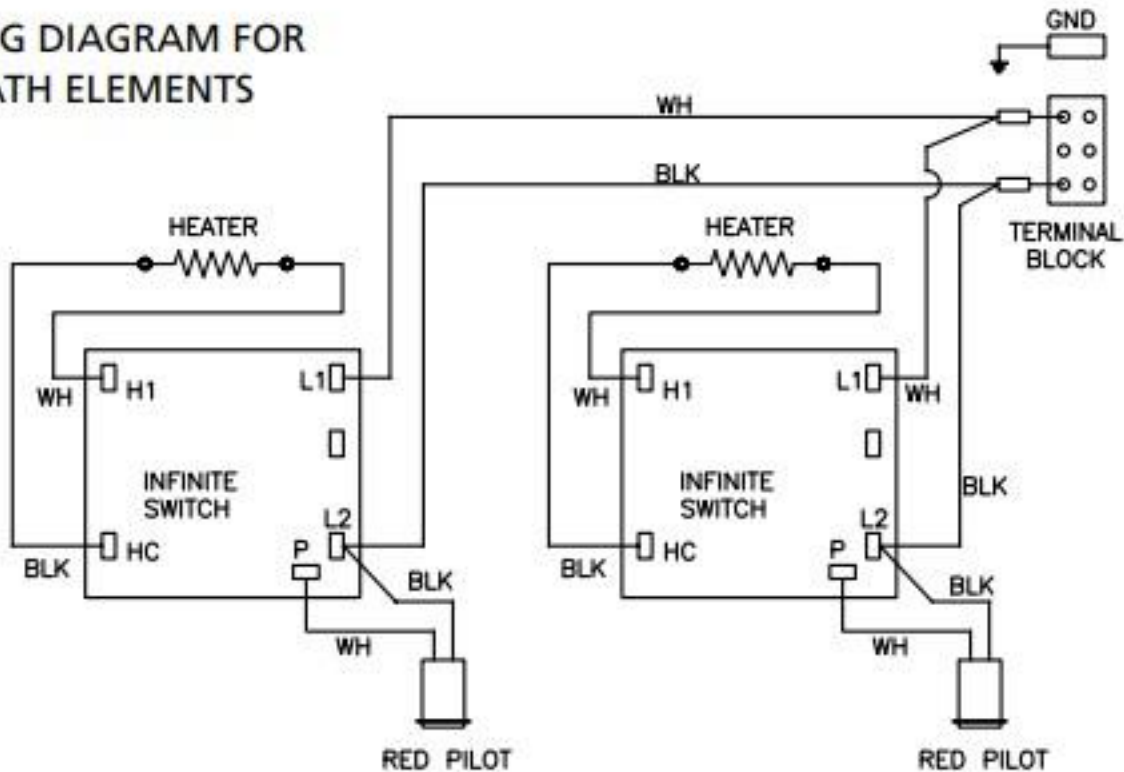

CM-24M WIRING DIAGRAM FOR METAL SHEATH ELEMENTS

LINE CORD 15A

CM-24Q WIRING DIAGRAM FOR QUARTZ TUBE ELEMENTS

CM-36M WIRING DIAGRAM FOR METAL SHEATH ELEMENTS

CM-36Q WIRING DIAGRAM FOR QUARTZ TUBE ELEMENTS