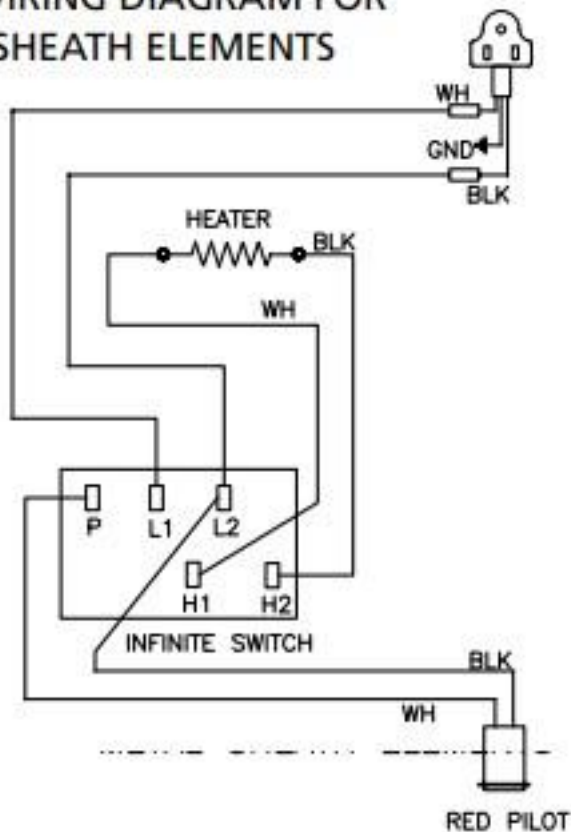

CM-24M WIRING DIAGRAM FOR METAL SHEATH ELEMENTS

LINE CORD 15A

CM-24Q WIRING DIAGRAM FOR QUARTZ TUBE ELEMENTS

CM-36M WIRING DIAGRAM FOR METAL SHEATH ELEMENTS

CM-36Q WIRING DIAGRAM FOR QUARTZ TUBE ELEMENTS