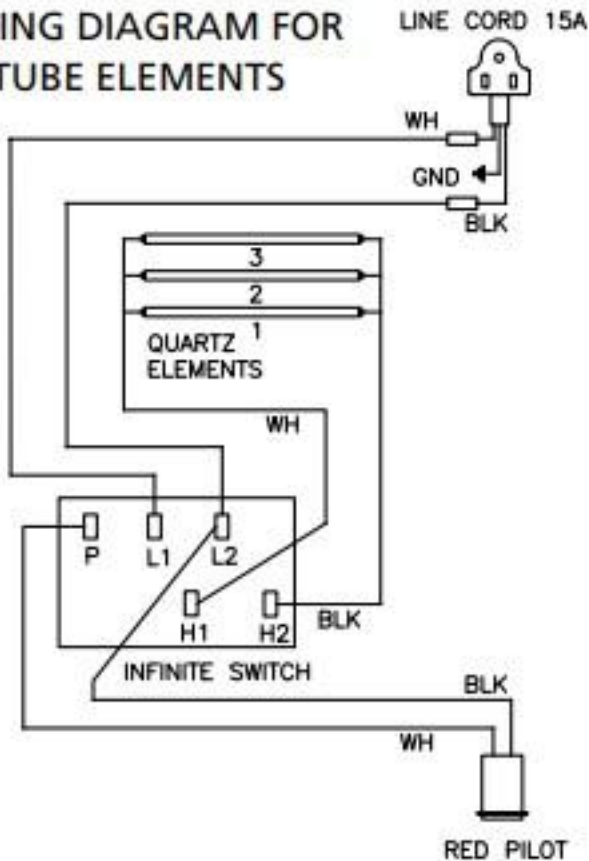

CM-24M WIRING DIAGRAM FOR METAL SHEATH ELEMENTS

LINE CORD 15A

CM-24Q WIRING DIAGRAM FOR QUARTZ TUBE ELEMENTS

CM-36M WIRING DIAGRAM FOR METAL SHEATH ELEMENTS

CM-36Q WIRING DIAGRAM FOR QUARTZ TUBE ELEMENTS