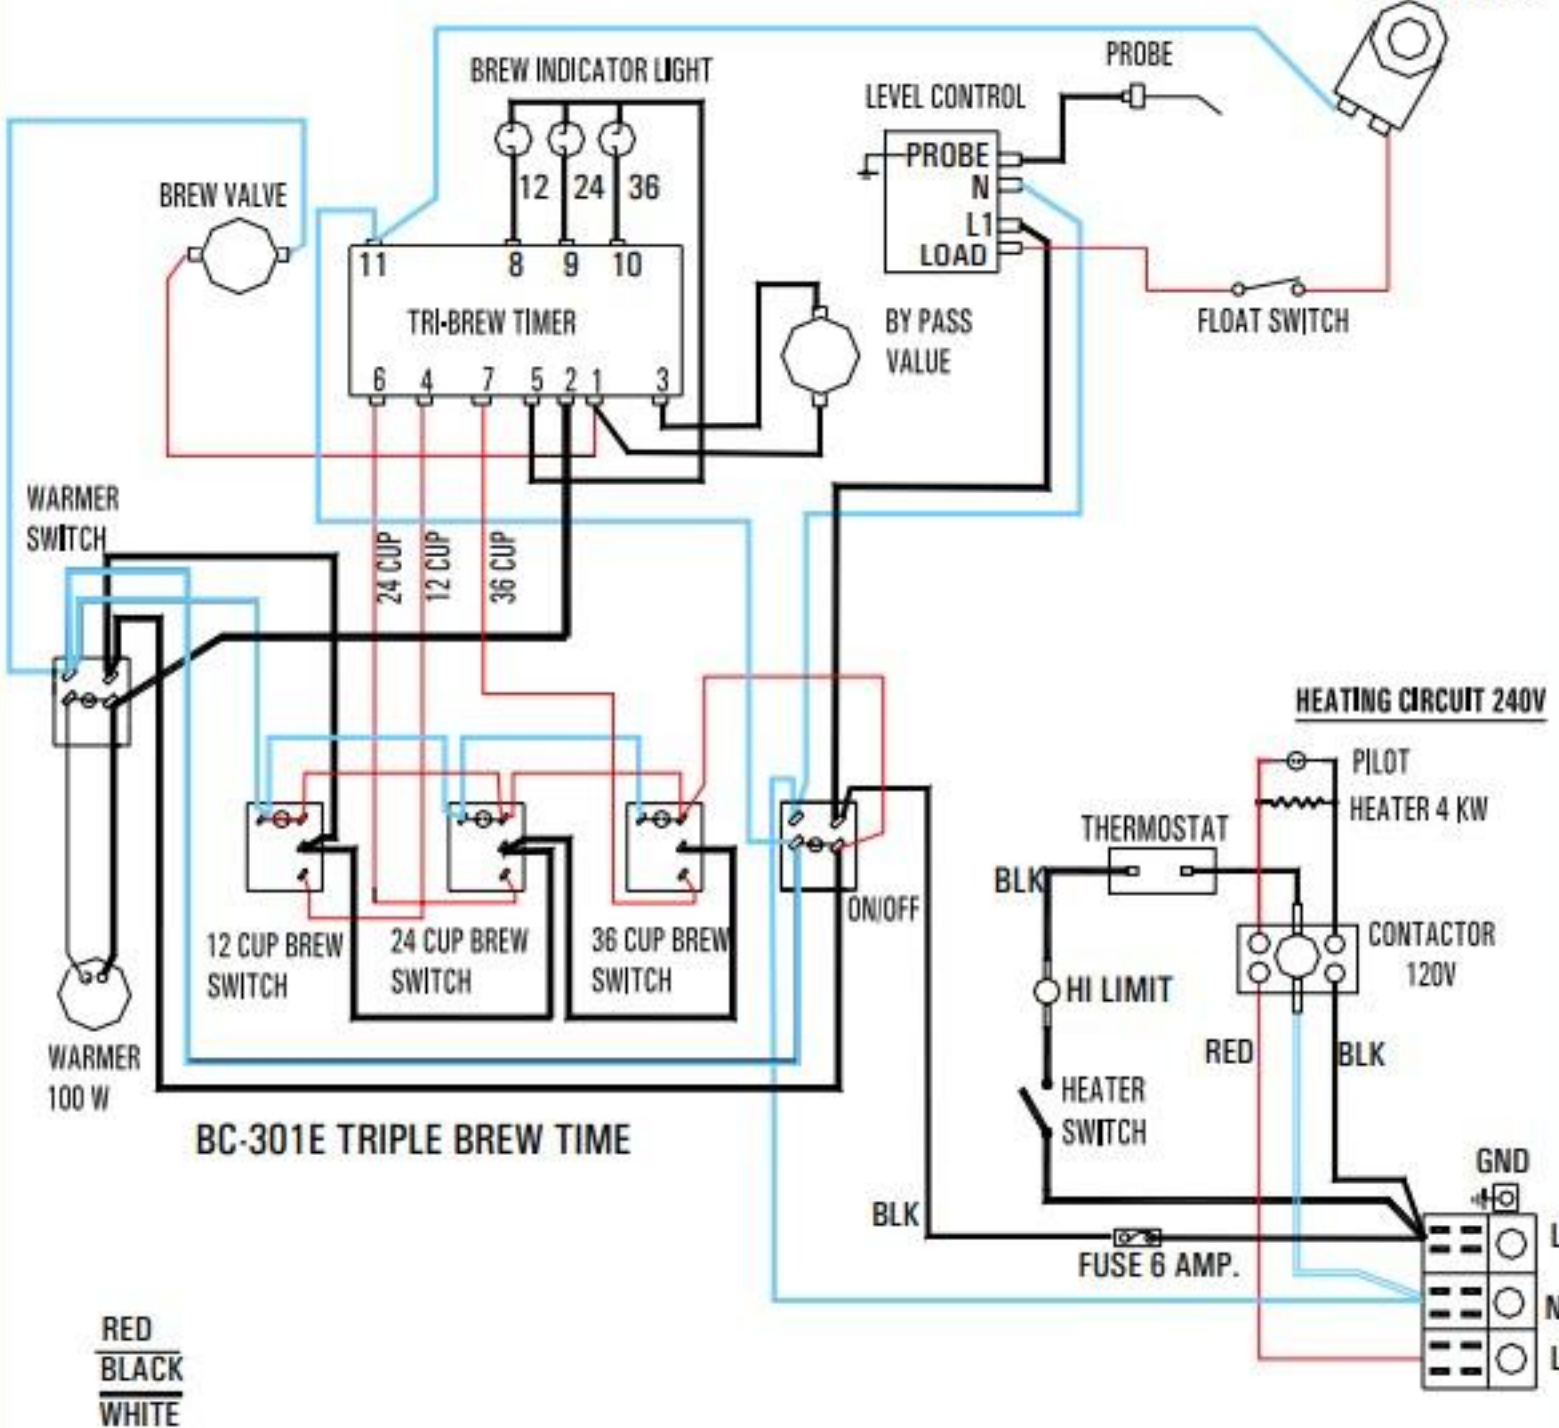

## BREW CIRCUIT (120 V; 1 PHASE)

## BC-2E SINGLE BREW TIME

RED  
BLACK  
WHITE

# BREW CIRCUIT

# REFILL CIRCUIT

INLET VALVE

BC-120E DUAL BREWTIME  
 BC-240E DUAL BREWTIME

RED  
BLACK  
WHITE

**BREW CIRCUIT**

**REFILL CIRCUIT**

**INLET VALVE**

**RED**  
**BLACK**  
**WHITE**