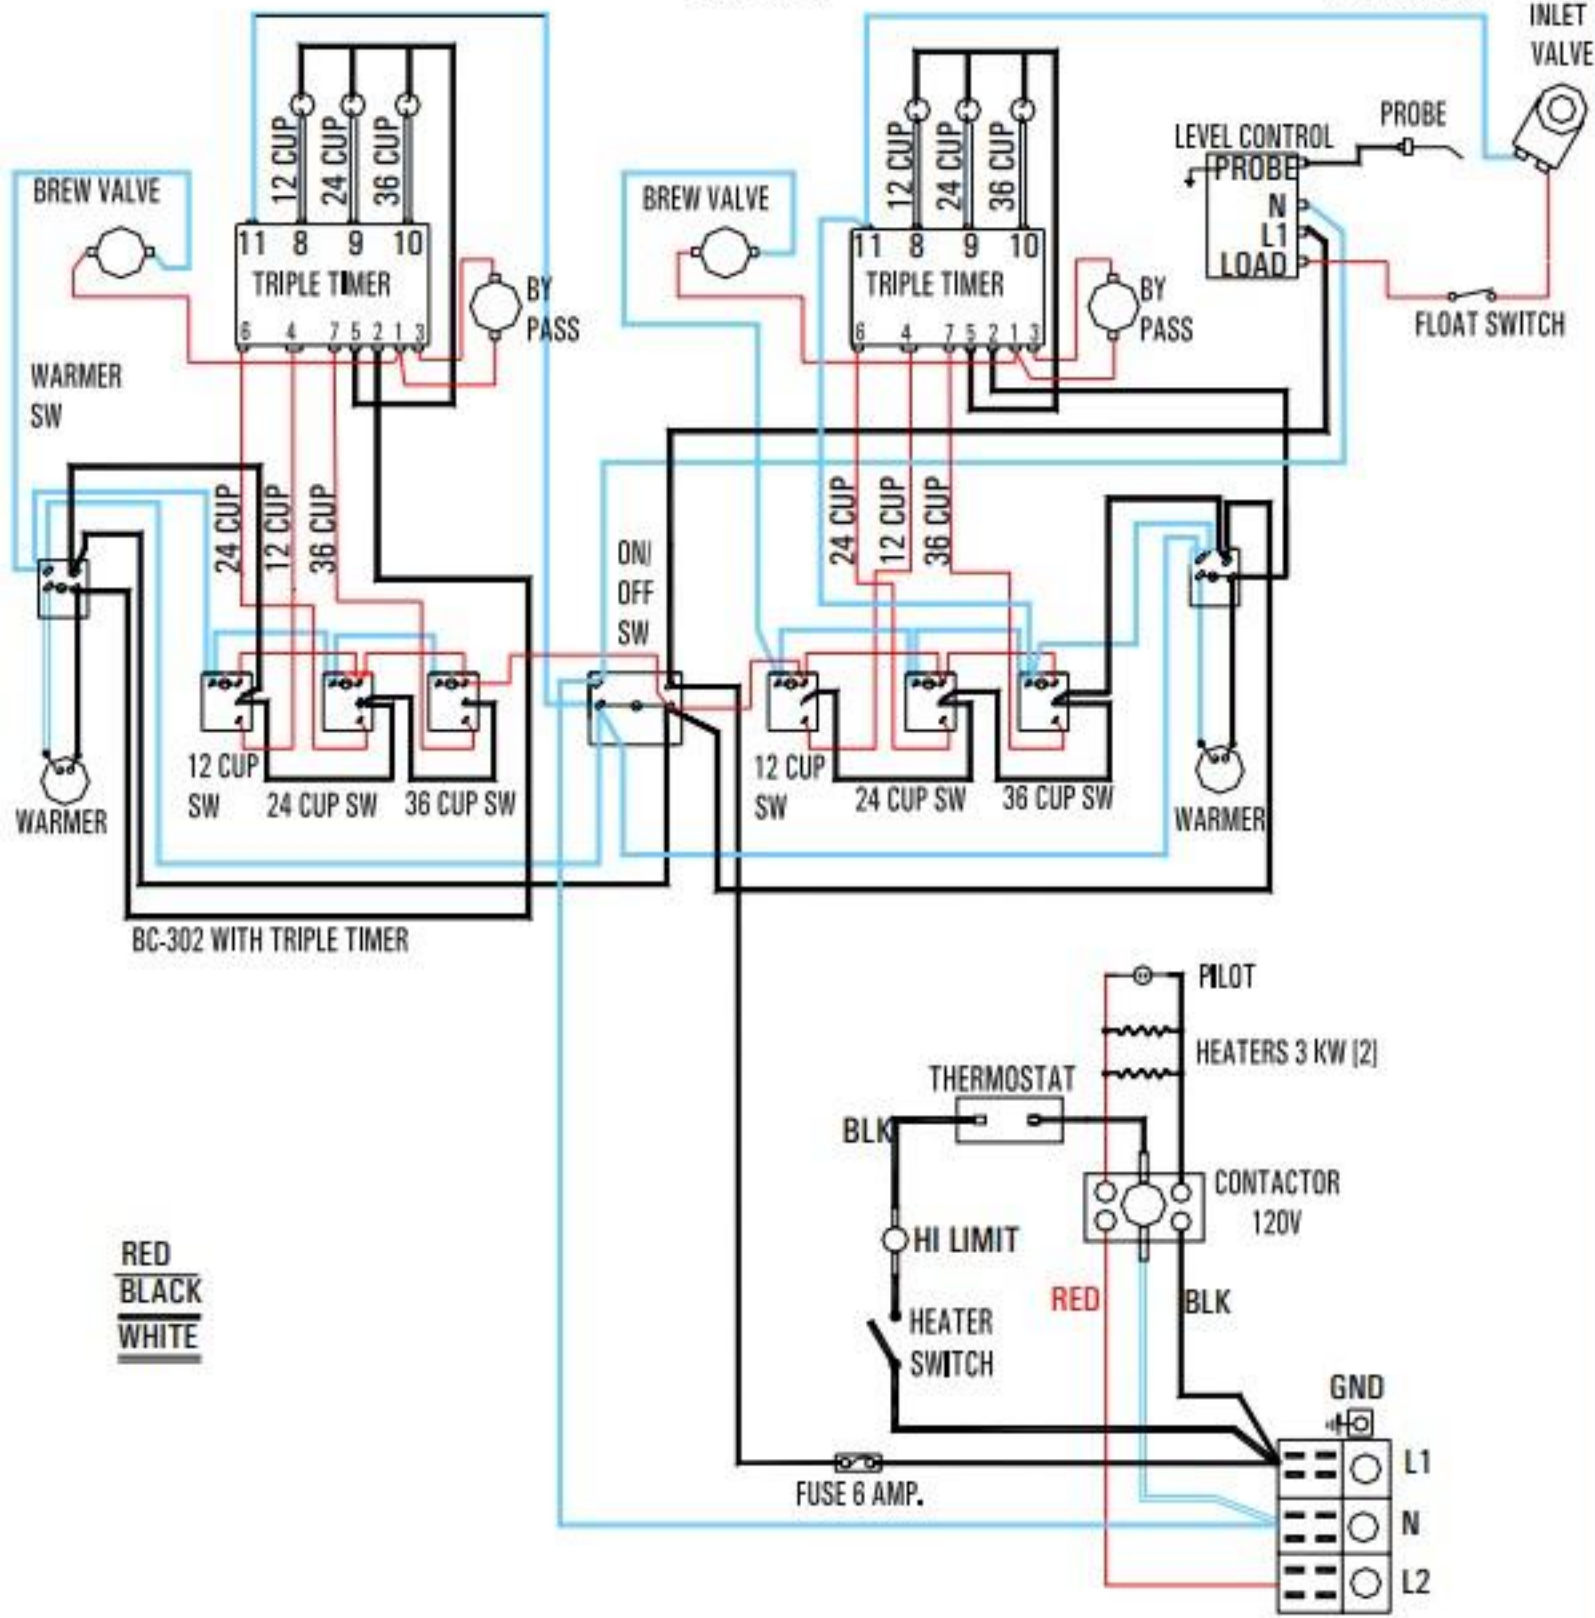

## REFILL CIRCUIT

## BREW CIRCUIT (120 V; 1 PHASE)

## BC-2E SINGLE BREW TIME

RED  
BLACK  
WHITE

# REFILL CIRCUIT

INLET VALVE

BC-120E DUAL BREWTIME  
 BC-240E DUAL BREWTIME

RED  
BLACK  
WHITE

**BREW CIRCUIT**

**REFILL CIRCUIT**

**INLET VALVE**

**RED**  
**BLACK**  
**WHITE**