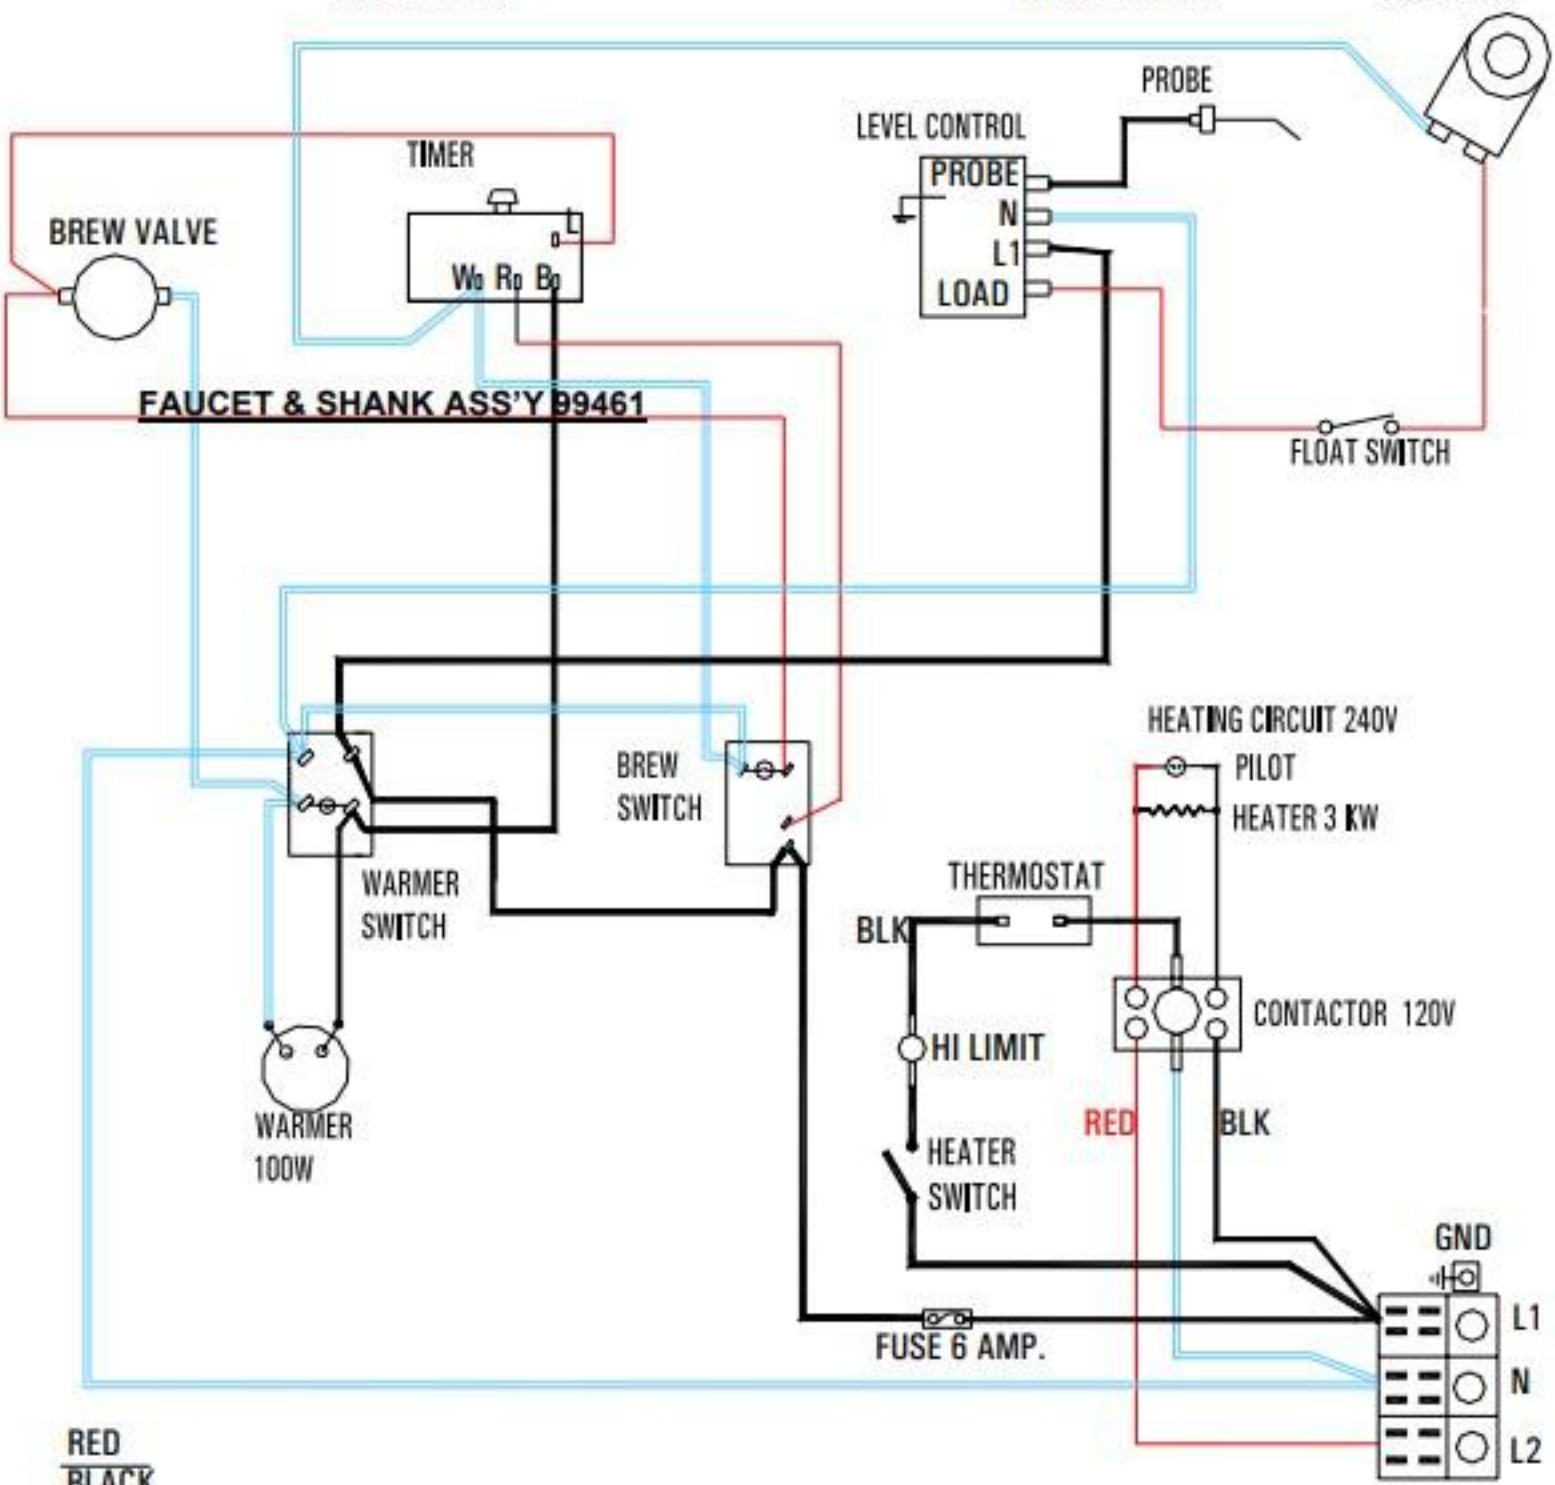

## REFILL CIRCUIT

## BC-2E SINGLE BREW TIME

RED  
BLACK  
WHITE

# BREW CIRCUIT

# REFILL CIRCUIT

INLET VALVE

BC-120E DUAL BREWTIME  
 BC-240E DUAL BREWTIME

RED  
BLACK  
WHITE

**BREW CIRCUIT**

**REFILL CIRCUIT**

**INLET VALVE**

**RED**  
**BLACK**  
**WHITE**