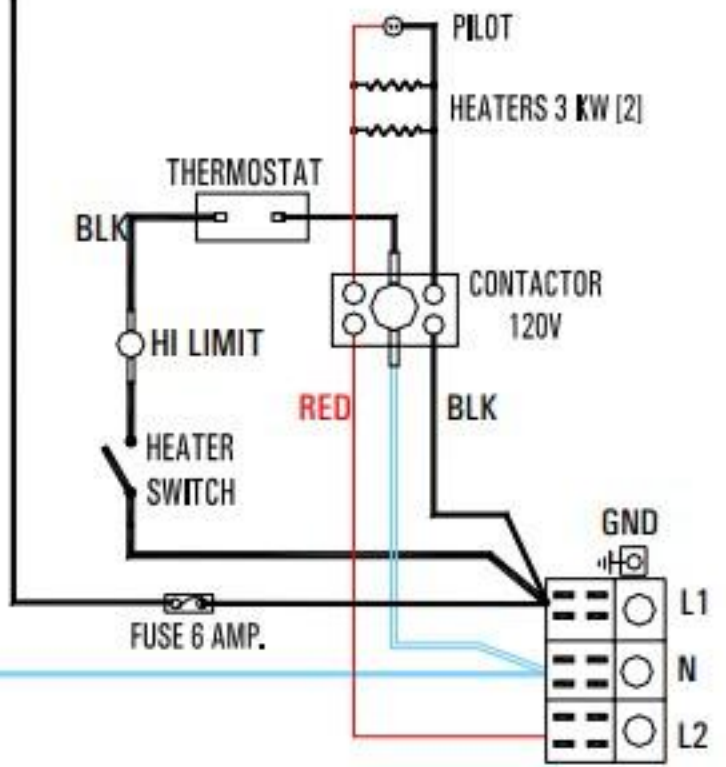

REFILL CIRCUIT

BREW CIRCUIT (120 V; 1 PHASE)

BC-2E SINGLE BREW TIME

RED
BLACK
WHITE