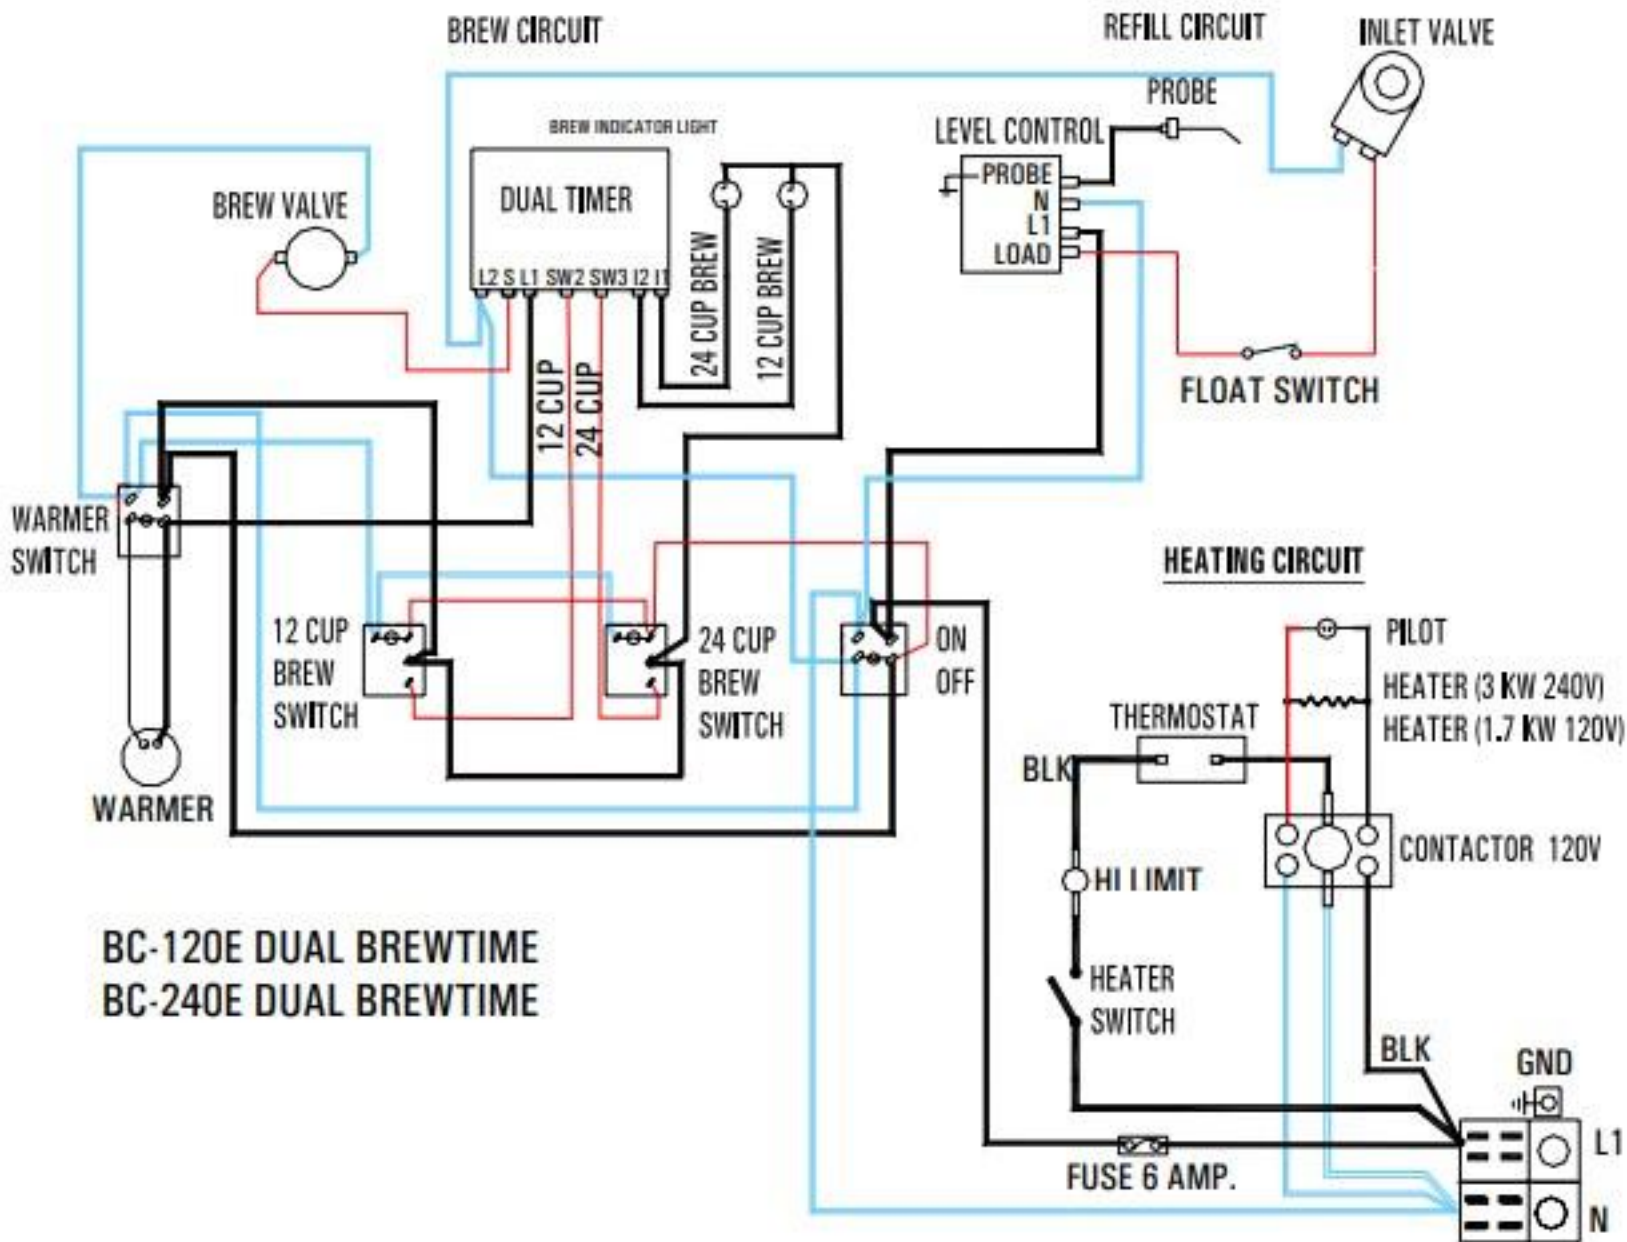

## BREW CIRCUIT (120 V; 1 PHASE)

## BC-2E SINGLE BREW TIME

RED  
BLACK  
WHITE

# BREW CIRCUIT

# REFILL CIRCUIT

INLET VALVE

BC-120E DUAL BREWTIME  
 BC-240E DUAL BREWTIME

RED  
BLACK  
WHITE

**BREW CIRCUIT**

**REFILL CIRCUIT**

**INLET VALVE**

**RED**  
**BLACK**  
**WHITE**