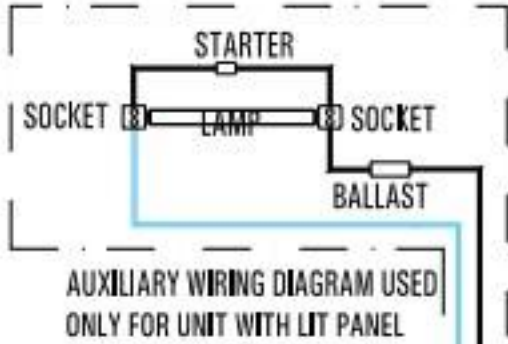

BREW CIRCUIT

REFILL CIRCUIT

## BREW CIRCUIT (120 V; 1 PHASE)