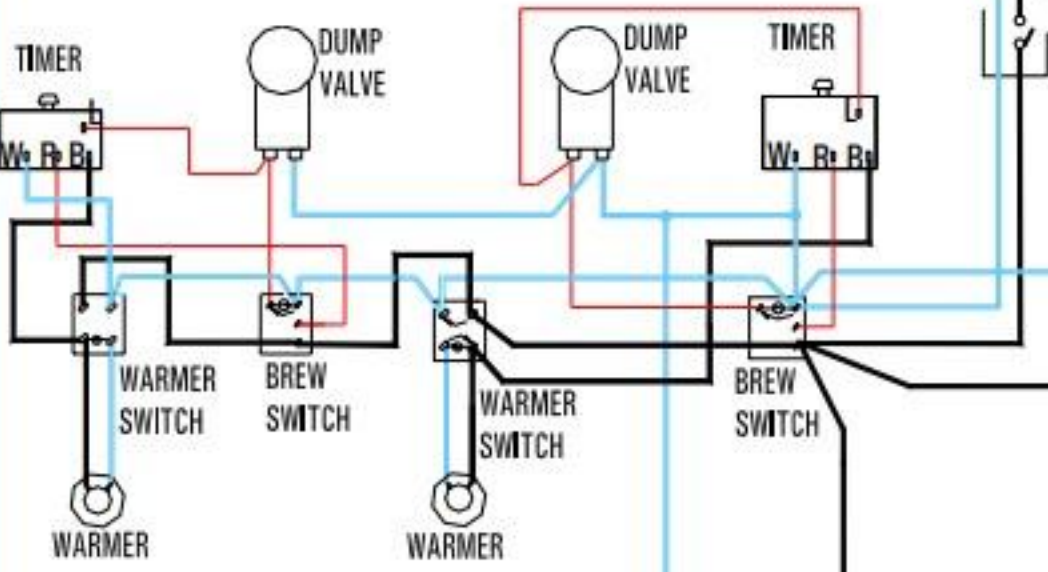

BREW CIRCUIT

REFILL CIRCUIT

## REFILL CIRCUIT

## BREW CIRCUIT (120 V; 1 PHASE)

# REFILL CIRCUIT

INLET VALVE

BC-120E DUAL BREWTIME  
 BC-240E DUAL BREWTIME

RED  
BLACK  
WHITE

**BREW CIRCUIT**

**REFILL CIRCUIT**

**INLET VALVE**

**RED**  
**BLACK**  
**WHITE**