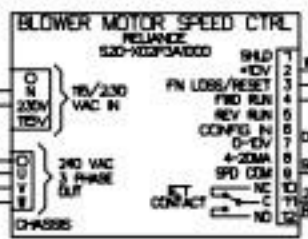

**COLOR CODE**  
 BK-BLACK  
 BL-BLUE  
 BR-BROWN  
 GR-GREEN  
 GY-GRAY  
 OR-ORANGE  
 R-RED  
 V-VIOLET  
 W-WHITE  
 Y-YELLOW

**BLODGETT**

C70  
 208-240 VAC  
 SINGLE PHASE  
 50/60 HZ, 2 WRE/G  
 T0420 - REV - C

CONTROL PLATE GROUND SCREW