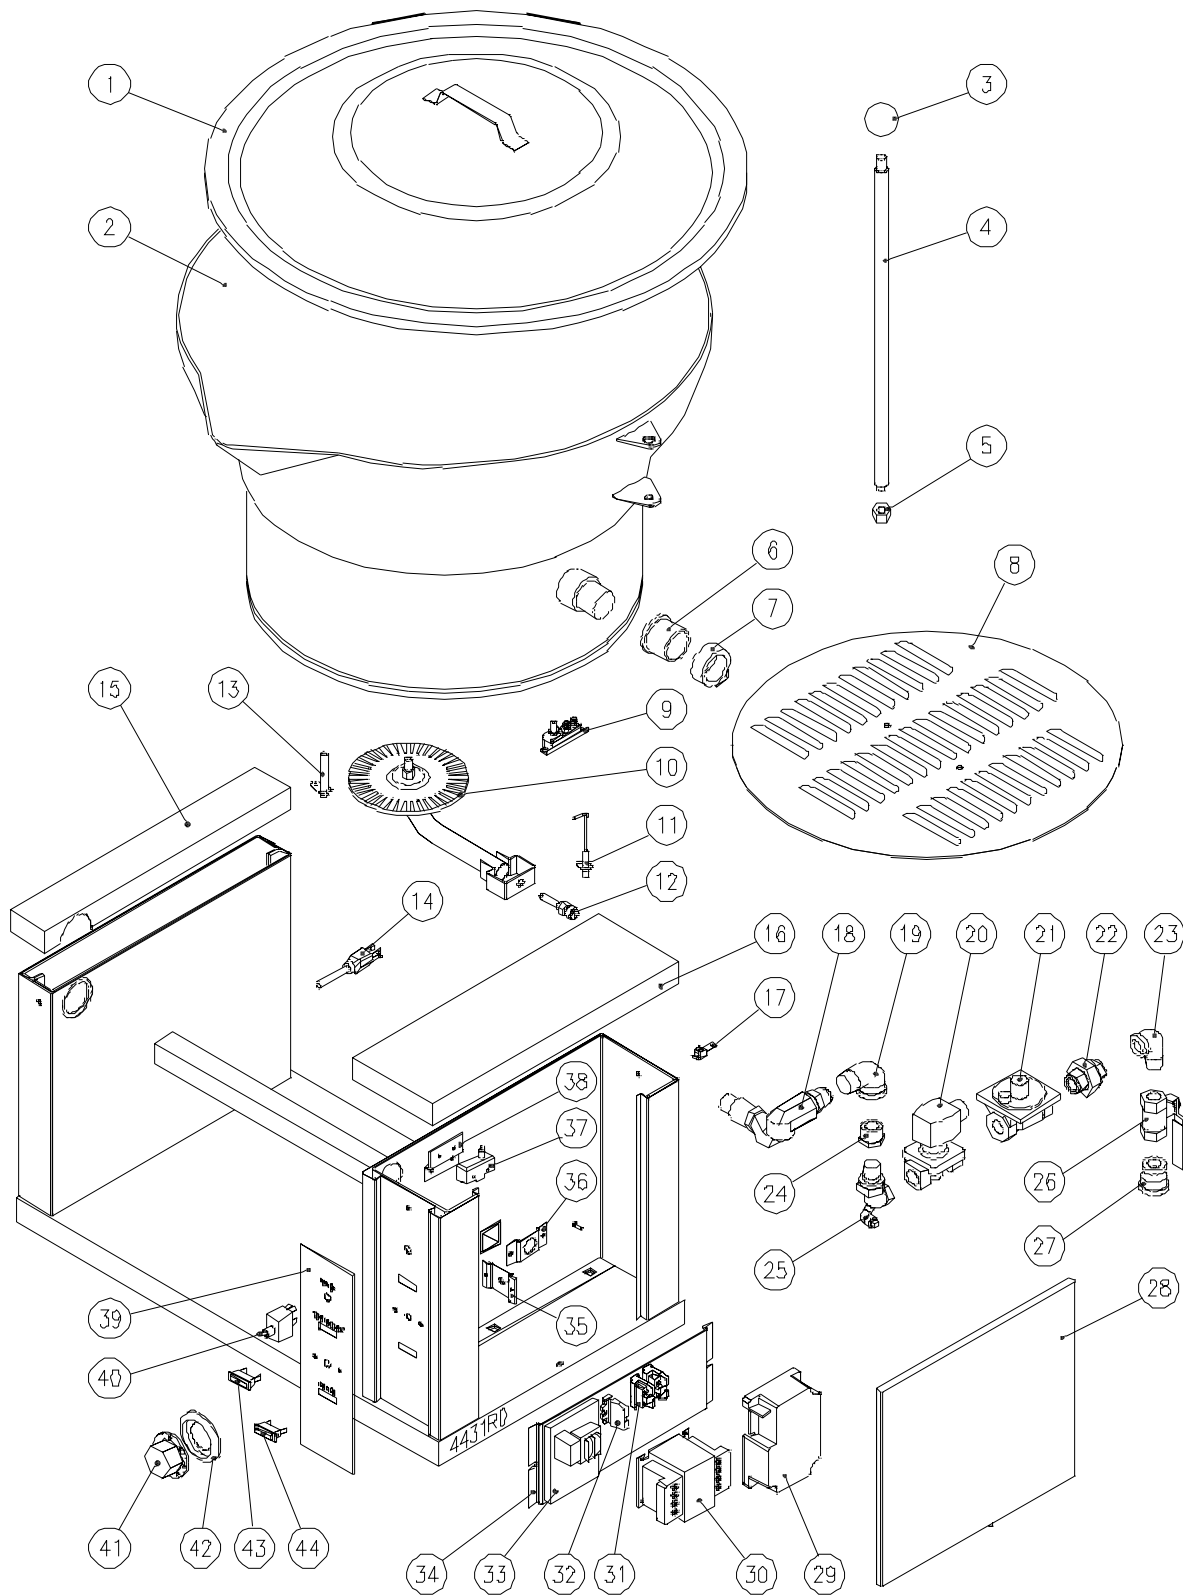

# PARTS LIST, ROUND GAS COUNTER TILTING SKILLET, BTT-16G

PARTS LIST, ROUND GAS COUNTER TILTING SKILLET, BTT-16G

<u>ITEM</u>	<u>Part Number</u>	<u>DESCRIPTION</u>	<u>QUANTITY</u>	
1	40756	Pan Cover	1	
2	41170	Pan Assembly	1	
3	40259	Knob-Red	1	
4	40745	Handle	1	
5	43292	Acorn Nut	1	
6	41815	Bearing	2	
7	40372	Actuator Collar	1	
8	40761	Bottom Cover	1	
9	41920	Thermal Switch HI-Limit	1	
10	41152	Burner	1	
11	41915	Sensor	1	
**	12	40758	Orifice NAT	1
		43368	Orifice LP	1
13	40775	Glow Coil	1	
14	40663	Cord Set	1	
15	41154	Left Hand Console Cover	1	
16	41155	Right Hand Console Cover	1	
17	40840	Ground Lug	1	
18	42268	Gas Swivel Joint	1	
19	41791	St. Elbow 3/4	1	
20	41907	Gas Solenoid	1	
**	21	41904	Gas Regulator, NAT	1
		41905	Gas Regulator, LP	1
22	41797	Union 1/2	1	
23	41790	St. Elbow 1/2	1	
24	41811	Red Bushing 3/4 - 1/2	1	
25	40771	Union Elbow Assembly	1	
26	41893	Ball Valve 1/2	1	
27	41812	Red Coupling	1	

PARTS LIST, ROUND GAS COUNTER TILTING SKILLET, BTT-16G

<u>ITEM</u>	<u>Part Number</u>	<u>DESCRIPTION</u>	<u>QUANTITY</u>	
	28	40762	Access Panel	1
	29	41802	Ignition Module, HSI, 8.5 Sec.	1
	30	40990	Transformer	1
	31	40708	Terminal Block	2
	32	40707	End Section	1
**	33	41127	Control c/w Pot, 120V	1
		41128	Control c/w Pot, 240V	1
	34	40354	Component Mounting Plate	1
	35	40438	Pot Spacer	1
	36	40763	Retaining Bracket	1
	37	40938	Limit Switch	1
	38	40765	Switch Mounting Bracket	1
	39	41153	Control Label	1
	40	41883	Power Switch	1
**	41	40740	Dial (F)	1
		40828	Dial (C)	1
	42	40994	Bezel	1
	43	42415	Pilot Light - Red, 120V	1
	44	40955	Pilot Light - Green, 28V	1
*	45	43369	Wire Harness for 9-3056	1
*	46	42270	Terminal Block	2
*	47	40738	Thermocouple Extension	1
*	48	40737	Thermocouple	1
*	49	40772	Operation Label (English)	1
		40773	Operation Label (French)	1
*	50	41882	Rotary Shaft Seal	1