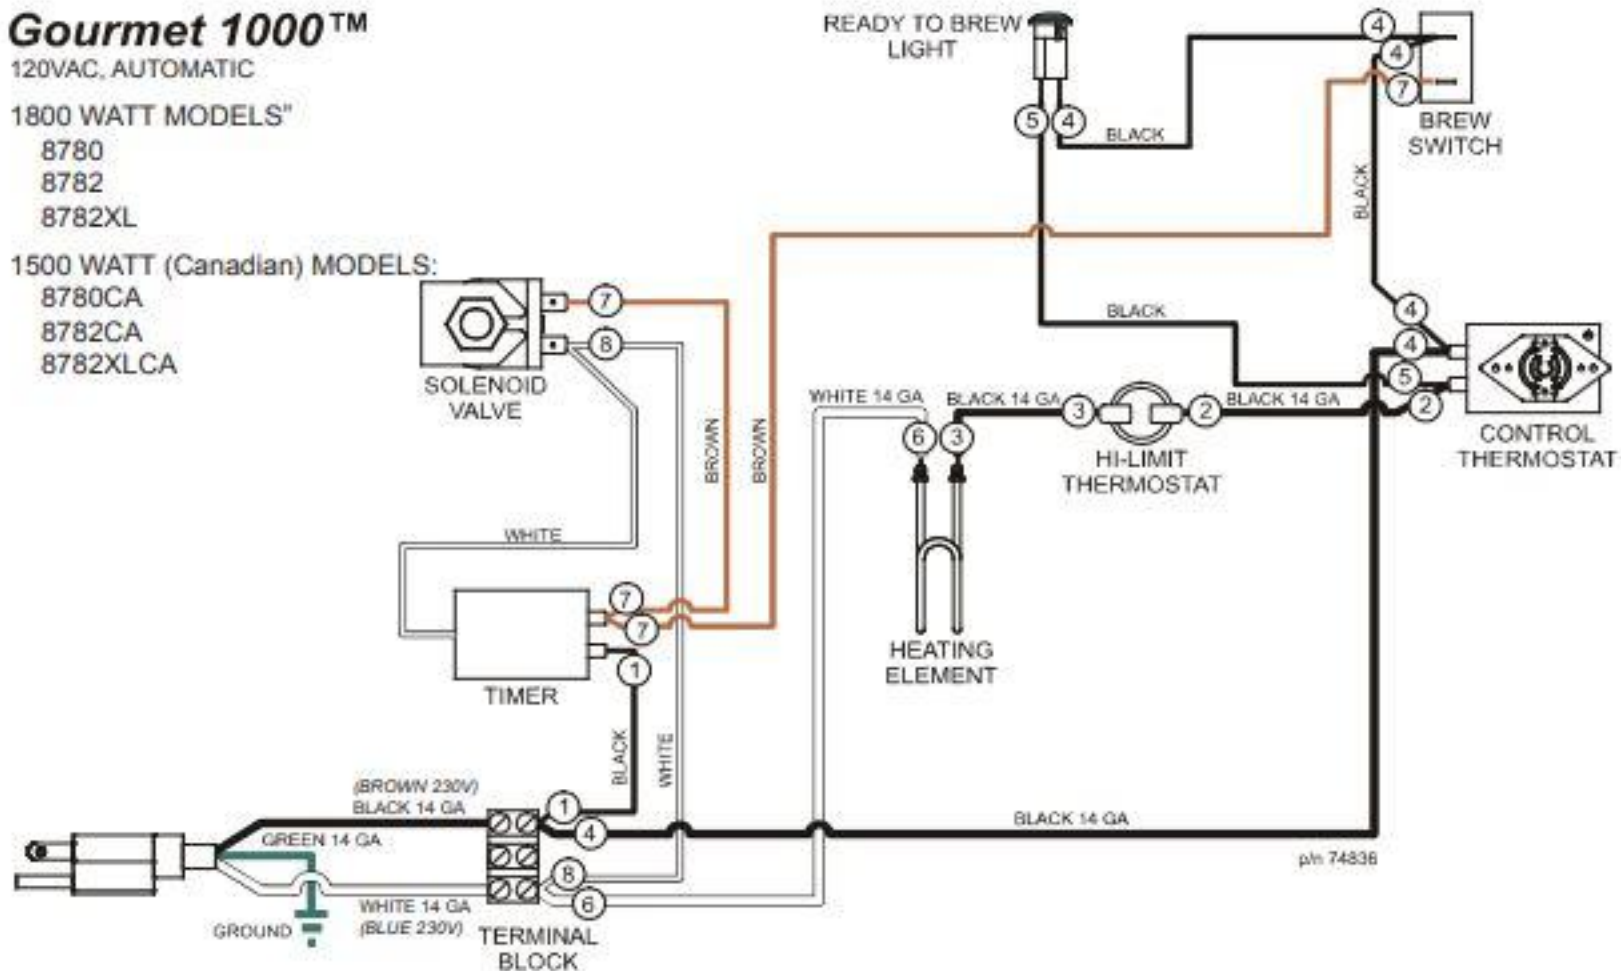

Gourmet 1000™

120VAC, AUTOMATIC

1800 WATT MODELS*

8780

8782

8782XL

1500 WATT (Canadian) MODELS:

8780CA

8782CA

8782XLCA