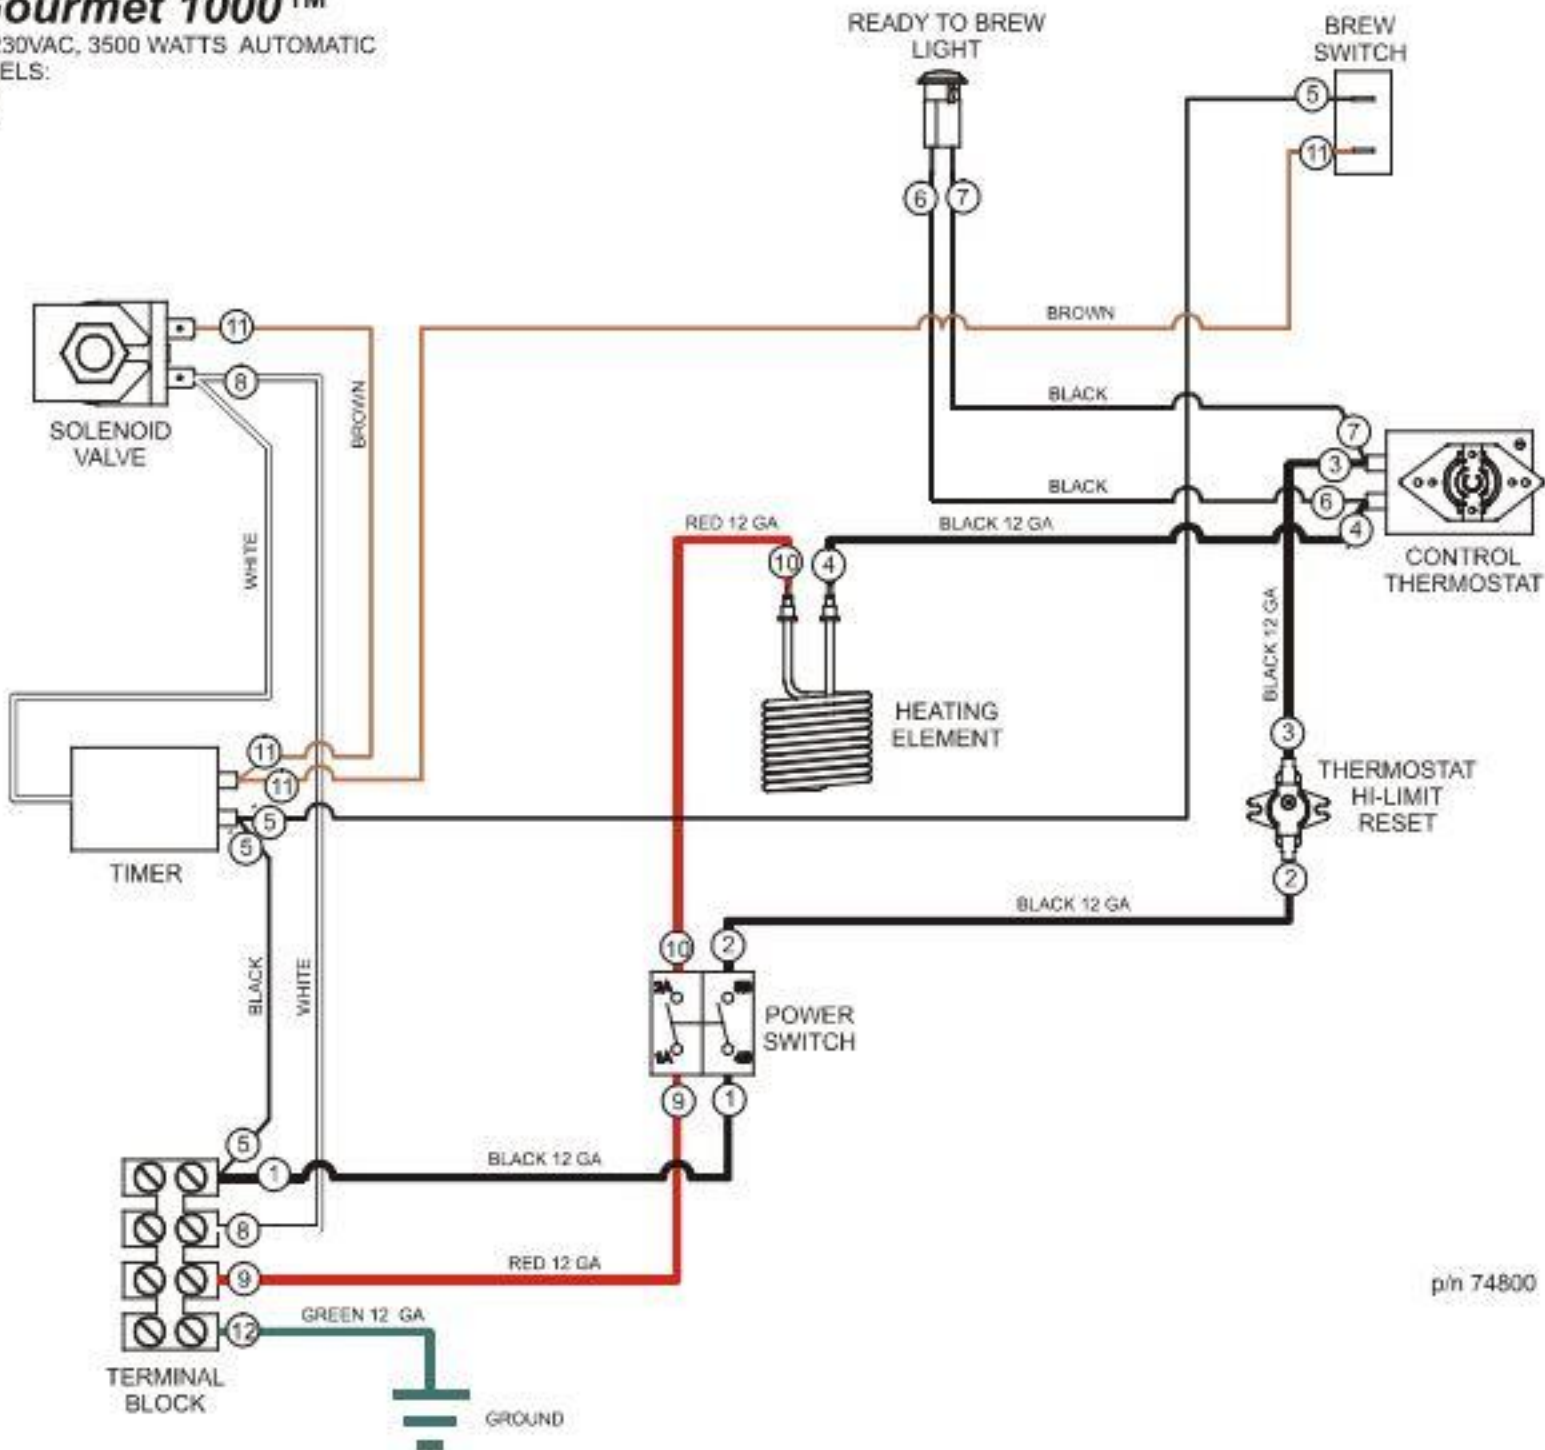

Gourmet 1000™

115/230VAC, 3500 WATTS AUTOMATIC

MODELS:

8786

8788

p/n 74800