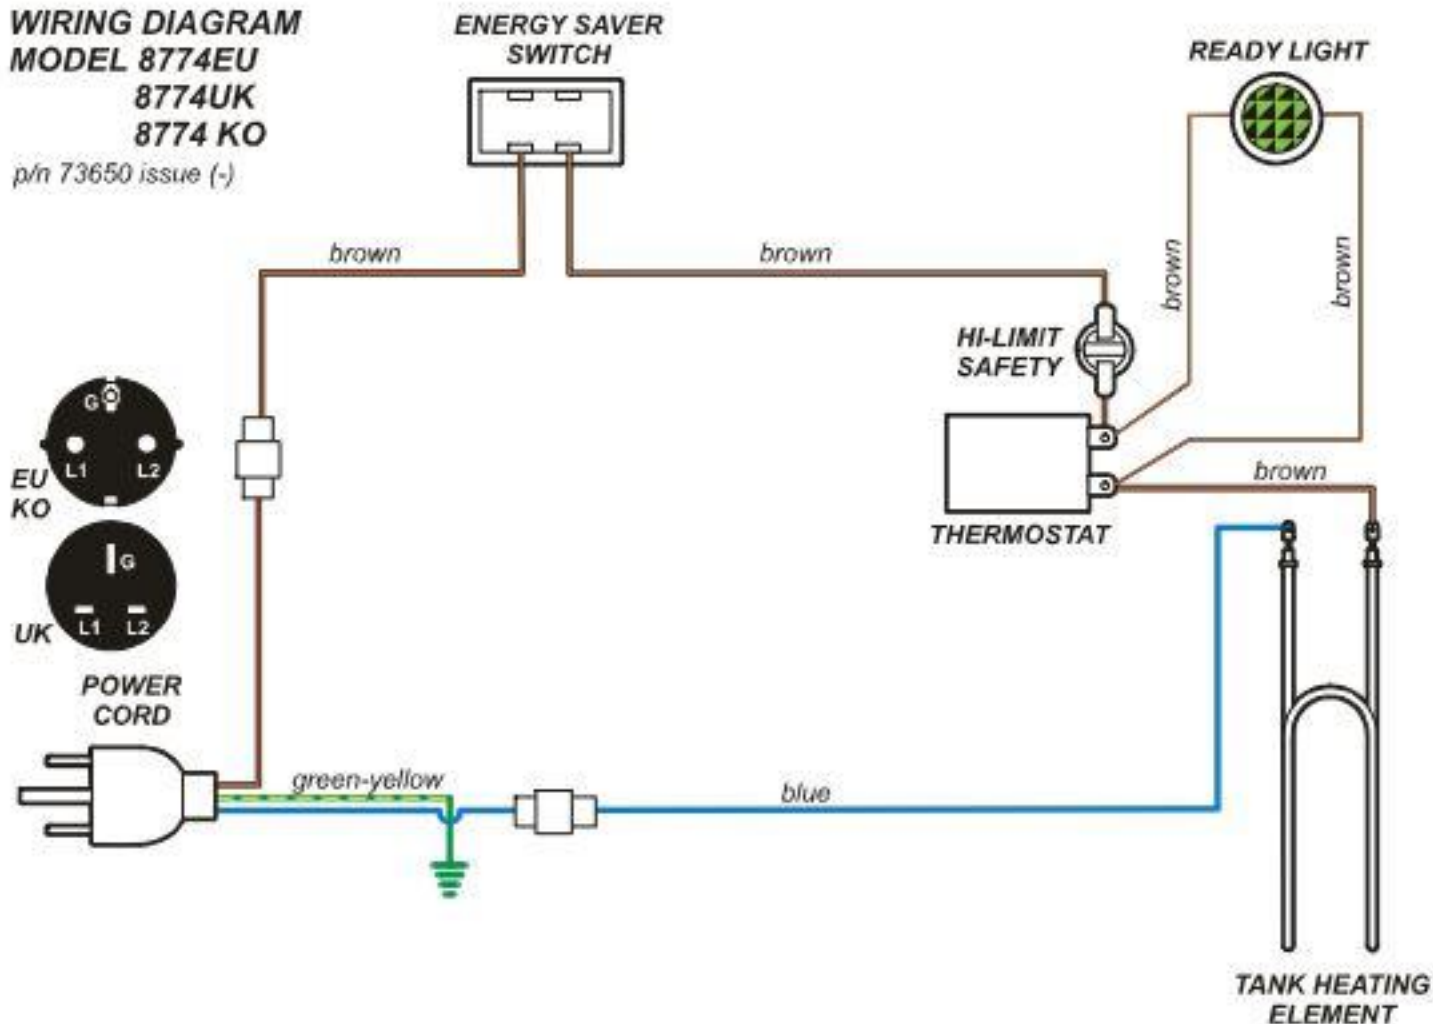

WIRING DIAGRAM
MODEL 8774EU
8774UK
8774 KO

p/n 73650 issue (-)

WIRING DIAGRAM
MODEL 8774AU

p/n 71151 issue (-)

WIRING DIAGRAM
MODELS 8773 AU
8773 EU
8773 UK

ENERGY SAVER SWITCH

BREW SWITCH

READY LIGHT

HI-LIMIT SAFETY

THERMOSTAT

SOLENOID

TANK HEATING ELEMENT

WIRING DIAGRAM
MODEL 8773
(U.S. & CANADA)
p/n 70547 Issue D

**ENERGY SAVER
SWITCH**

**BREW
SWITCH**

READY LIGHT

NEMA 5-15P

**POWER
CORD**

TIMER

**HI-LIMIT
SAFETY**

THERMOSTAT

SOLENOID

**TANK HEATING
ELEMENT**