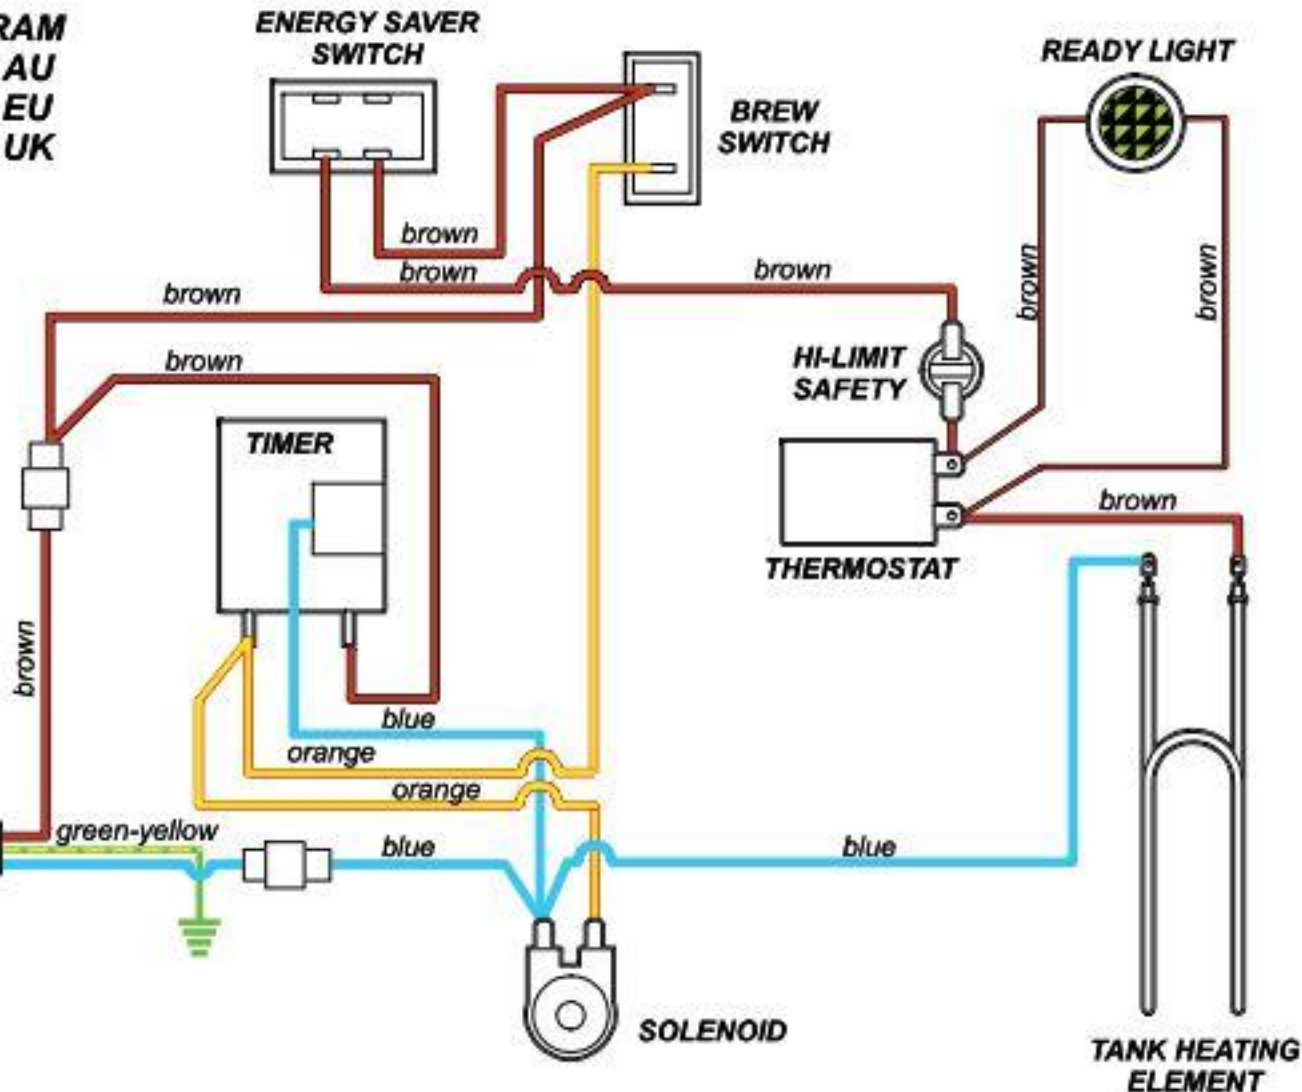

HI-LIMIT SAFETY

THERMOSTAT

SOLENOID

TANK HEATING ELEMENT

WIRING DIAGRAM
MODEL 8773
(U.S. & CANADA)
p/n 70547 Issue D

**ENERGY SAVER
SWITCH**

**BREW
SWITCH**

READY LIGHT

NEMA 5-15P

**POWER
CORD**

TIMER

**HI-LIMIT
SAFETY**

THERMOSTAT

SOLENOID

**TANK HEATING
ELEMENT**