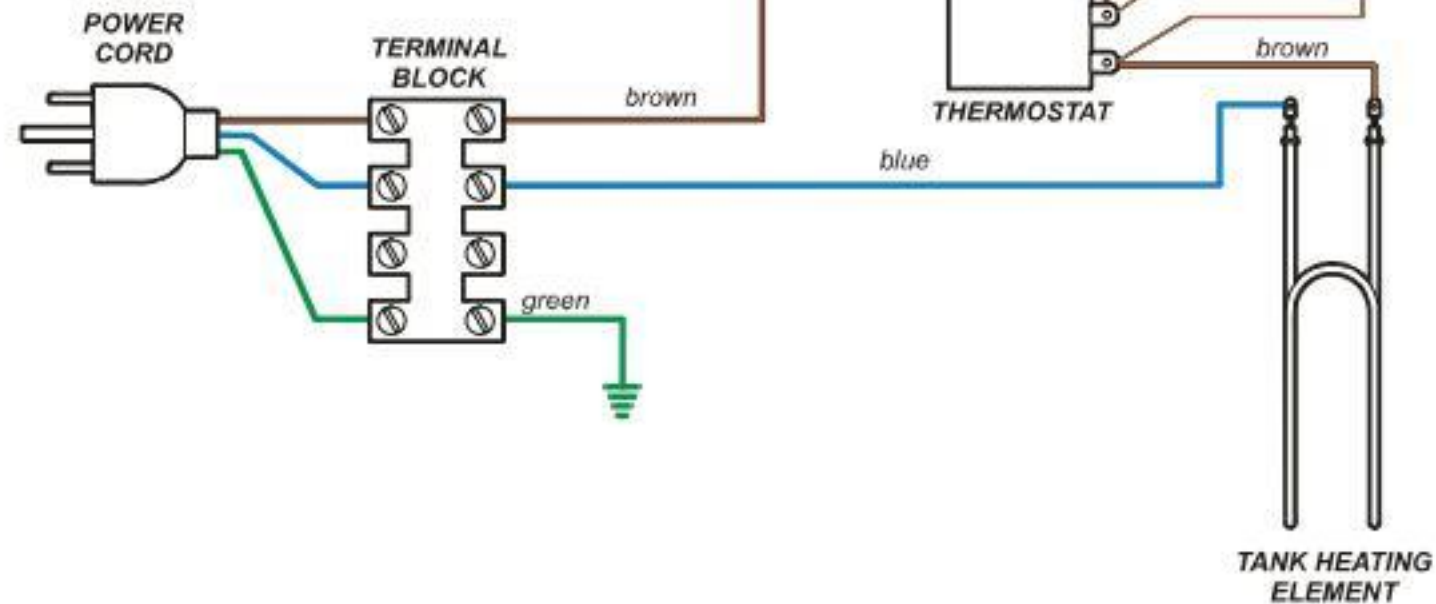

WIRING DIAGRAM
MODEL 8774EU
8774UK
8774 KO

p/n 73650 issue (-)

WIRING DIAGRAM
MODEL 8774AU

p/n 71151 issue (-)

WIRING DIAGRAM
MODELS 8773 AU
8773 EU
8773 UK

ENERGY SAVER SWITCH

BREW SWITCH

READY LIGHT

HI-LIMIT SAFETY

THERMOSTAT

SOLENOID

TANK HEATING ELEMENT

WIRING DIAGRAM
MODEL 8773
(U.S. & CANADA)
p/n 70547 Issue D

**ENERGY SAVER
SWITCH**

**BREW
SWITCH**

READY LIGHT

NEMA 5-15P

**POWER
CORD**

TIMER

**HI-LIMIT
SAFETY**

THERMOSTAT

SOLENOID

**TANK HEATING
ELEMENT**