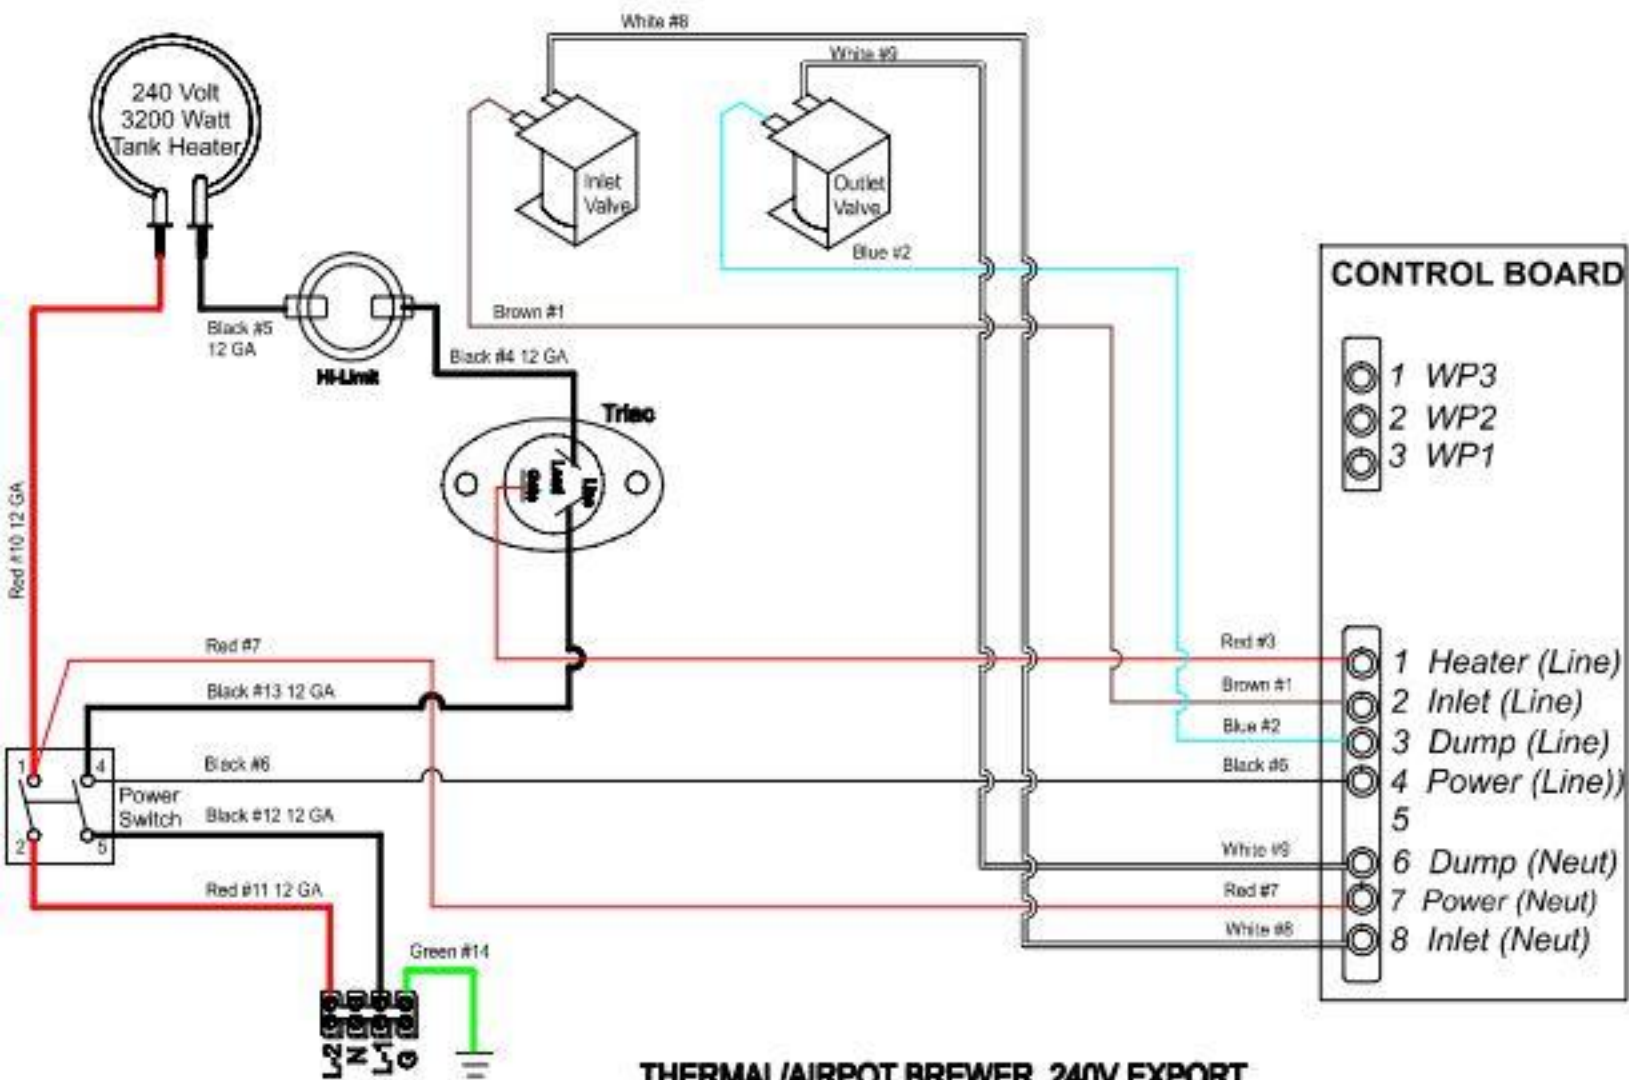

(THERMAL/AIRPOT BREWER, 120V, 1800W)

MODEL:	VOLTS:	WATTS:	PHASE:
2080	120V	1800 ♣	1
2082	120V	1800 ♣	1

♣ 1500 watts in Canada

THERMAL/AIRPOT BREWER, 240V EXPORT

MODEL:	VOLTS:	PHASE:	WATTS:
2286EX	240V	1	3200
2288EX	240V	1	3200