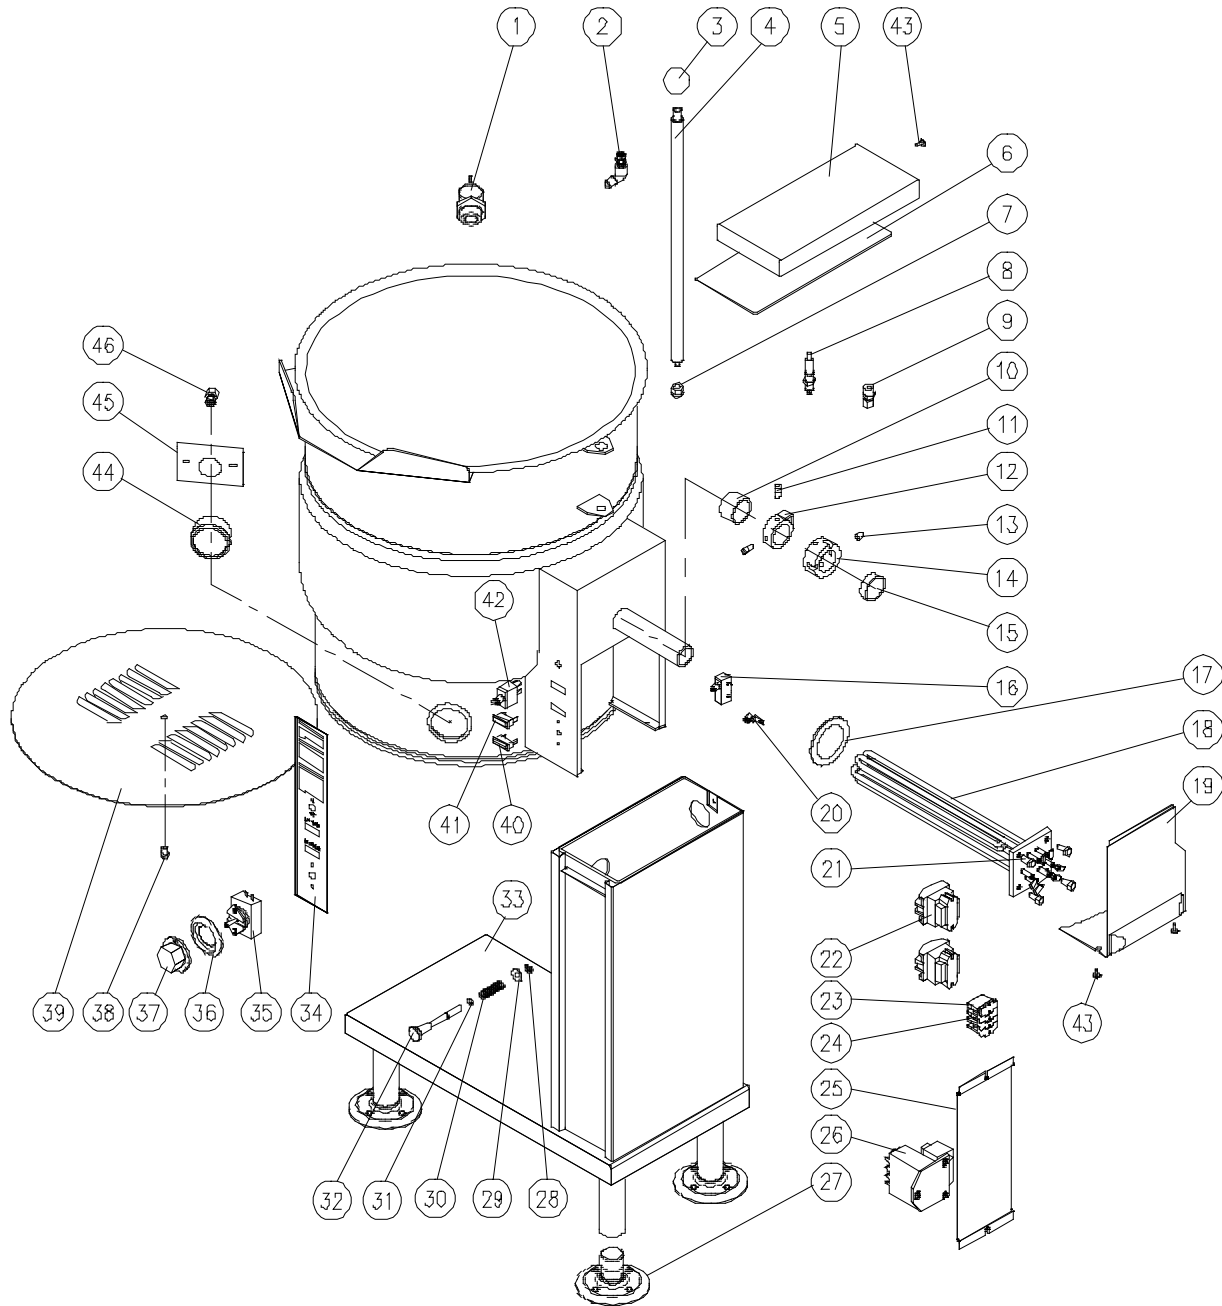

PARTS LIST - SELF-GENERATING STEAM JACKETED TILTING KETTLE, MODEL: KTT-20E

5186R1

PARTS LIST - SELF-GENERATING STEAM JACKETED TILTING KETTLE, MODEL: KTT-20E

	<b><u>ITEM</u></b>	<b><u>Part #</u></b>	<b><u>DESCRIPTION</u></b>	<b><u>QUANTITY</u></b>
	1	40613	Relief Valve 50 PSI	1
*		41044	Down Tube	1
	2	40548	Air Vent Assembly	1
	3	40259	Phenolic Knob	1
	4	42795	Handle	1
	5	40352	Console Cover	1
	6	40473	Console Cover Gasket	1
	7	42948	Acorn Nut ½ - 13 NC	1
	8	40930	Probe	1
	9	40205	Thermostat Probe Fitting	1
	10	41754	Inner Bearing	1
	11	41803	Set Screw 3/8 - 16 x ½"	2
	12	40372	Actuating Collar	1
	13	41837	Hex Socket Set Screw 3/8 - 16 x ½"	1
*		43298	Spring Pin 1/4 x 2-1/4" LG	1
	14	41307	Cam Collar	1
	15	41753	Outer Bearing	1
	16	40938	Interlock Switch	1

PARTS LIST - SELF-GENERATING STEAM JACKETED TILTING KETTLE, MODEL: KTT-20E

	<u>ITEM</u>	<u>Part #</u>	<u>DESCRIPTION</u>	<u>QUANTITY</u>
	36	40994	Bezel	1
	37	41006	Dial (with numbers on it)	1
	37	42456	Dial (with numbers on it)	1
	38	40095	Bolt	1
	39	41565	Bottom Cover	1
	40	40954	Pilot Light – Red 240V	1
	41	40953	Pilot Light – Amber 240V	1
		43391	Pilot Light – Red 28V	1
	42	41883	Power Switch	1
	43	40076	Screw 10-32 x 1/2	3
	44	40907	Pressure Gauge	1
	45	41609	Pressure Gauge Mounting Bracket	1
	46	40415	Connector 1/4" C x 1/4" FP	1
*	47	41622	Copper Tube Pressure Gauge	1
*	48	40425	Pressure Gauge Kettle Fitting	1
*	49	43323	Bearing Retainer	2
**	50	40974	Transformer 380V	1
		40974	Transformer 416V	1
		40980	Transformer 480V	1
		40985	Transformer 600V	1
*	52	40682	Wire Harness	1
		41861	Fuse – 250V, 3A, 208-240V units	2
		41861	Fuse 250V, 3A, 220/380 and 240/415V units	1
		41765	Fuse 600V, 1/2A, 380-600V units	2
		41844	Fuse holder, 208-240V units	2
		41844	Fuse holder 220/380V and 240/415V	1