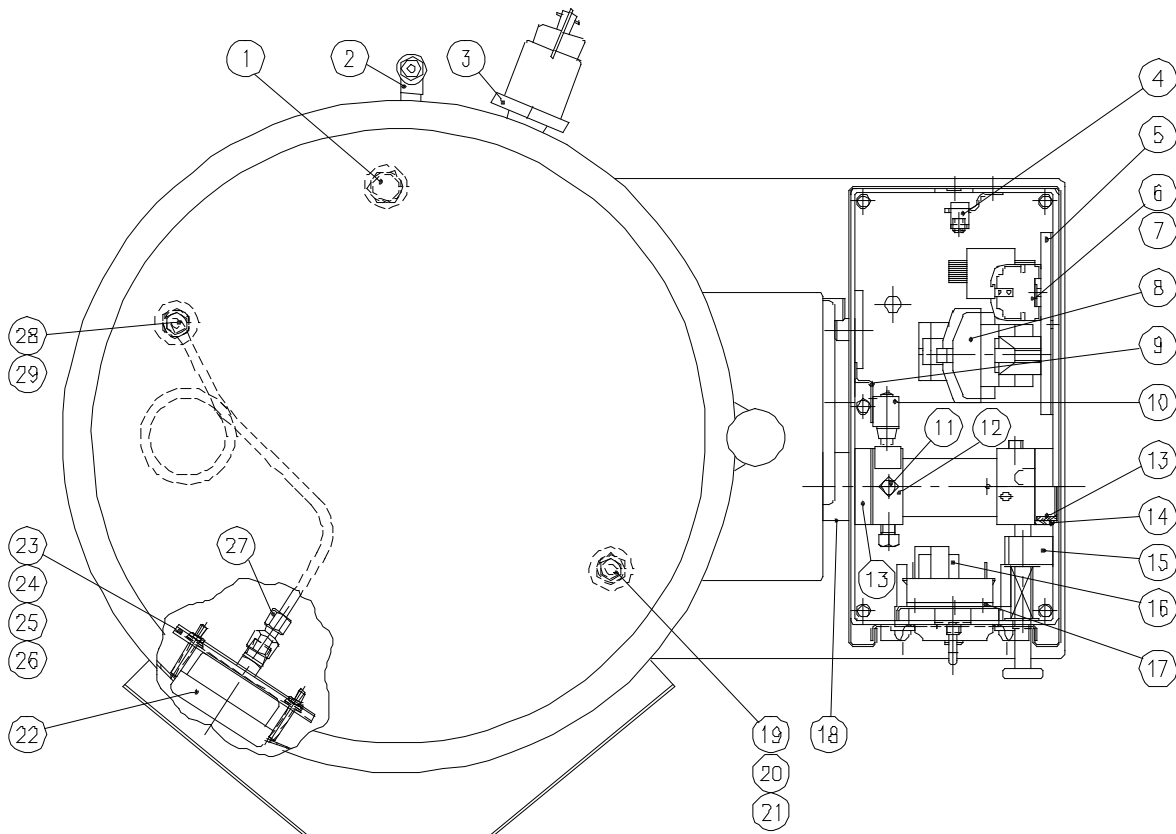

PARTS LIST, SELF-GENERATING STEAM JACKETED COUNTER TILTING KETTLES,
KTT-6E, KTT-10E, KTT-12E

Figure 1

00464R0
1/4

PARTS LIST, SELF-GENERATING STEAM JACKETED COUNTER TILTING KETTLES,
KTT-6E, KTT-10E, KTT-12E

<u>ITEM</u>	<u>PART#</u>	<u>DESCRIPTION</u>	<u>QUANTITY</u>	
			<u>KTT-6E</u>	<u>KTT-10E</u> <u>KTT-12E</u>
1	40930	Liquid Level Probe	1	1
2	40548	Air Vent Assembly	1	1
3	40613	Safety Relief Valve	1	1
4	40840	Ground Lug	1	1
5	40354	Component Mounting Bracket	1	1
6	40708	Terminal Block	3	3
7	40707	Terminal block section	1	1
**	40943	Contactor (208, 240V)	2	2
	40943	Contactor (380, 416, 480, 600V)	1	1
9	42668	Micro Switch Bracket	1	1
10	40938	Micro Switch	1	1
11	41803	Square Head Set Screw 3/8 -16NC x 1/2	2	2
12	40372	Actuating Collar	1	1
13	41753	Trunnion Bronze Bearing	1	1
14	40358	Trunnion Bearing Housing	2	2
15	41219	Marine Lock Assembly	1	1
16	43063	Temperature Controller	1	1
17	40807	Mounting Plate	1	1
18	40357	Boston Bronze Bearing	1	1
19	40300	Reducer 3/8NPT - 1/4NPT	1	1
20	40423	Compression Fitting	1	1
21	41008	Temperature Probe	1	1
22	40907	Pressure Gauge	1	1
*	40751	"O" Ring	1	1
23	42667	Pressure Gauge Plate	1	1

PARTS LIST, SELF-GENERATING STEAM JACKETED COUNTER TILTING KETTLES,
KTT-6E, KTT-10E, KTT-12E

<u>ITEM</u>	<u>PART#</u>	<u>DESCRIPTION</u>	<u>QUANTITY</u>		
				<u>KTT-6E</u>	<u>KTT-10E</u> <u>KTT-12E</u>
	24	43289	Hex Nut #10 - 32NC Zinc	2	2
	25	43003	Flat Washer #10 Zinc	2	2
	26	43023	Split Lock Washer #10 Zinc	2	2
	27	40415	Compression Fitting	1	1
	28	40425	Compression Fitting	1	1
	29	41621	Copper Tubing		1
		41620	Copper Tubing	1	
*	30	40689	Wire Harness - Thermostat	1	1
*	31	40690	Wire Harness - Elements	1	1
*	32	43290	Hex Bolt 5/16-18 x 1-1/4	4	4
*	33	43291	Flat Washer 5/16 x 1-1/2 OD	4	4
*	34	41044	Relief Valve Extension	1	1