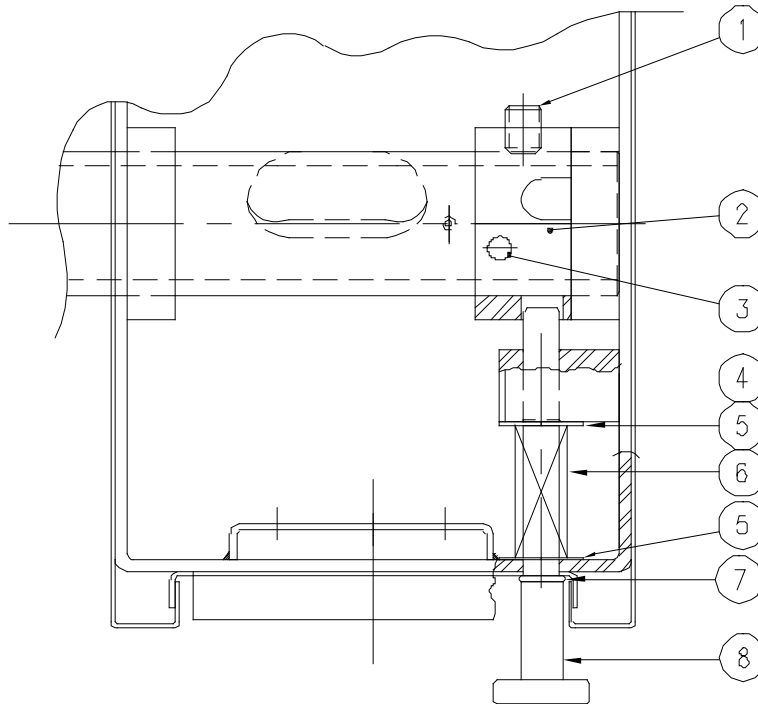

PARTS LIST, SELF-GENERATING STEAM JACKETED COUNTER TILTING KETTLES,
KTT-6E, KTT-10E, KTT-12E

<u>ITEM</u>	<u>PART#</u>		<u>DESCRIPTION</u>	<u>FIGURE 2</u>	
				<u>QUANTITY</u>	
				<u>KTT-6E</u>	<u>KTT-10E</u> <u>KTT-12E</u>
* ** 30	40974		Transformer 380/416V-120V, 50/60 Hz, 100VA	1	1
	40980		Transformer 480V-120V, 60 Hz, 100VA	1	1
	40985		Transformer 600V-120V, 60 Hz, 100VA	1	1
* 31	41769		Fuse Holder 380, 416, 480V	2	2
* 32	41765		Fuse, ½ Amp, 600V (380, 416, 480, 600V)	2	2
* 33	43482		24" s/s stand with sliding drawer and drain connection	1	

* NOT SHOWN.

** SELECT AS REQUIRED.

PARTS LIST, SELF-GENERATING STEAM JACKETED COUNTER TILTING KETTLES,
KTT-6E, KTT-10E, KTT-12E

FIGURE 3

00465R0
1/4

<u>ITEM</u>	<u>PART#</u>	<u>DESCRIPTION</u>	<u>QUANTITY</u>
1	41837	Hex. Socket Set Screw 3/8 -16NCX 1/2	1
2	41307	Cam Collar	1
3	41841	Spring Pin 1/4 Dia. x 2 1/4" Lg.	1
4	40134	External Ring Spae-Naur #R1000-37	1
5	43297	Plain Washer 3/8 ID x 7/8 OD x T = 0.048	2
6	40808	Spring	1
7	40138	"O" Ring Seal, E-515-80-11, 5/16 I.D.	1
8	40803	Locking Pin	1