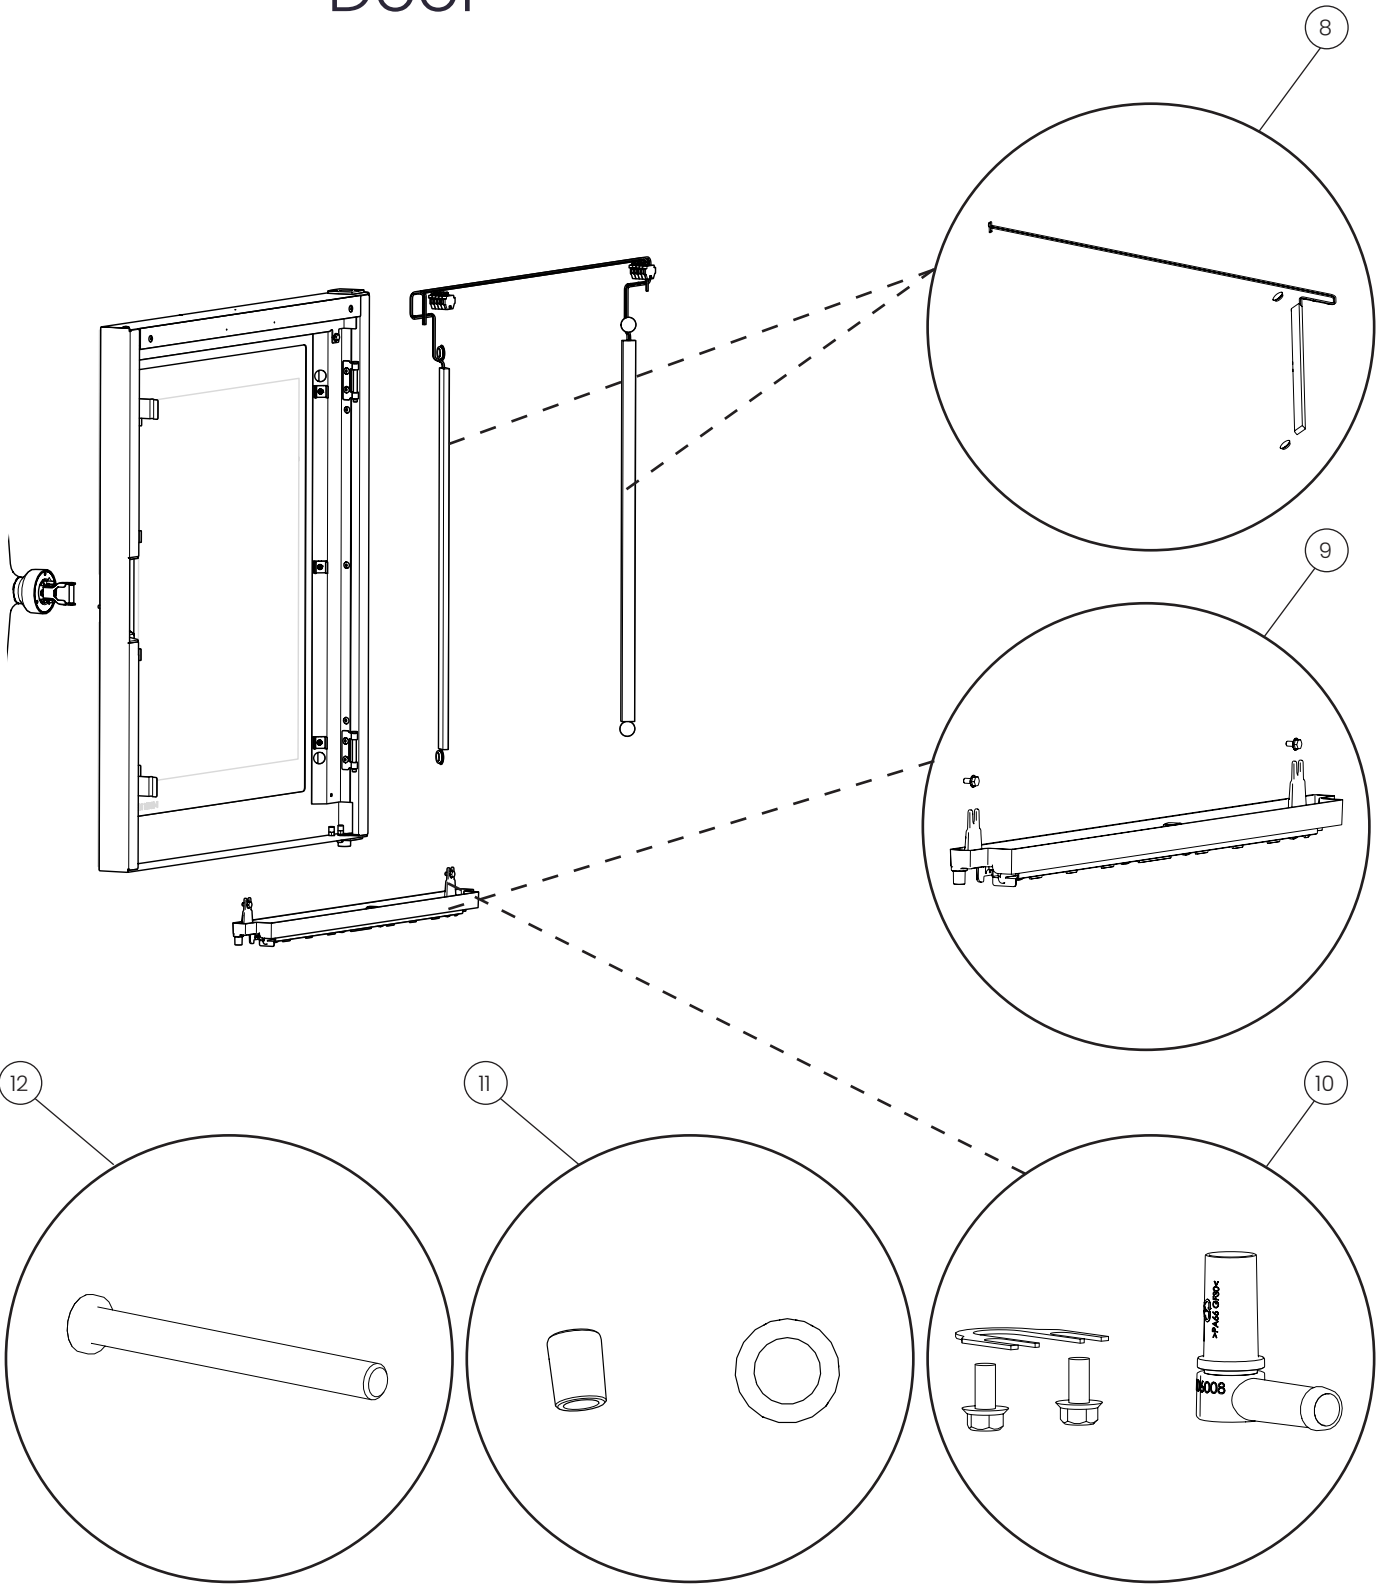

Door

POS.	PART NO.	DESCRIPTION
1	109552	Door 6-1/1 GN, spare parts
1	109553	Door 10-1/1 GN, spare parts
1	109554	Door 20-1/1 GN, spare parts
1	112143	Door 20-1/1 GN no flap, spare parts
1	109555	Door 6-2/1 GN, spare parts
1	109556	Door 10-2/1 GN, spare parts
1	109557	Door 20-2/1 GN, spare parts
1	112144	Door 20-2/1 GN no flap, spare parts
2	109586	Door frame with outer glass 6-1/1 GN, spare parts
2	109589	Door frame with outer glass 10-1/1 GN, spare parts
2	109590	Door frame with outer glass 20-1/1 GN, spare parts
2	109588	Door frame with outer glass 6-2/1 GN,, spare parts
2	109587	Door frame with outer glass 10-2/1 GN, spare parts
2	109591	Door frame with outer glass 20-2/1 GN, spare parts
3	109696	Inner glass 6-1/1 GN, spare parts
3	109698	Inner glass 10-1/1 GN, spare parts
3	109700	Inner glass 20-1/1 GN, spare parts
3	109697	Inner glass 6-2/1 GN, spare parts
3	109699	Inner glass 10-2/1 GN, spare parts
3	109701	Inner glass 20-2/1 GN, spare parts
4	109901	Middle glass 6-1/1 GN, spare parts
4	109903	Middle glass 10-1/1 GN, spare parts
4	109905	Middle glass 20-1/1 GN, spare parts
4	109902	Middle glass 6-2/1 GN, spare parts
4	109904	Middle glass 10-2/1 GN, spare parts
4	109906	Middle glass 20-2/1 GN, spare parts

Door

POS.	PART NO.	DESCRIPTION
5	109939	Door handle, spare parts
6	109942	Closing spring, spare parts
7	109943	Return spring, spare parts

Door

POS.	PART NO.	DESCRIPTION
8	109946	Led lights 6-x/1 GN, spare parts
8	109947	Led lights 10-x/1 GN, spare parts
8	109948	Led lights 20-x/1 GN, spare parts
9	109940	Drip tray 1/1 GN, spare parts
9	109941	Drip tray 2/1 GN, spare parts
10	110072	L piece for drip tray, spare parts
11	112184	O-ring and plug for drip tray, spare parts
12	112183	Pin for hinges, glasses, and panels