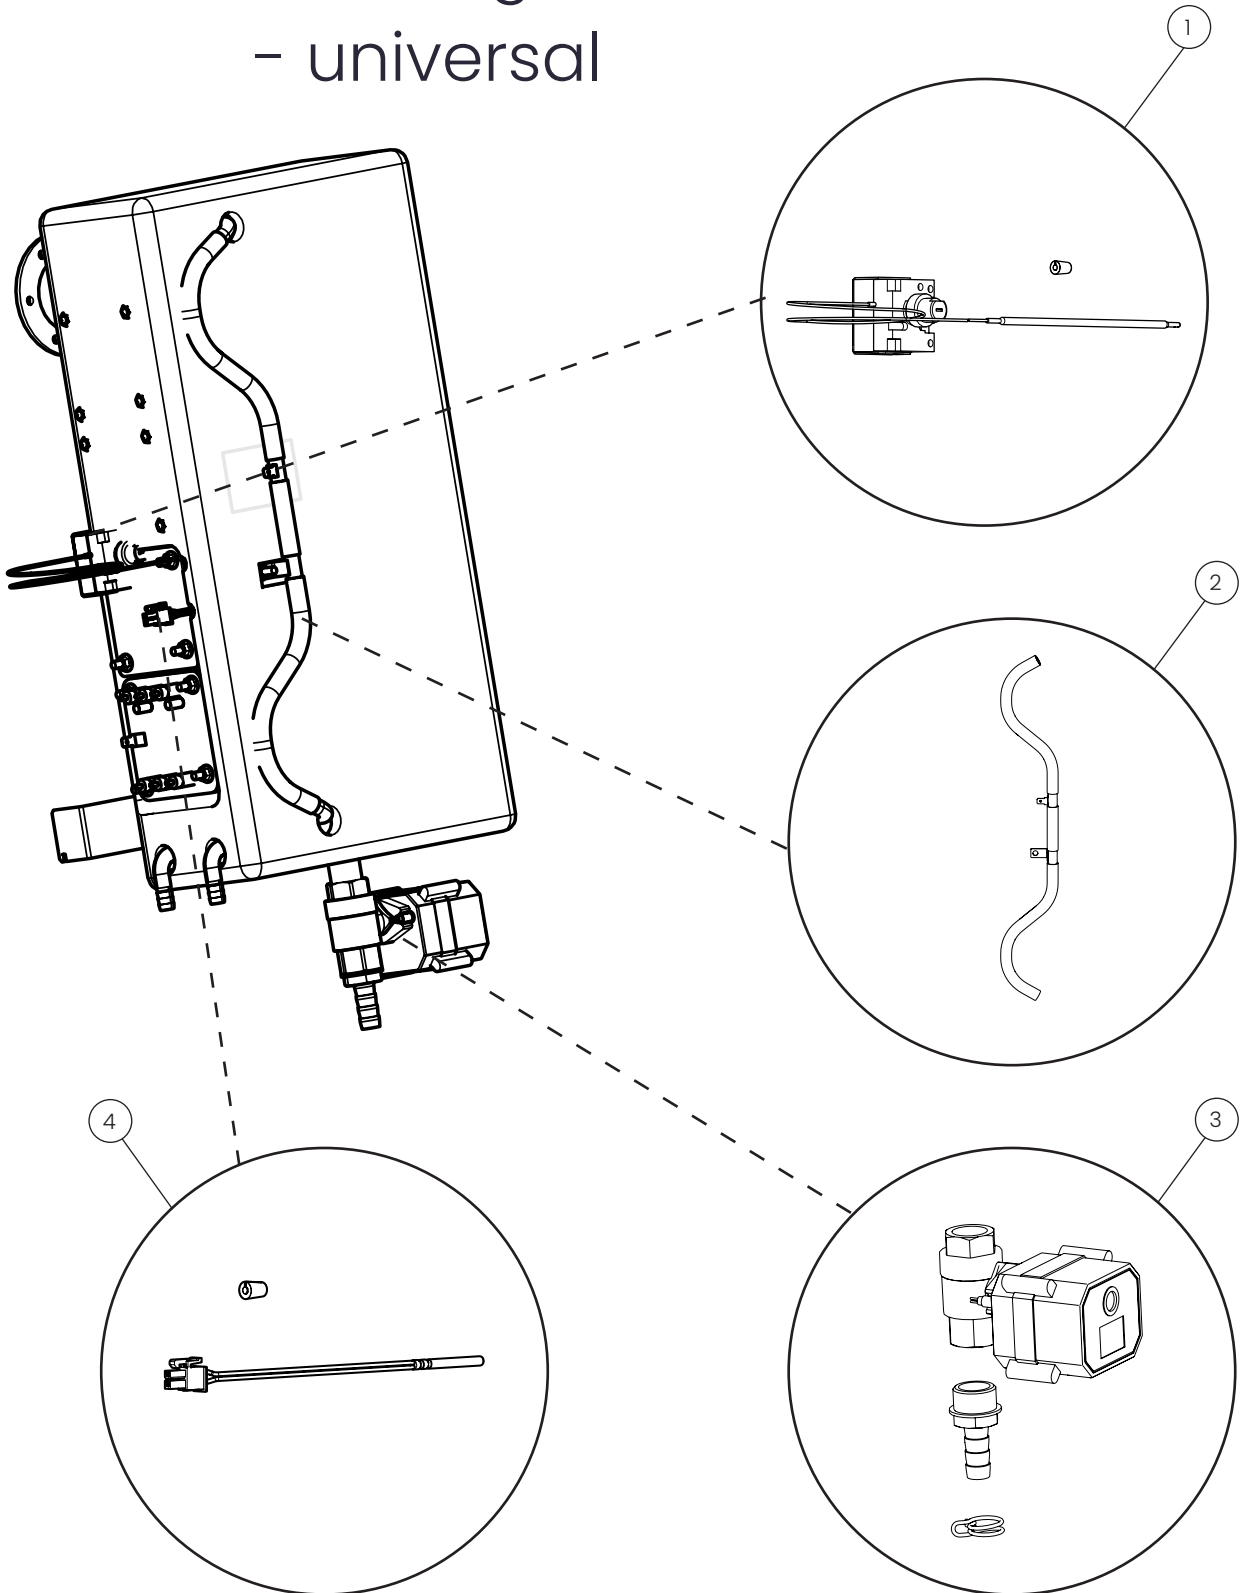

Steam generator - universal

POS.	PART NO.	DESCRIPTION
1	109369	Thermo switch for steam generator, spare parts
2	109907	Level sensor, spare parts
3	110109	Empty valve for steam generator, spare parts
4	109367	Temperature sensor for steam generator, spare parts