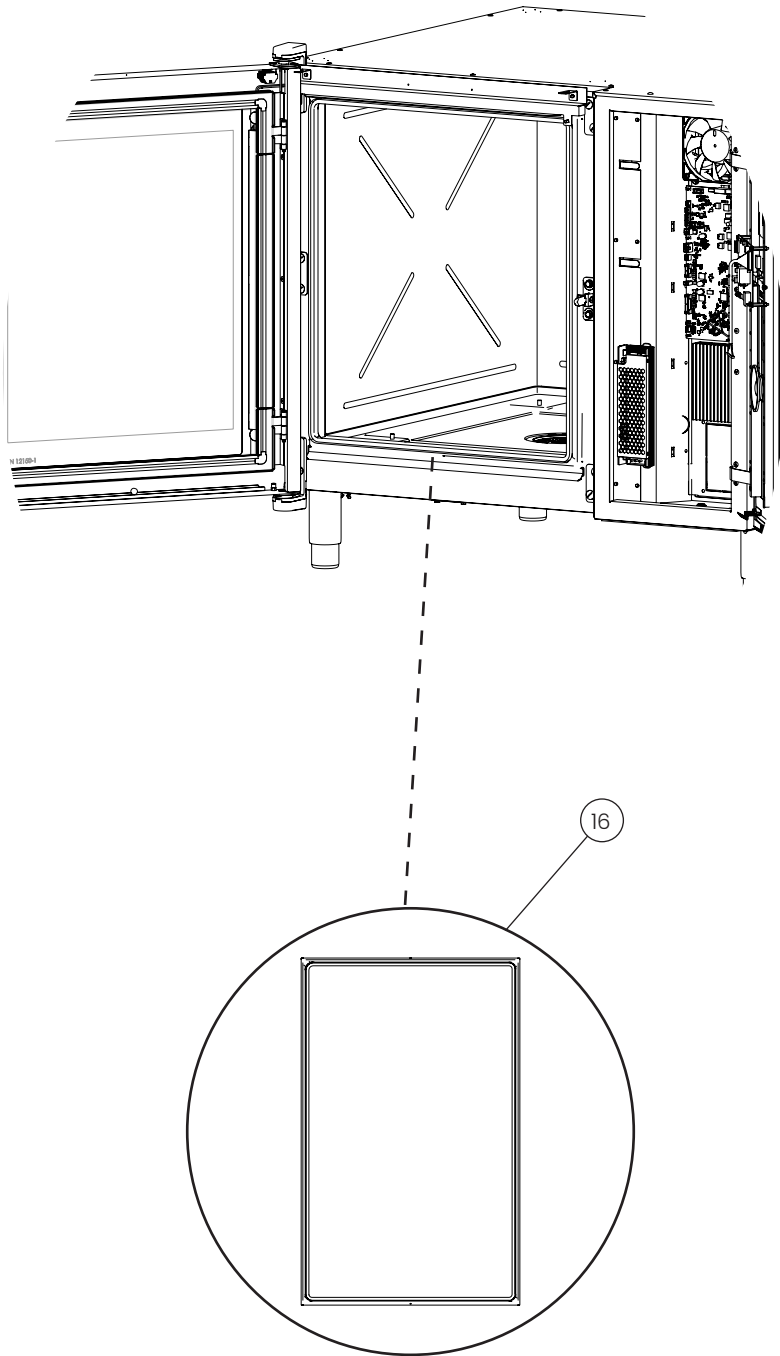

Door

POS.	PART NO.	DESCRIPTION
16	109841	Door gasket 6-1/1 GN, spare parts
16	109843	Door gasket 10-1/1 GN, spare parts
16	109845	Door gasket 20-1/1 GN, spare parts
16	109842	Door gasket 6-2/1 GN, spare parts
16	109844	Door gasket 10-2/1 GN, spare parts
16	109846	Door gasket 20-2/1 GN, spare parts