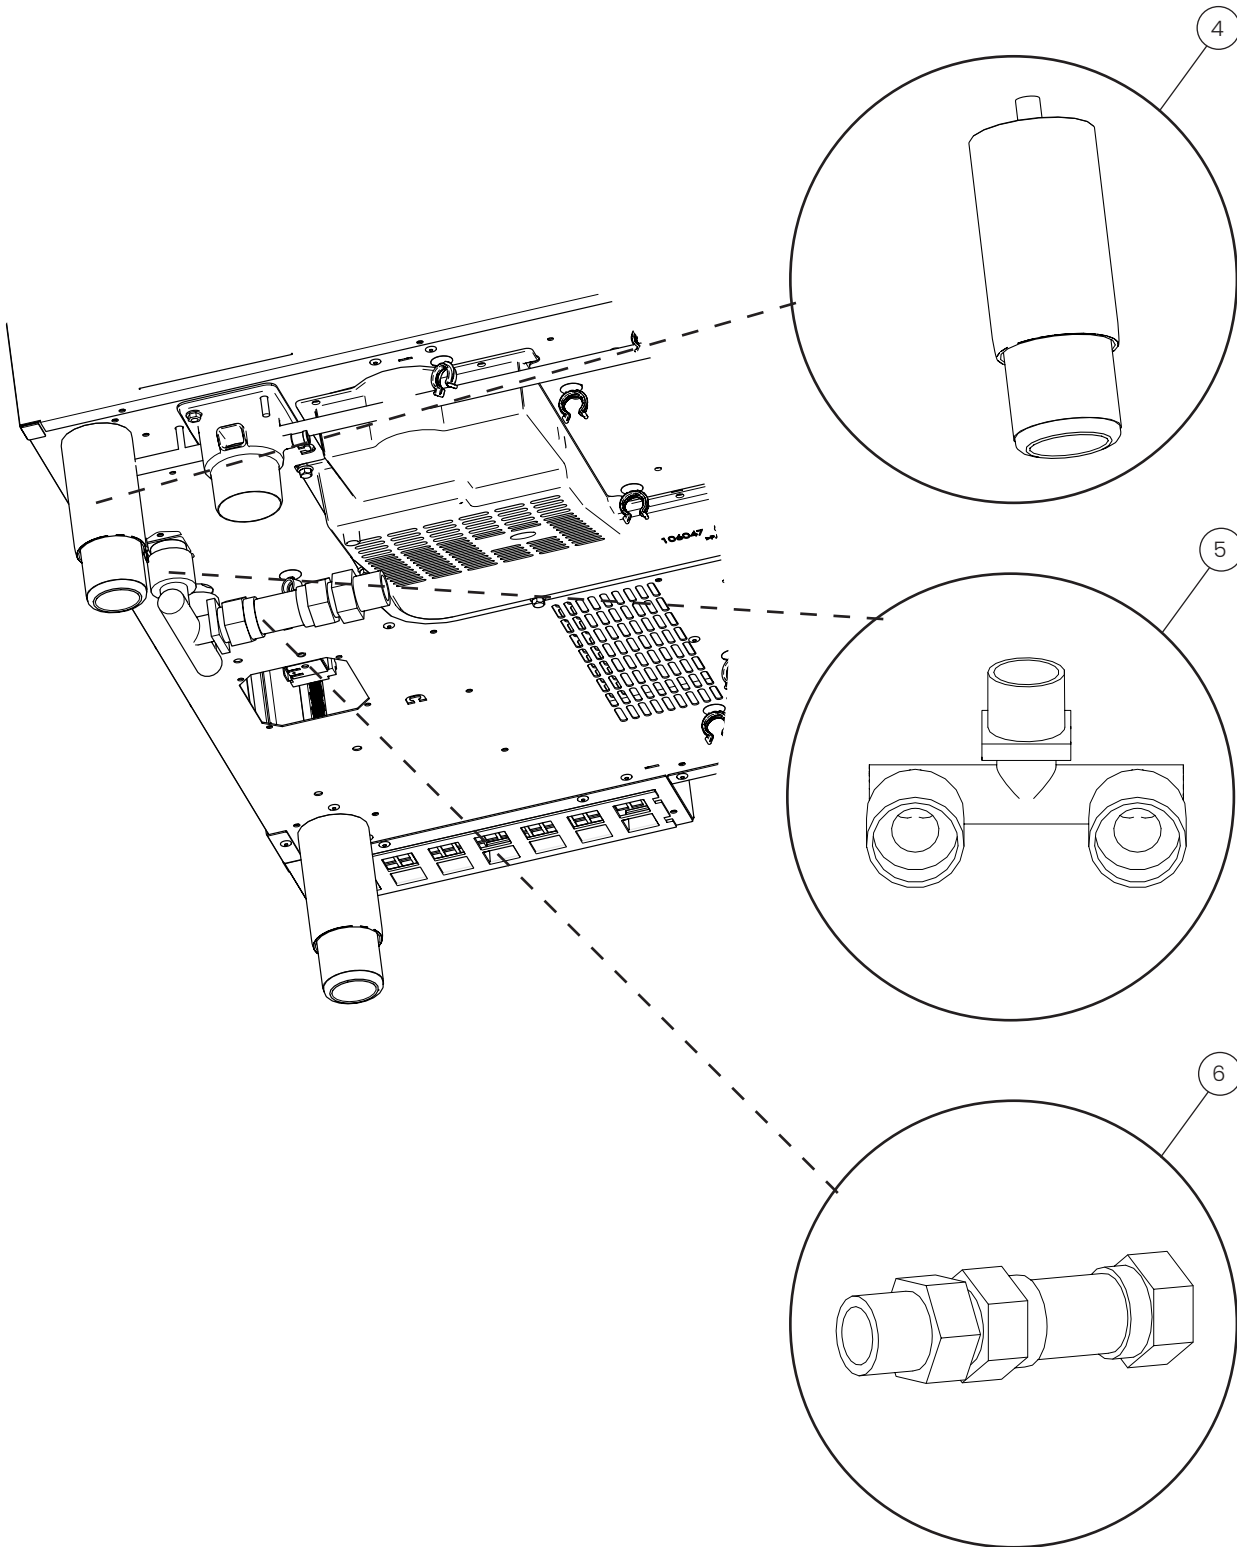

Beneath the oven

POS.	PART NO.	DESCRIPTION
4	112107	Table top feet, spare parts
5	112106	Manifold for inlet, spare parts
6	112105	Double check valve, UK only, spare parts