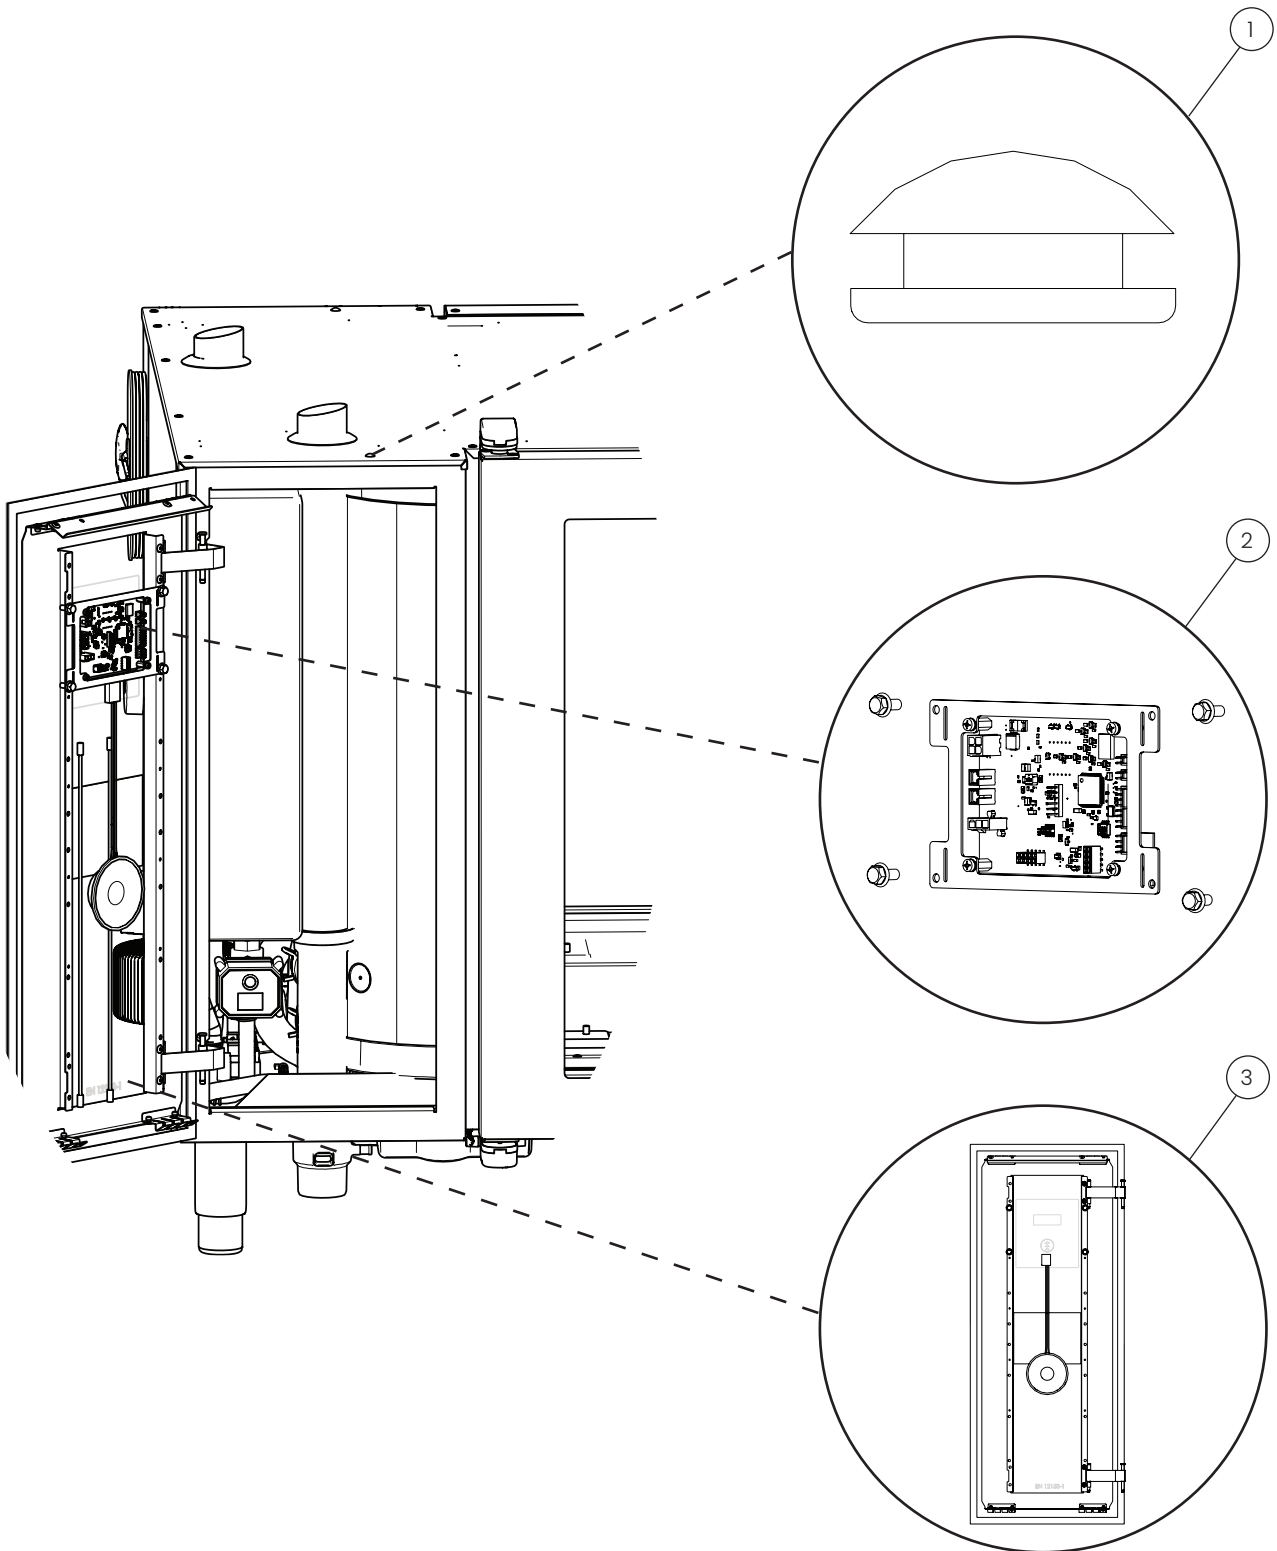

Panels, PassThrough

POS.	PART NO.	DESCRIPTION
1	110197	Silicone plug, roof, spare parts
2	109733	Controller, PassThrough panel, spare parts
3	109735	Rear panel, PassThrough, Blodgett, spare parts