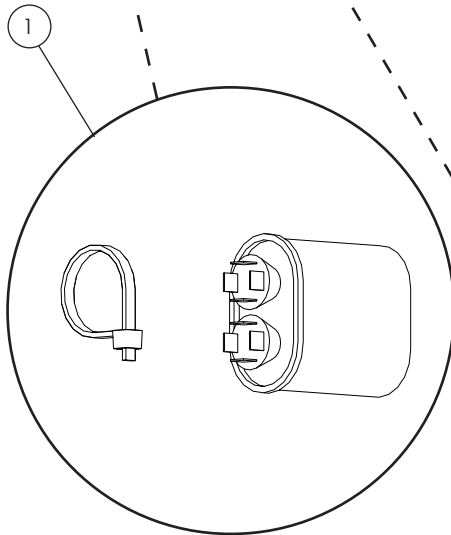

Invoq Hoodini

POS.	PART NO.	DESCRIPTION
1	112259	Capacitor, Hoodini, spare parts
2	113563	Indicator light, 120V, Hoodini, spare parts
2	112258	Indicator light, 230V,, Hoodini, spare parts
3	113564	Cooling fan, 120V, Hoodini, spare parts
3	112257	Cooling fan, 230V, Hoodini, spare parts