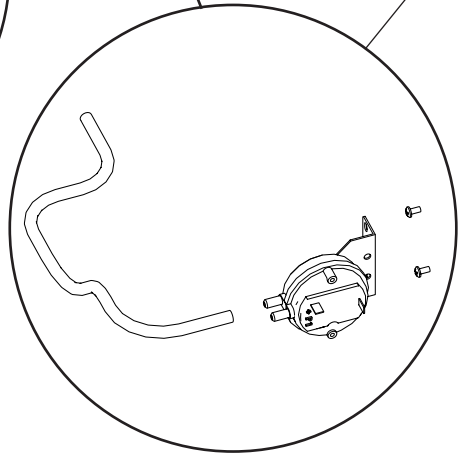

Invoq Hoodini

10

11

9

POS.	PART NO.	DESCRIPTION
9	112266	Pressure switch, Hoodini, spare parts
10	112265	Thermo switch, compartment, man. reset, Hoodini, spare parts
11	112264	Thermo switch, cooling fans, Hoodini, spare parts