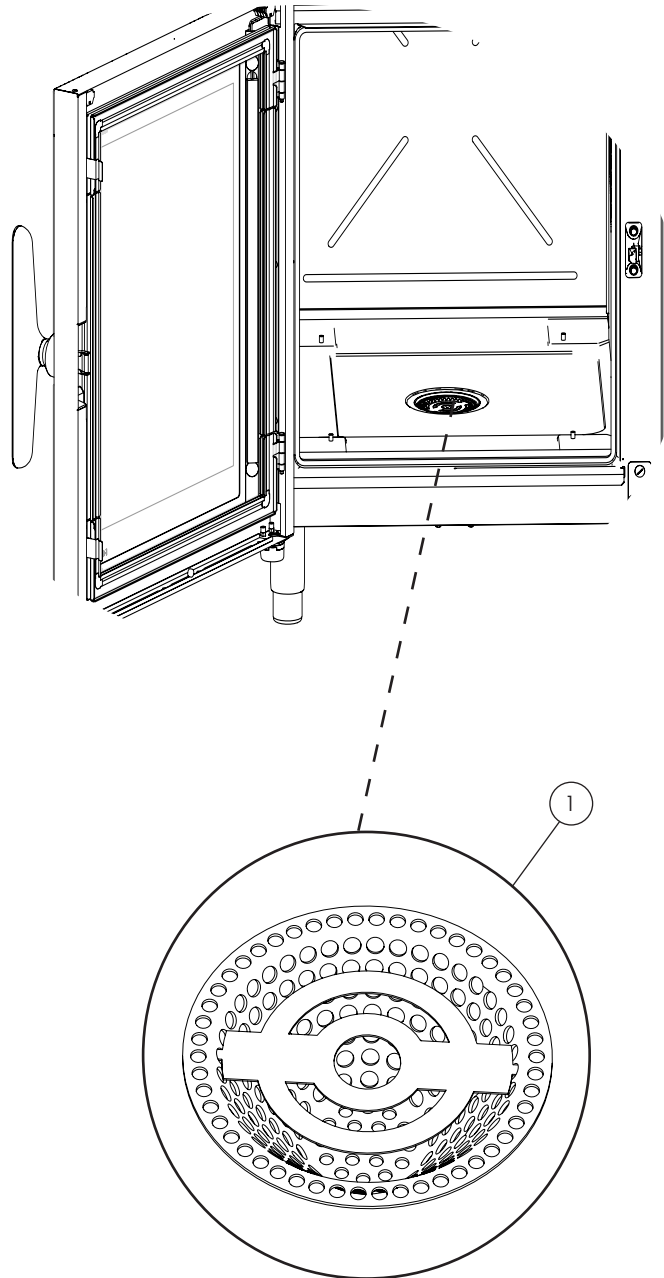

Oven sensors

POS.	PART NO.	DESCRIPTION
1	109152	Oxygen sensor, spare parts
2	109153	Temperature sensor, oven, spare parts
3	109154	Thermo switch, oven, spare parts

Baffle plate

POS.	PART NO.	DESCRIPTION
1	109198	Baffle plate, 6-1/1 GN, spare parts
1	109199	Baffle plate, 10-1/1 GN, spare parts
1	109200	Baffle plate, 20-1/1 GN, spare parts
1	109201	Baffle plate, 6-2/1 GN, spare parts
1	109202	Baffle plate, 10-2/1 GN, spare parts
1	109203	Baffle plate, 20-2/1 GN, spare parts
2	109197	Wash bracket, spare parts

Sieve

POS.	PART NO.	DESCRIPTION
1	109165	Sieve, non-fat, spare parts

Panels

POS.	PART NO.	DESCRIPTION
1	110197	Silicone plug, roof, spare parts
2	109722	Controller, front panel, spare parts
3	109723	Speaker, spare parts