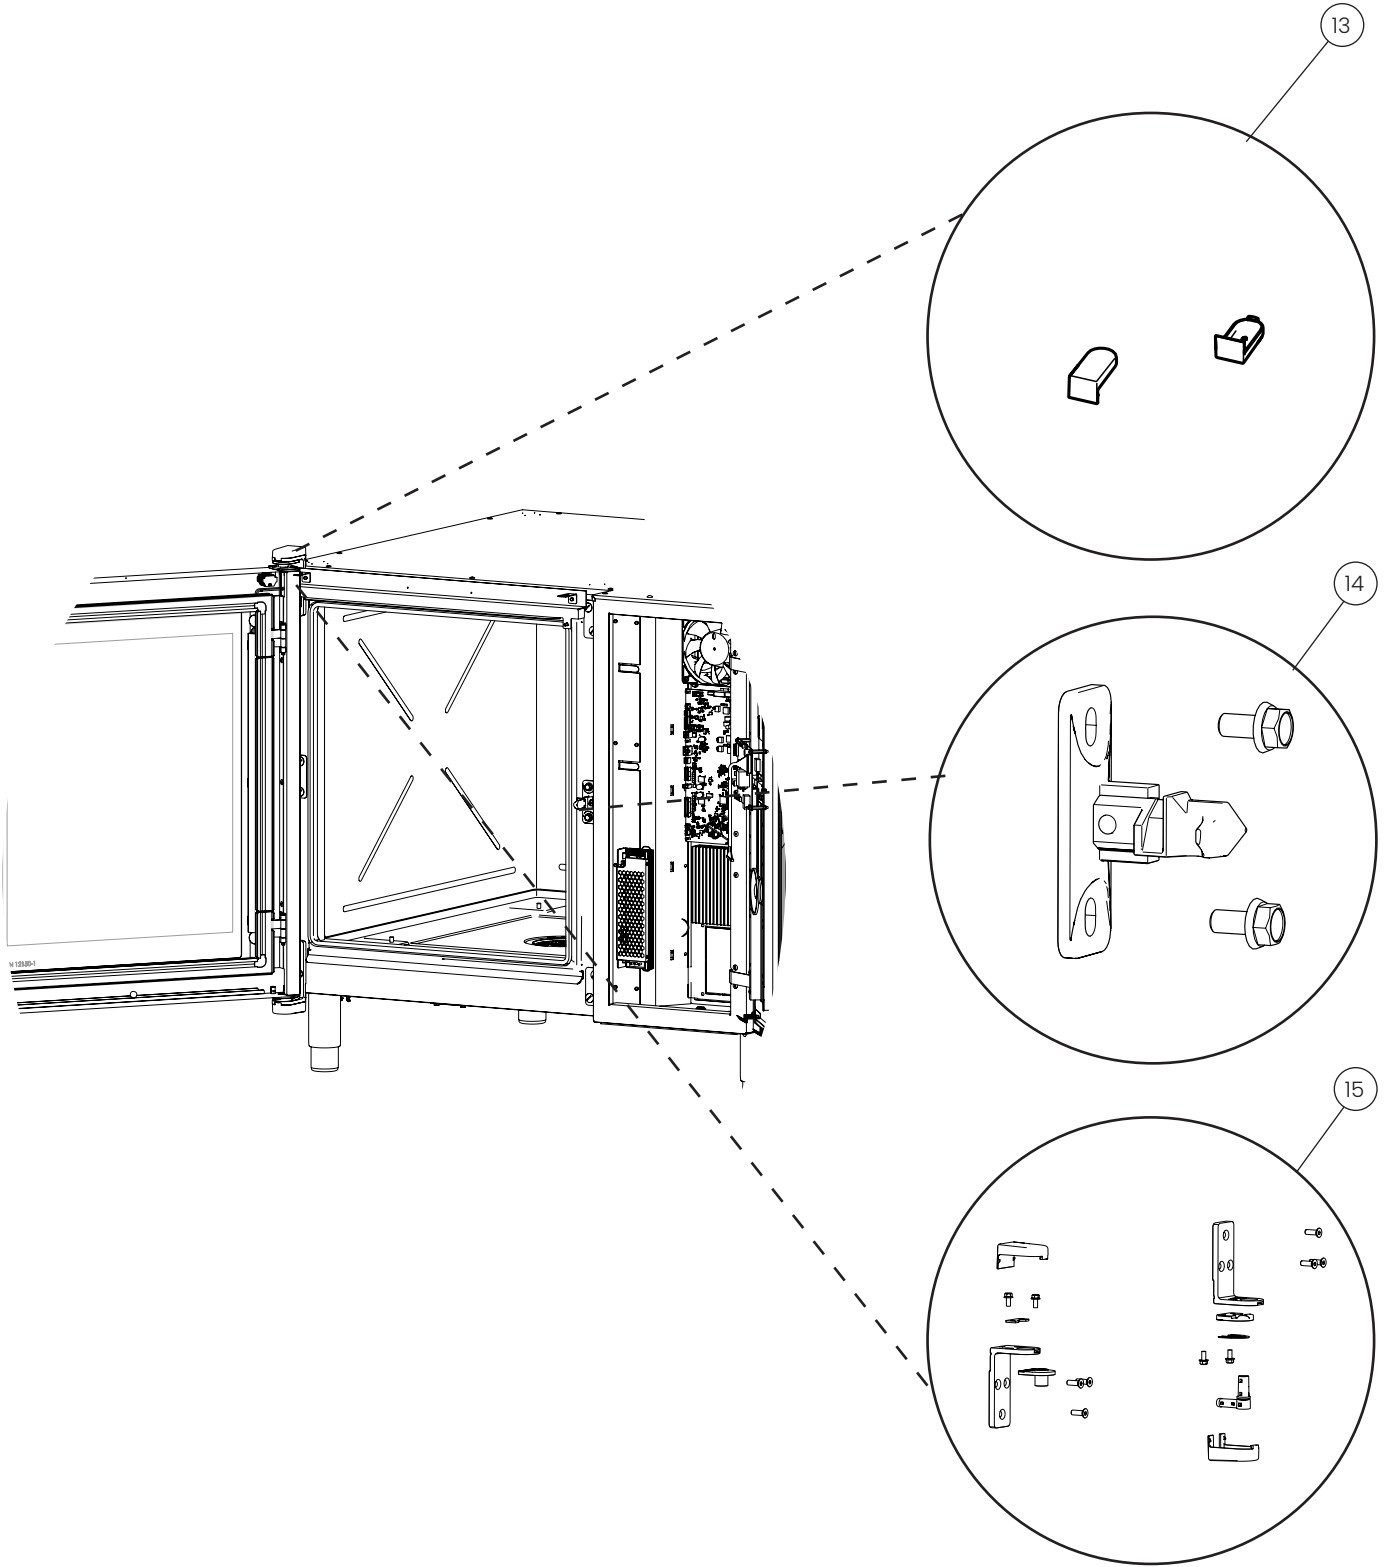

Door

POS.	PART NO.	DESCRIPTION
13	109944	Covers for hinges 6&10-x/1 GN, spare parts
13	109945	Covers for hinges 20-x/1 GN, spare parts
14	110073	Catch for door, spare parts
15	110044	Hinges 6&10-x/1 GN, spare parts
15	110045	Hinges 20-x/1 GN, spare parts