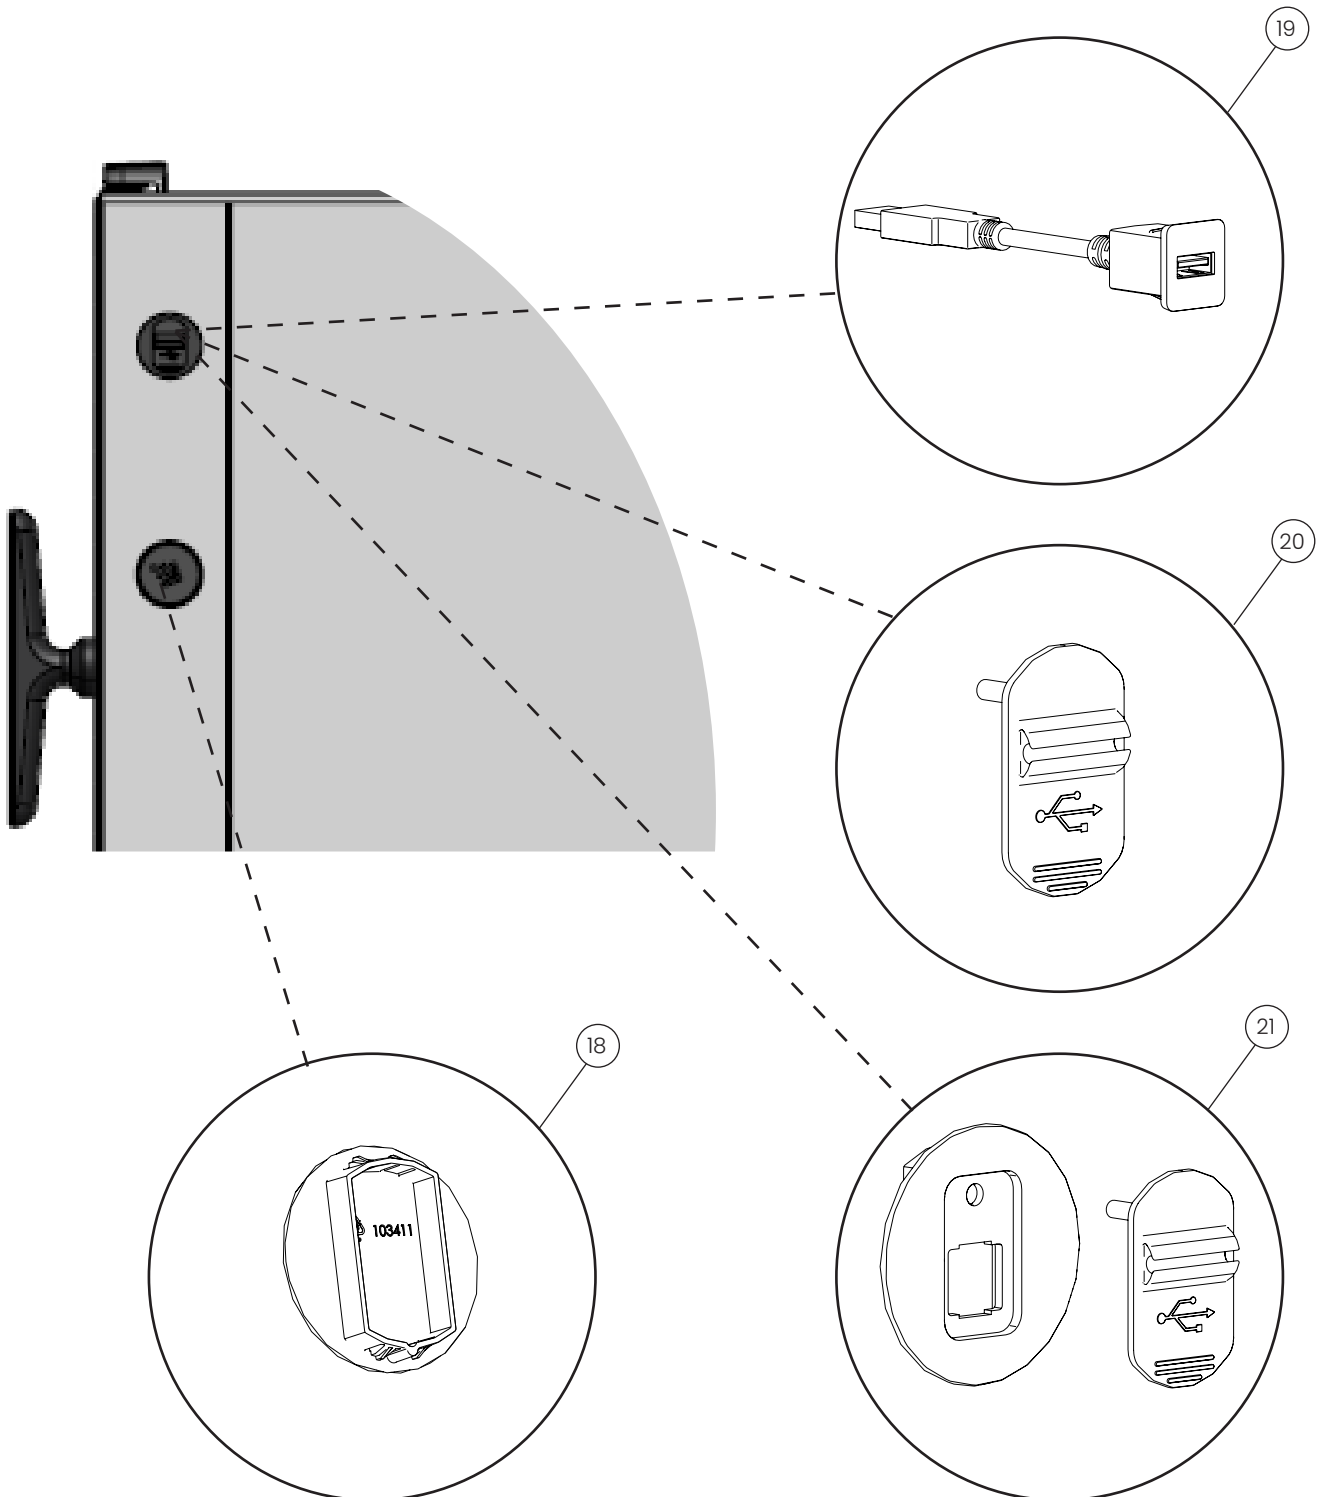

Electrical components - ovens without core probe

POS.	PART NO.	DESCRIPTION
18	110778	Descaling cover, spare parts
19	109756	Plug for USB, spare parts
20	109757	USB cover, spare parts
21	109758	Cover for plug for USB, Bake, spare parts