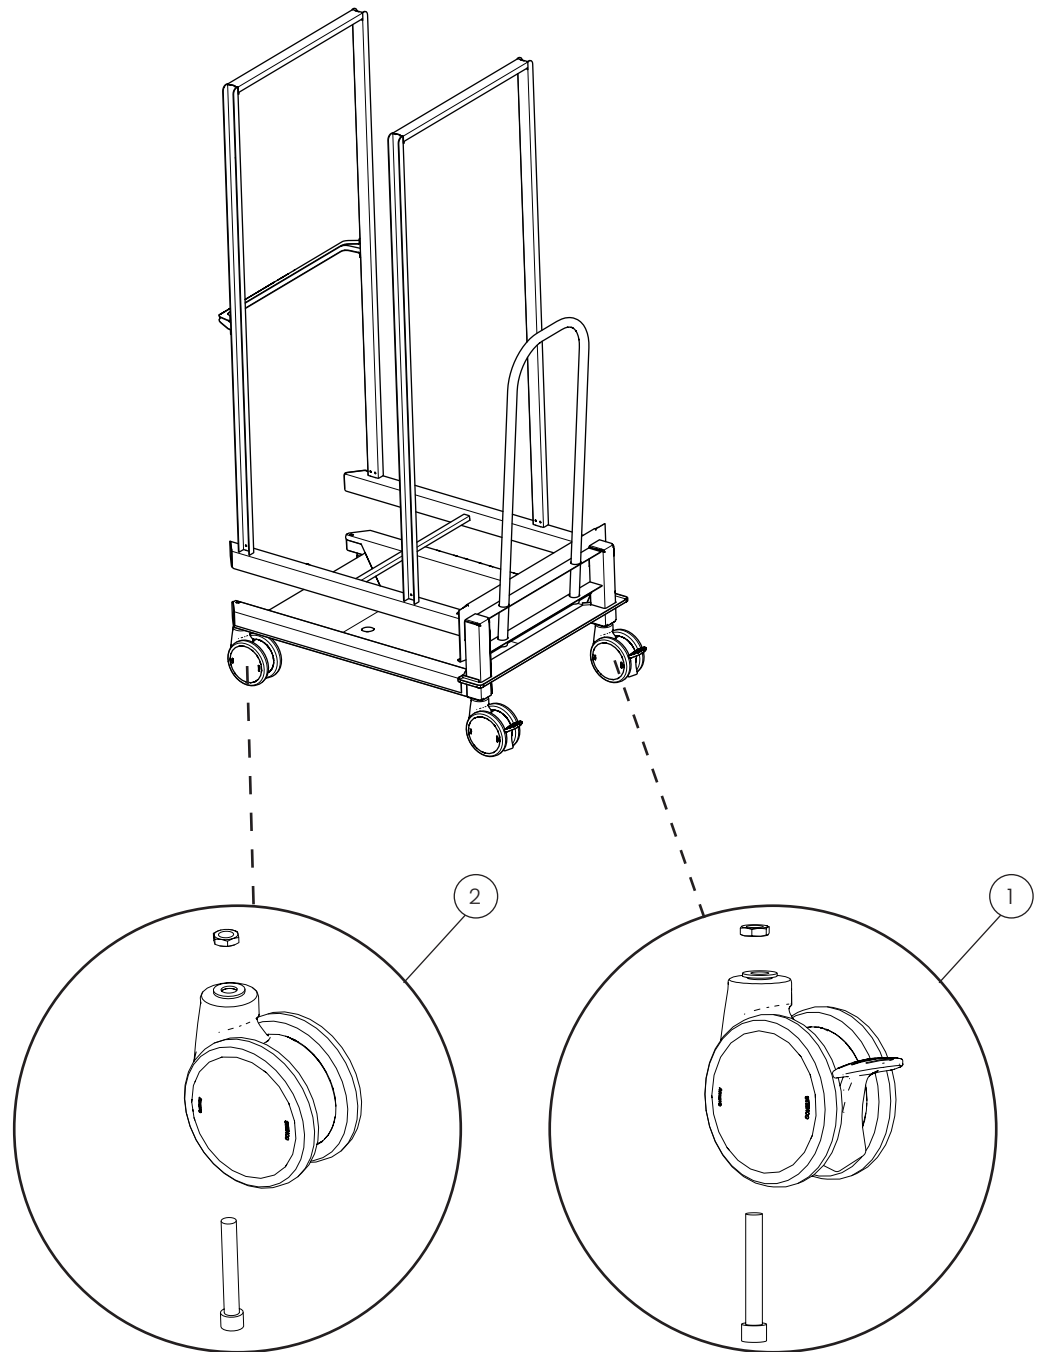

Roll-in trolley

POS.	PART NO.	DESCRIPTION
1	112469	Castor Ø125, with brake, roll-in, spare parts
2	112470	Castor Ø125, roll-in, spare parts