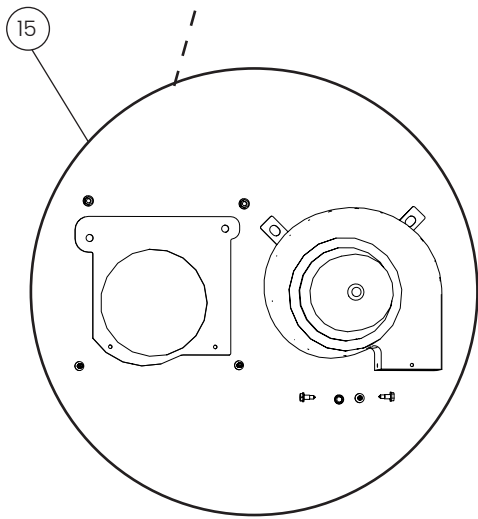

POS.	PART NO.	DESCRIPTION
12	112276	Gasket, blower, Hoodini, spare parts
13	112275	Catalytic converter, Hoodini, spare parts
14	112274	Heating element, 120V, Hoodini, spare parts
14	112295	Heating element, 230V, Hoodini, spare parts

Invoq Hoodini