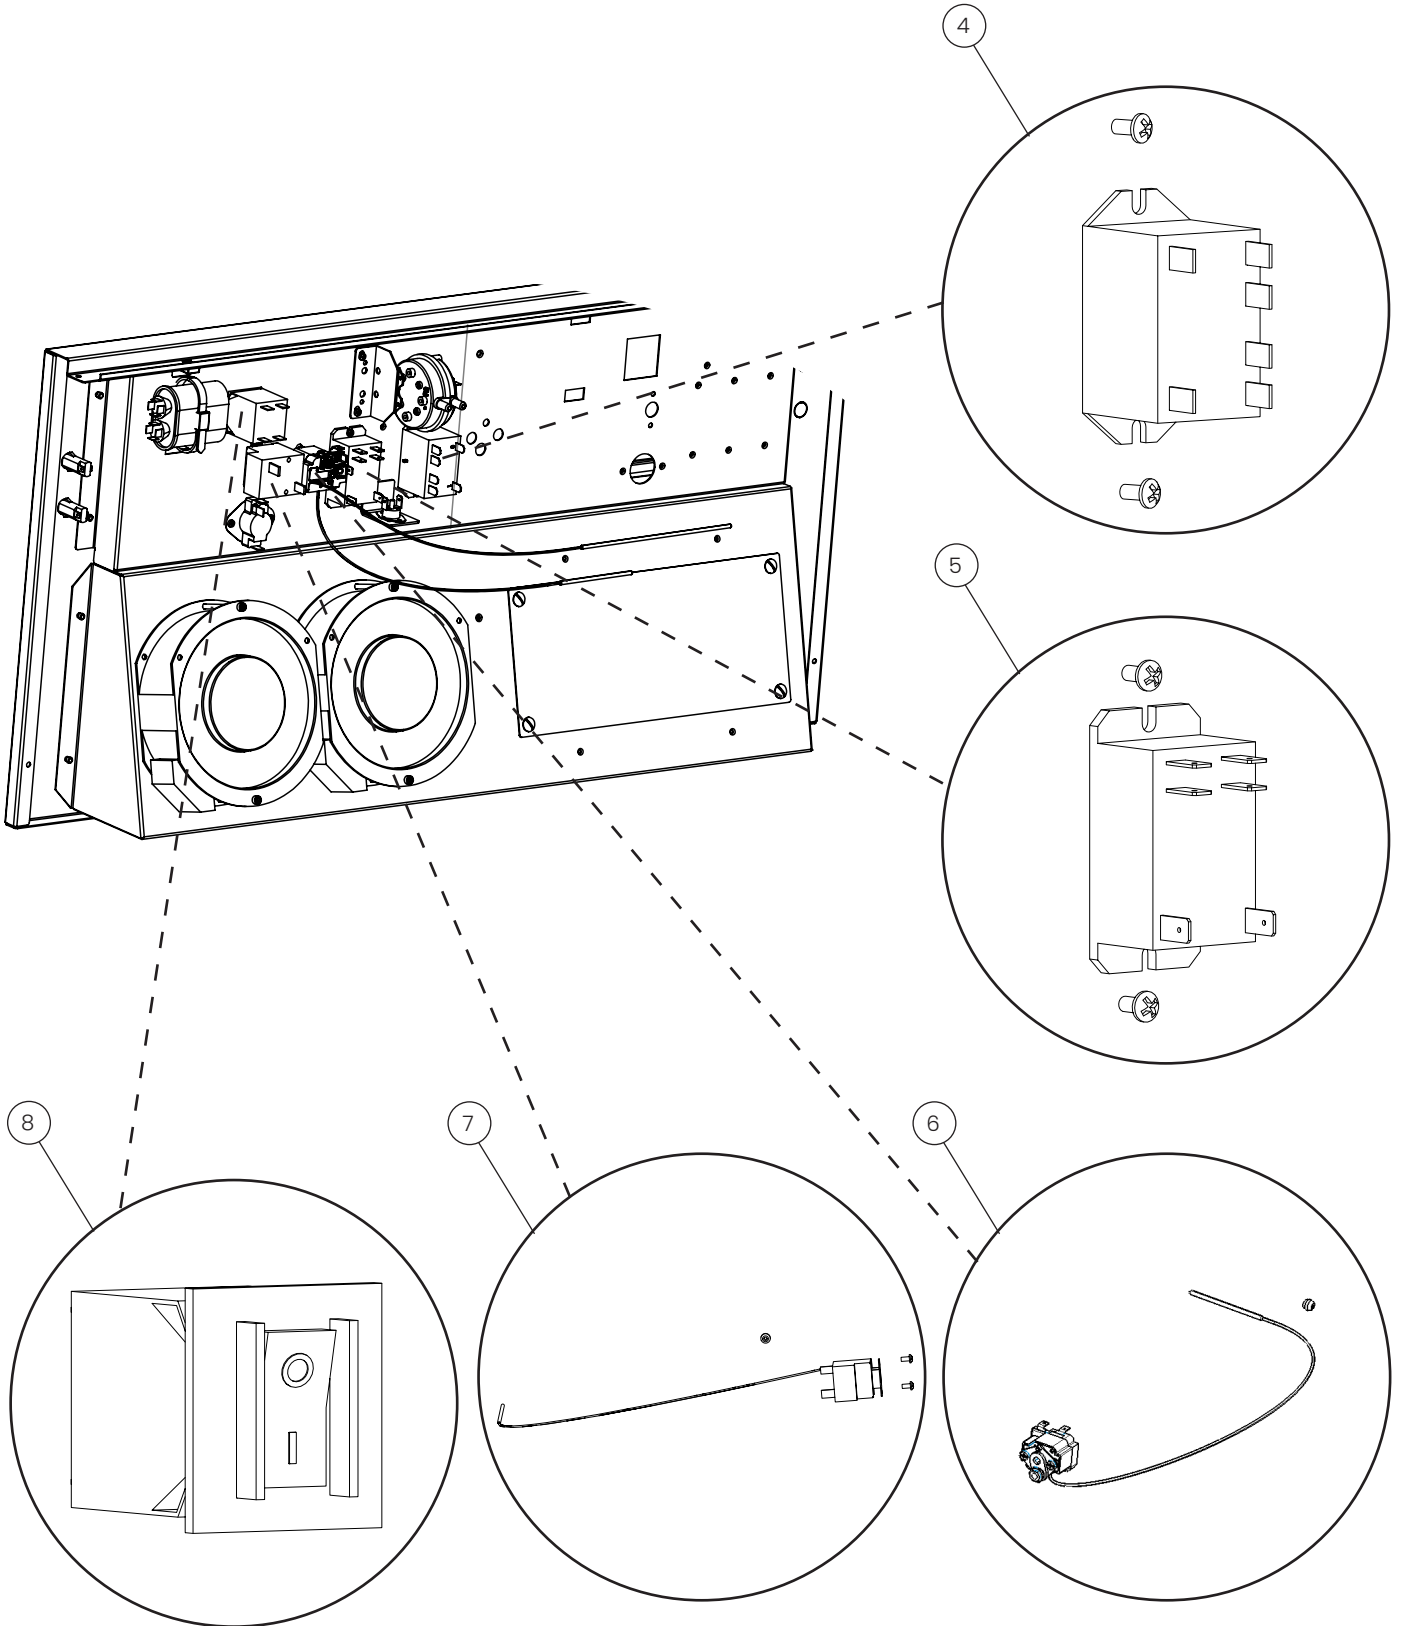

Invoq Hoodini

POS.	PART NO.	DESCRIPTION
4	113590	Relay, 120V, Hoodini, spare parts
4	112262	Relay, 230V, Hoodini, spare parts
5	113565	Power relay, 24VDC, Hoodini, spare parts
6	112263	Thermo switch, com. chamber, man. reset, Hoodini, spare parts
7	112261	Thermostat, capillary, Hoodini, spare parts
8	112260	Breaker, circuit, Hoodini, spare parts