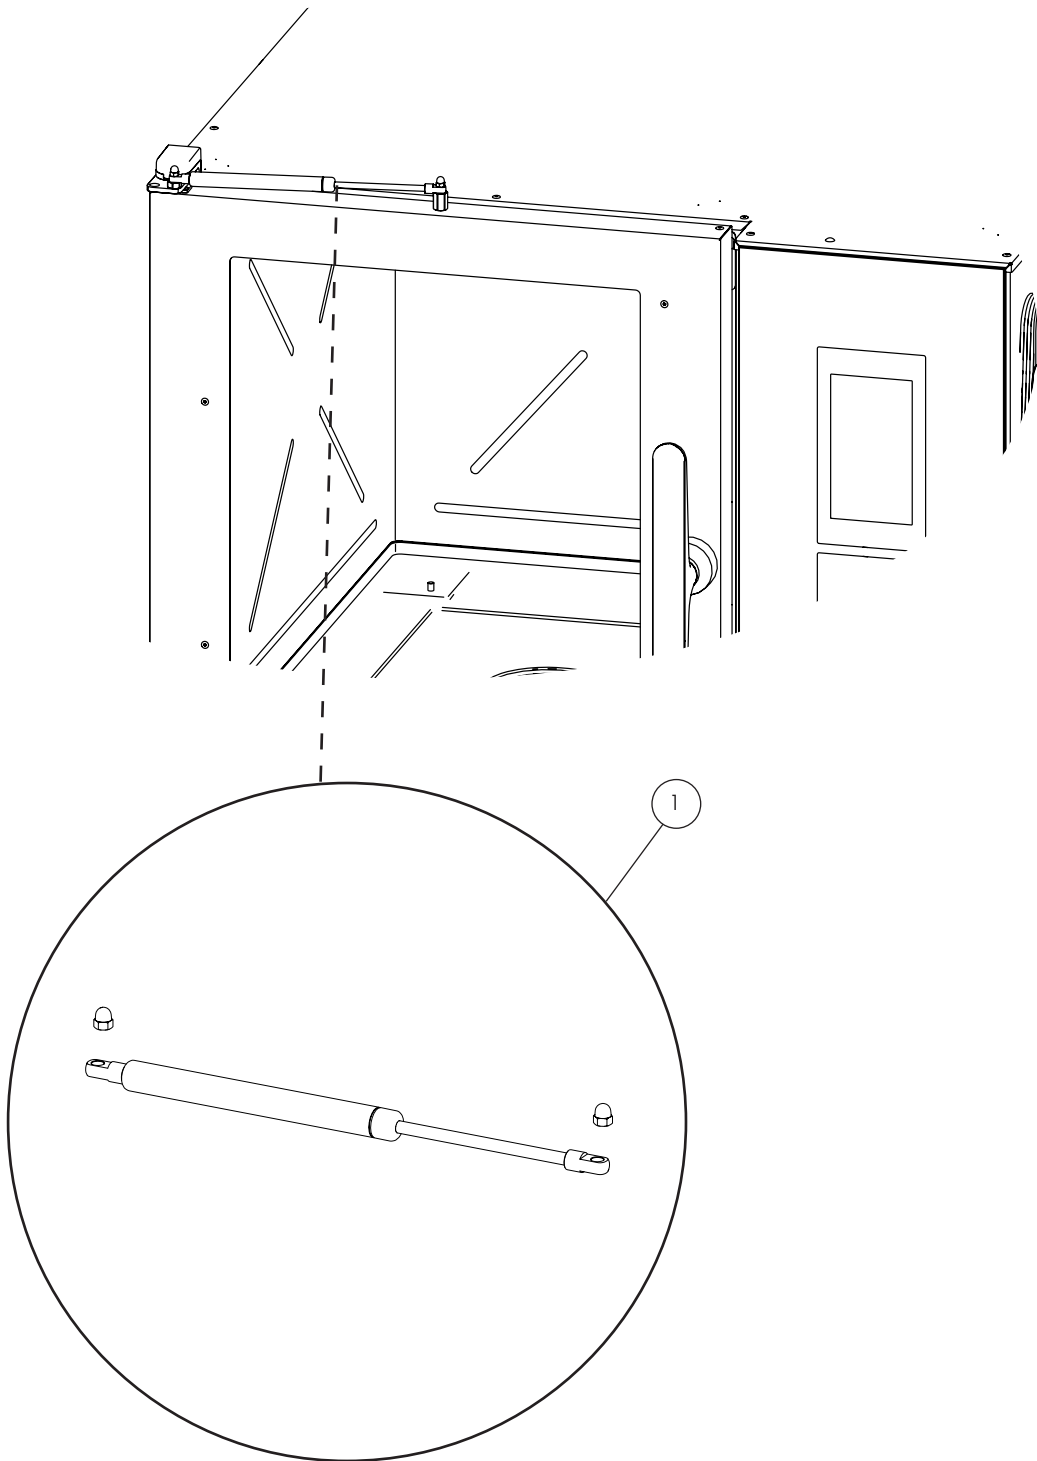

Marine

POS.	PART NO.	DESCRIPTION
1	110231	Spring for door 6&10-X/1GN, marine, spare parts
1	110230	Spring for door 20-X/1GN, marine, spare parts