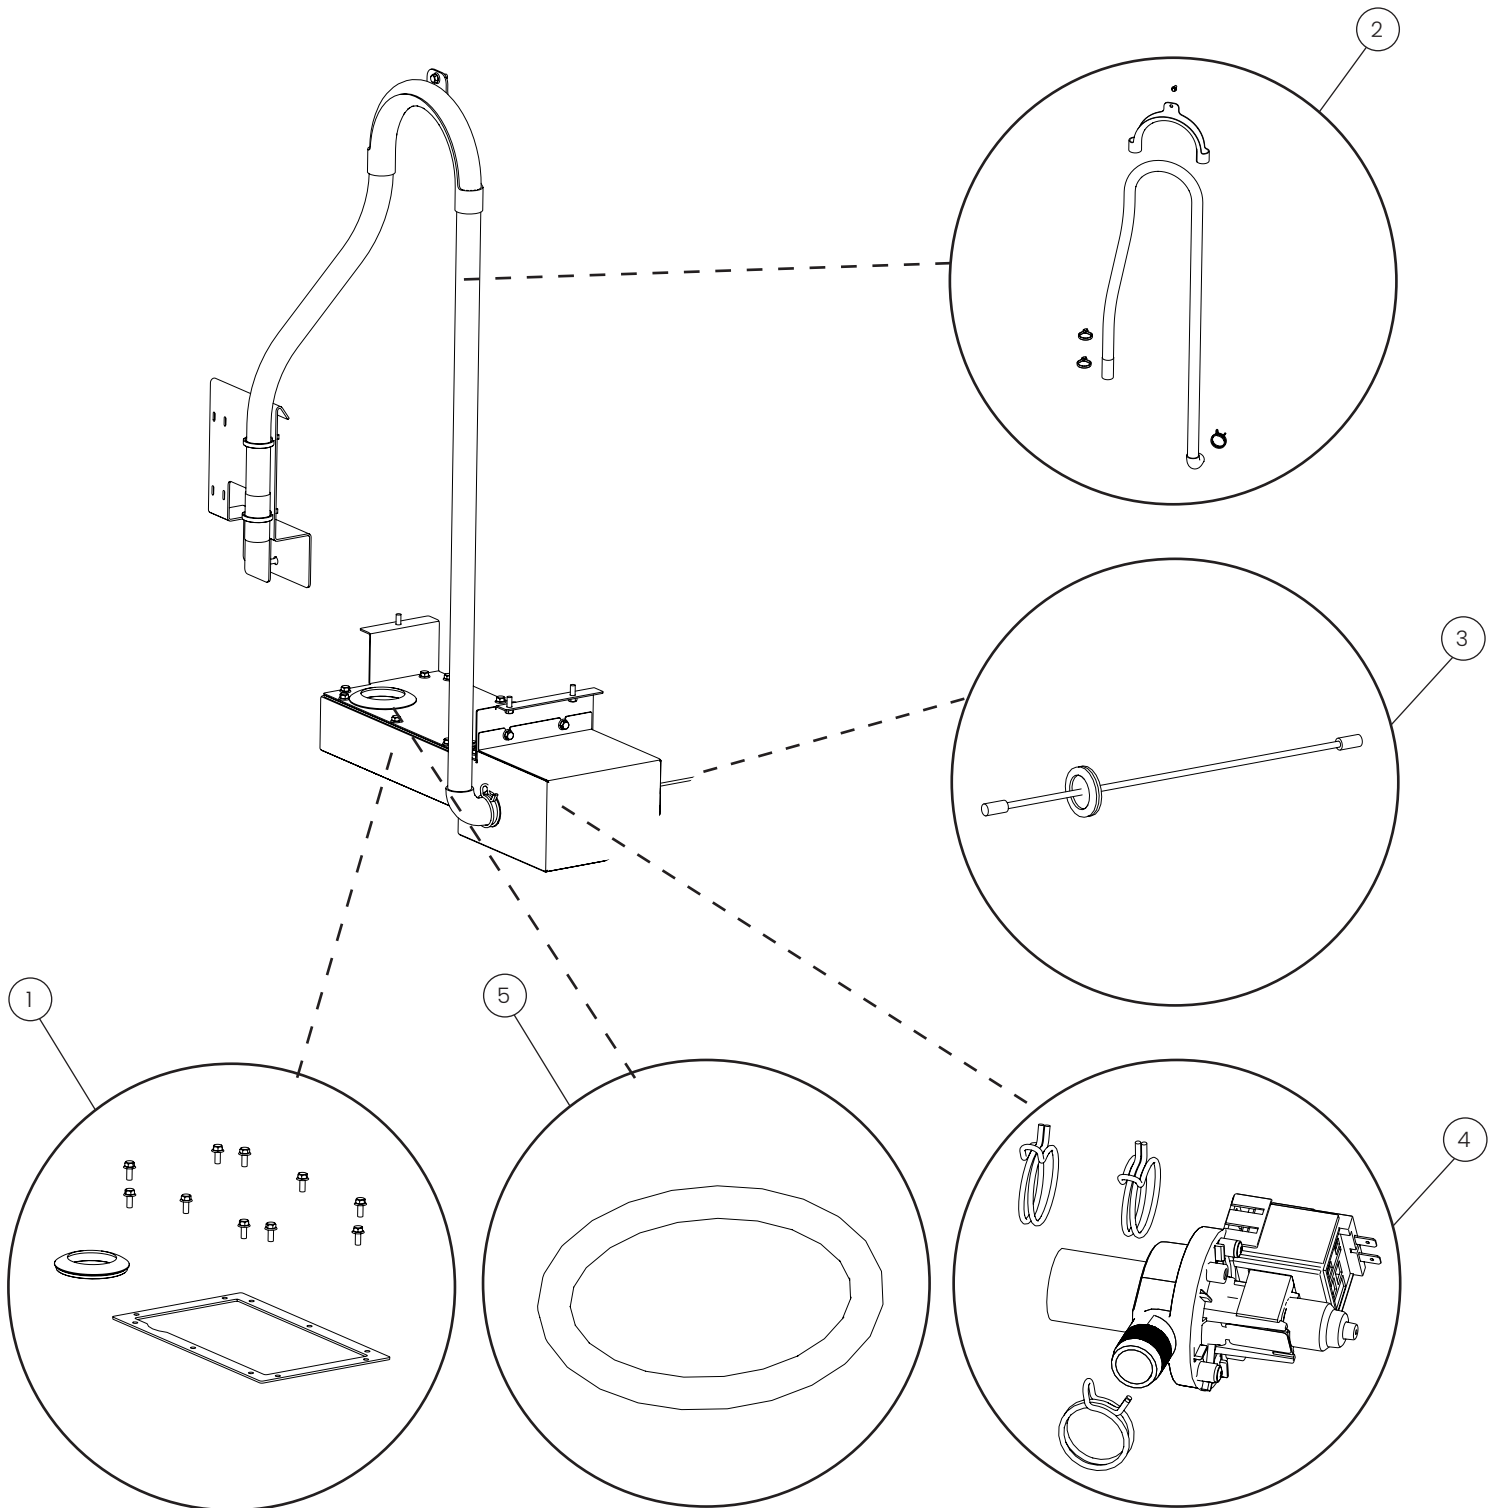

Drain lift system

POS.	PART NO.	DESCRIPTION
1	111691	Drain lift, gasket kit, spare parts
2	111692	Drain lift, drain hose and holder, spare parts
3	111695	Drain lift, wiring harness, spare parts
4	111693	Drain lift, pump kit, 230 VAC, spare parts
4	111694	Drain lift, pump kit, 120 VAC, spare parts
5	110039	O-ring for drain pipe, spare parts