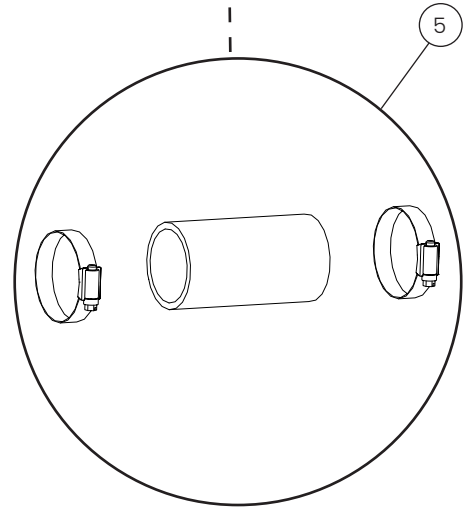

Codensation hood

POS.	PART NO.	DESCRIPTION
4	111213	Fan motor, condensation hood, spare parts
5	111214	Silicone tube, condensation hood, spare parts
6	111212	Spiral, 20-x/1 GN, condensation hood, spare parts
6	111211	Spiral, Stackit top or 10-x/1 GN, condensation hood, spare parts
6	111210	Spiral, Stackit lower or 6-x/1 GN, condensation hood, spare parts