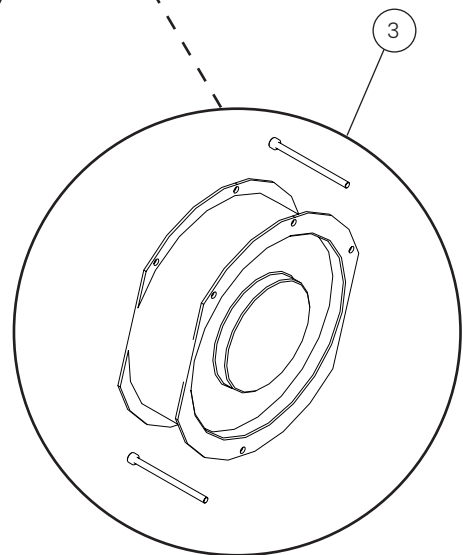

Invoq Hoodini

POS.	PART NO.	DESCRIPTION
1	112259	Capacitor, Hoodini, spare parts
2	113563	Indicator light, 120V, Hoodini, spare parts
2	112258	Indicator light, 230V,, Hoodini, spare parts
3	113564	Cooling fan, 120V, Hoodini, spare parts
3	112257	Cooling fan, 230V, Hoodini, spare parts