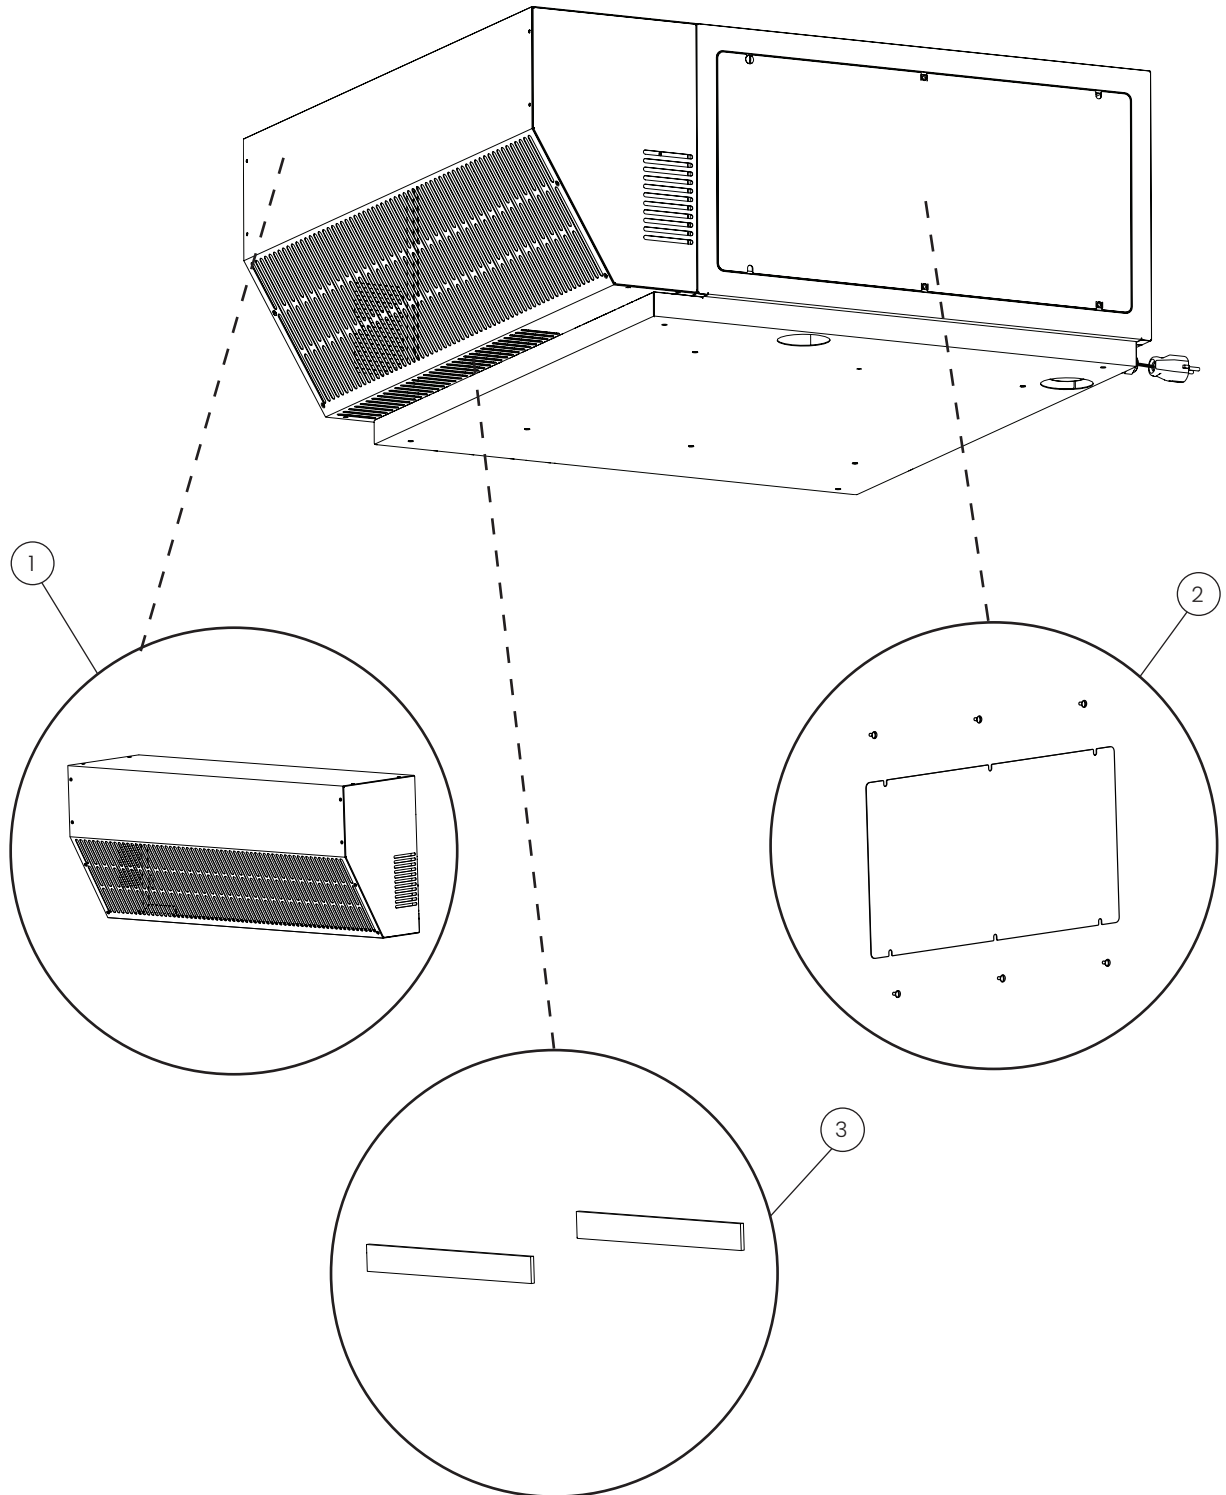

Codensation hood

POS.	PART NO.	DESCRIPTION
1	111219	Front, condensation hood, 1/1 GN, spare parts
1	111222	Front, condensation hood, 2/1 GN, spare parts
2	111218	Side plate, condensation hood, spare parts
3	111217	Filter, condensation hood, spare parts