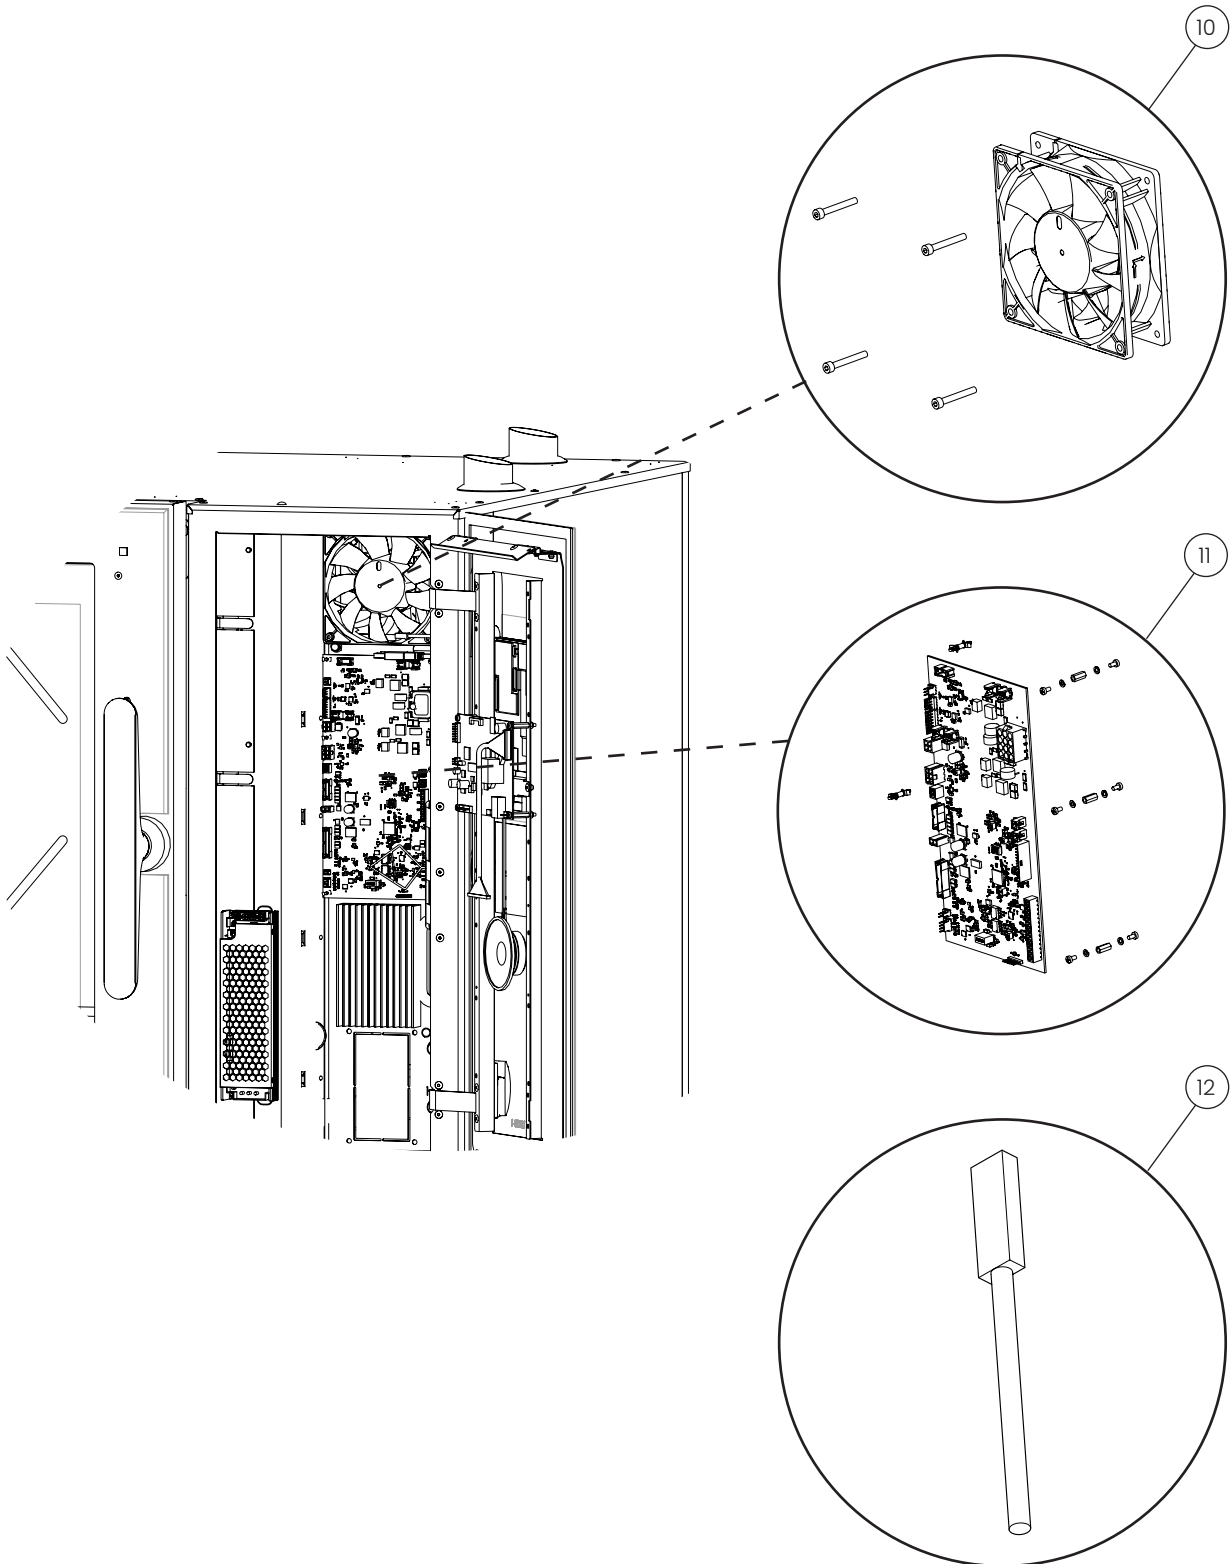

Electrical components

POS.	PART NO.	DESCRIPTION
10	109878	Cooling fan, spare parts
11	109877	IO board, spare parts
12	113560	Wi-Fi dongle, USB w. 2DBI antenna, spare parts