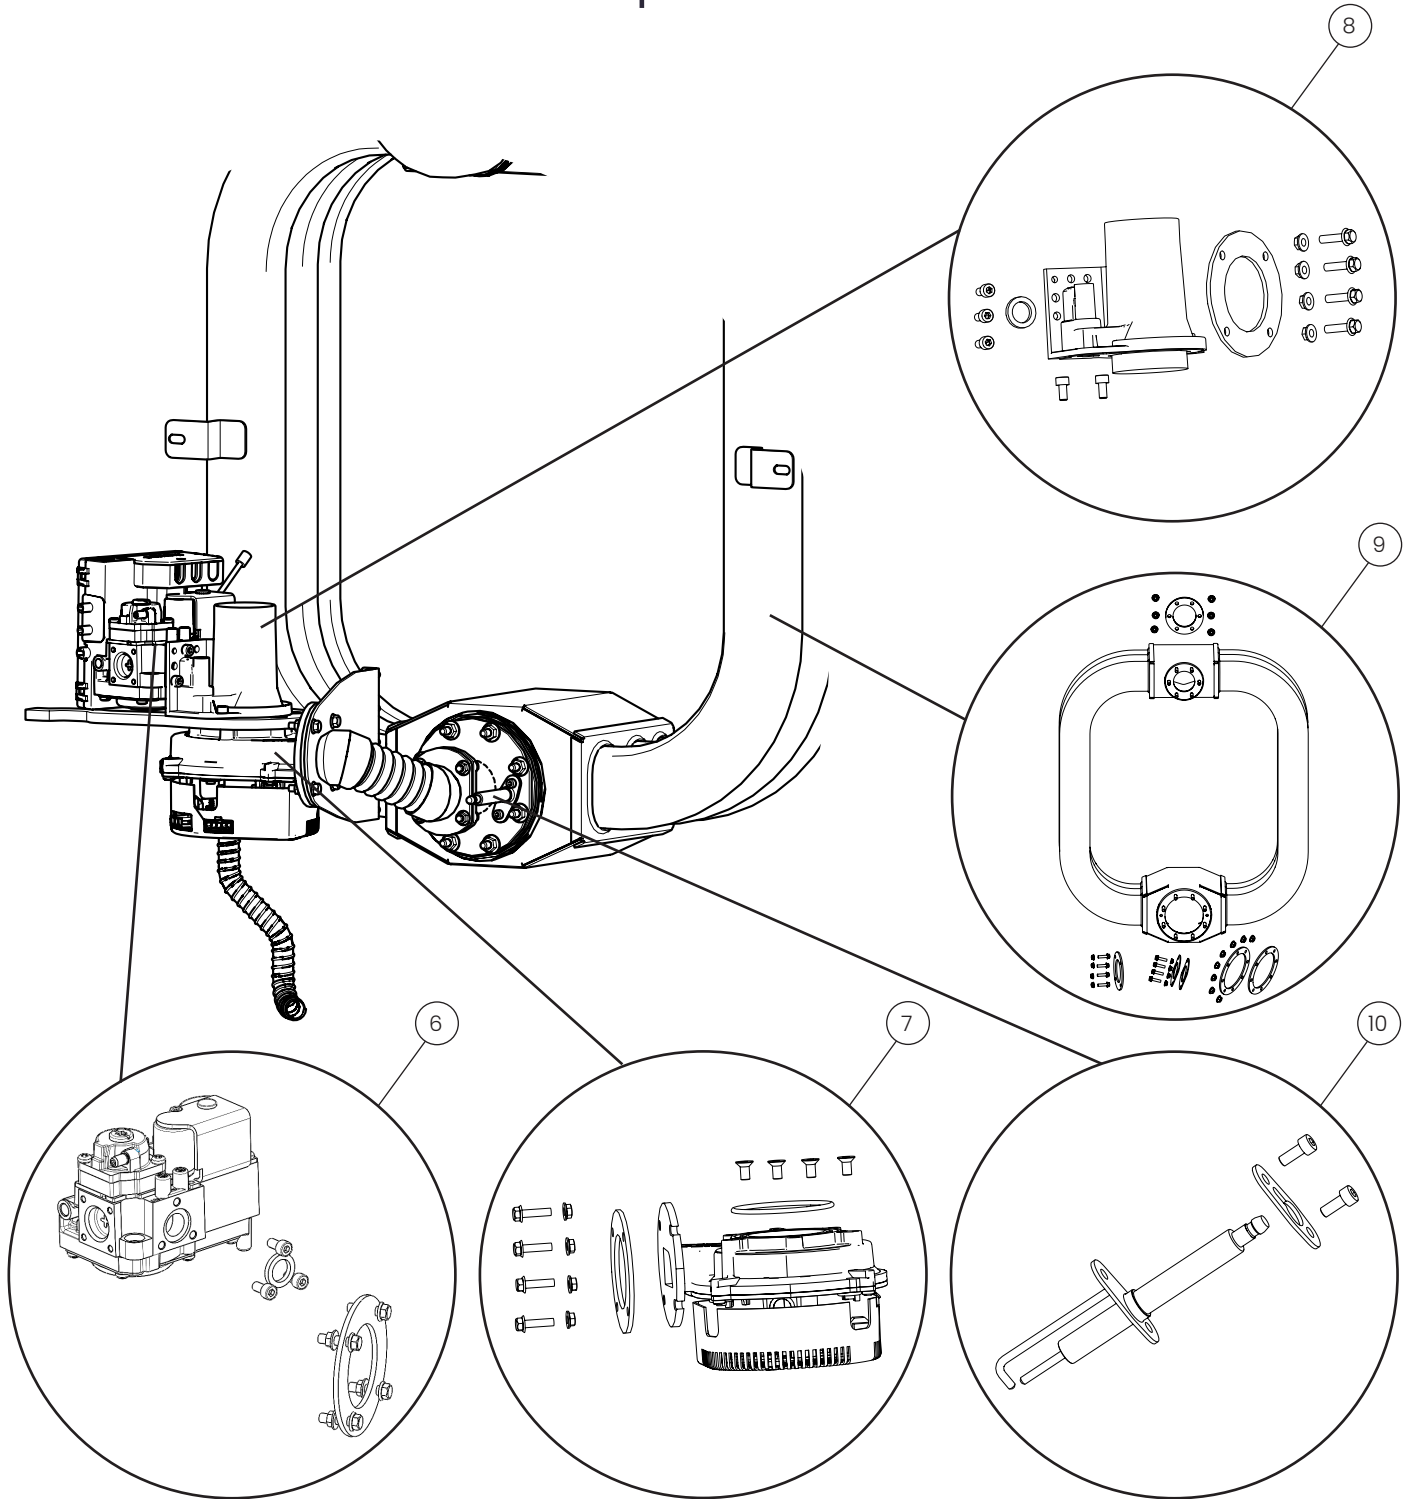

Gas components

POS.	PART NO.	DESCRIPTION
6	113518	Gas valve, 120 V, spare parts
6	113517	Gas valve, 230 V, spare parts
7	113514	Gas fan, spare parts
8	113515	Venturi, 6-1/1, gas, spare parts
8	113516	Venturi, 6-2/1 & 10-x/1, gas, spare parts
9	113532	Heat exchanger, 6-1/1, gas, spare parts
9	113530	Heat exchanger, 6-2/1, gas, spare parts
9	113531	Heat exchanger, 10-1/1, gas, spare parts
9	113529	Heat exchanger, 10-2/1, gas, spare parts
10	113491	Sensor gas ignitor and flame detector, spare parts