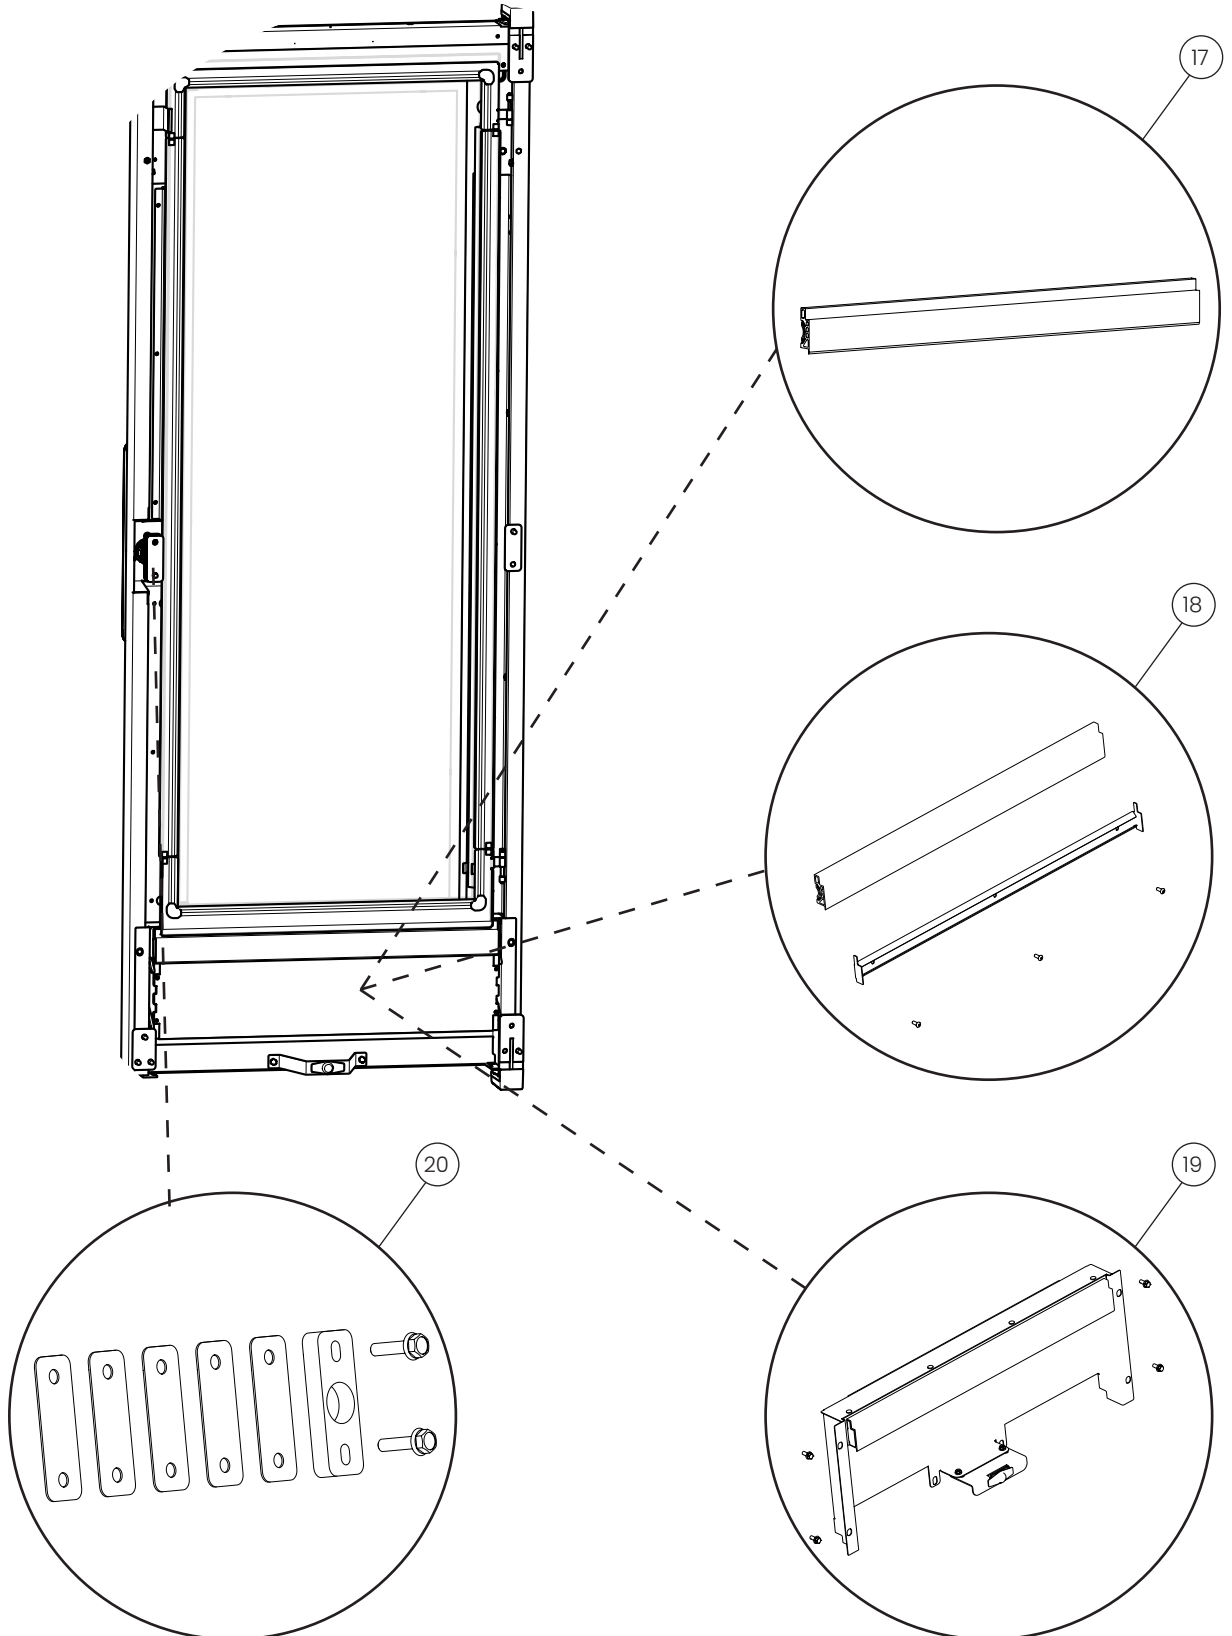

Door

POS.	PART NO.	DESCRIPTION
17	111403	Gasket, door, 20-1/1 GN, spare parts
17	111404	Gasket, door, 20-2/1 GN, spare parts
18	112881	Gasket and bracket kit, door, 20-1/1 GN, spare parts
18	112880	Gasket and bracket kit, door, 20-2/1 GN, spare parts
19	113231	Bottom box for door, 20-1/1 GN, spare parts
19	113230	Bottom box for door, 20-2/1 GN, spare parts
20	112592	Spacer, door hatch, 20-X/1 GN, spare parts