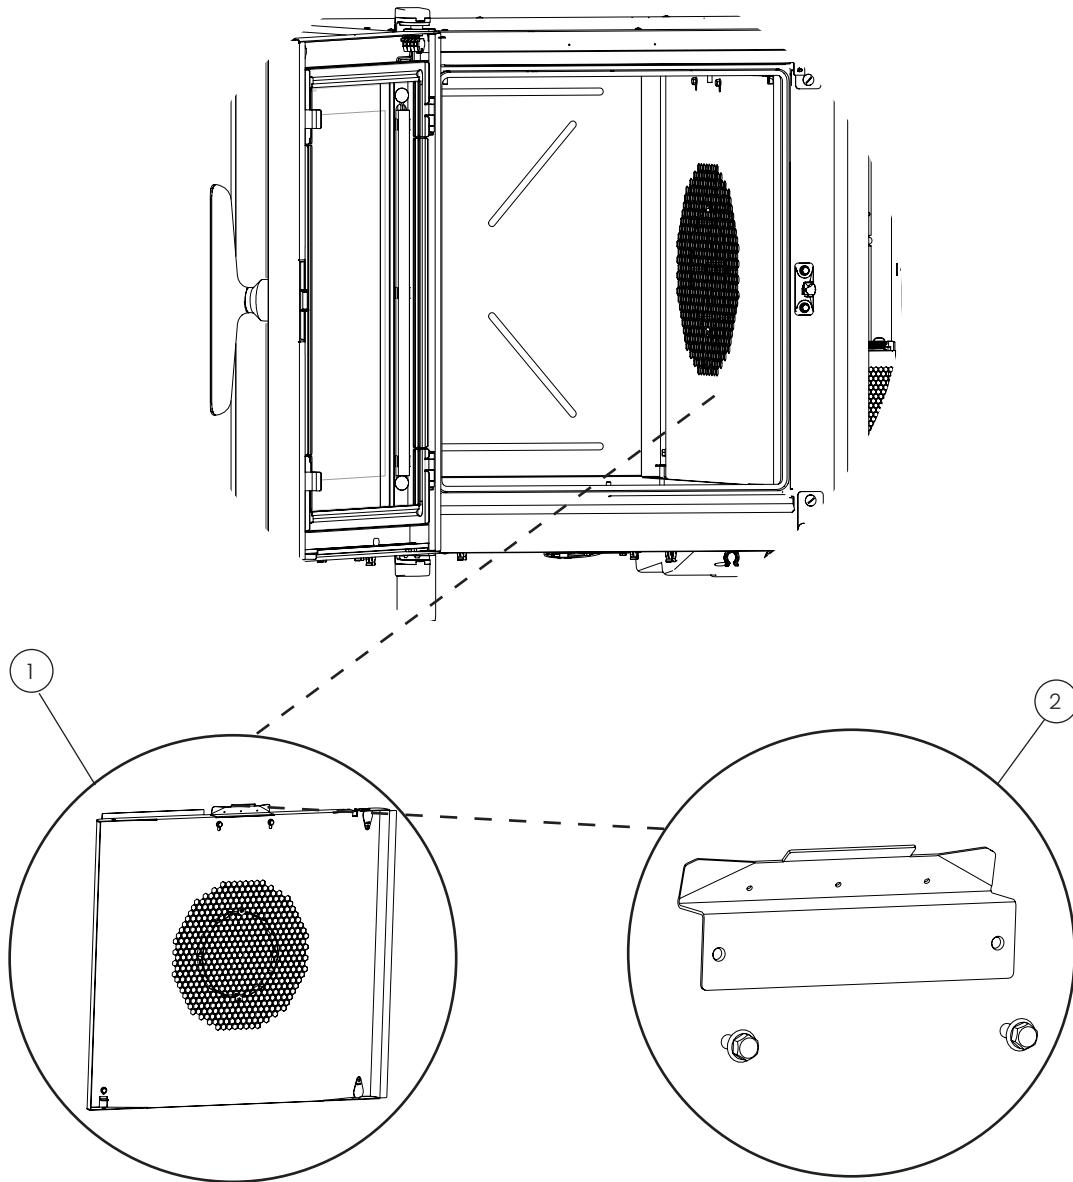

Baffle plate

POS.	PART NO.	DESCRIPTION
1	109198	Baffle plate, 6-1/1 GN, spare parts
1	109199	Baffle plate, 10-1/1 GN, spare parts
1	109200	Baffle plate, 20-1/1 GN, spare parts
1	109201	Baffle plate, 6-2/1 GN, spare parts
1	109202	Baffle plate, 10-2/1 GN, spare parts
1	109203	Baffle plate, 20-2/1 GN, spare parts
2	109197	Wash bracket, spare parts