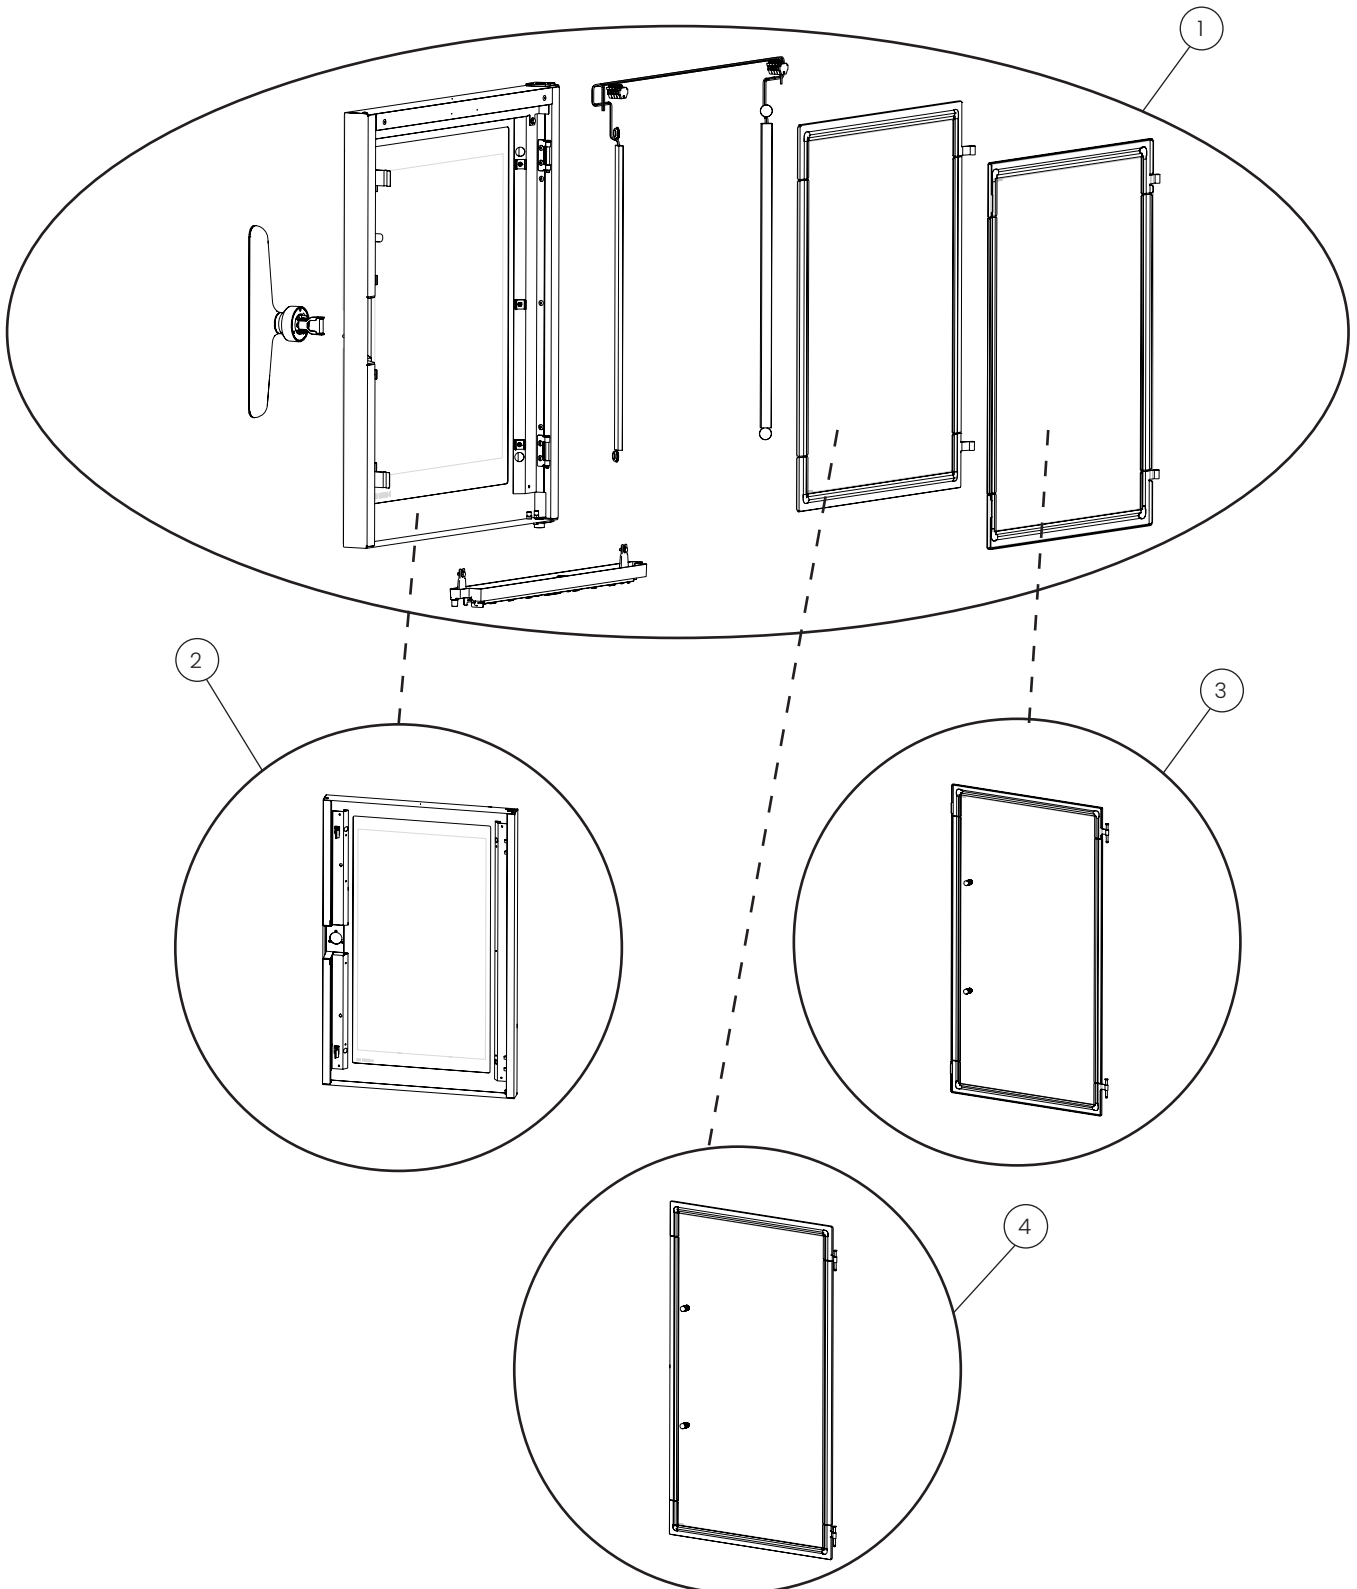

Door

POS.	PART NO.	DESCRIPTION
1	109552	Door 6-1/1 GN, spare parts
1	109553	Door 10-1/1 GN, spare parts
1	109554	Door 20-1/1 GN, spare parts
1	112143	Door 20-1/1 GN no flap, spare parts
1	109555	Door 6-2/1 GN, spare parts
1	109556	Door 10-2/1 GN, spare parts
1	109557	Door 20-2/1 GN, spare parts
1	112144	Door 20-2/1 GN no flap, spare parts
2	109586	Door frame with outer glass 6-1/1 GN, spare parts
2	109589	Door frame with outer glass 10-1/1 GN, spare parts
2	109590	Door frame with outer glass 20-1/1 GN, spare parts
2	109588	Door frame with outer glass 6-2/1 GN,, spare parts
2	109587	Door frame with outer glass 10-2/1 GN, spare parts
2	109591	Door frame with outer glass 20-2/1 GN, spare parts
3	109696	Inner glass 6-1/1 GN, spare parts
3	109698	Inner glass 10-1/1 GN, spare parts
3	109700	Inner glass 20-1/1 GN, spare parts
3	109697	Inner glass 6-2/1 GN, spare parts
3	109699	Inner glass 10-2/1 GN, spare parts
3	109701	Inner glass 20-2/1 GN, spare parts
4	109901	Middle glass 6-1/1 GN, spare parts
4	109903	Middle glass 10-1/1 GN, spare parts
4	109905	Middle glass 20-1/1 GN, spare parts
4	109902	Middle glass 6-2/1 GN, spare parts
4	109904	Middle glass 10-2/1 GN, spare parts
4	109906	Middle glass 20-2/1 GN, spare parts