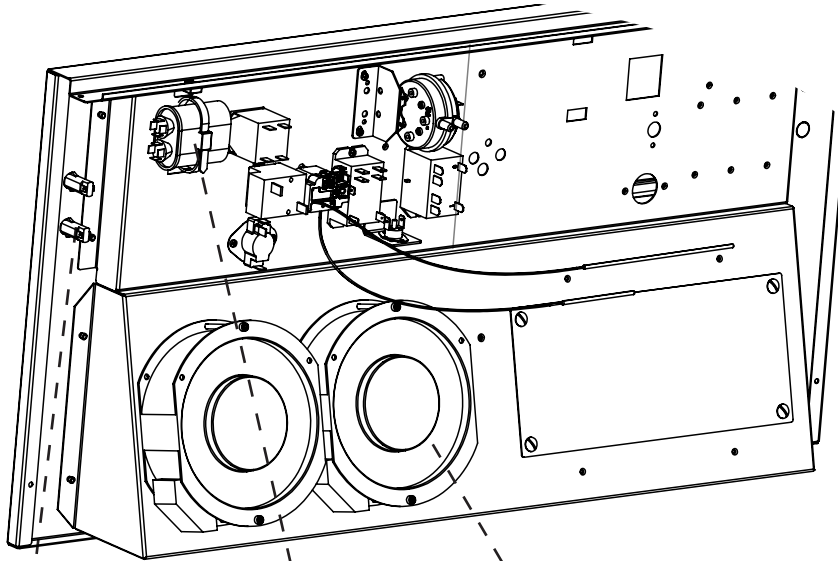

Invoq Hoodini

POS.	PART NO.	DESCRIPTION
1	112259	Capacitor, Hoodini, spare parts
2	113563	Indicator light, 120V, Hoodini, spare parts
2	112258	Indicator light, 230V,, Hoodini, spare parts
3	113564	Cooling fan, 120V, Hoodini, spare parts
3	112257	Cooling fan, 230V, Hoodini, spare parts