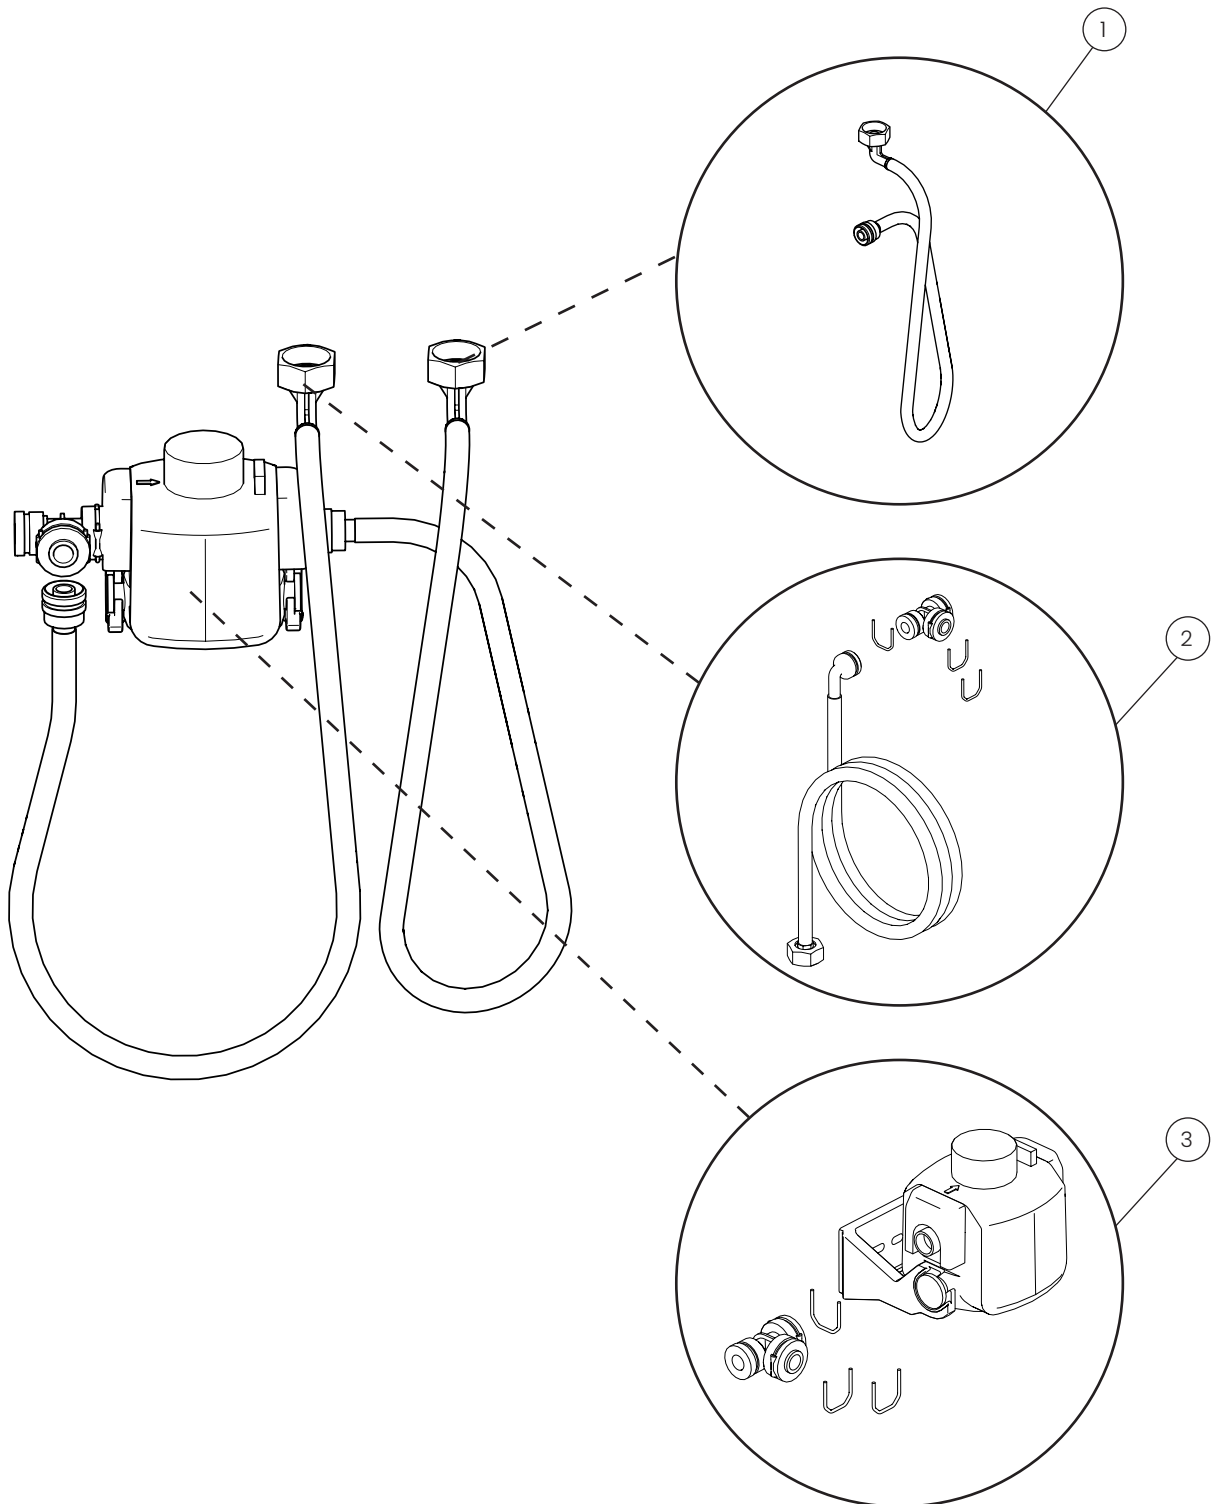

Stackit

POS.	PART NO.	DESCRIPTION
1	112188	Lip sealing, spare parts

Roll-in trolley

POS.	PART NO.	DESCRIPTION
1	112469	Castor Ø125, with brake, roll-in, spare parts
2	112470	Castor Ø125, roll-in, spare parts

HydroShield

POS.	PART NO.	DESCRIPTION
1	112221	Hose, straight, for HydroShield, spare parts
2	112220	Hose, angled, for HydroShield, spare parts
3	112219	Filter head, HydroShield, spare parts

Miscellaneous