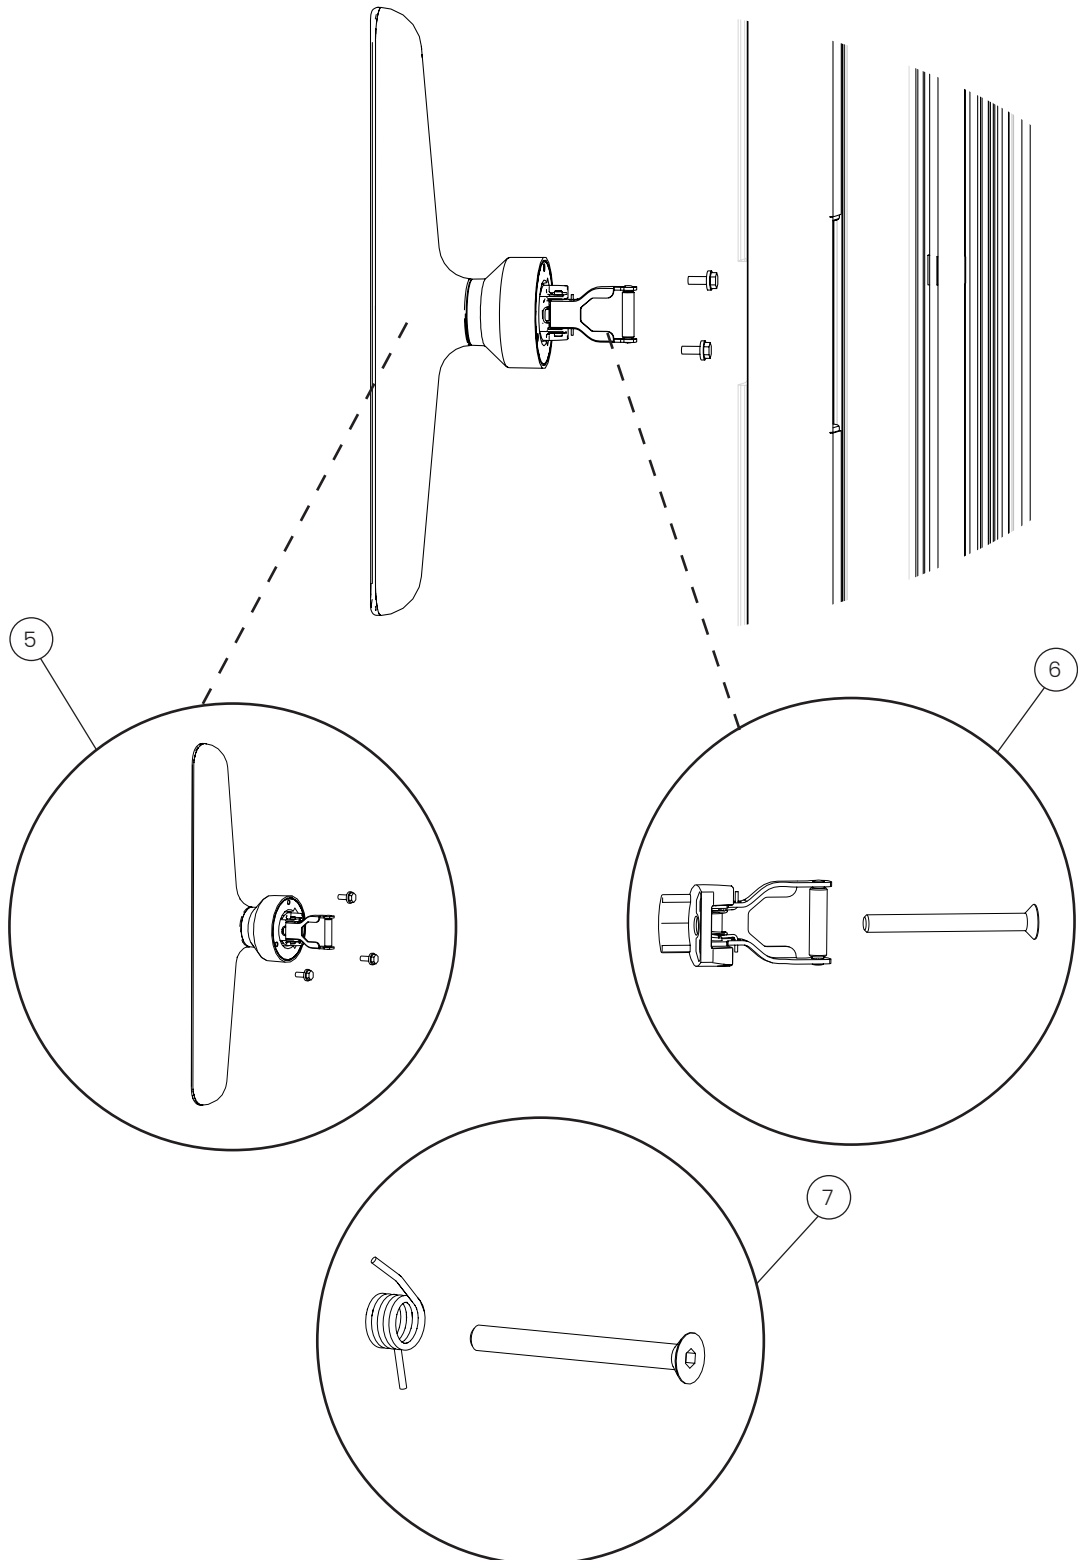

Door

POS.	PART NO.	DESCRIPTION
5	109939	Door handle, spare parts
6	109942	Closing spring, spare parts
7	109943	Return spring, spare parts