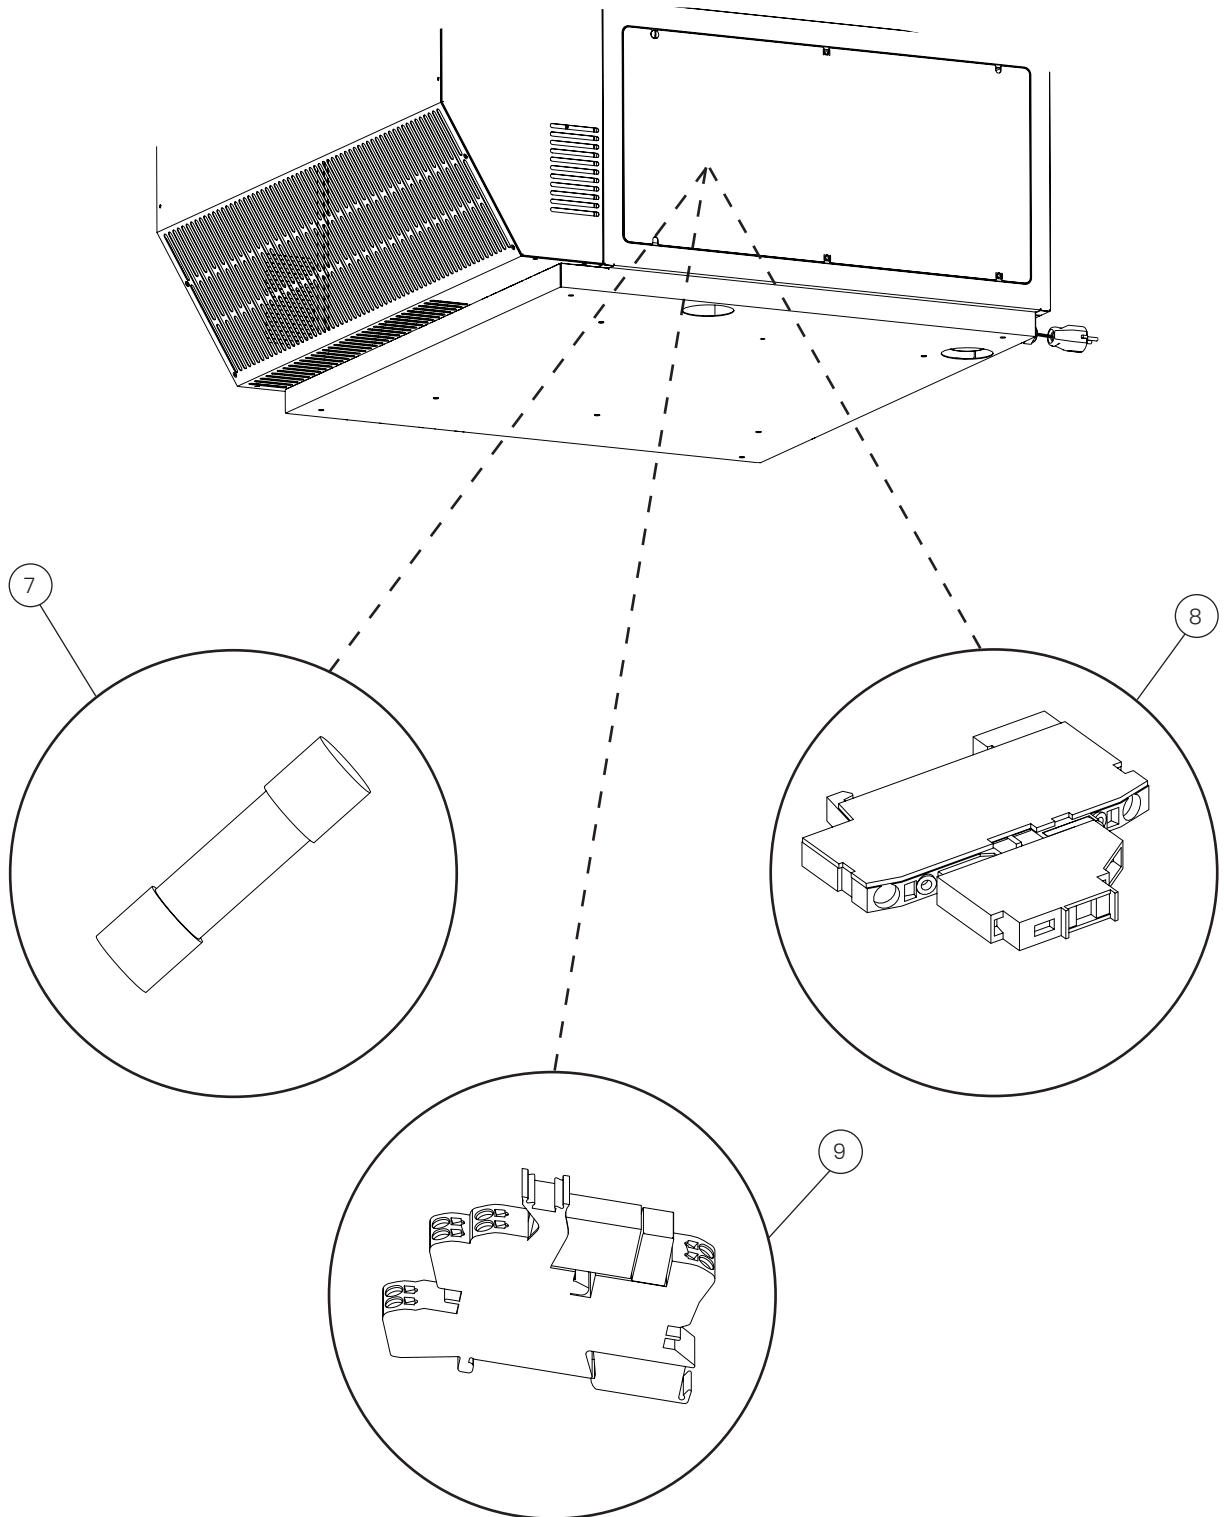

Codensation hood

POS.	PART NO.	DESCRIPTION
7	112087	Fuse, condensation hood, spare parts
8	112088	Fuse carrier, condensation hood, spare parts
9	112089	Contactora, condensation hood, spare parts