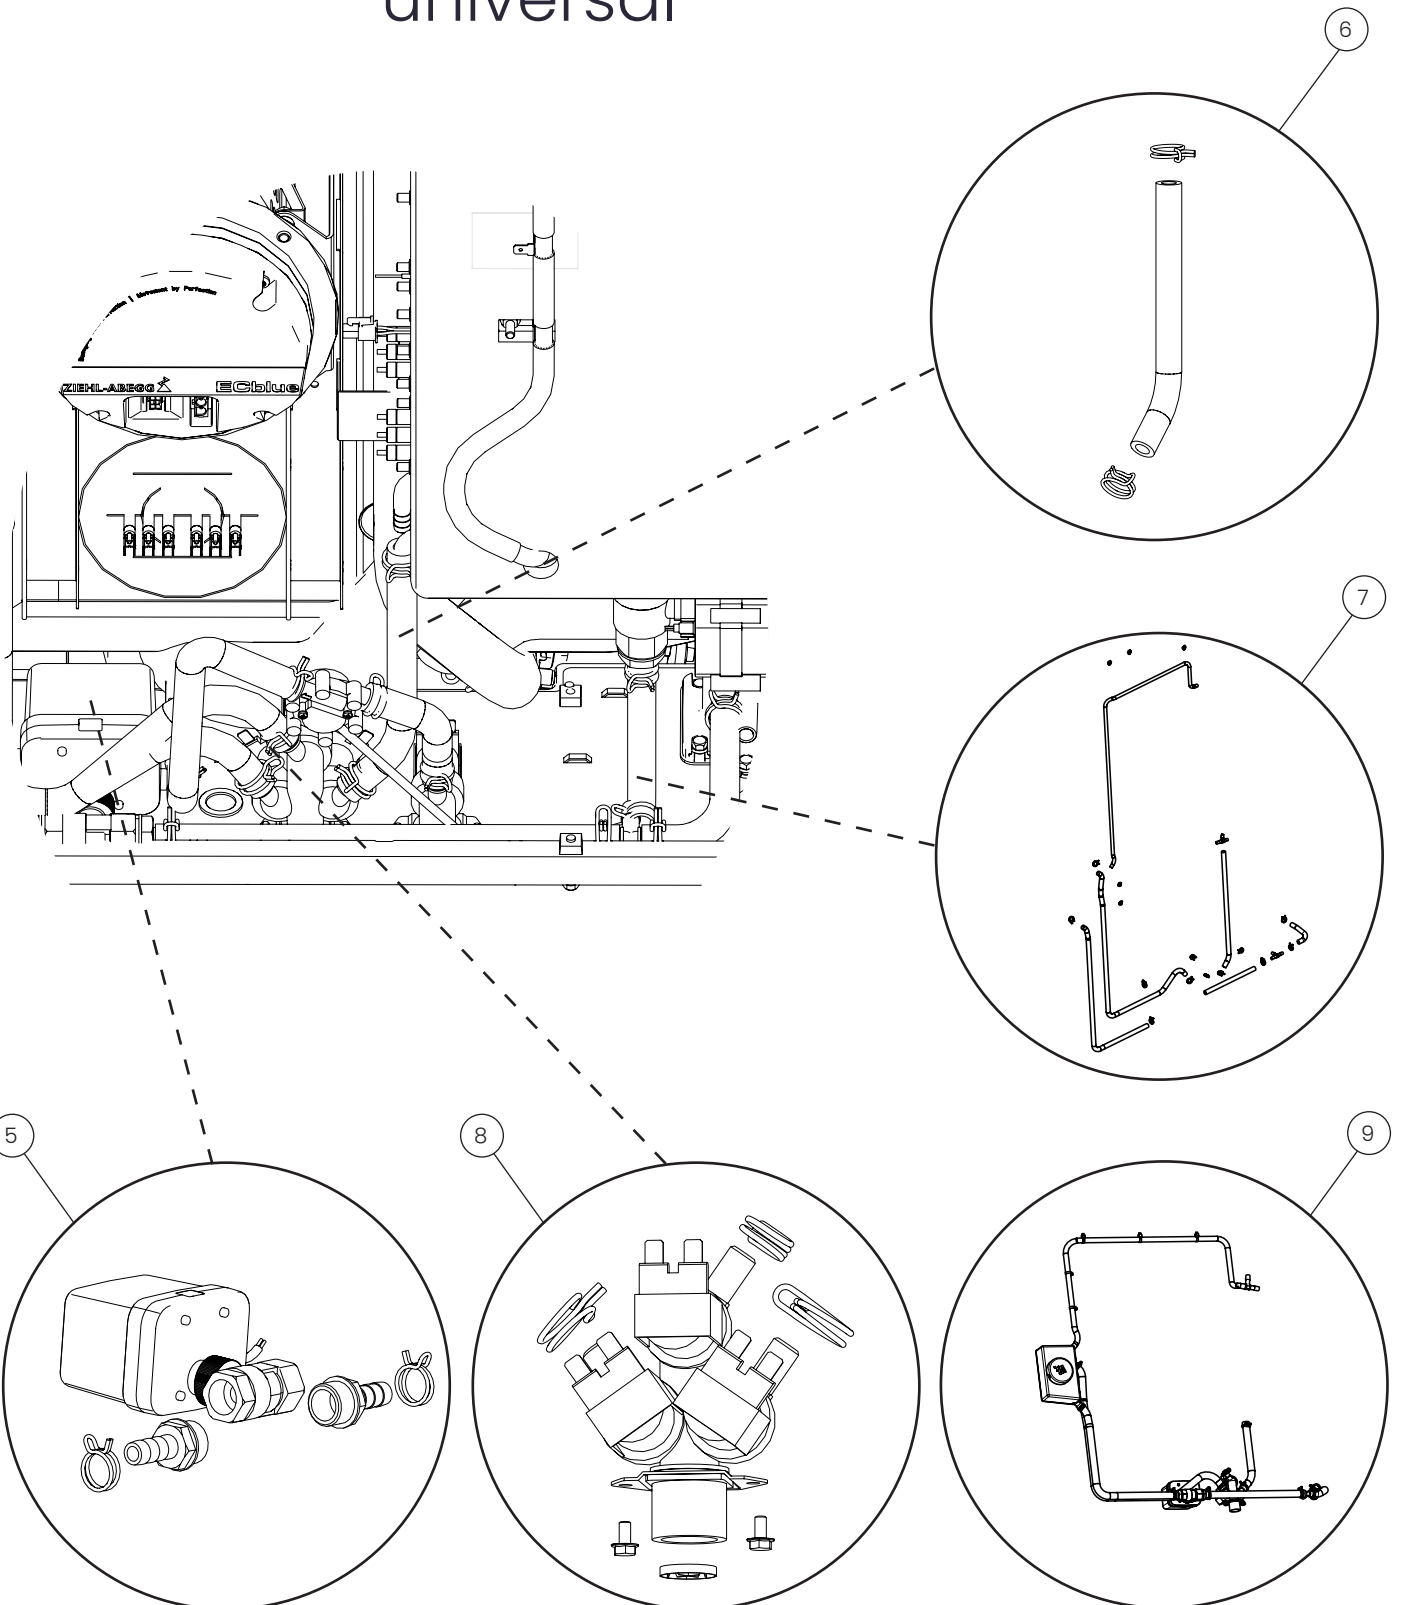

Steam generator - universal

POS.	PART NO.	DESCRIPTION
5	109818	Empty valve for descaling, spare parts
6	109816	Hose for hybrid steam, spare parts
7	109819	Hoses for descale system, spare parts
8	109815	Solenoid valve for hybrid steam, spare parts
9	109817	Descal system, spare parts