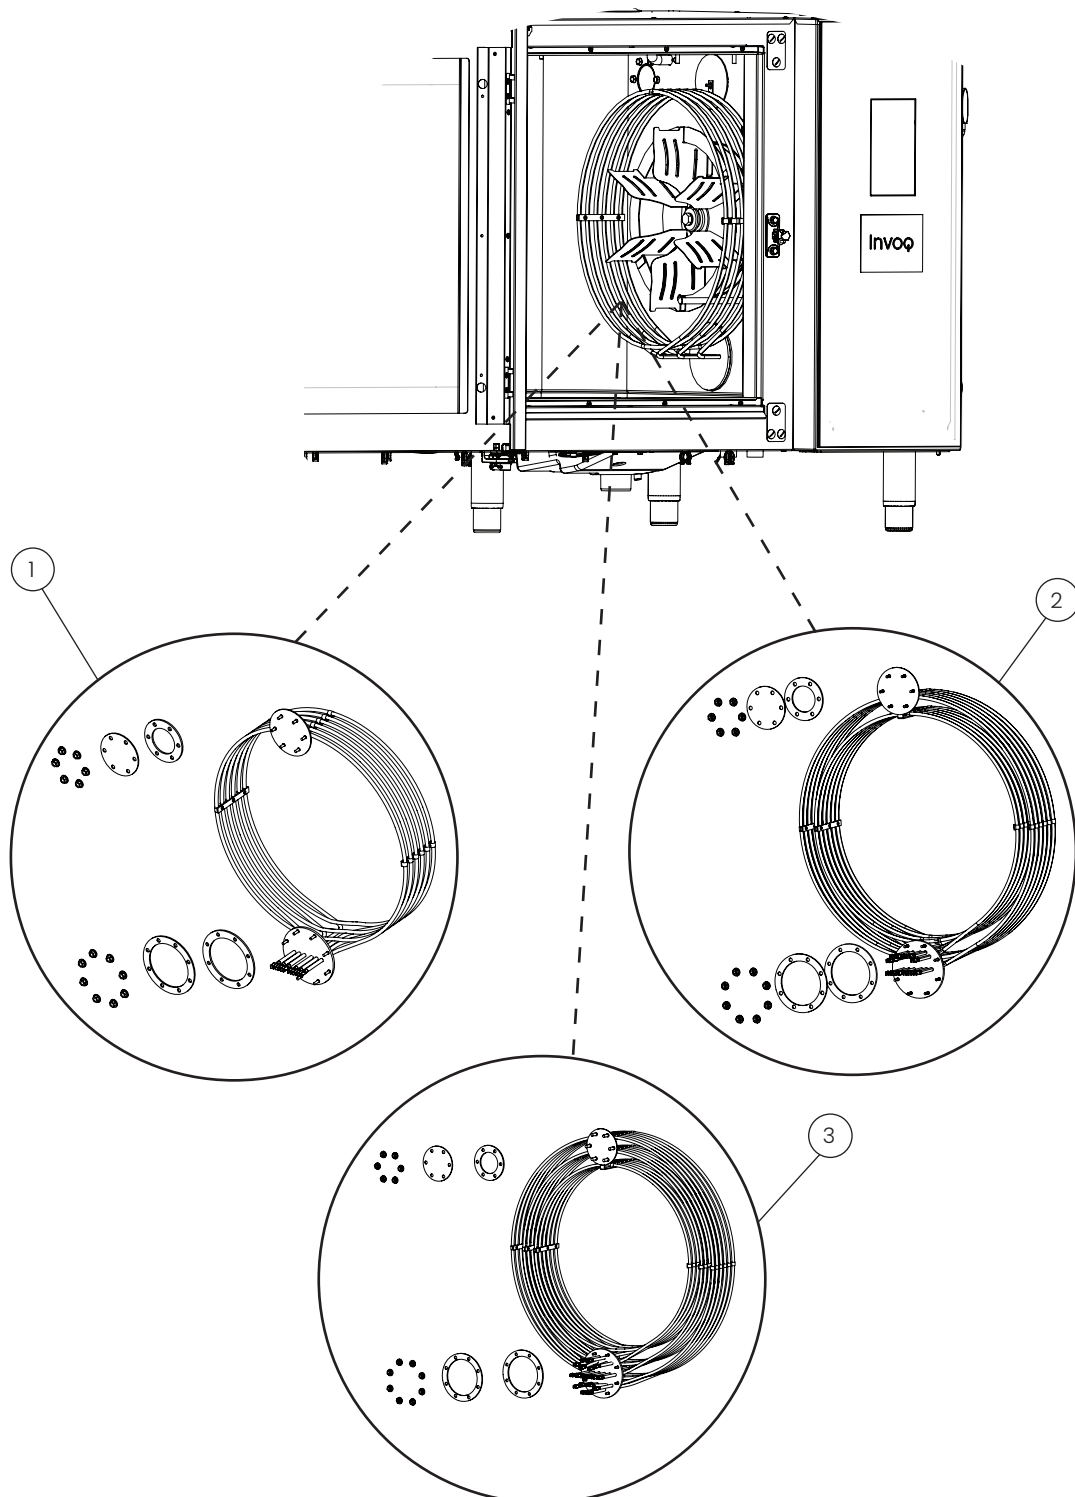

Heating elements - electrical oven

POS.	PART NO.	DESCRIPTION
1	109483	Heating element 6-1/1GN, spare parts
2	109484	Heating element 10&20-1/1GN, spare parts
2	109485	Heating element 6-2/1GN, spare parts
3	109486	Heating element 10&20-2/1GN, spare parts