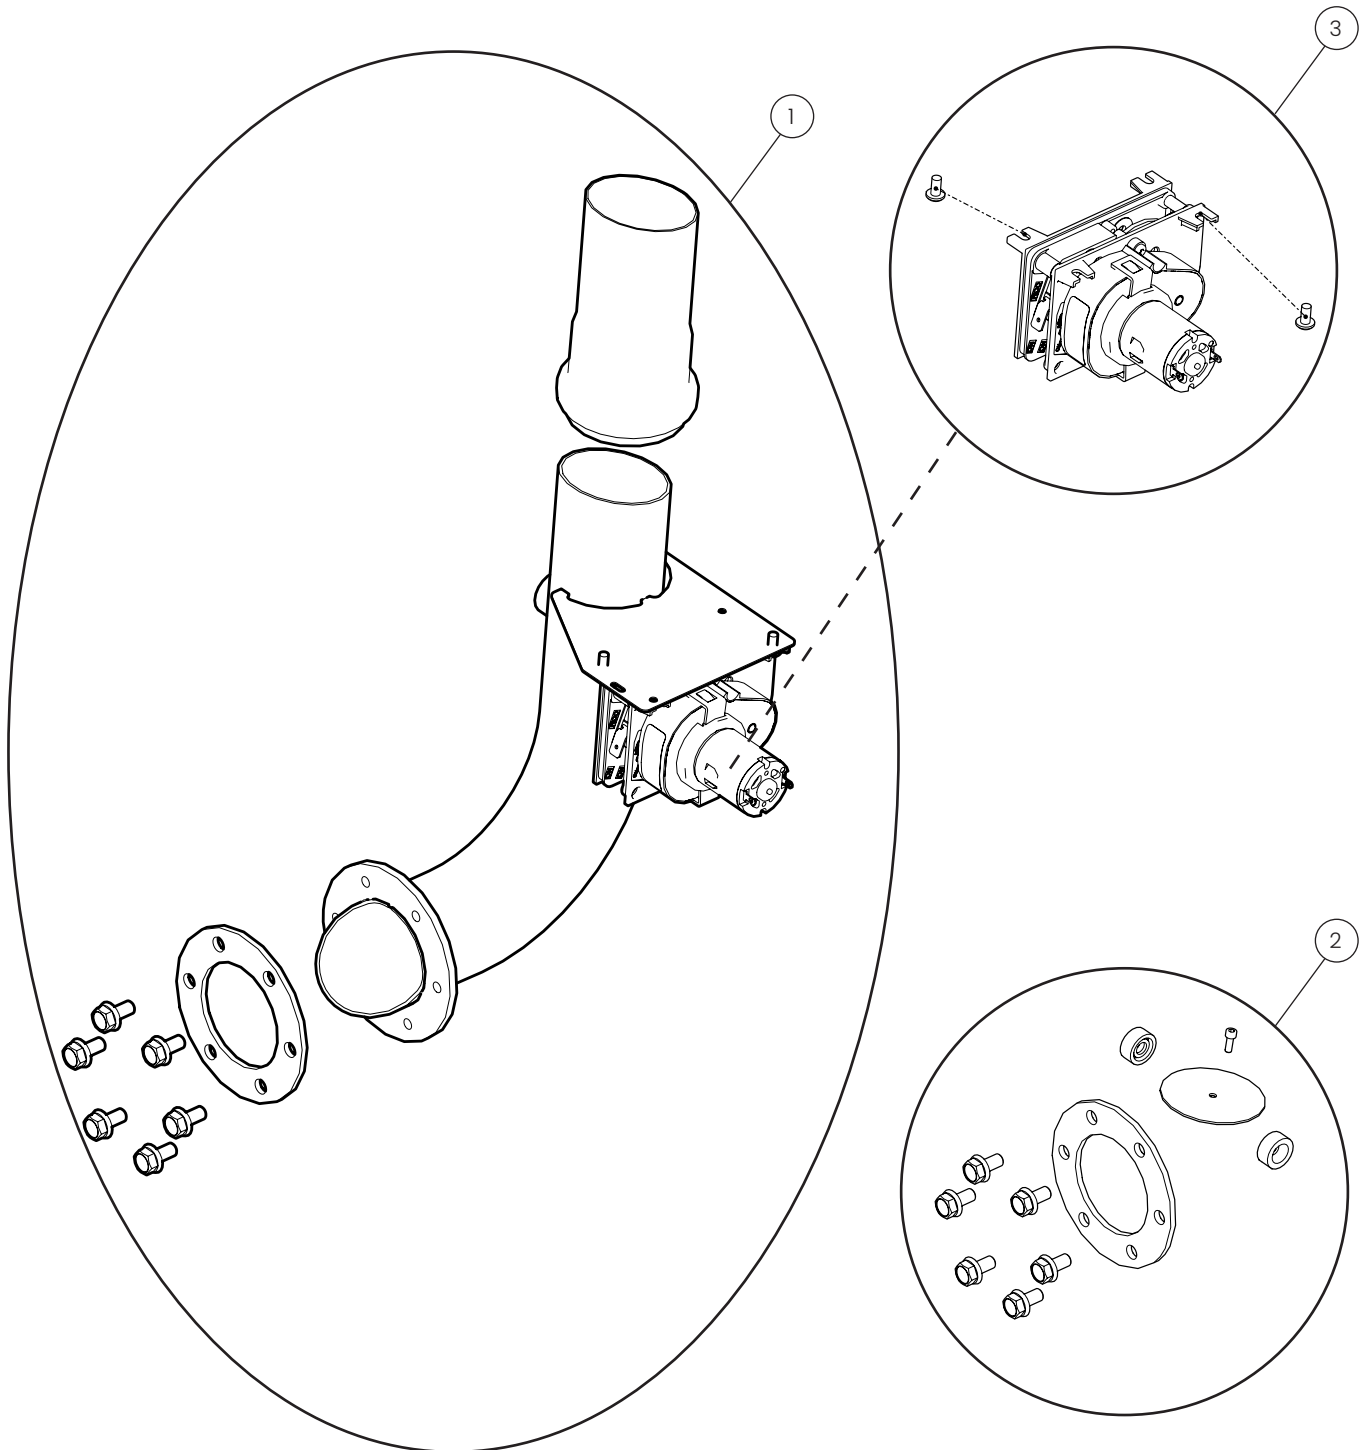

Air valve

POS.	PART NO.	DESCRIPTION
1	108977	Air valve, complete, spare parts
2	108979	Air valve, gaskets, spare parts
3	108978	Air valve, motor, spare parts