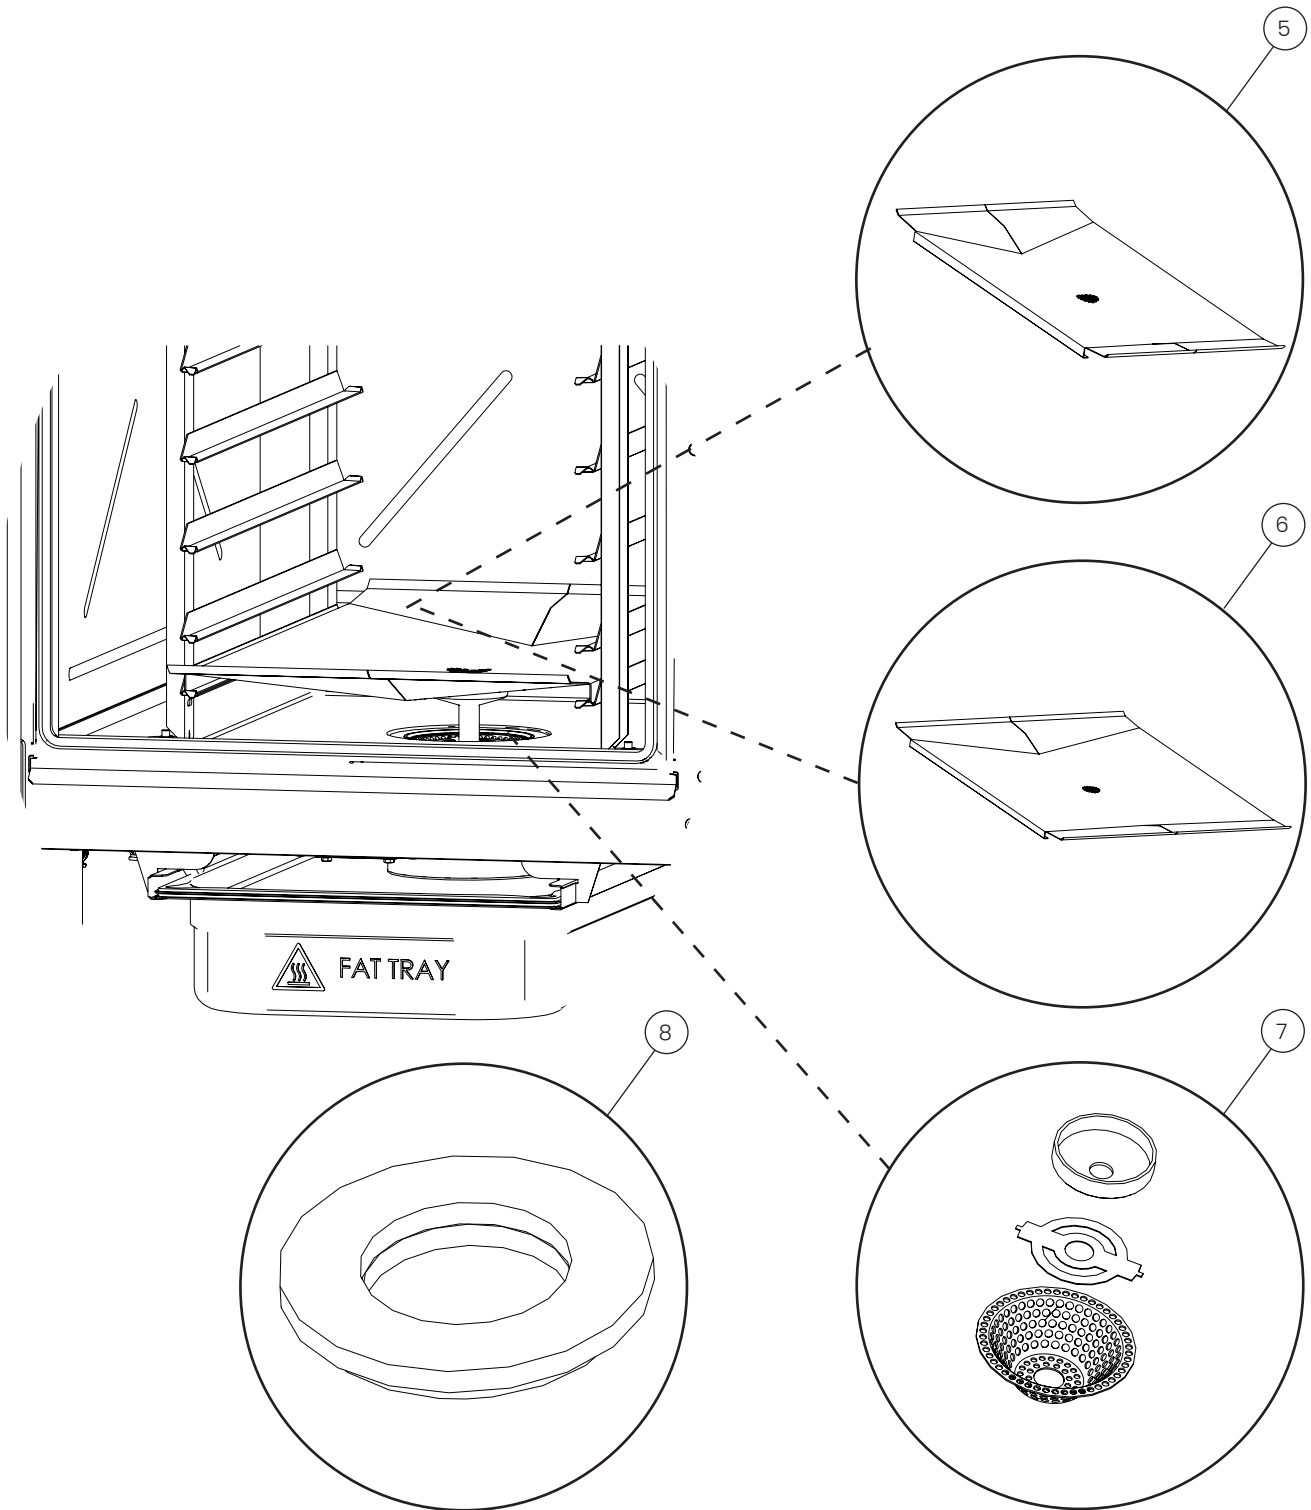

Fat separation

POS.	PART NO.	DESCRIPTION
5	110086	Fat guide plate 1/1GN, spare parts
6	110087	Fat guide plate 2/1GN, spare parts
7	110085	Sieve and funnel for fat, spare parts
8	112859	Fat separation, gasket, spare parts