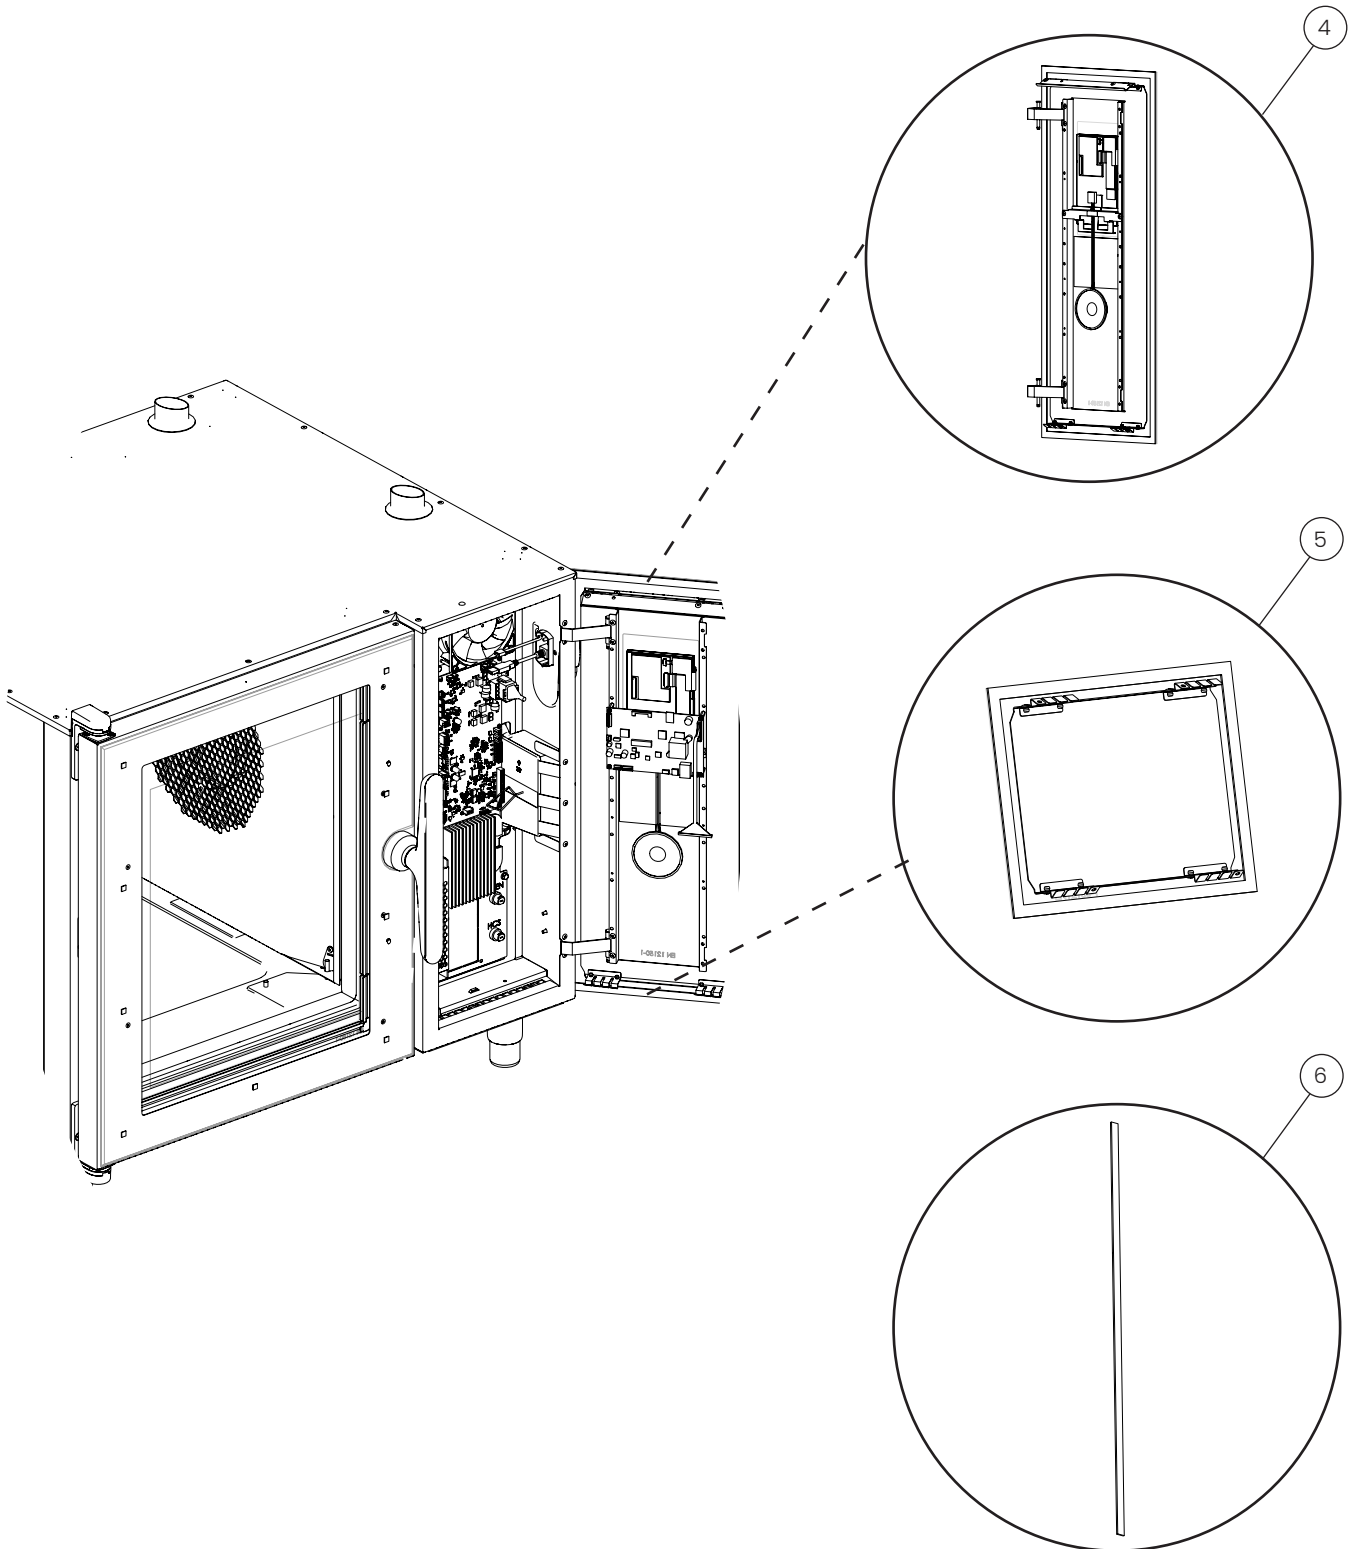

Panels

POS.	PART NO.	DESCRIPTION
4	109720	Front panel, Blodgett, spare parts
5	111417	Front plate bottom, 10-x/1, spare parts
5	111418	Front plate bottom, 20-x/1, spare parts
6	112820	Tape, single sided, foam, spare parts