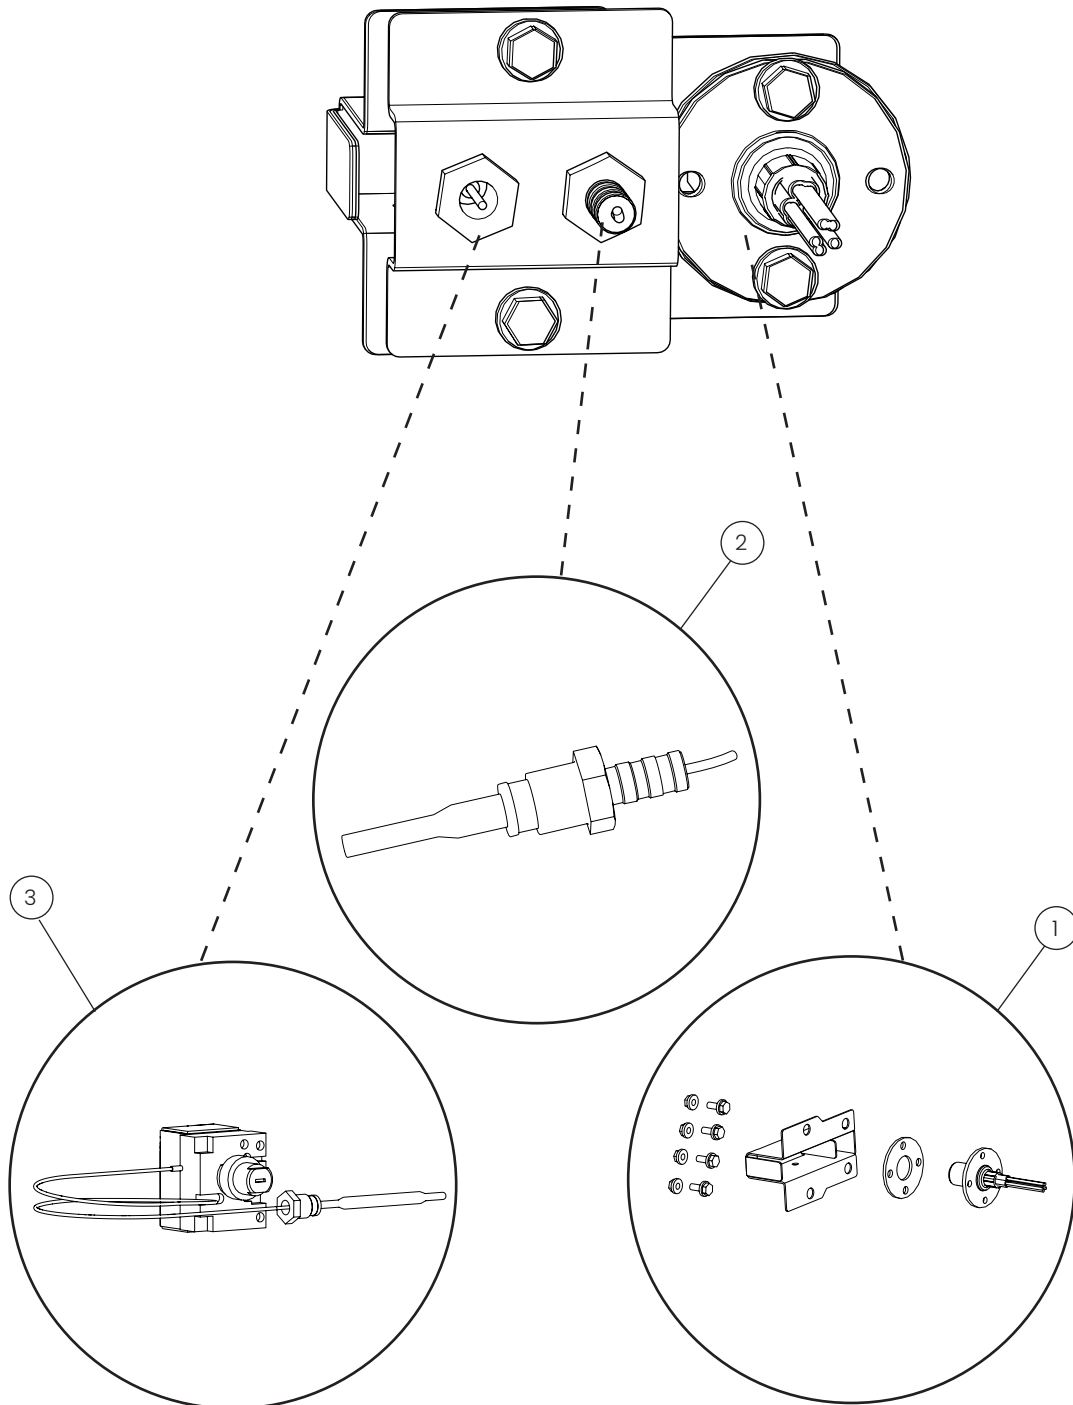

Oven sensors

POS.	PART NO.	DESCRIPTION
1	109152	Oxygen sensor, spare parts
2	109153	Temperature sensor, oven, spare parts
3	109154	Thermo switch, oven, spare parts