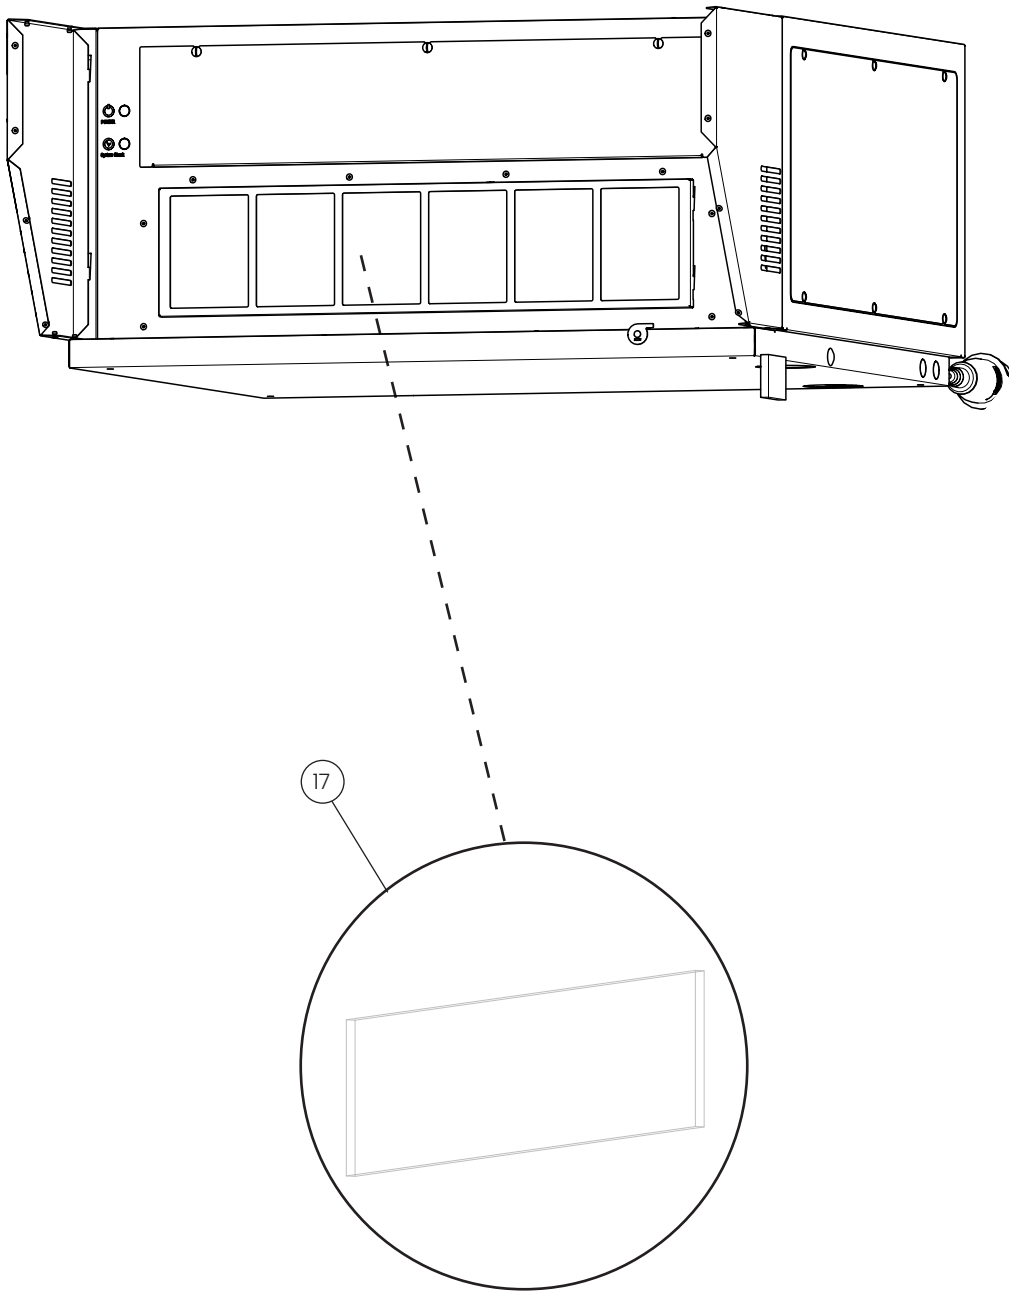

POS.	PART NO.	DESCRIPTION
15	112278	Blower, 120V, Hoodini, X/1 GN, spare parts
15	113761	Blower, 230V, Hoodini, X/1 GN, spare parts
16	113758	Hose kit, L: 40, 50 and 70, Hoodini, spare parts

Invoq Hoodini