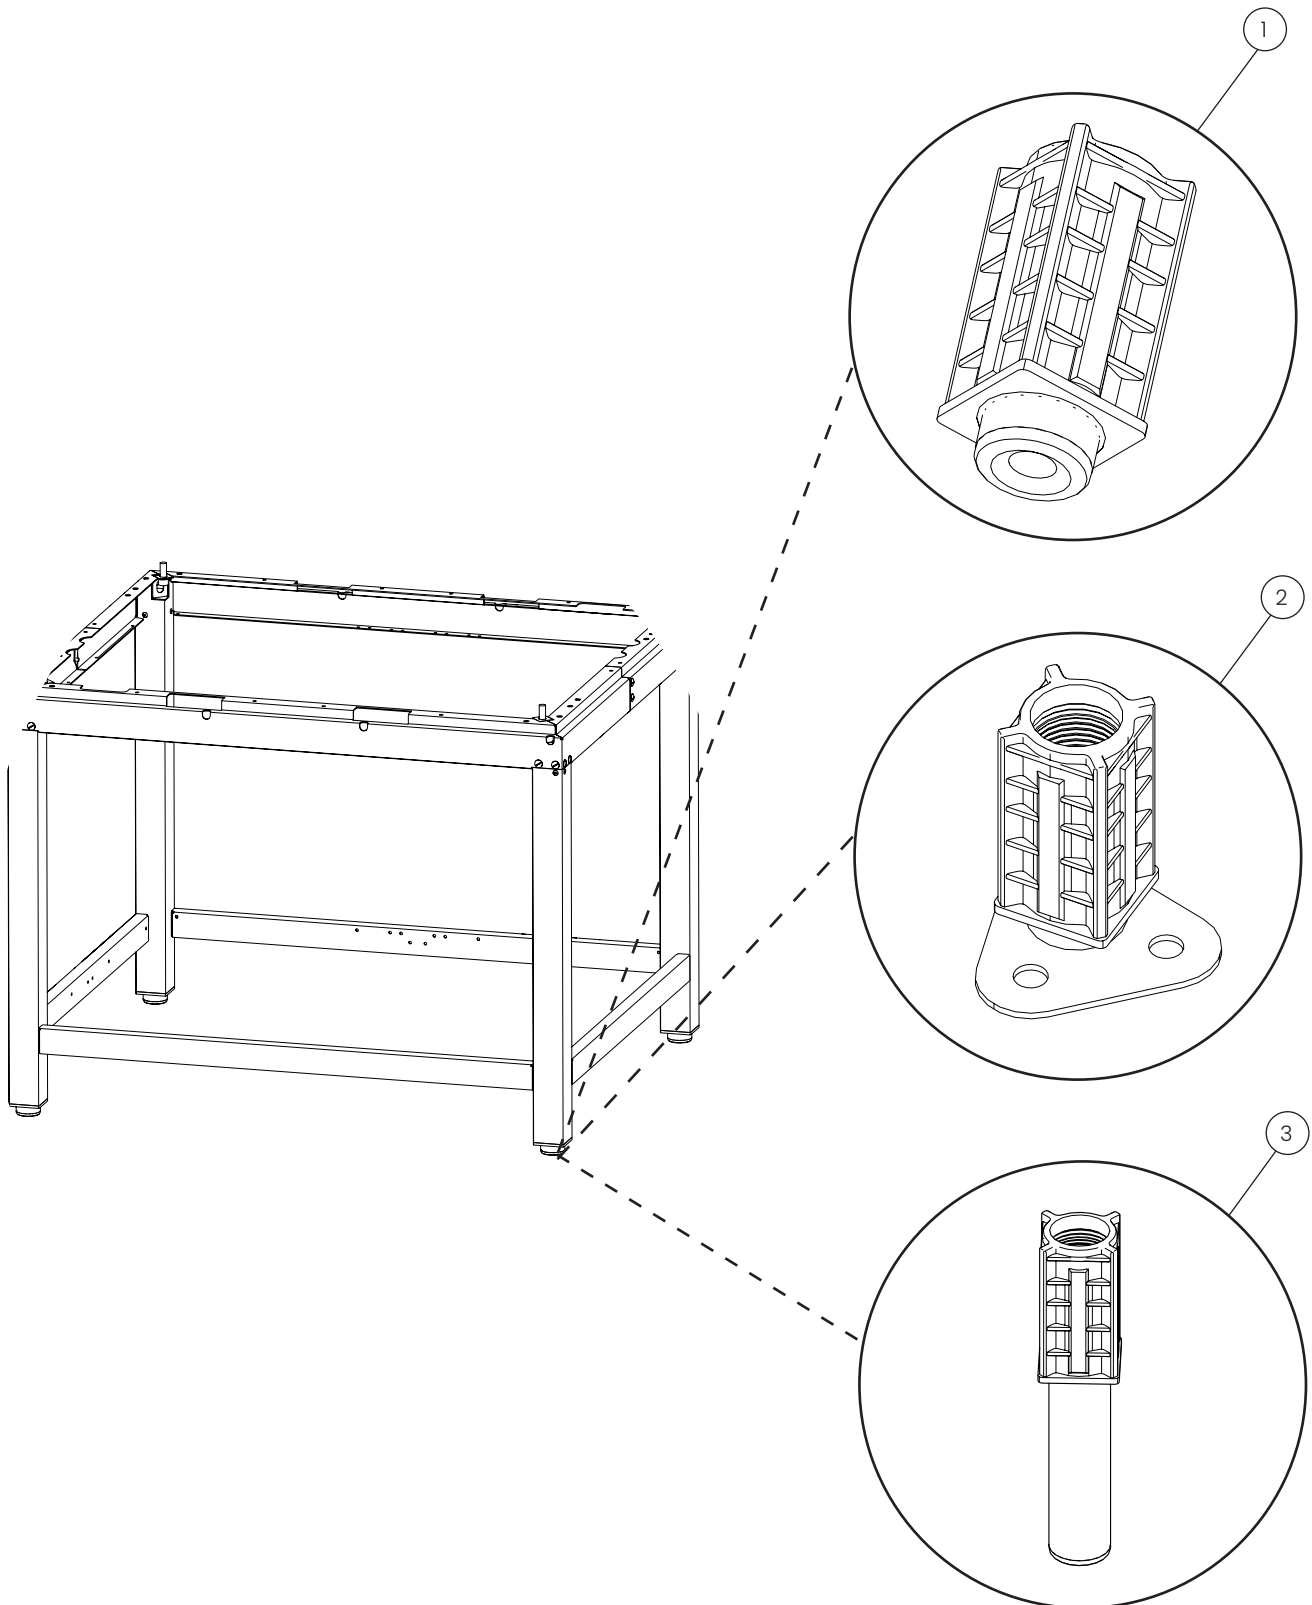

Stand

POS.	PART NO.	DESCRIPTION
1	112040	Standard foot, spare parts
2	112042	Floor mounting foot, spare parts
3	112041	Feet for stand, 136-187 mm, spare parts