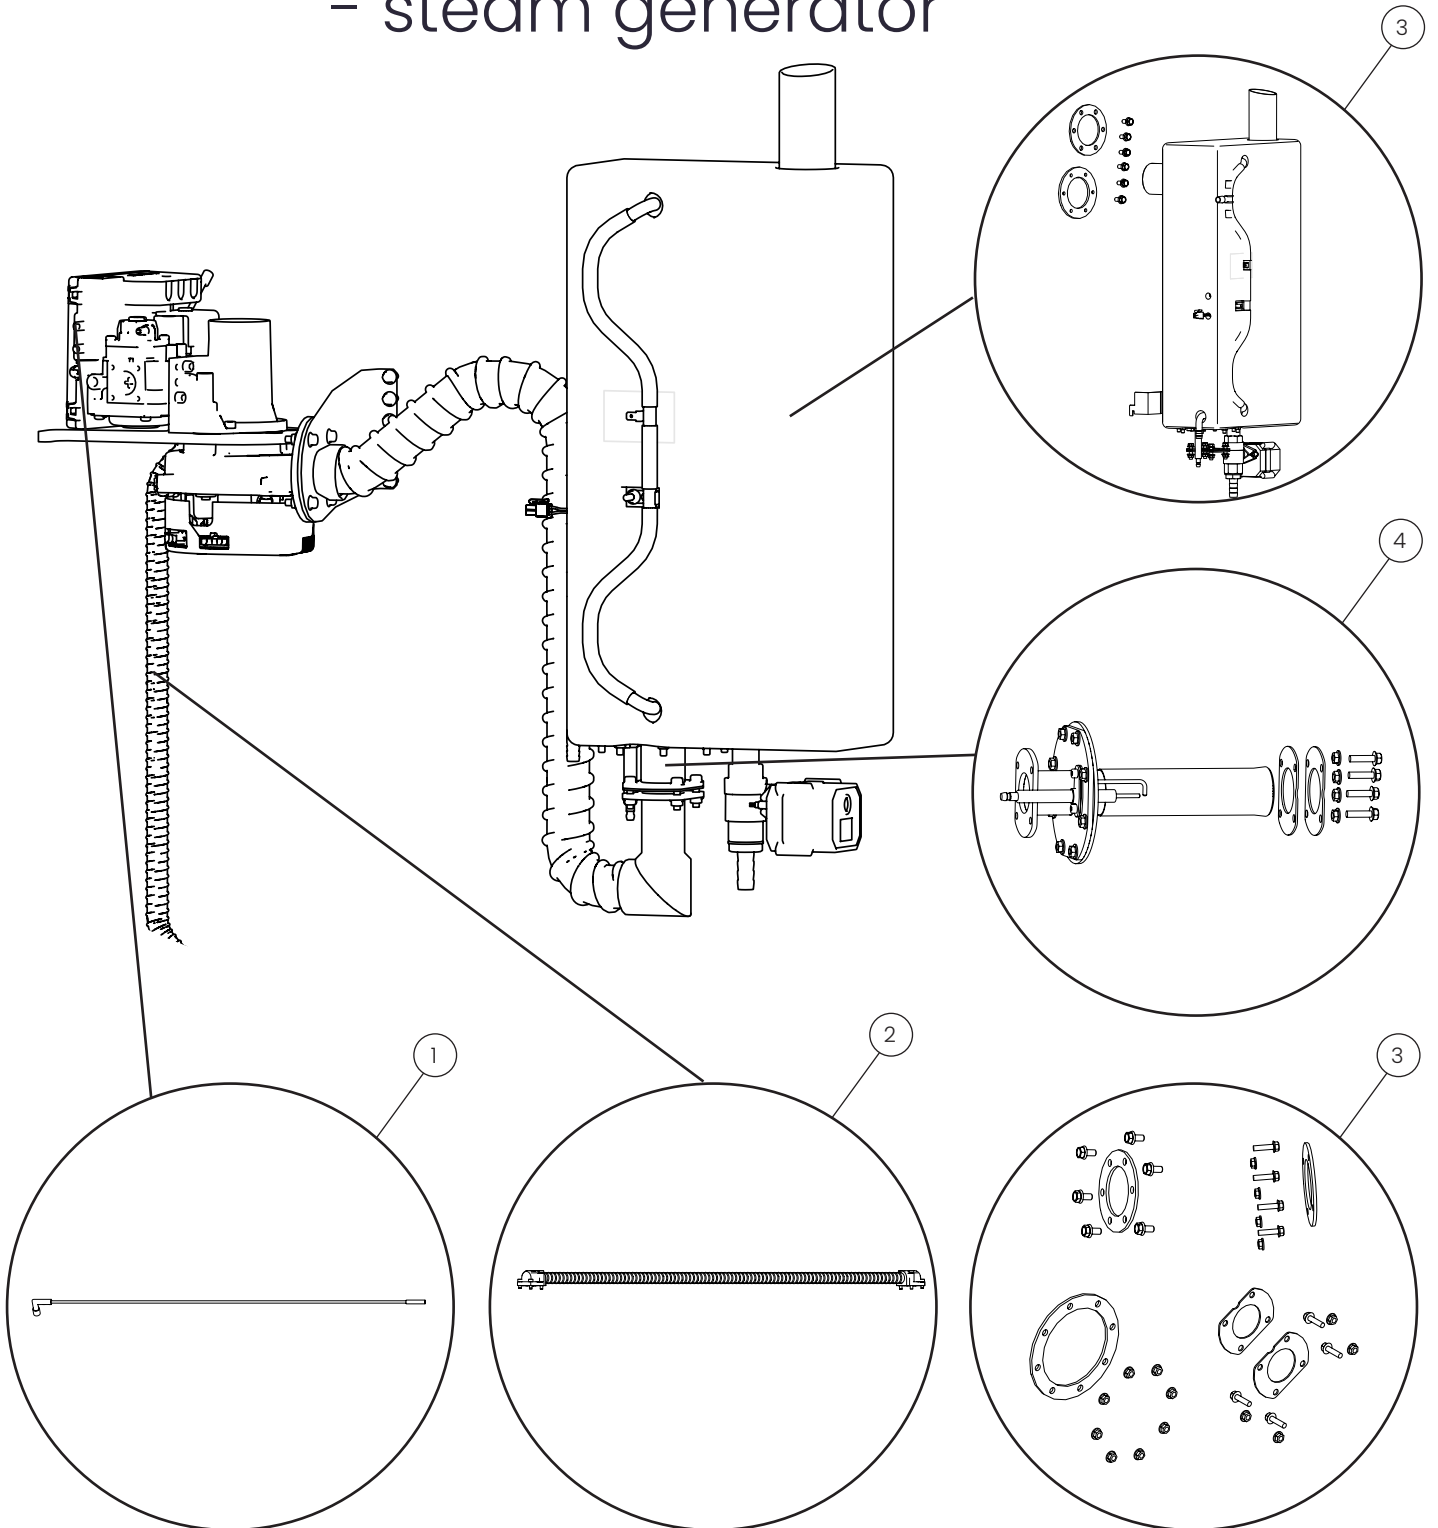

Gas components - steam generator

POS.	PART NO.	DESCRIPTION
1	113521	Ignitor cable, steam generator, 6&10-x/1, spare parts
2	113348	Gas hose, steam generator, 6&10-x/1, spare parts
3	113528	Steam generator, gas, spare parts
4	113485	Steam generator, gas burner, 6&10-x/1, spare parts
5	113496	Gasket kit for steam generator, gas, spare parts