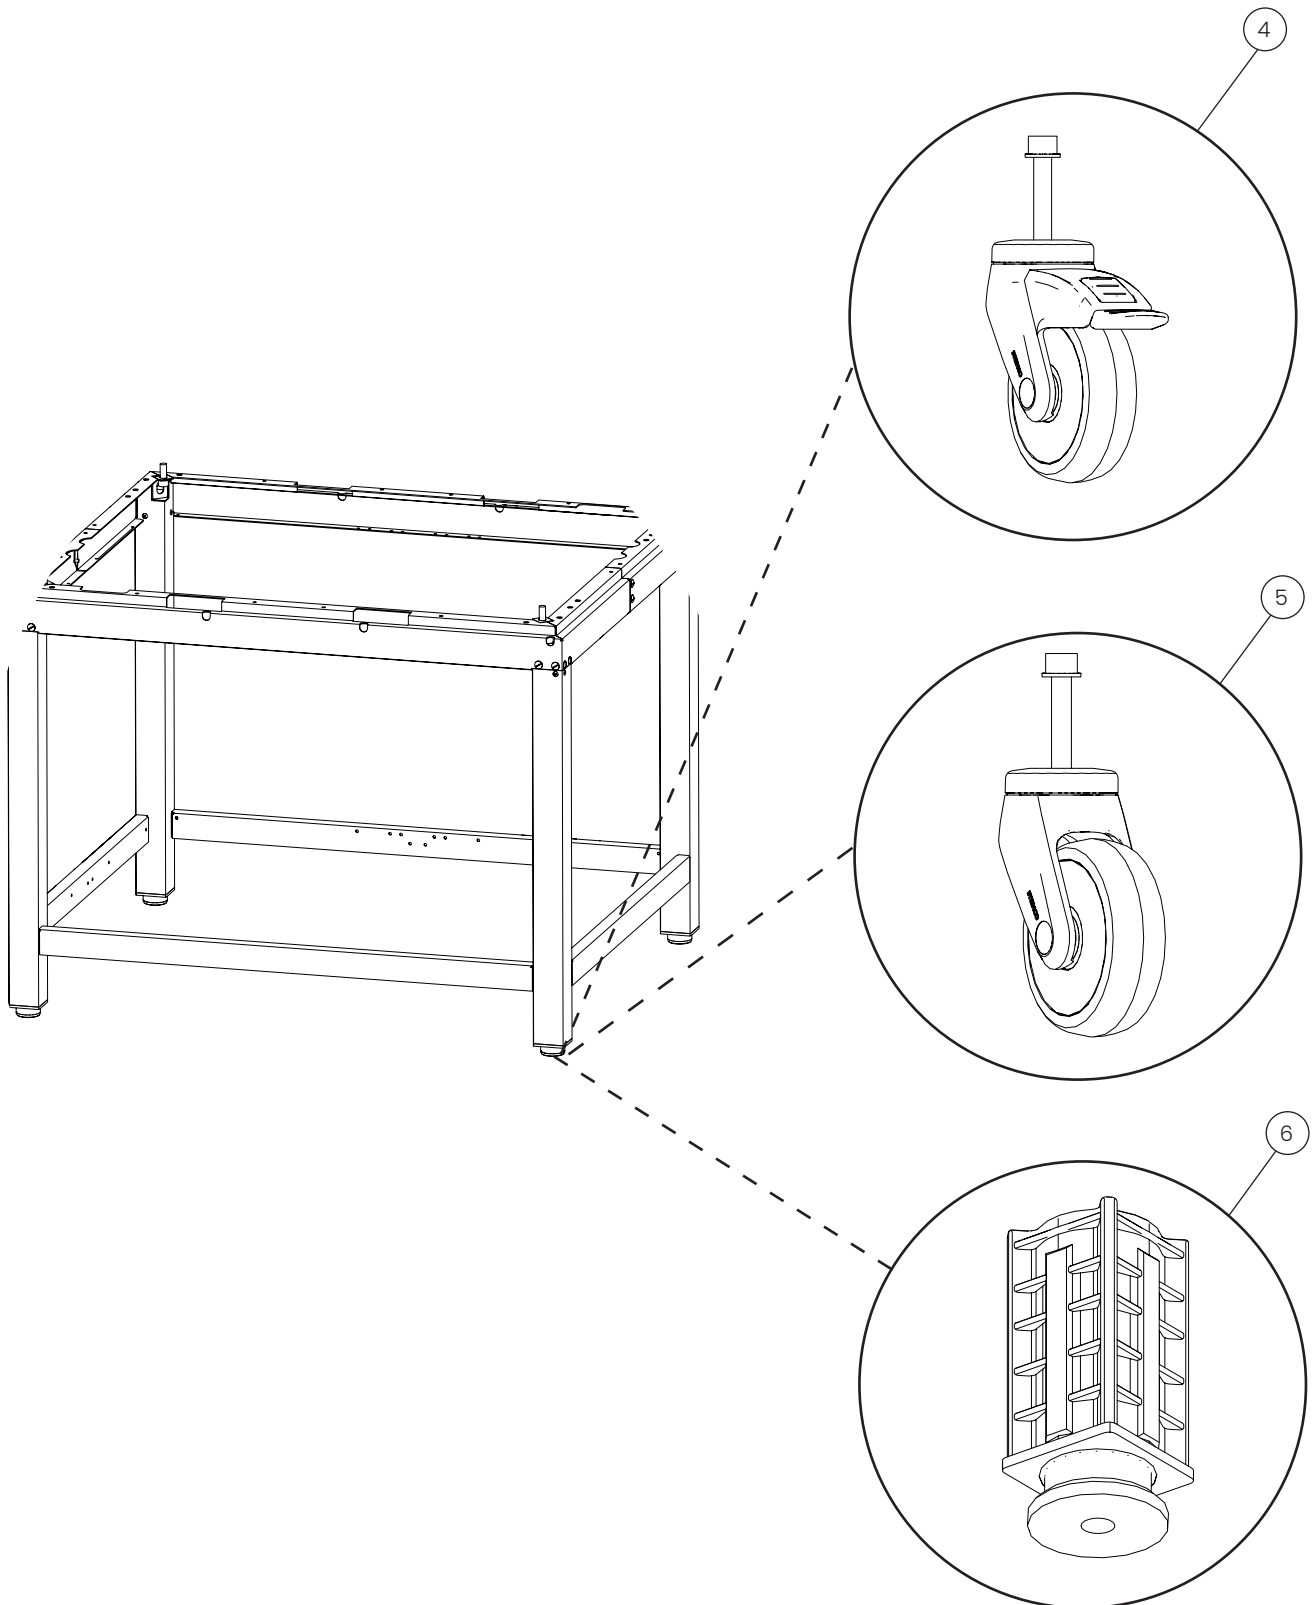

Stand

POS.	PART NO.	DESCRIPTION
4	112044	Castor with brake, spare parts
5	112045	Castor without brake, spare parts
6	112043	Foot for castor, spare parts