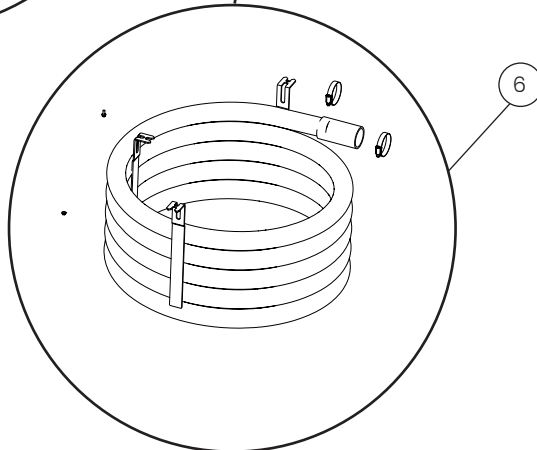

Codensation hood

POS.	PART NO.	DESCRIPTION
4	111213	Fan motor, condensation hood, spare parts
5	111214	Silicone tube, condensation hood, spare parts
6	111212	Spiral, 20-x/1 GN, condensation hood, spare parts
6	111211	Spiral, Stackit top or 10-x/1 GN, condensation hood, spare parts
6	111210	Spiral, Stackit lower or 6-x/1 GN, condensation hood, spare parts