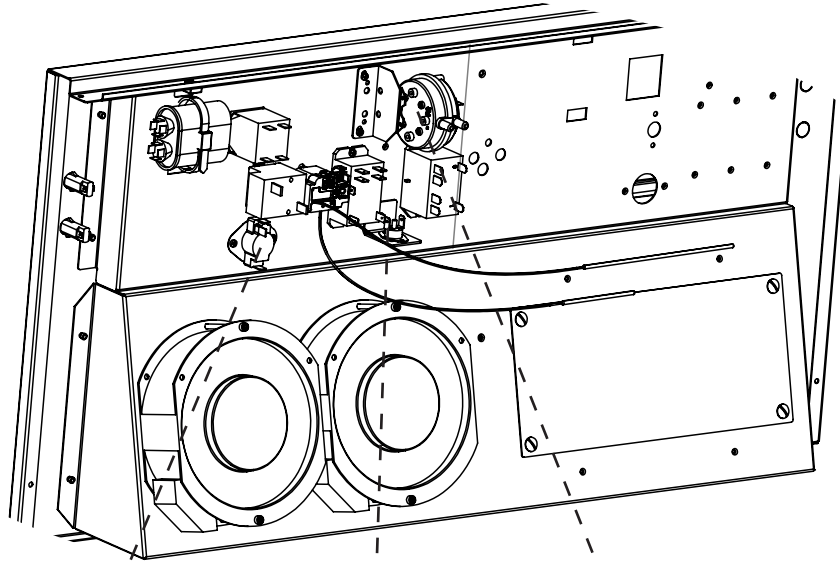

Invoq Hoodini