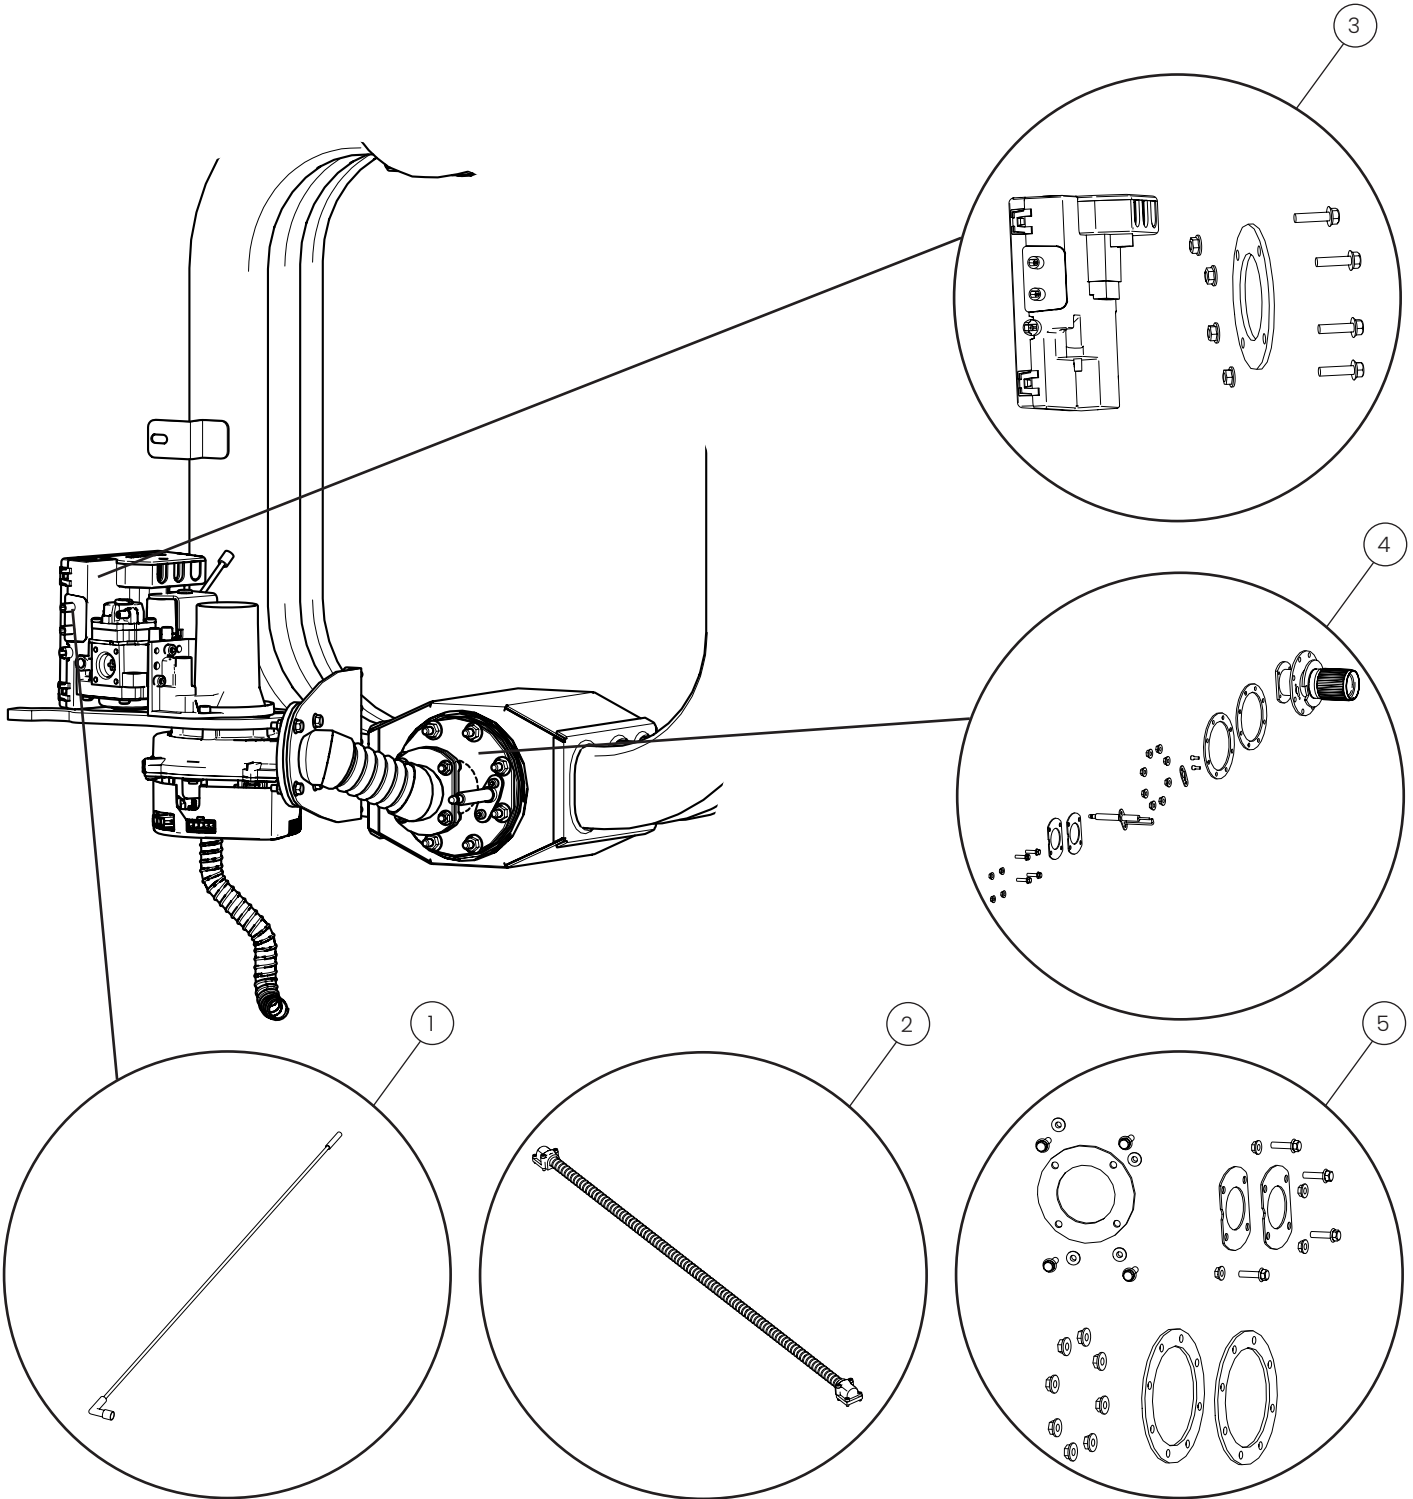

Gas components

POS.	PART NO.	DESCRIPTION
1	113534	Ignitor cable, oven cavity, 6&10-x/1, spare parts
2	113347	Gas hose, oven cavity, 6&10-x/1, spare parts
3	113520	Gas control box, 115 V, 60 Hz, spare parts
3	113519	Gas control box, 230 V, 50 Hz, spare parts
4	113483	Gas burner, 6-x/1 & 10-1/1, spare parts
4	113484	Gas burner, 10-2/1, spare parts
5	113497	Gasket kit for oven cavity, gas, spare parts