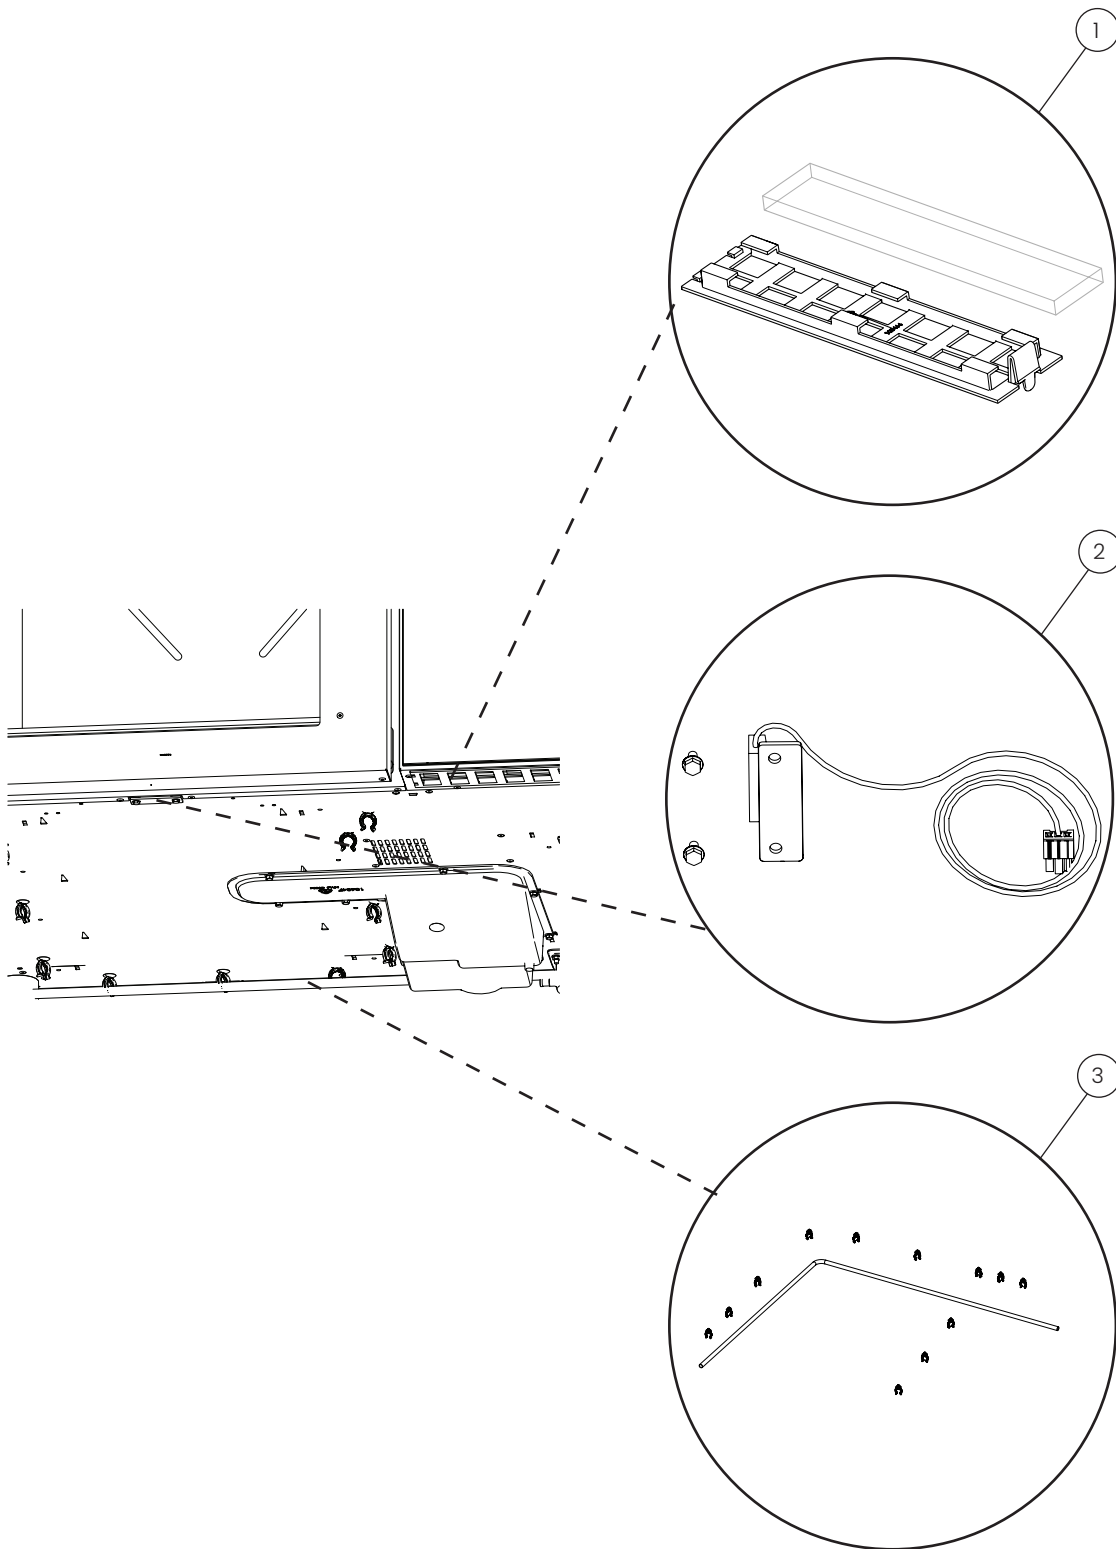

Beneath the oven

POS.	PART NO.	DESCRIPTION
1	109915	Air intake filter, spare parts
2	109879	Door sensor, spare parts
3	109993	Drain hose for drip tray, spare parts