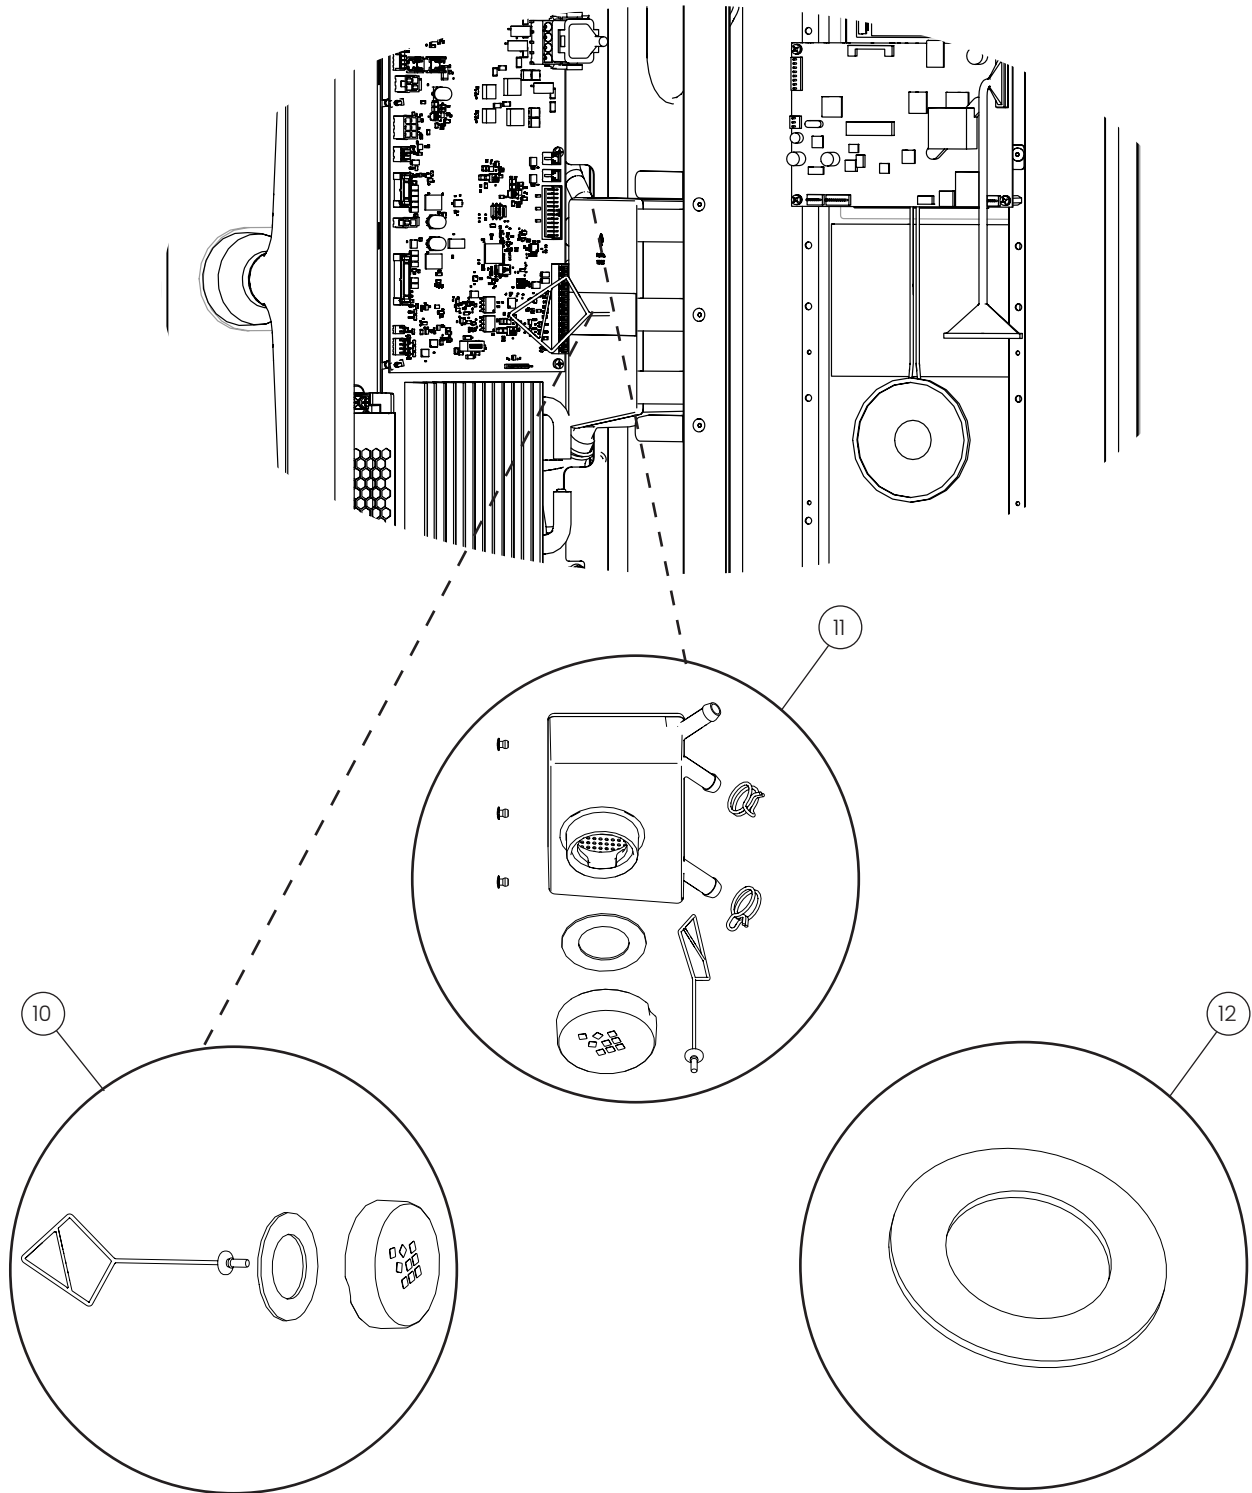

Steam generator - universal

POS.	PART NO.	DESCRIPTION
10	109821	Lid for descaling box, spare parts
11	109820	Descaling box, spare parts
12	113084	Gasket, lid for descaling box, spare parts