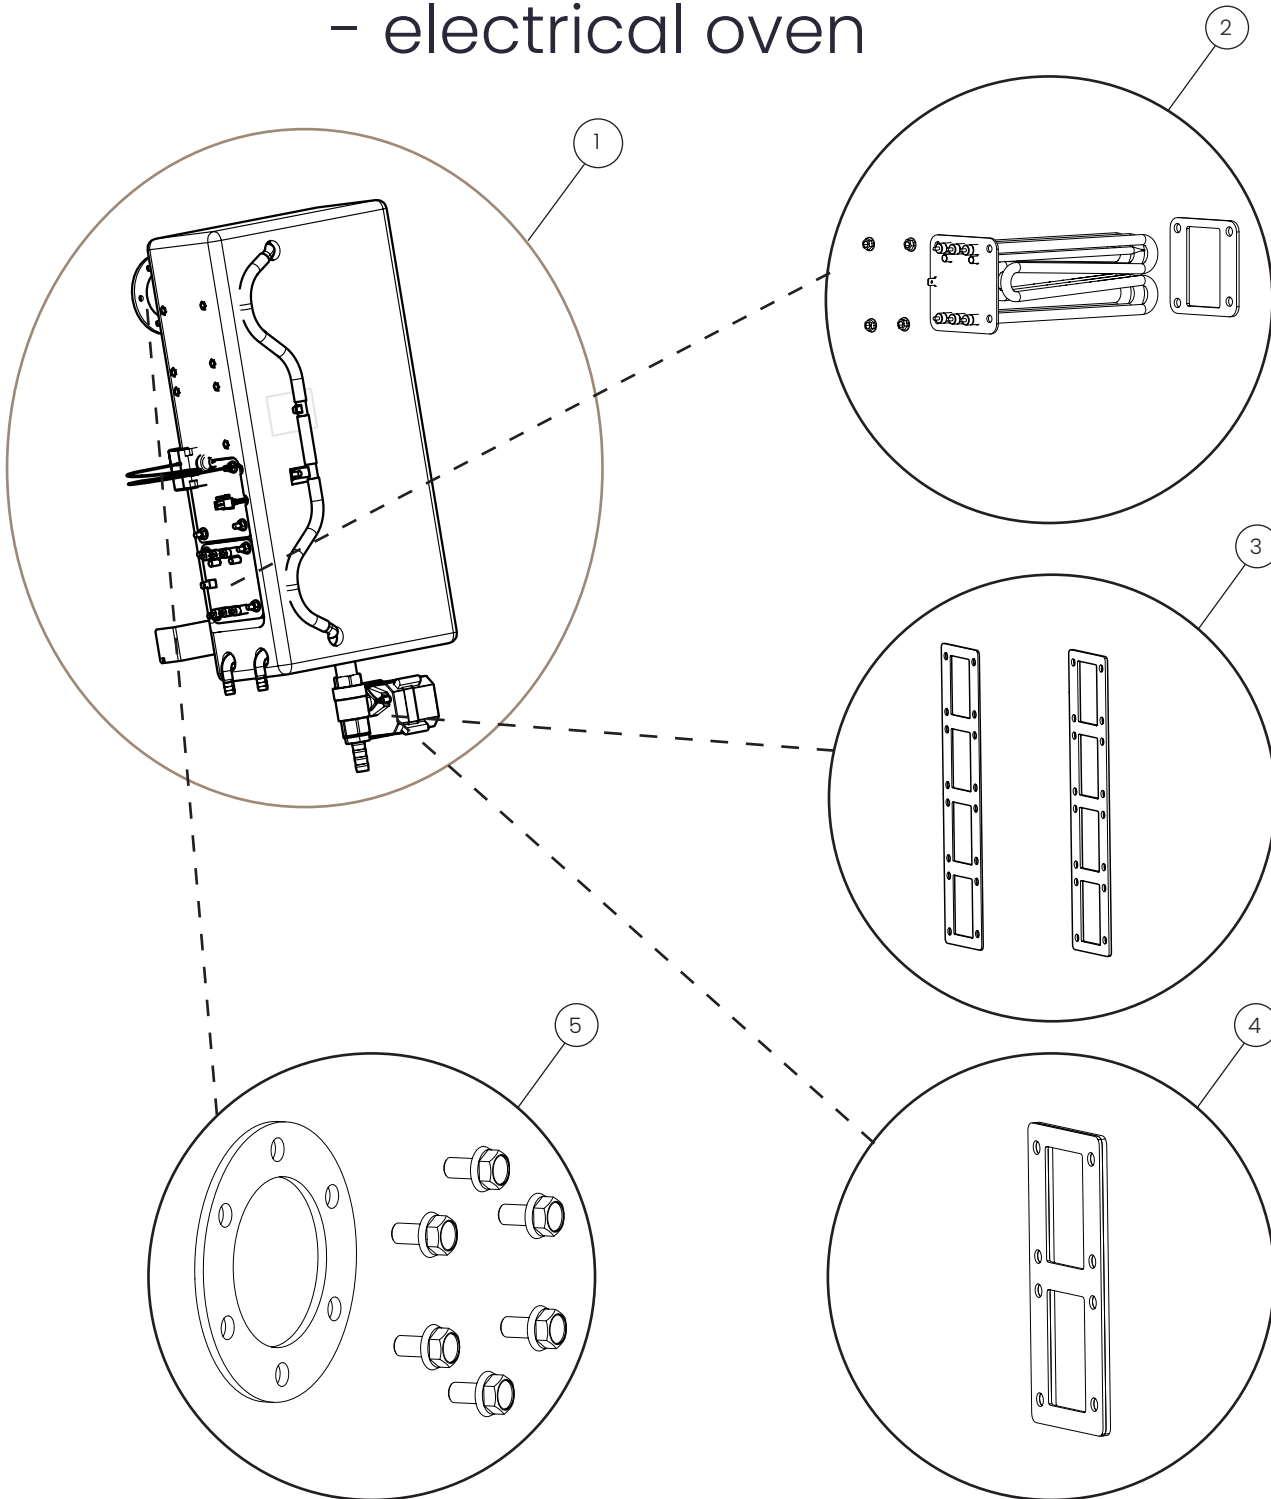

Steam generator - electrical oven

POS.	PART NO.	DESCRIPTION
1	110113	Steam generator, electric, 6-1/1 GN, spare parts
1	110111	Steam generator, electric, 6-2/1 GN & 10-X/1 GN, spare parts
1	110112	Steam generator, electric, 20-X/1 GN, spare parts
2	109366	Heating element, 208-240V, spare parts
3	111059	Reinforcement plate and gasket, 20-X/1 GN, spare parts
4	111060	Reinforcement plate and gasket, 6-X/1 GN & 10-X/1 GN, spare parts
5	112467	Gasket, Ø50-82, spare parts