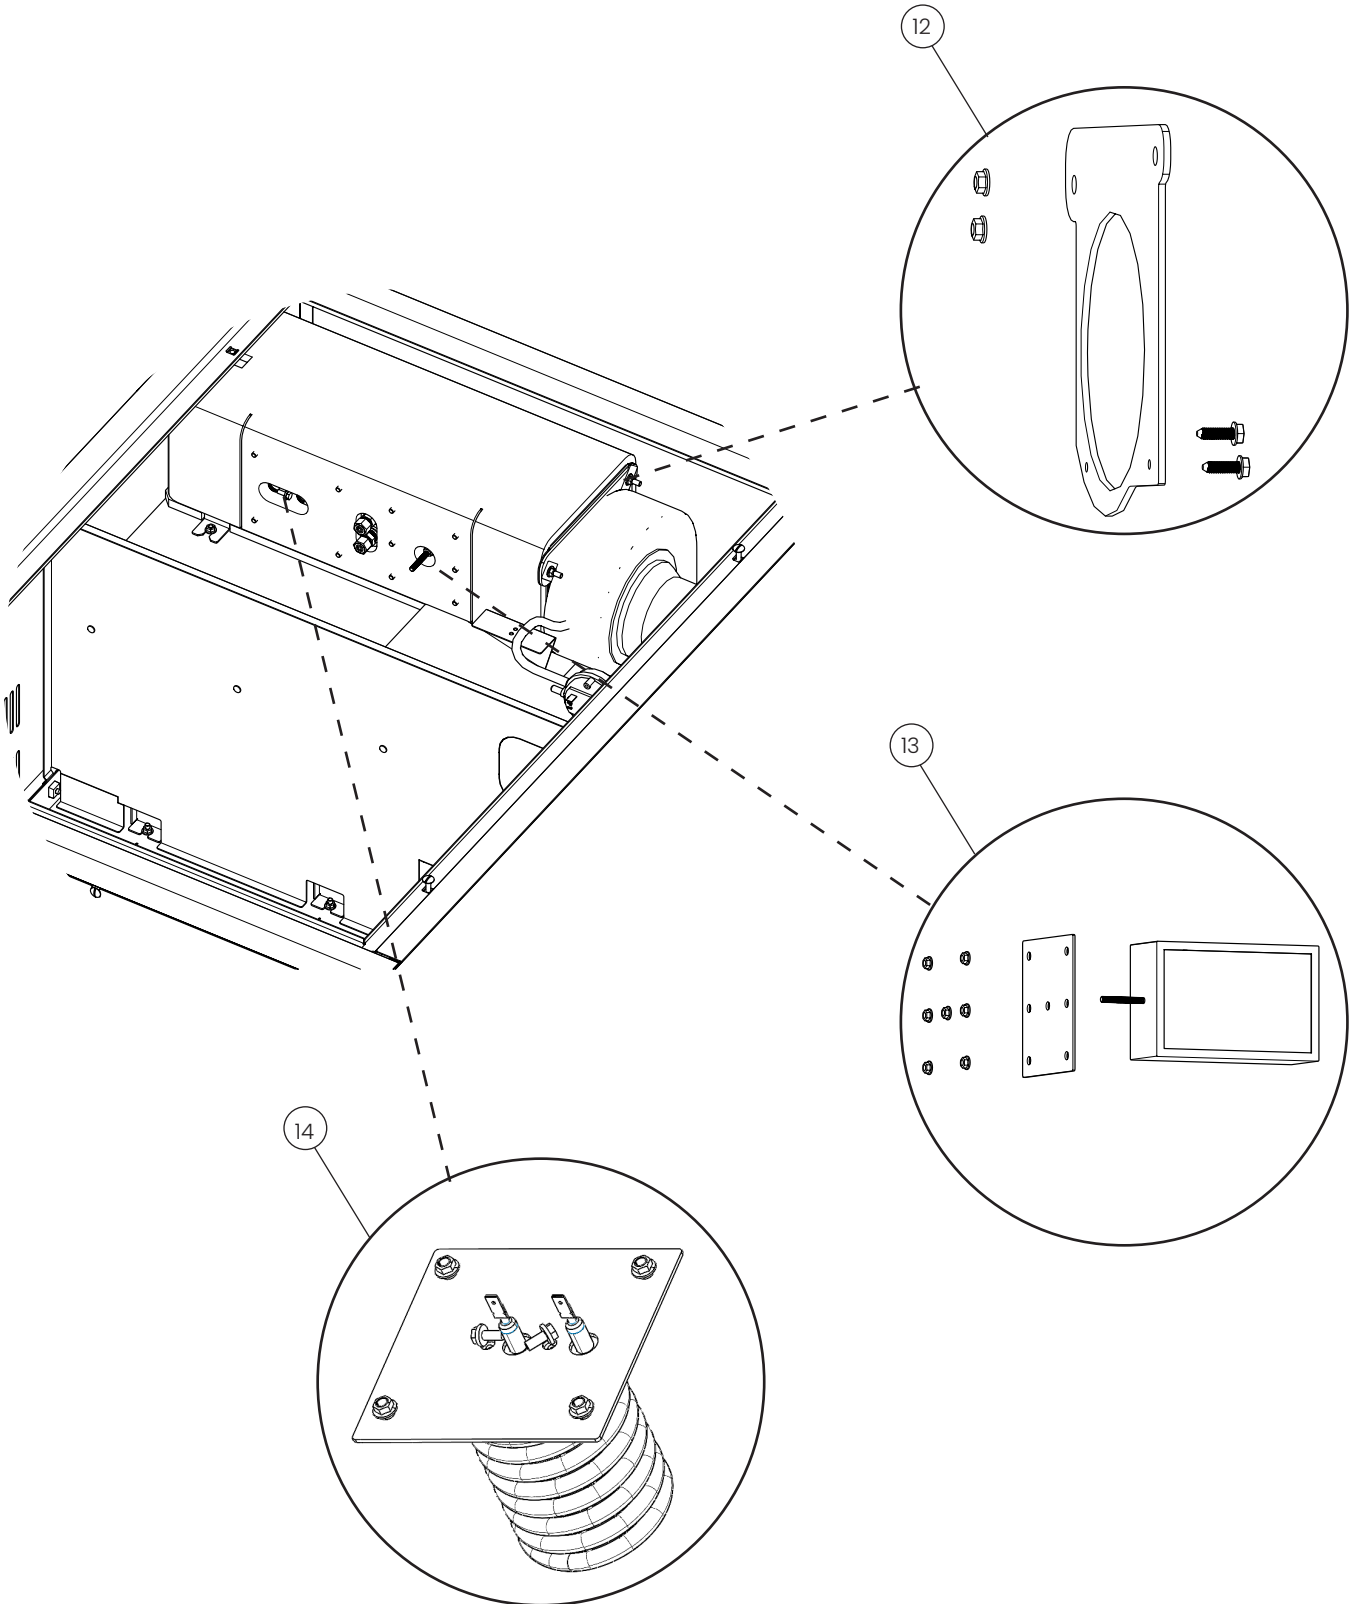

Invoq Hoodini

POS.	PART NO.	DESCRIPTION
12	112276	Gasket, blower, Hoodini, spare parts
13	112275	Catalytic converter, Hoodini, spare parts
14	112274	Heating element, 120V, Hoodini, spare parts
14	112295	Heating element, 230V, Hoodini, spare parts