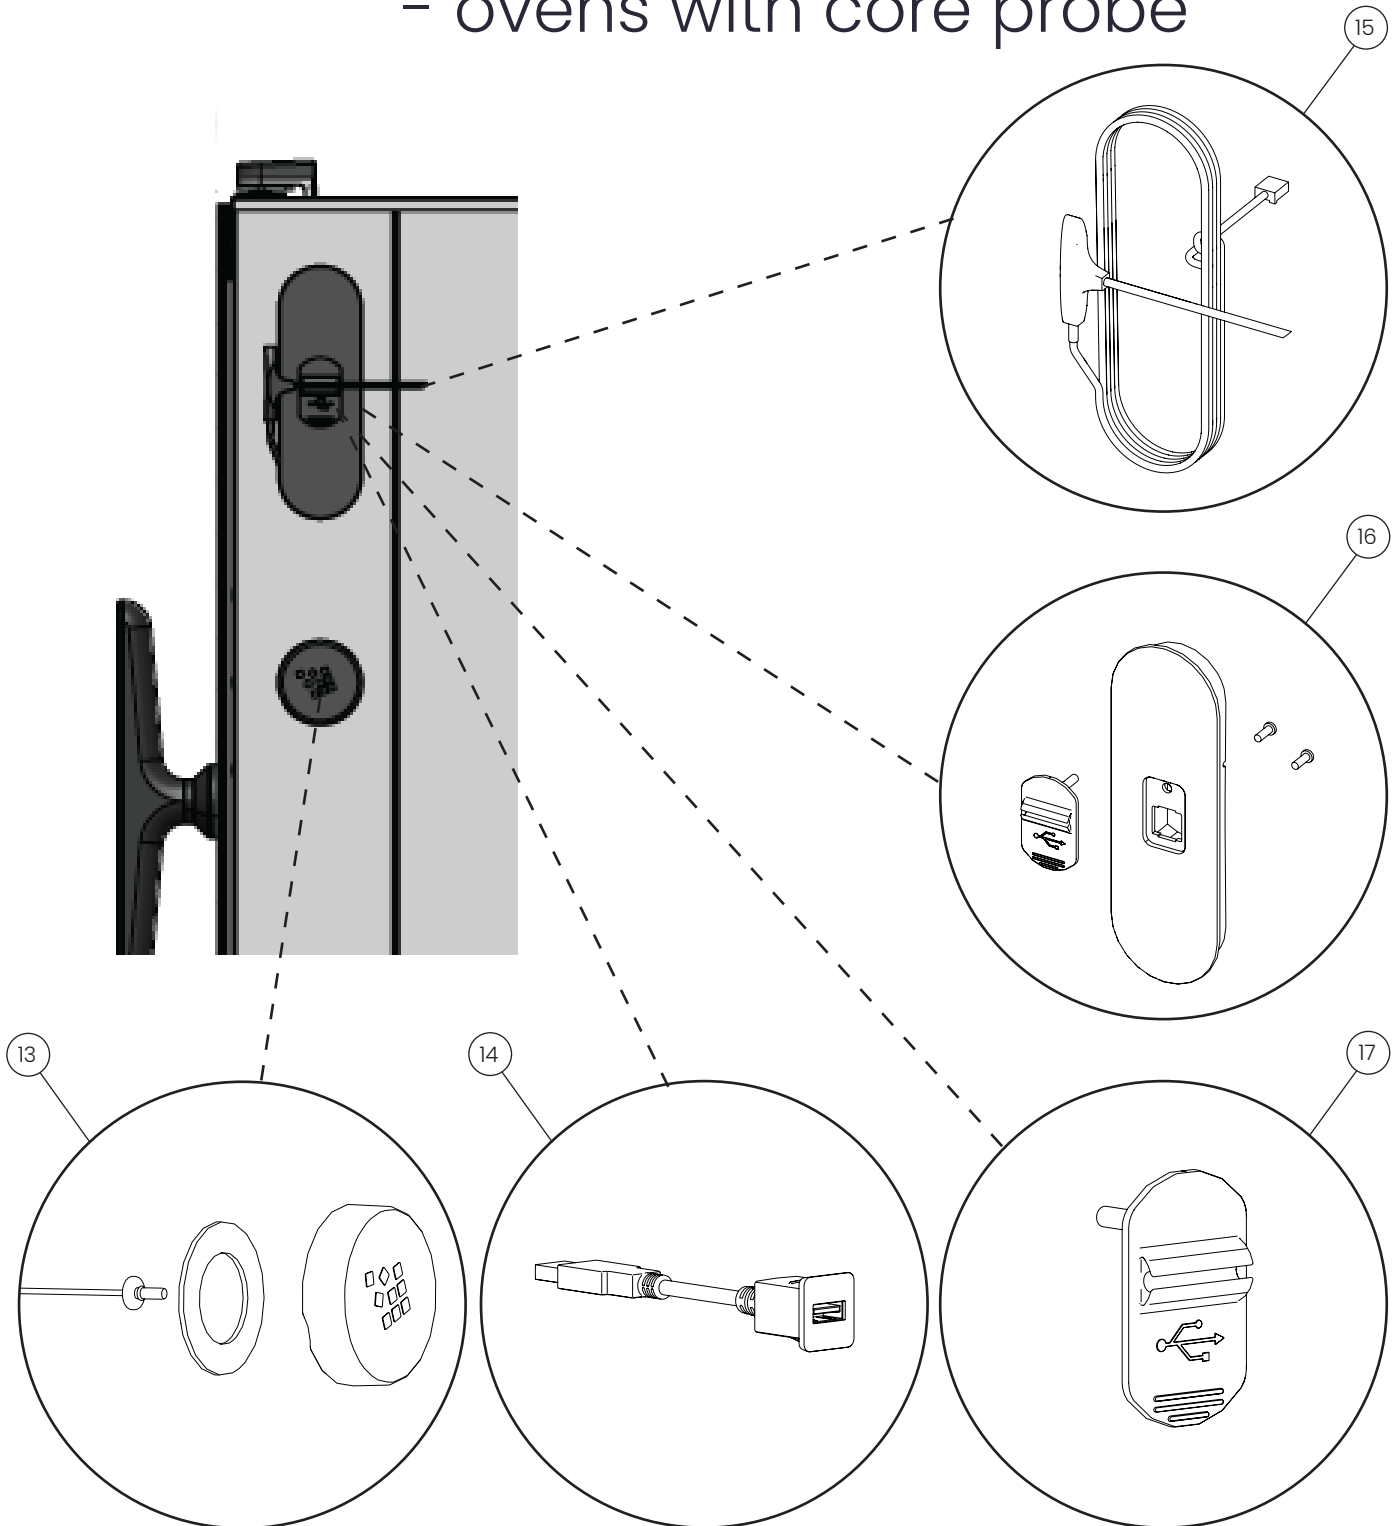

Electrical components - ovens with core probe

POS.	PART NO.	DESCRIPTION
13	109821	Lid for descaling box, spare parts
14	109756	Plug for USB, spare parts
15	109754	Core probe, spare parts
16	109755	Holder for core probe, spare parts
17	109757	USB cover, spare parts