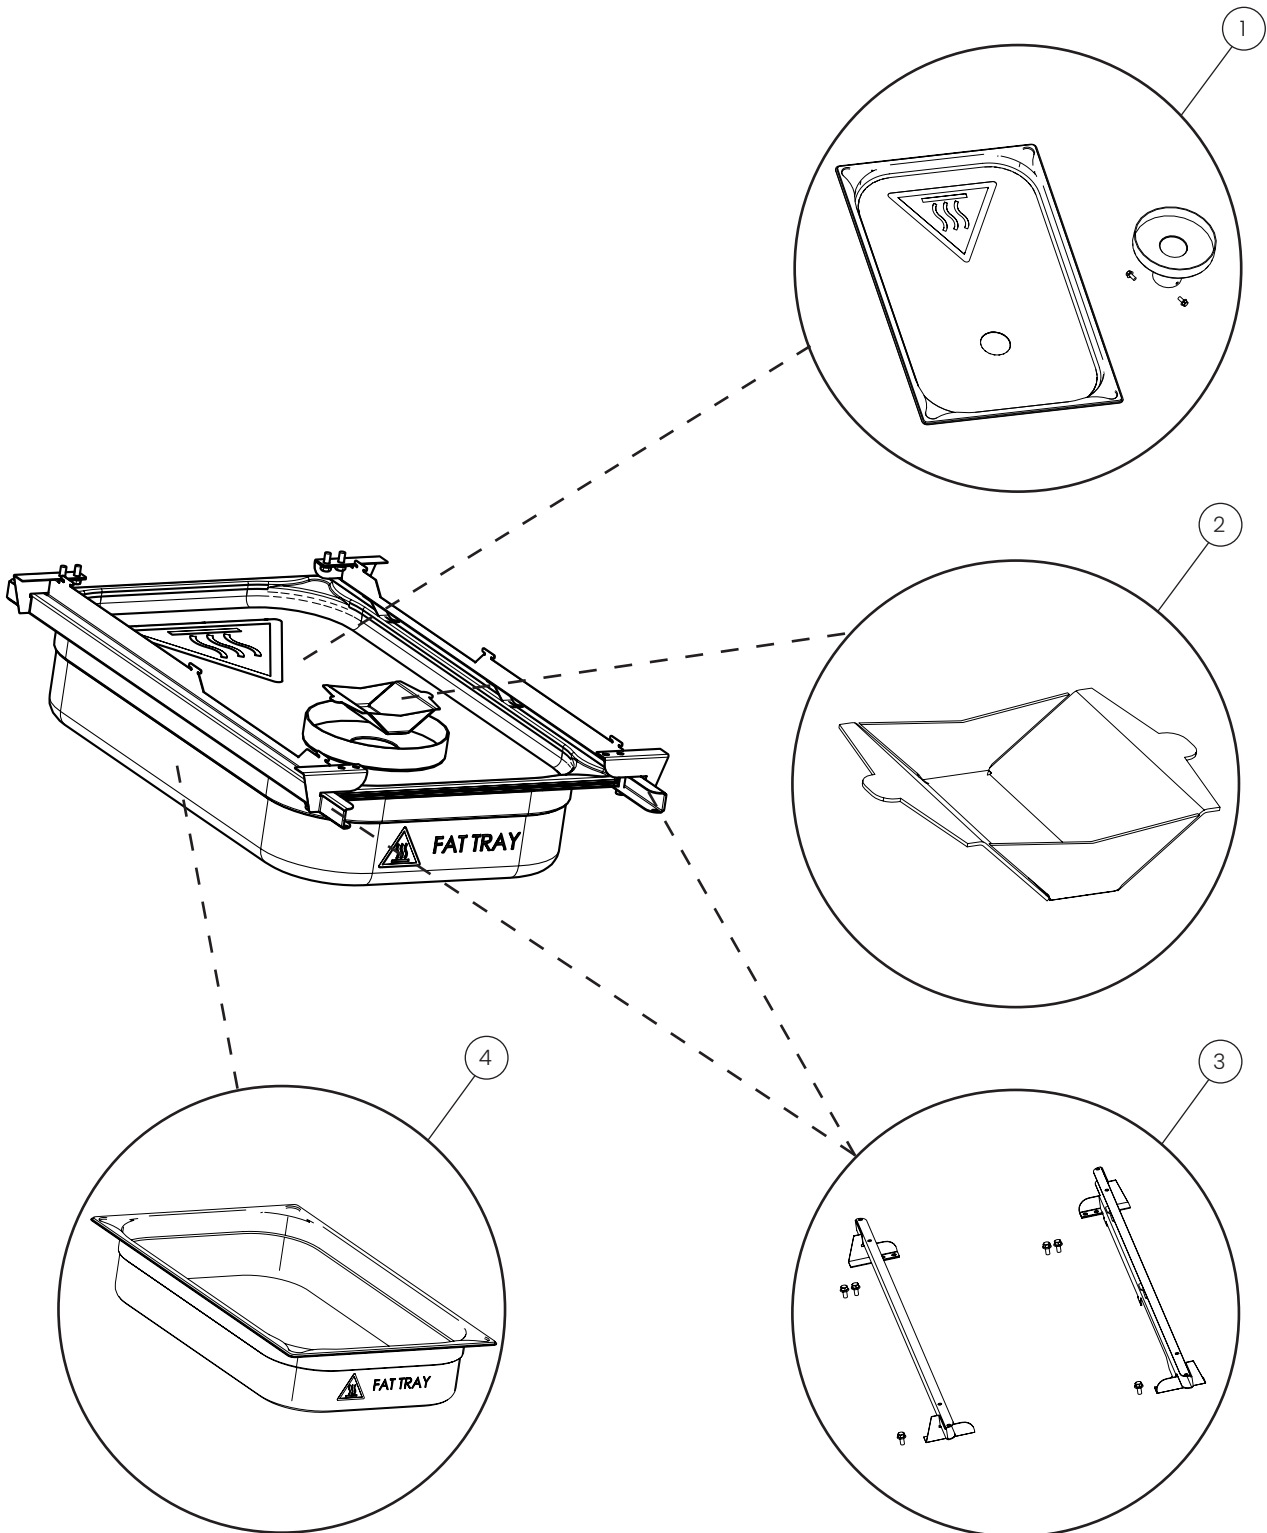

Fat separation

POS.	PART NO.	DESCRIPTION
1	109838	Fat separation lid, spare parts
2	109840	Fat separation, drain trap, spare parts
3	109839	Fat separation guides, spare parts
4	109837	Fat separation tray, spare parts