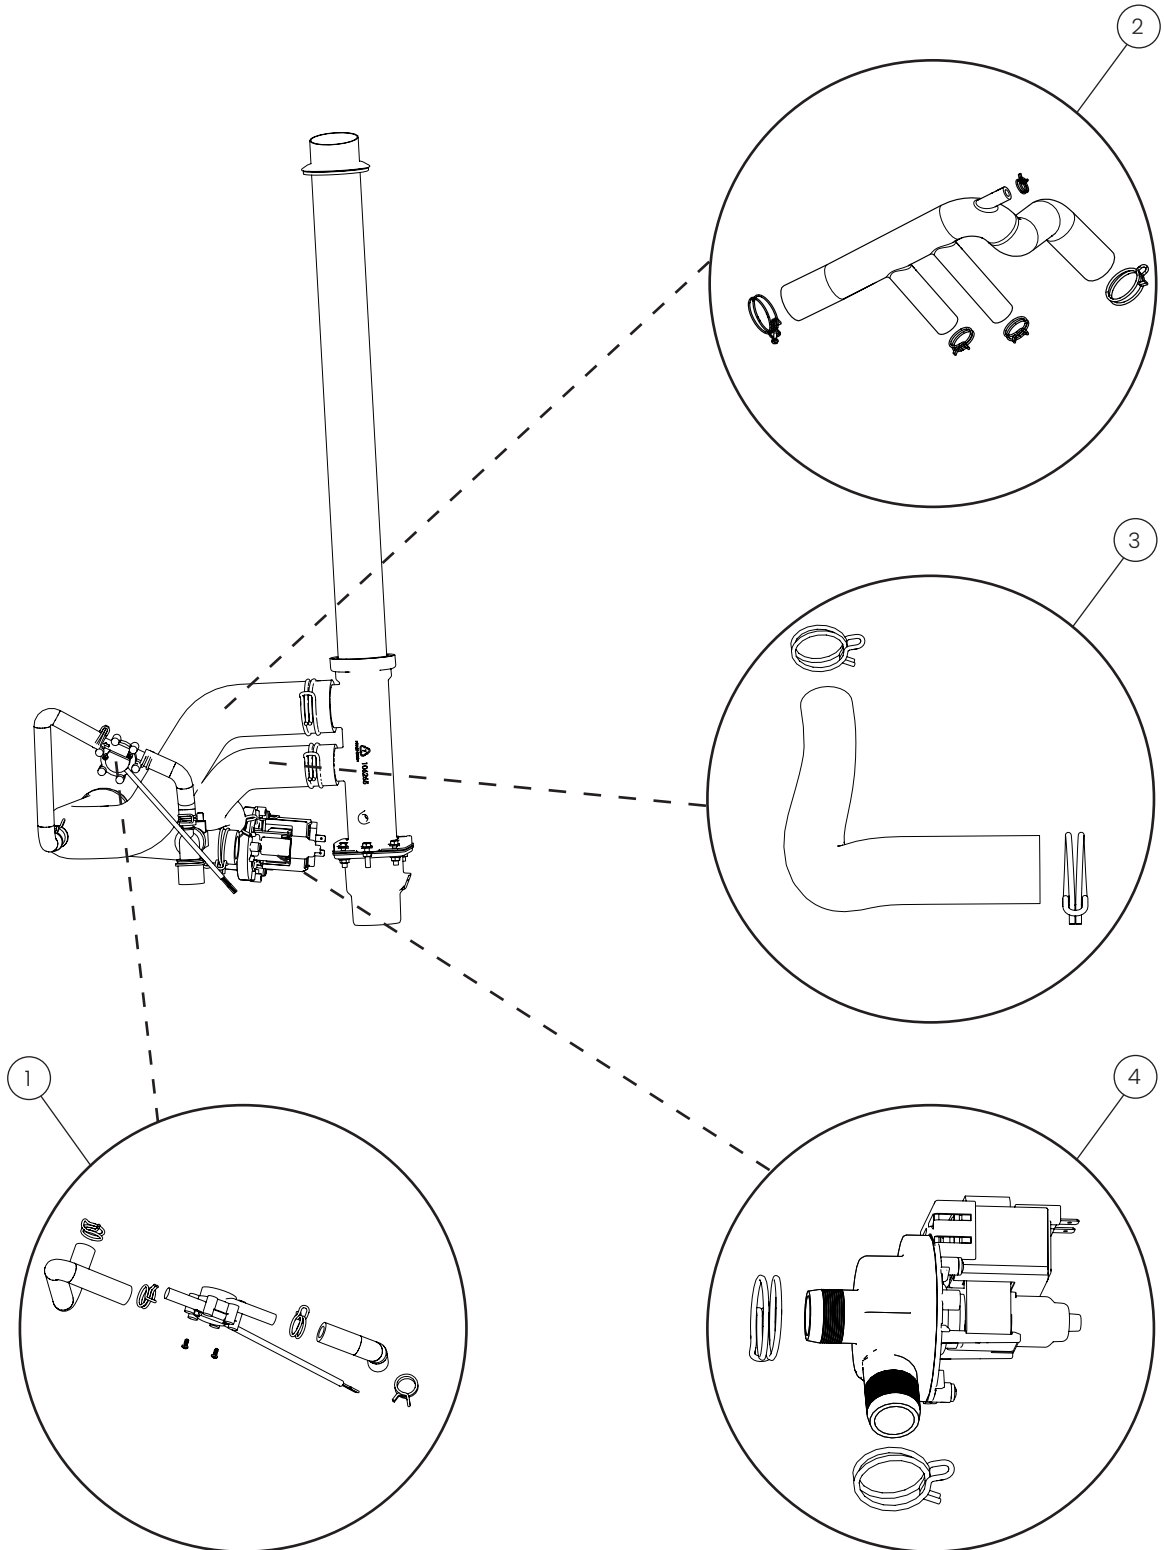

Drain

POS.	PART NO.	DESCRIPTION
1	109080	Flow sensor, spare parts
2	109075	Drain hose, 1/1 GN, spare parts
2	109076	Drain hose, 2/1 GN, spare parts
3	109078	Moulded hose for drain, 1/1 GN, spare parts
3	109079	Moulded hose for drain, 2/1 GN, spare parts
4	109124	Drain pump, 120VAC, spare parts
4	109077	Drain pump, 230VAC, spare parts