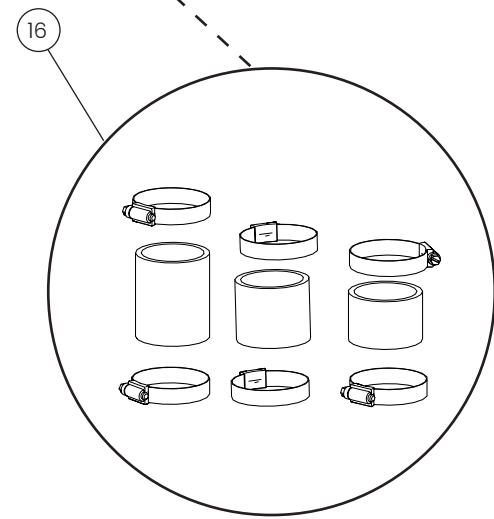

POS.	PART NO.	DESCRIPTION
12	112276	Gasket, blower, Hoodini, spare parts
13	112275	Catalytic converter, Hoodini, spare parts
14	112274	Heating element, 120V, Hoodini, spare parts
14	112295	Heating element, 230V, Hoodini, spare parts

Invoq Hoodini