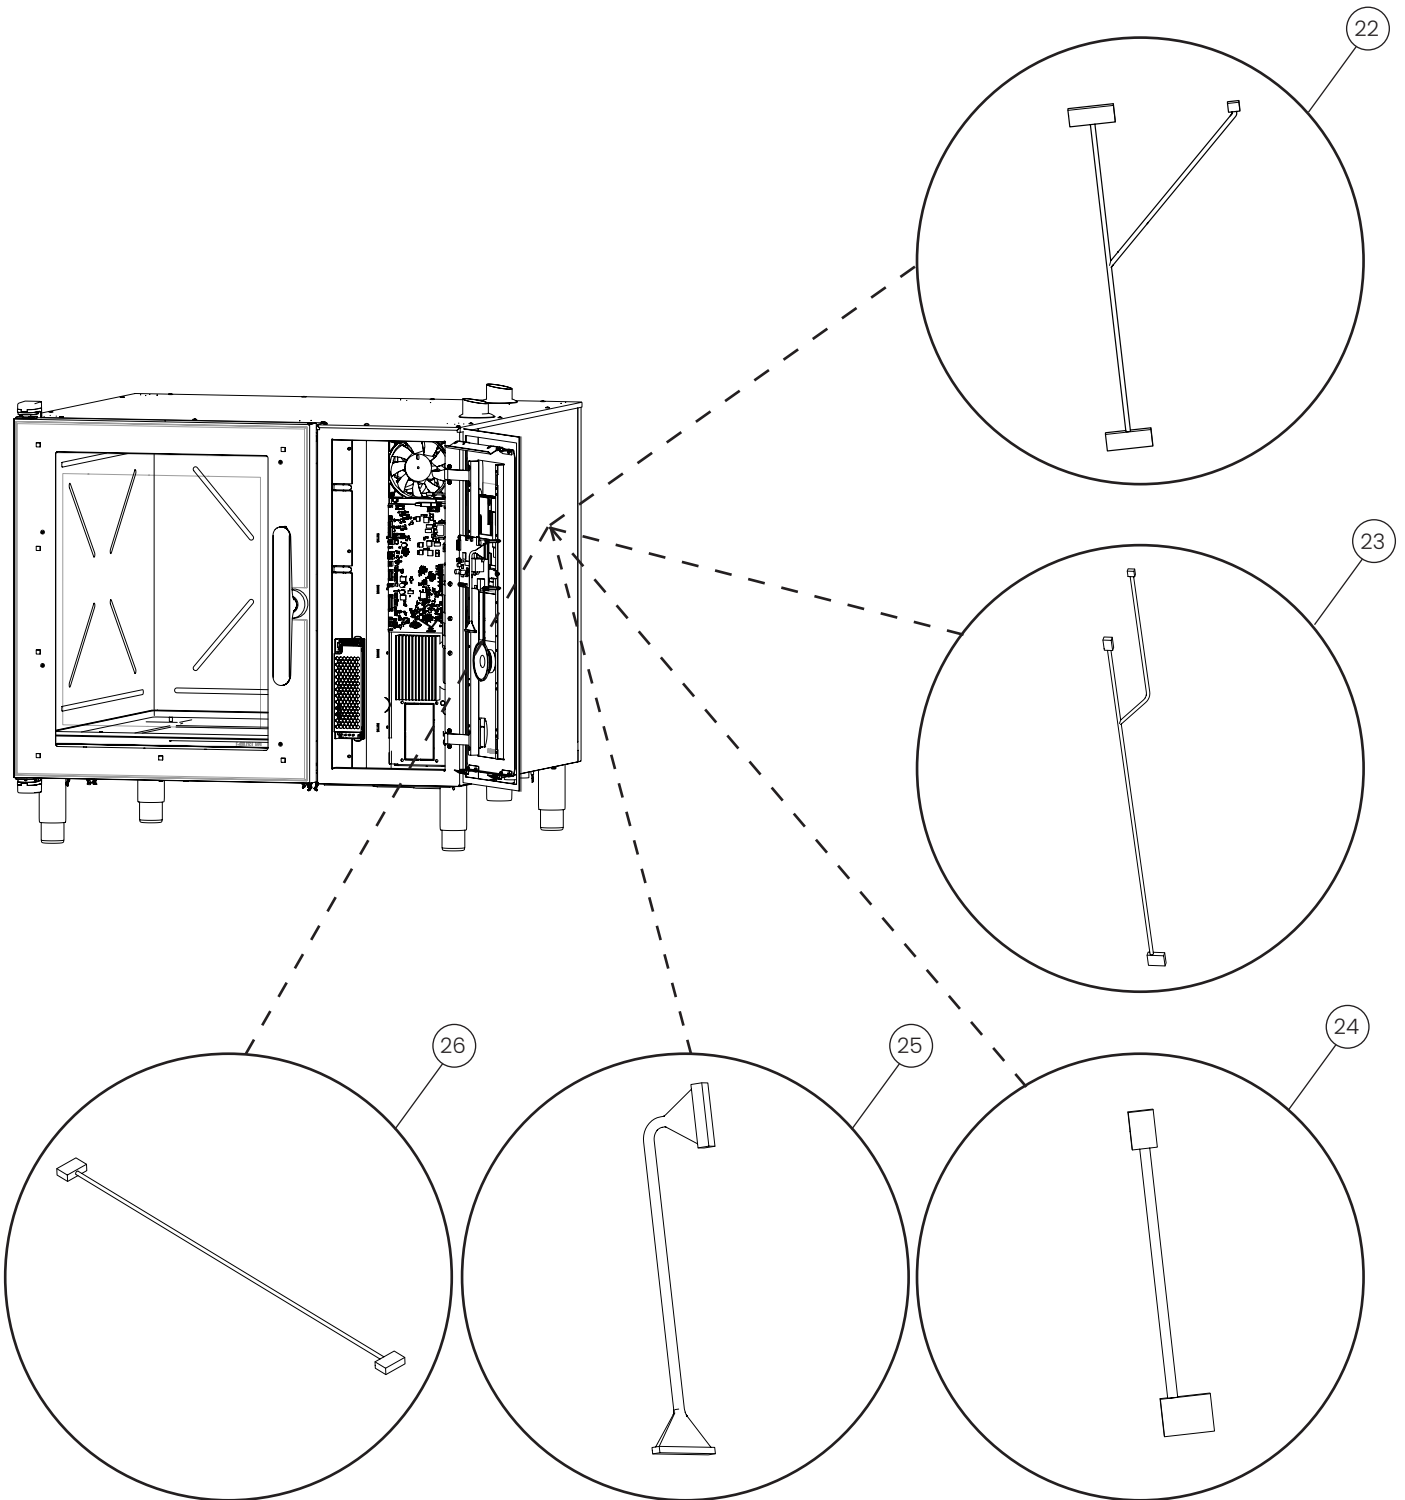

Electrical components

POS.	PART NO.	DESCRIPTION
22	112895	Display cable for HLUI (blue CPU), spare parts
23	112896	Com. cable for HLUI (blue CPU) and IO board, spare parts
24	112897	Speaker adapter cable for HLUI (blue CPU), spare parts
25	112900	Display cable for IMX8 (green CPU), spare parts
26	113558	Com. cable for IMX8 (green CPU) and IO board, spare parts