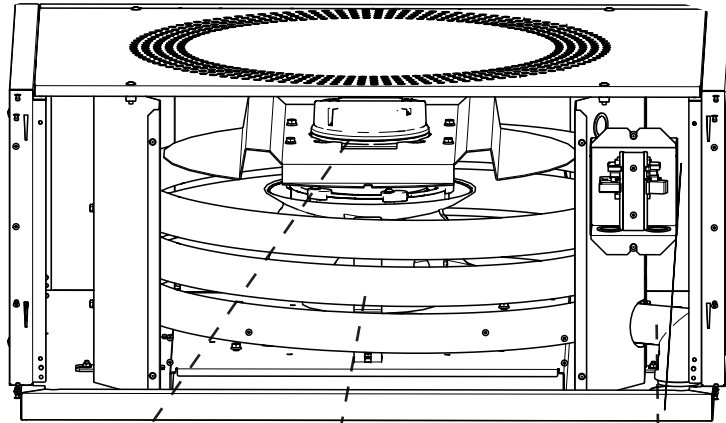

Codensation hood

POS.	PART NO.	DESCRIPTION
4	111213	Fan motor, condensation hood, spare parts
5	111214	Silicone tube, condensation hood, spare parts
6	111212	Spiral, 20-x/1 GN, condensation hood, spare parts
6	111211	Spiral, Stackit top or 10-x/1 GN, condensation hood, spare parts
6	111210	Spiral, Stackit lower or 6-x/1 GN, condensation hood, spare parts