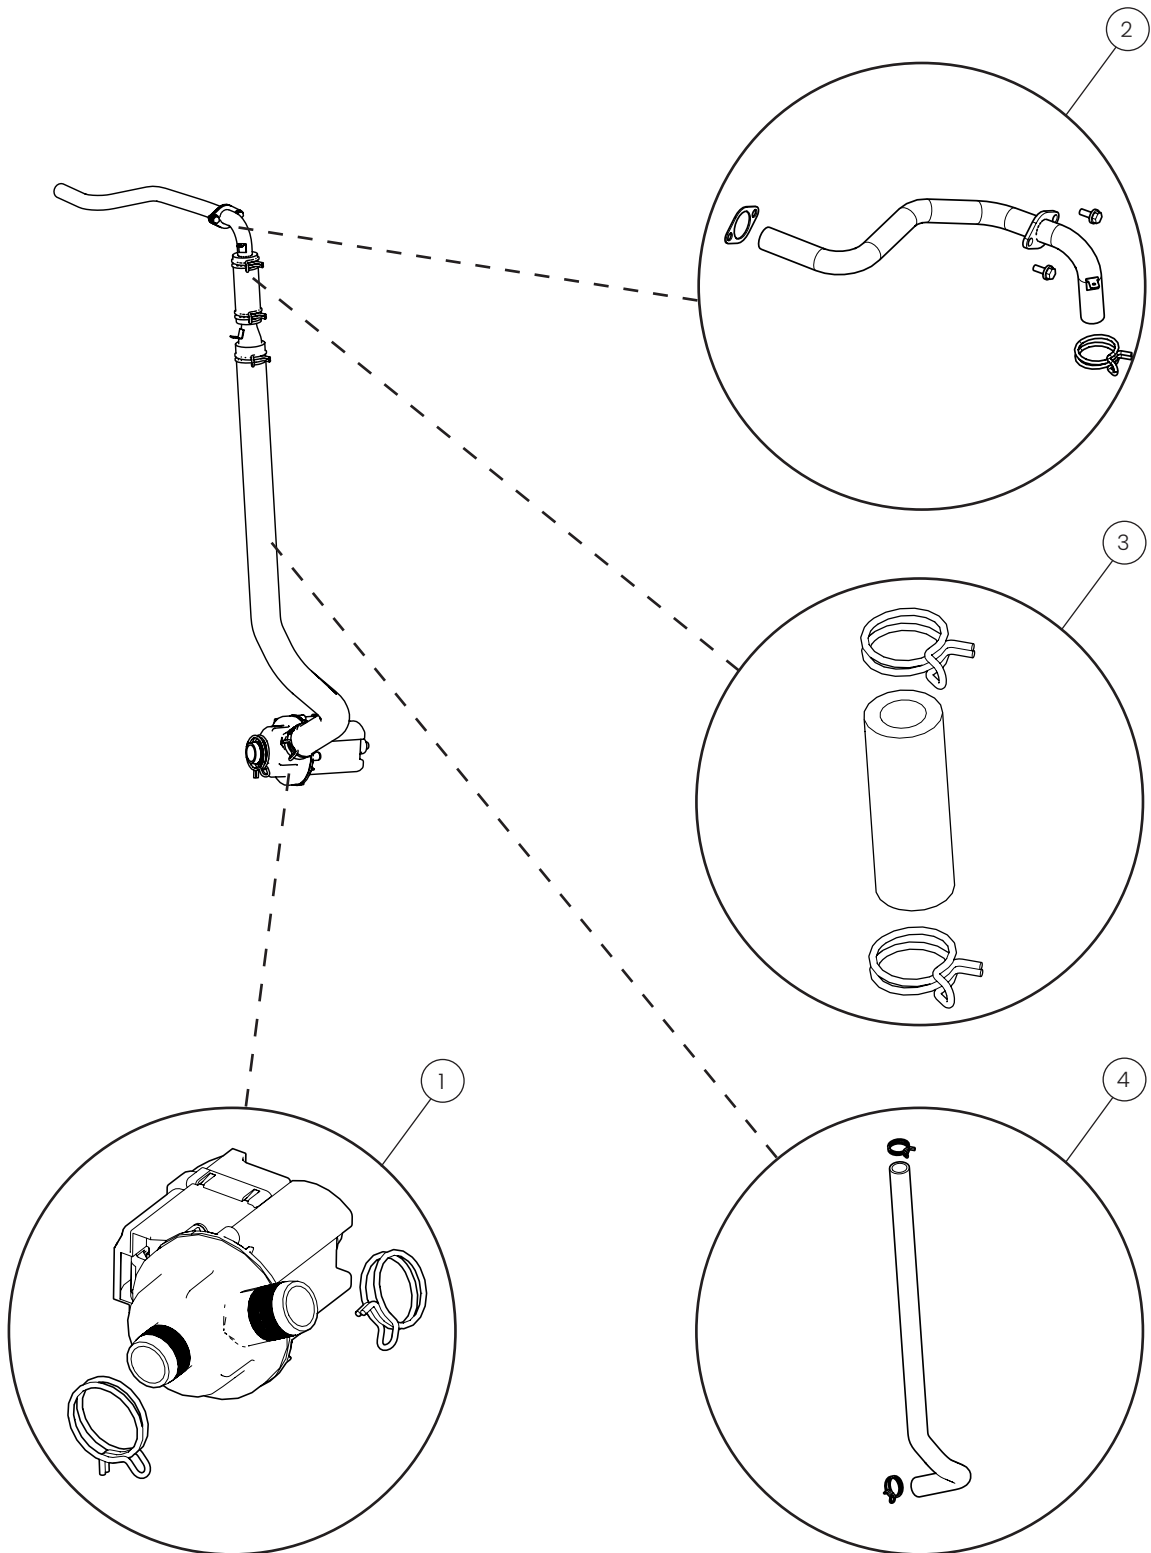

Cleaning

POS.	PART NO.	DESCRIPTION
1	109012	Circulation pump, 120V, spare parts
1	109011	Circulation pump, 230V, spare parts
2	109013	Wash pipe, spare parts
3	109014	Silicone hose for conductivity sensor, spare parts
4	109016	Moulded hose for circulation, 6-X/1 GN, spare parts
4	109015	Moulded hose for circulation, 10-X/1 GN, spare parts
4	109017	Moulded hose for circulation, 20-X/1 GN, spare parts