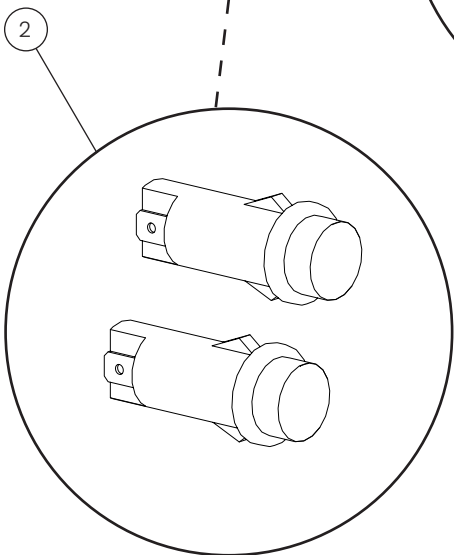

Invoq Hoodini

POS.	PART NO.	DESCRIPTION
1	112259	Capacitor, Hoodini, spare parts
2	113563	Indicator light, 120V, Hoodini, spare parts
2	112258	Indicator light, 230V,, Hoodini, spare parts
3	113564	Cooling fan, 120V, Hoodini, spare parts
3	112257	Cooling fan, 230V, Hoodini, spare parts