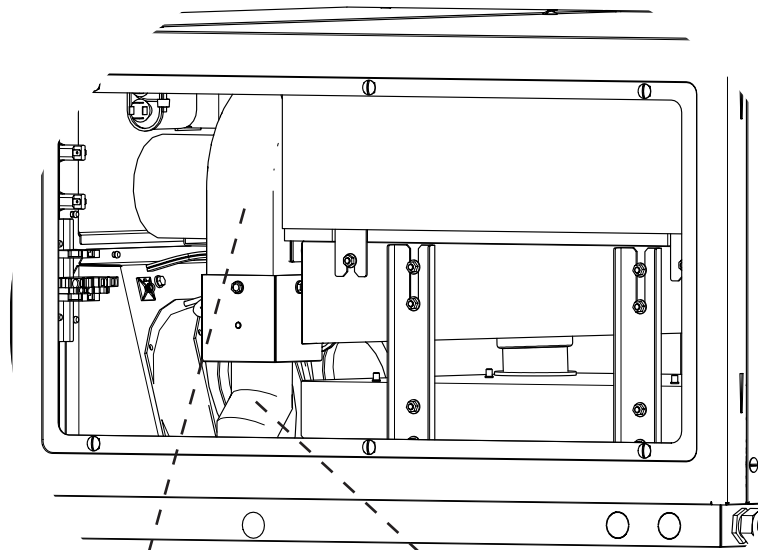

POS.	PART NO.	DESCRIPTION
12	112276	Gasket, blower, Hoodini, spare parts
13	112275	Catalytic converter, Hoodini, spare parts
14	112274	Heating element, 120V, Hoodini, spare parts
14	112295	Heating element, 230V, Hoodini, spare parts

Invoq Hoodini