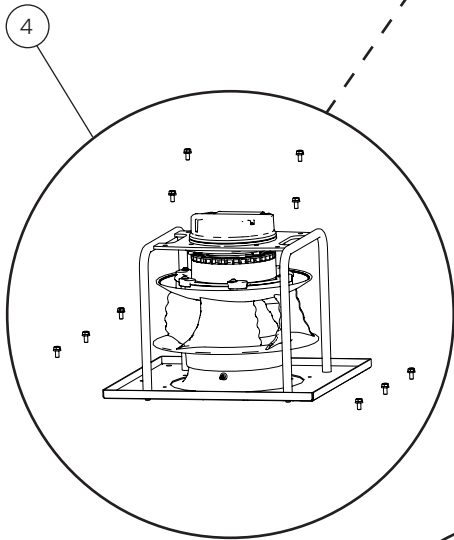

Codensation hood

POS.	PART NO.	DESCRIPTION
4	111213	Fan motor, condensation hood, spare parts
5	111214	Silicone tube, condensation hood, spare parts
6	111212	Spiral, 20-x/1 GN, condensation hood, spare parts
6	111211	Spiral, Stackit top or 10-x/1 GN, condensation hood, spare parts
6	111210	Spiral, Stackit lower or 6-x/1 GN, condensation hood, spare parts