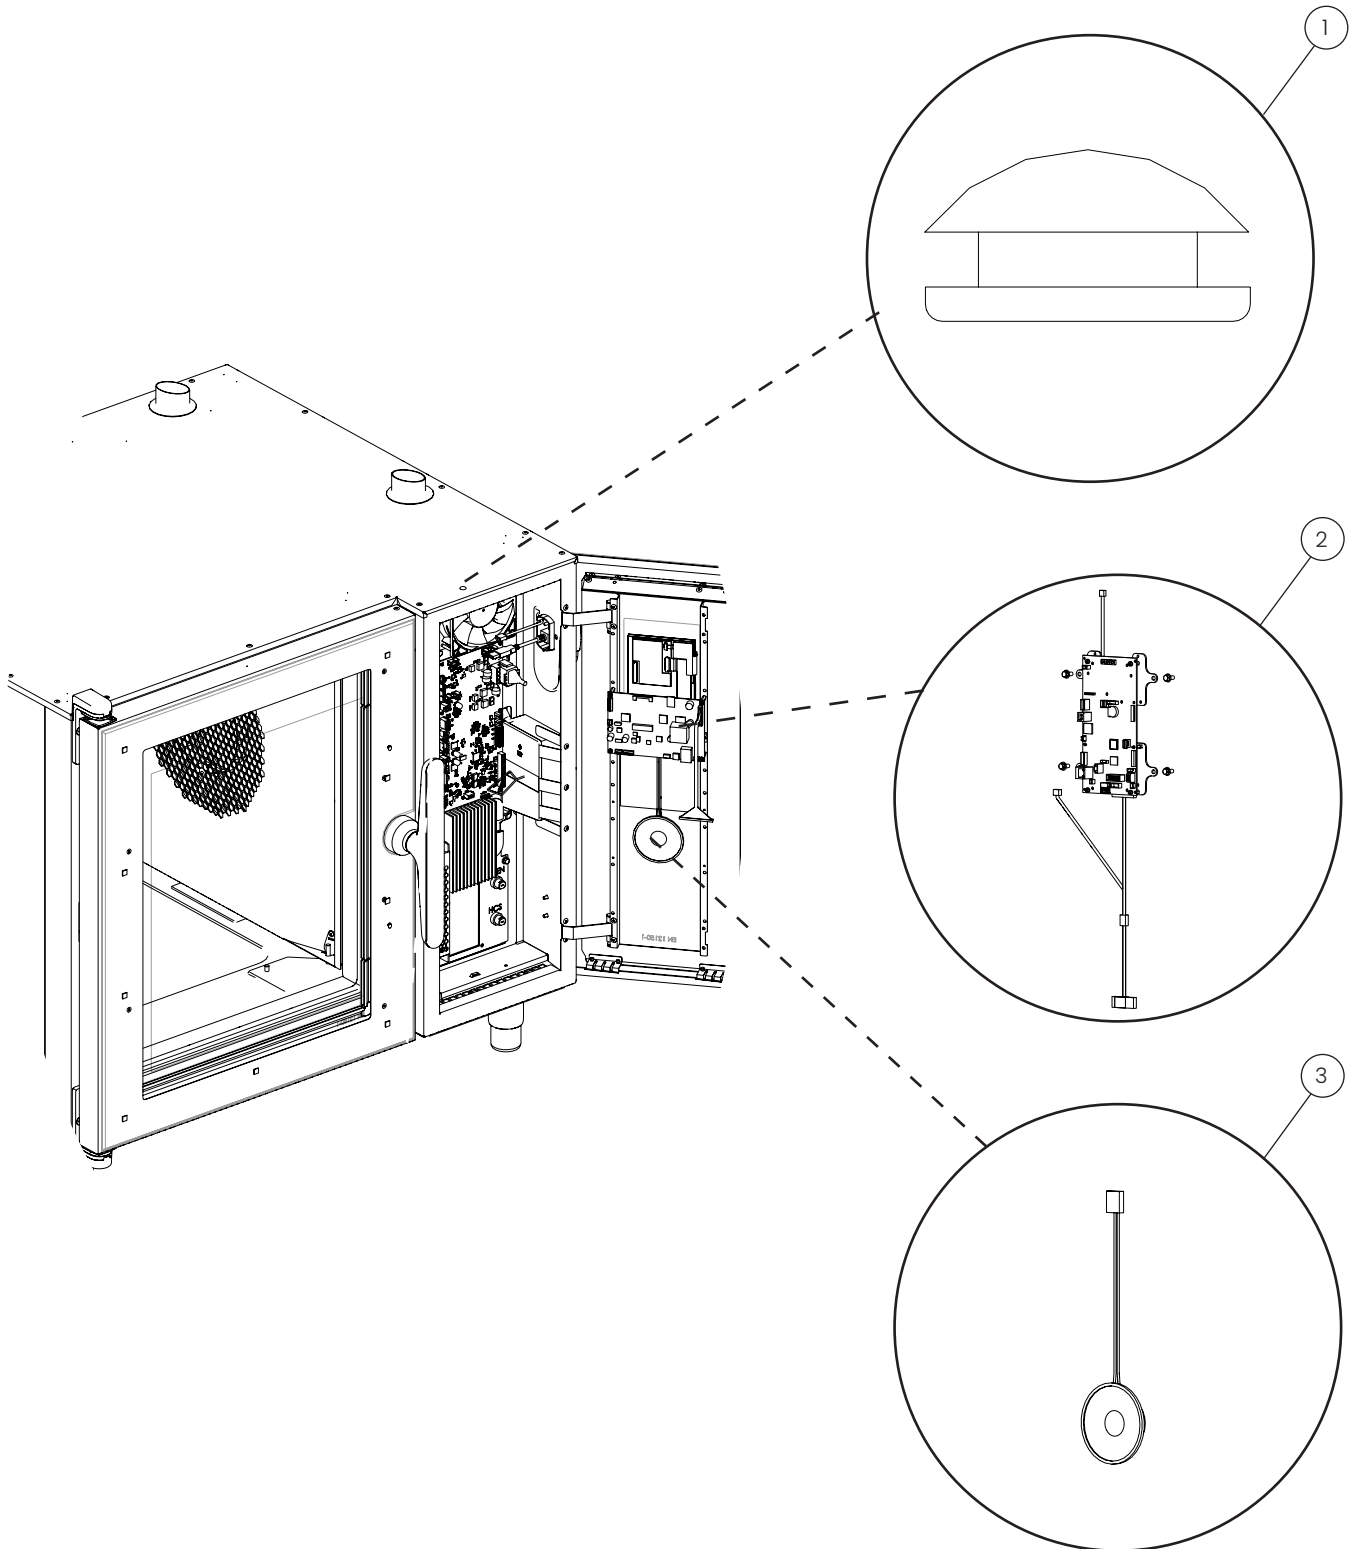

Oven sensors

POS.	PART NO.	DESCRIPTION
1	109152	Oxygen sensor, spare parts
2	109153	Temperature sensor, oven, spare parts
3	109154	Thermo switch, oven, spare parts

Baffle plate

POS.	PART NO.	DESCRIPTION
1	109198	Baffle plate, 6-1/1 GN, spare parts
1	109199	Baffle plate, 10-1/1 GN, spare parts
1	109200	Baffle plate, 20-1/1 GN, spare parts
1	109201	Baffle plate, 6-2/1 GN, spare parts
1	109202	Baffle plate, 10-2/1 GN, spare parts
1	109203	Baffle plate, 20-2/1 GN, spare parts
2	109197	Wash bracket, spare parts

Sieve

POS.	PART NO.	DESCRIPTION
1	109165	Sieve, non-fat, spare parts

Panels

POS.	PART NO.	DESCRIPTION
1	110197	Silicone plug, roof, spare parts
2	109722	Controller, front panel, spare parts
3	109723	Speaker, spare parts