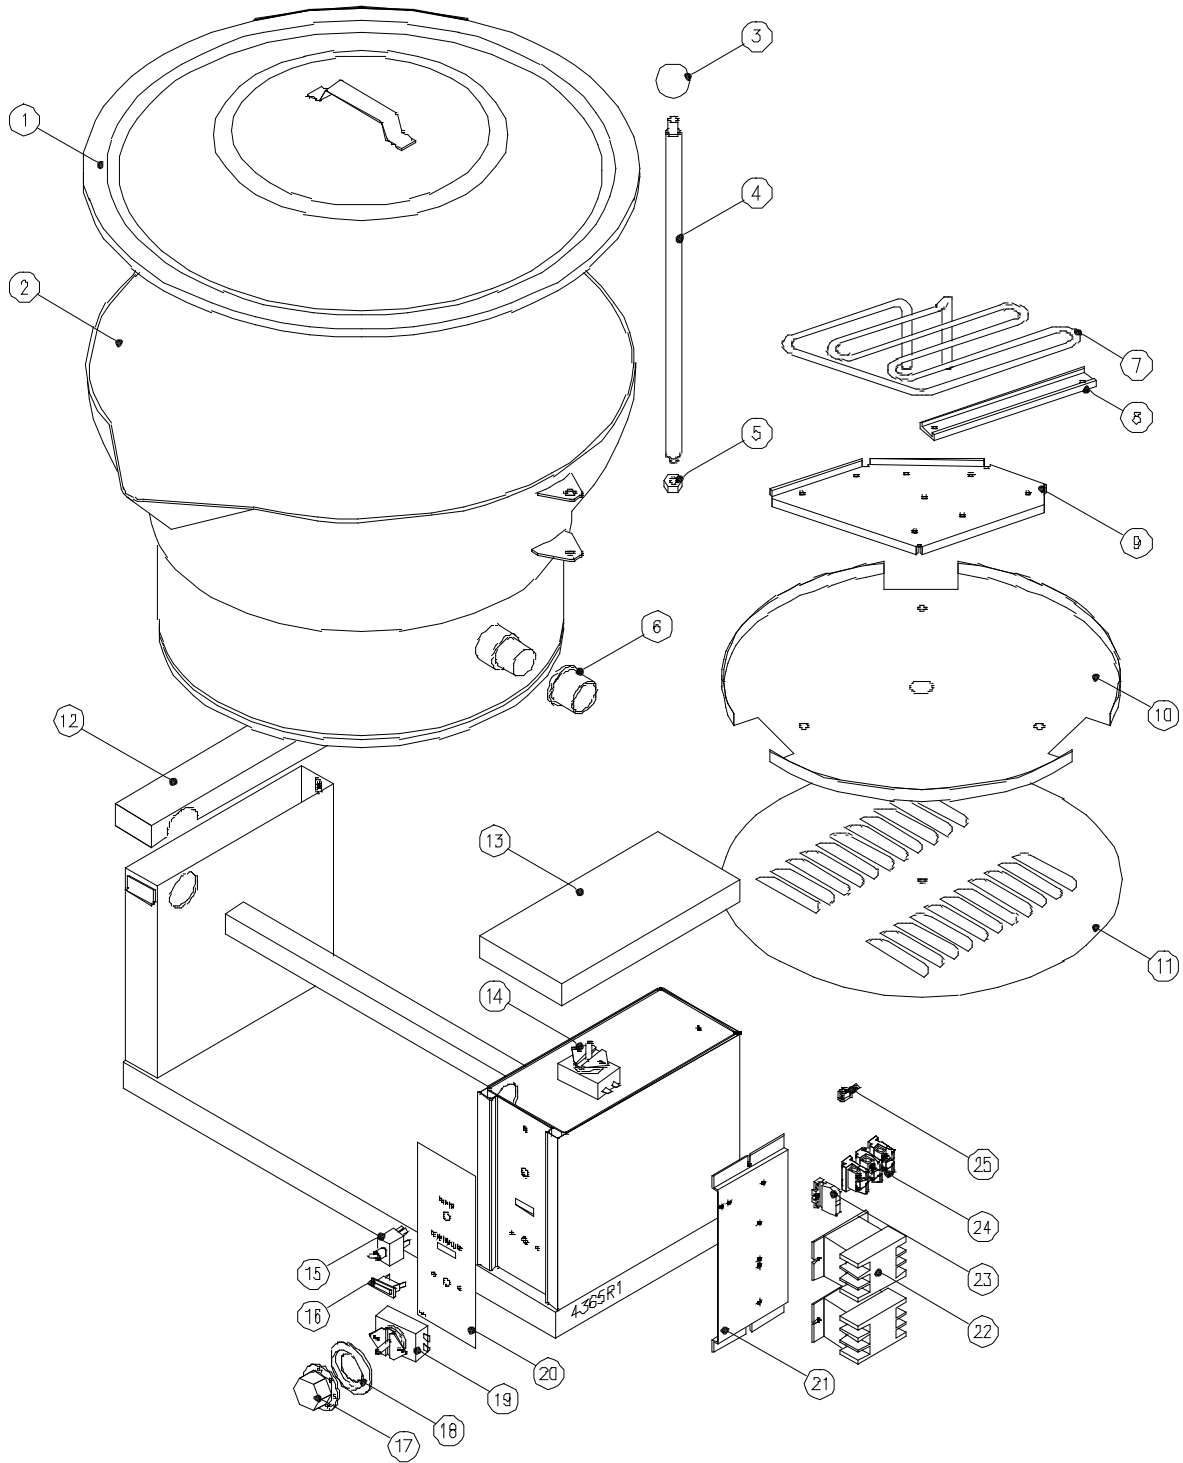

PARTS LIST
ROUND ELECTRIC COUNTER TILTING KETTLE
BLODGETT MODEL: BTT-16E

October 29, 2009

BLODGETT OVEN CO ▪ 44 lakeside Ave ▪ Burlington, VT 05446
Tel. 800-331-5842 ▪ Fax 802-860-3732 ▪ www.blodgett.com

PARTS LIST, ROUND ELECTRIC COUNTER TILTING KETTLE, MODEL BTT-16E

PARTS LIST, ROUND ELECTRIC COUNTER TILTING KETTLE, MODEL BTT-16E

<u>ITEM</u>	<u>Part Number</u>	<u>DESCRIPTION</u>	<u>QUANTITY</u>
1	40756	Cover Assembly	1
2	41437	Pan Assembly	1
3	40259	Knob - Red	1
4	40745	Handle	1
5	43292	Acorn Nut	1
6	41815	Bearing	2
**	40330	Element, 2.5 kW, 208V	3
	40331	Element, 2.5 kW, 220V, (380V)	3
	40332	Element, 2.5 kW, 240V, (415V)	3
	40333	Element, 2.5 kW, 277V, (480V)	3
	40334	Element, 2.5 kW, 347V, (600V)	3
8	40428	Capillary Clamp	1
9	43367	Element Clamp	1
10	40744	Insulation Pin	1
11	40746	Bottom Cover	1
12	40335	Left Hand Console Cover	1
13	40283	Right Hand Console Cover	1
14	41004	High-Limit Thermostat	1
15	41883	Power Switch	1
16	40953	Pilot Light - Amber	1
**	40848	Dial (F)	1
	40849	Dial (C)	
18	40994	Bezel	1
19	41005	Regulating Thermostat	1
20	40336	Operation Decal	1
21	42140	Component Mounting Plate	1
**	40943	Contactor - 208, 220, 240V	2

PARTS LIST, ROUND ELECTRIC COUNTER TILTING KETTLE, MODEL BTT-16E

<u>ITEM</u>	<u>Part Number</u>	<u>DESCRIPTION</u>	<u>QUANTITY</u>
	40943	Contactora - 380, 415, 220/380, 240/415, 480V, 600V	1
23	40707	Terminal Block - End Selection	1
24	40708	Terminal Block - 208, 240, 380, 415, 480, 600V	3
	40708	Terminal Block - 240/415, 220/380V	4
25	40840	Ground Lug	1
* **	40974	Transformer, 380/220V, 50/60 Hz, 100VA	1
	40974	Transformer, 415/240V, 50/60 Hz, 100VA	1
	40980	Transformer 480/240V, 60 Hz, 100VA	1
	40985	Transformer, 600/240V, 60 Hz, 100VA	1
* **	27 41766	Fuse 600V,1 Amp. - 380, 415, 480 Units	2
	41768	Fuse 600V, 8/10 Amp. - 600V	2
*	28 41769	Fuse Holder 600V, 30 Amp. 380, 415, 480, 600V Units	2