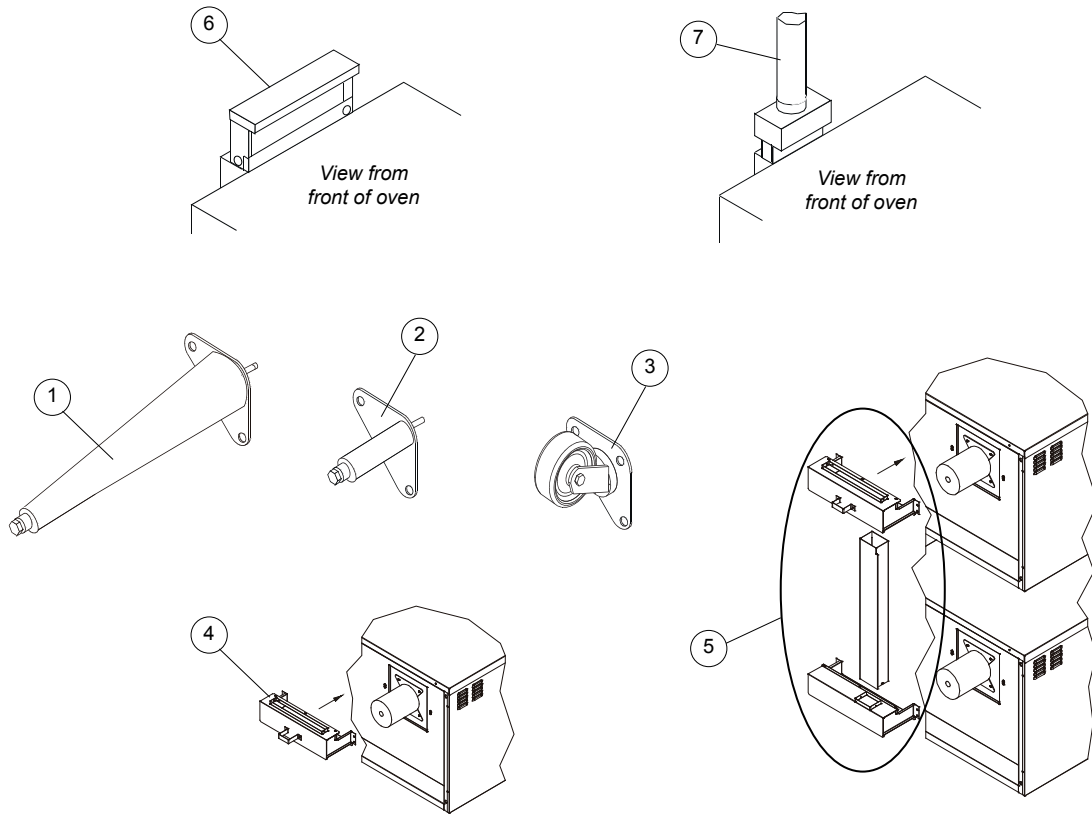

ACCESSORIES

Ref. No.	Part No.	Description
	33196	Seismic Legs, 6" Set of 4
2	8600	Legs, 6" Set of 4
1	8598	Legs, 25" w/feet Set of 4
	16002	Casters, for sgl oven
3	5779	Casters, Plate, for dbl oven Set of 4
NOTE:		<i>This set contain 2 casters w/brakes and 2 casters w/o brakes.</i>
	11416	Open Stand w/casters
	6486	Open Stand w/feet
	33199	Casters, Plate, for dbl oven Set of 4
NOTE:		<i>This set contains 4 casters w/brakes.</i>

Ref. No.	Part No.	Description
	19528	Casters, low profile (cradle style), for dbl oven
	31013	Casters, Heavy Duty, low profile (cradle style), for dbl oven
4	20443	Flue Box, for sgl oven
5	17486	Flue Assy, for dbl oven BDO on BDO (includes upper & lower flue boxes, flue riser)
6	7840	Draft Diverter, for canopy venting
7	8709	Draffhood, for direct venting
	36696	Backsheet
	54422	Side Heat Shield, Right or Left