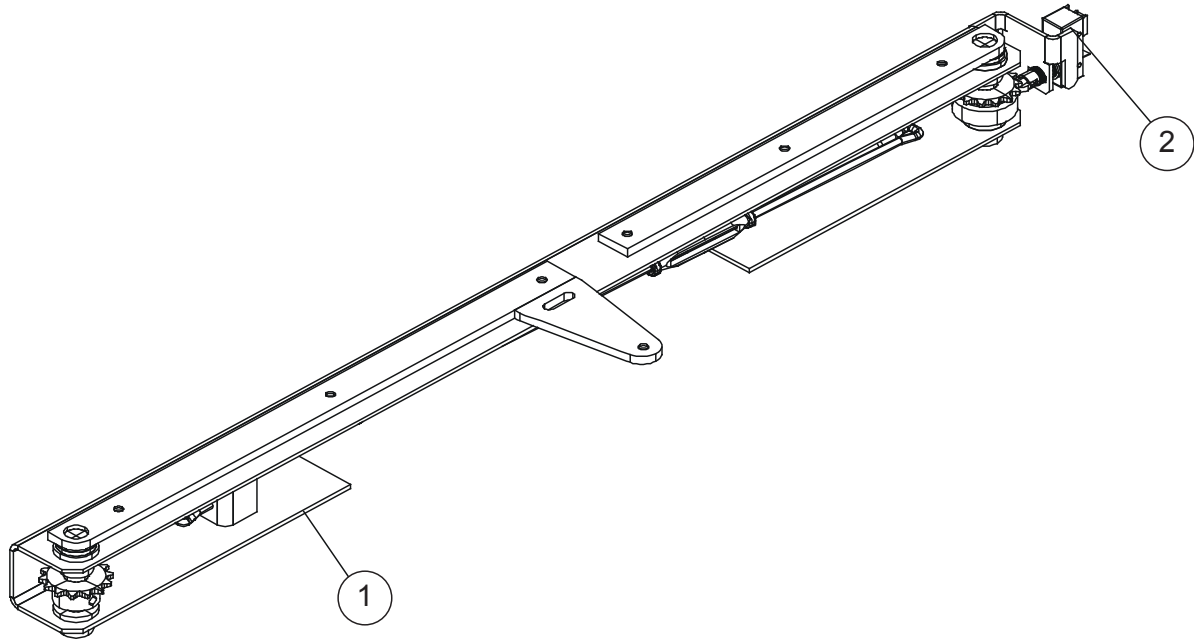

LOWER DOOR SUPPORT COMPONENTS

Ref. No.	Part No.	Description
1	37003	Lower Door Support Assy
	<i>NOTE:</i>	<i>Lower Door Support Assy includes the hinge pins, arms, chain & turnbuckles, sprocket assy, and</i>
2	35193	Microswitch