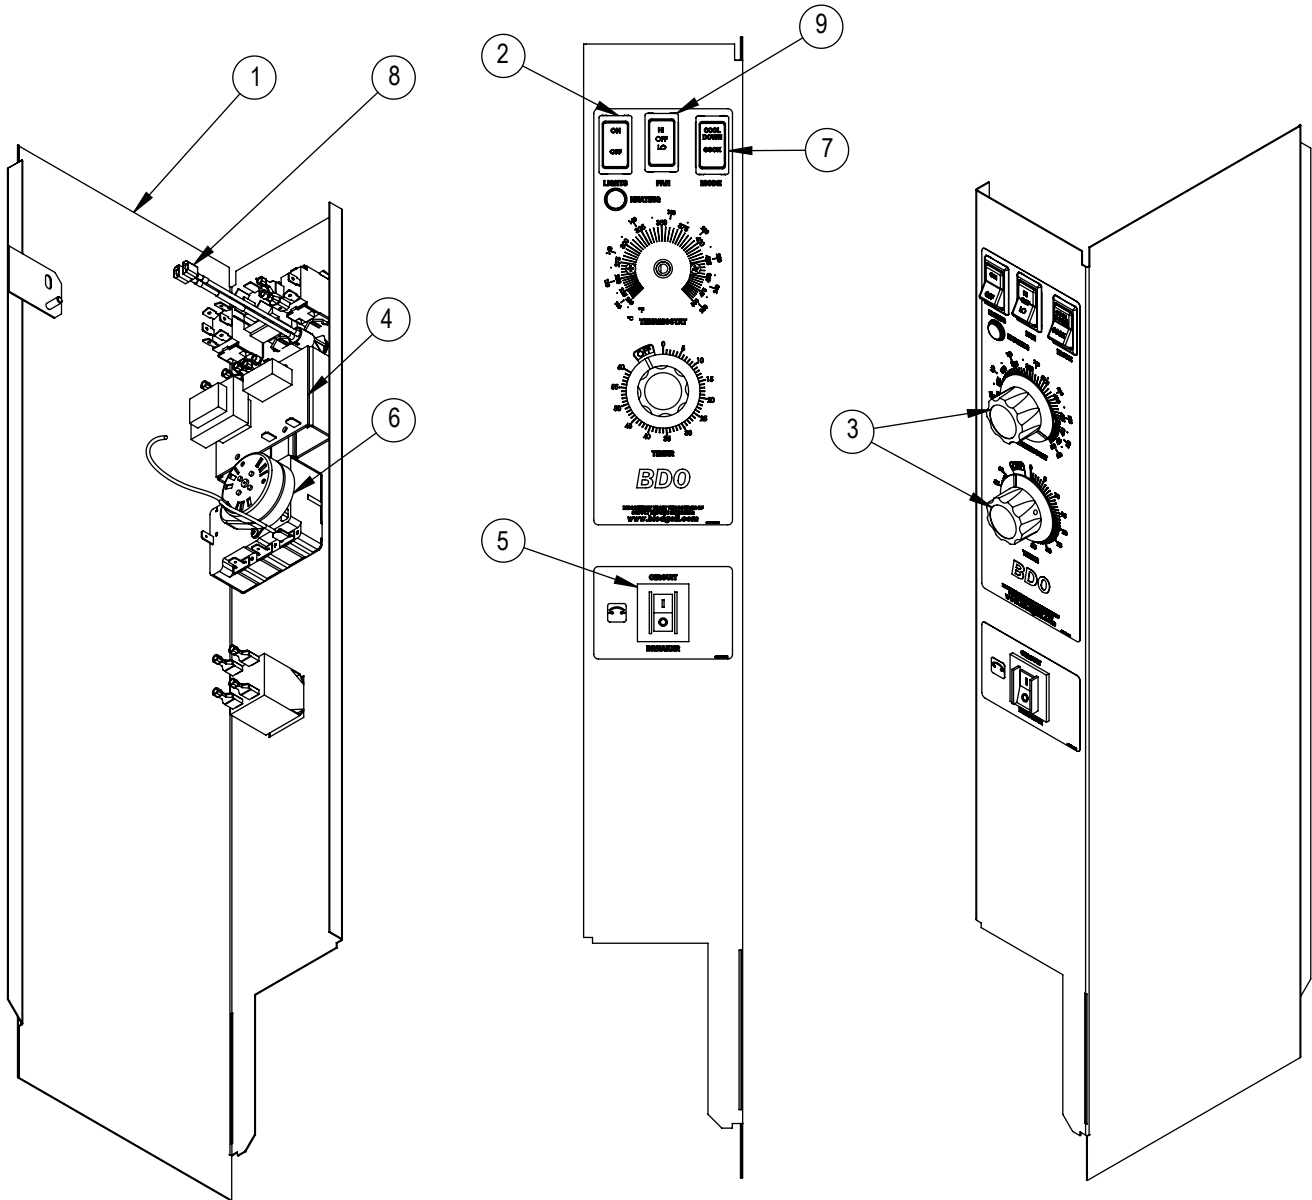

Email: literature@blodgett.com
or visit
www.blodgett.com

TABLE OF CONTENTS

◆ Doors Are Not Returnable

ELECTRICAL COMPONENTS	4
INFINITE CONTROL	5
INTERIOR COMPONENTS & EXTERIOR VIEW	6
DOOR COMPONENTS	7
LOWER DOOR SUPPORT COMPONENTS	8
ACCESSORIES.....	9

ELECTRICAL COMPONENTS

Ref. No.	Part No.	Description
1	20350	Buzzer, 240V
2	90588	Contactor
3	36755	Thermal Switch
4	23034	Cooling Fan
5	36700	Transformer
6	57058	Halogen Light Assy
	57075	Halogen Bulb, Type G5.3
7	56760	Thermal Switch, Manual Reset

INFINITE CONTROL

<u>Ref. No.</u>	<u>Part No.</u>	<u>Description</u>
1	58648	Panel & Decal
2	6497	Rocker Switch SPST White
3	16686	Knob
4	33152	Temperature Control
5	36429	Circuit Breaker
6	18226	Timer, 60 Min 240V, 60 Hz
6	20084	Timer, 60 Min, 50 Hz
7	6502	Rocker Switch, Cook/Cool Down
8	16037	Indicator Light, Red
9	7636	Rocker Switch Hi/Low
	18588	Temperature Probe