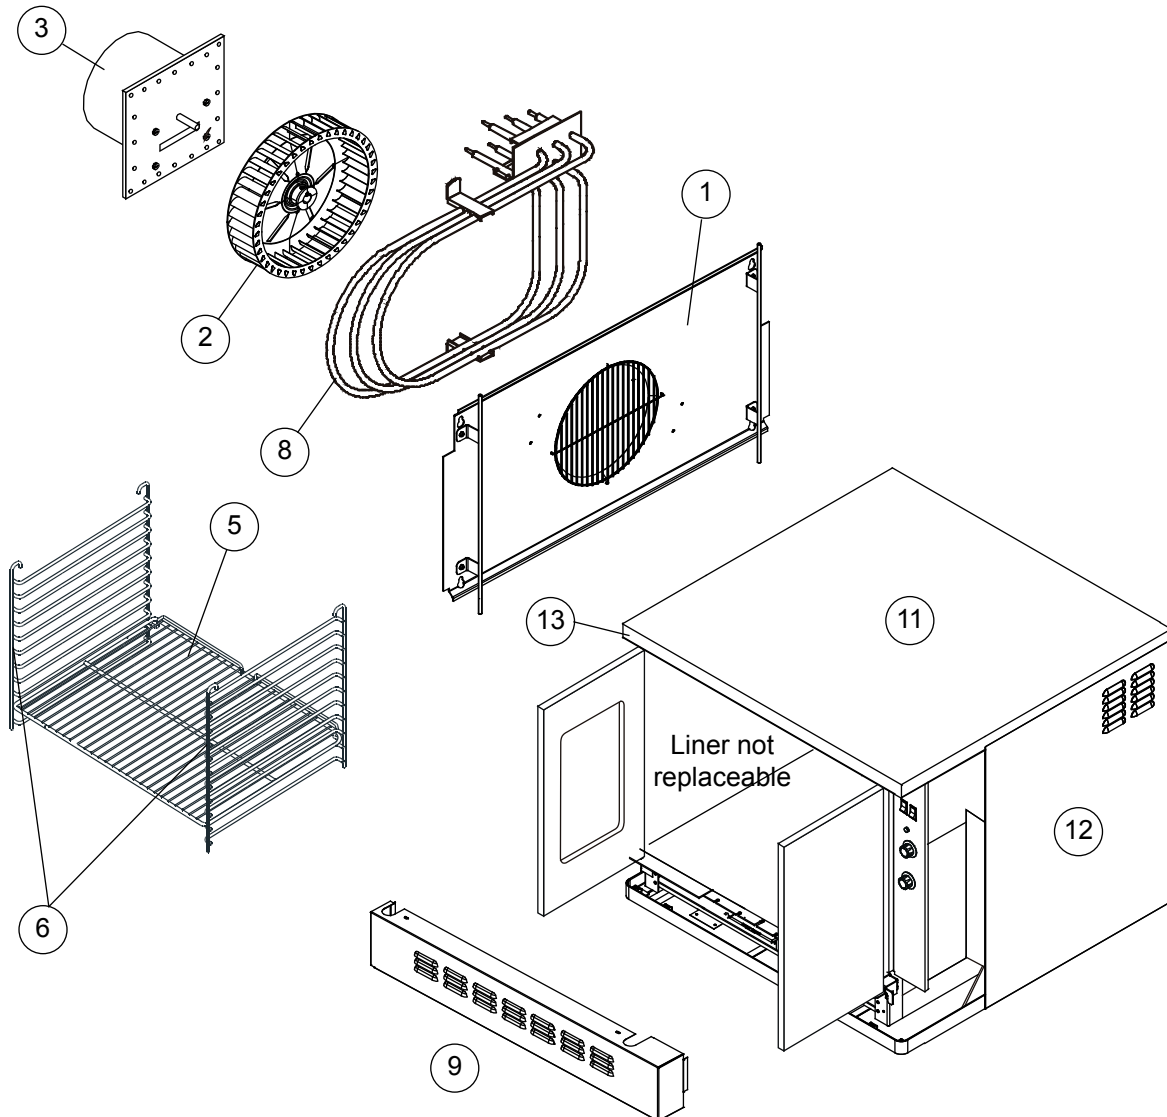

INTERIOR COMPONENTS & EXTERIOR VIEW

Ref. No.	Part No.	Description
1	16813	Interior Baffle, Porcelain, Blower Wheel Cover (After 11/05/2005)
2	5001	Blower Wheel
	33147	Wheel Puller
3	32244	Motor, 208-240V, 1/2HP, 2 SP
5	18768	Racks, Qty 5 per oven
6	36900	Rack Support Kit, Set of 2
8	33245	Element Assy, 208V
8	33244	Element Assy, 230/240V
8	20322	Element Assy, 440V
8	20320	Element Assy, 230V

Ref. No.	Part No.	Description
8	20319	Element Assy, 480V
9	37202	Cover, Bottom Front (After 1-08-2006)
	19751	Thermostat Bulb Clip
11*	38991	Body Top (After 11-05-2005)
12	36407	Bodyside, RH (After 11-05-2005)
	37205	Bodyside, LH (After 11-05-2005)
13*	59657	Front Trim Kit, Bodytop

NOTE* For ovens manufactured between 11/05/05 & 03/10/17, items 11 & 13 must be replaced/purchased together.