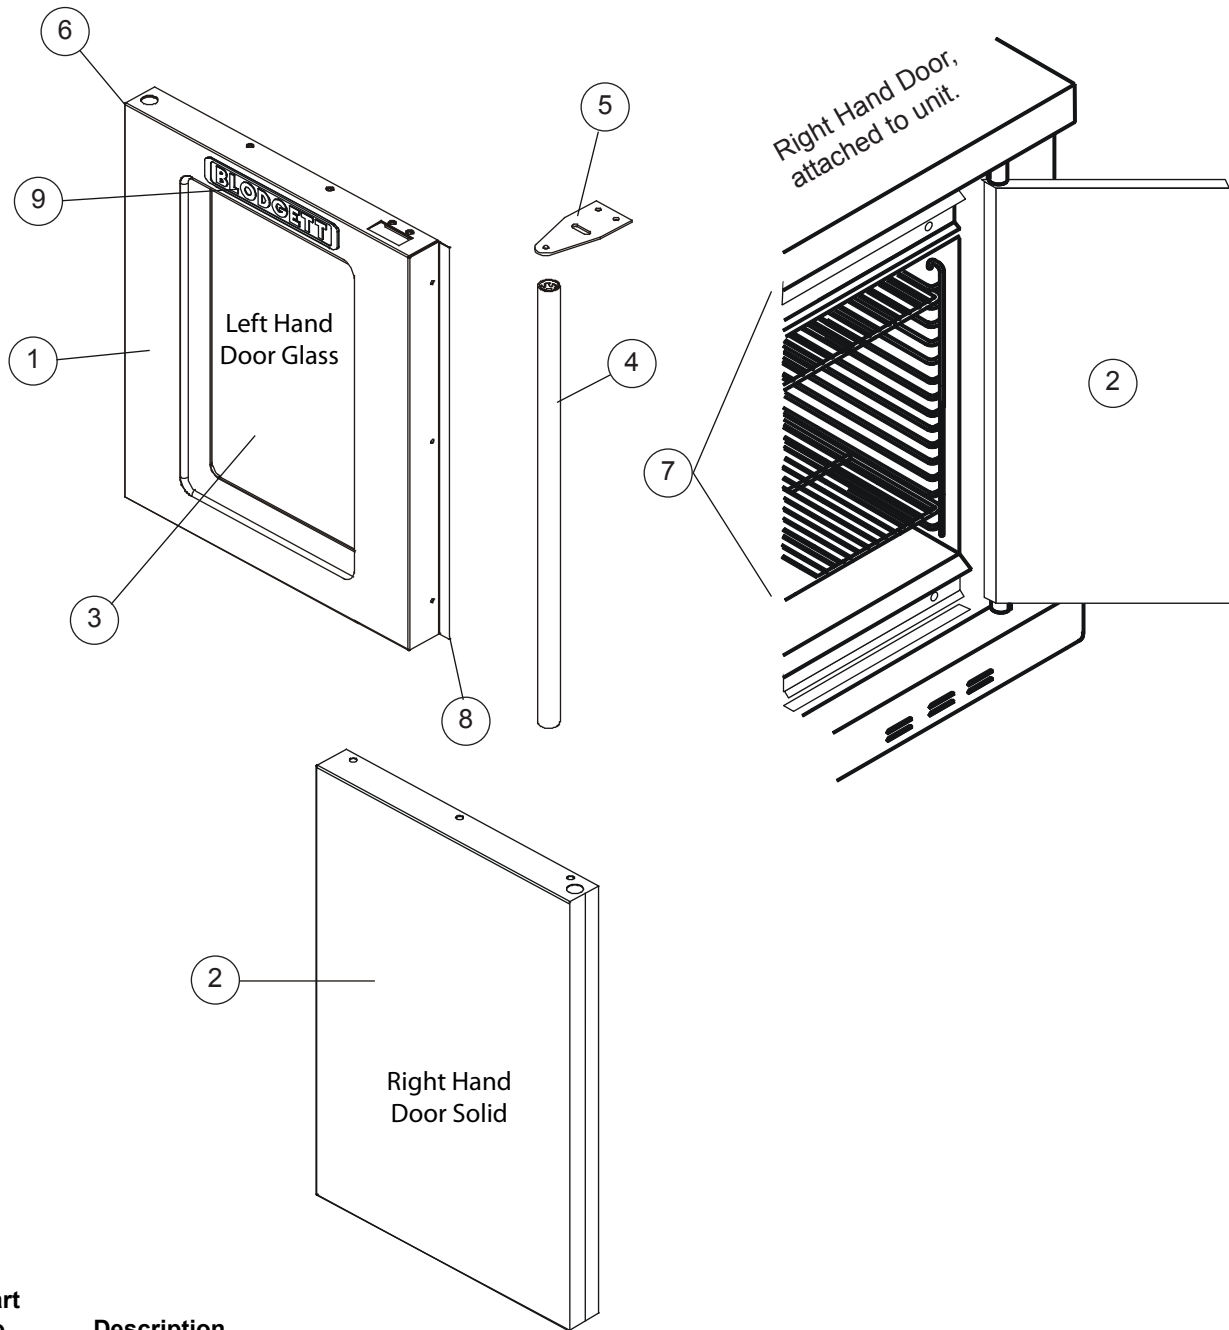

DOOR COMPONENTS

Ref. No.	Part No.	Description
1	20804	Door Assy, Gls LH
	20803	Door Assy, Gls RH
2	20805	Door Assy, Sld RH
	20806	Door Assy, Sld LH
3	9036	Window Assy, Drop In (10 1/8" X 17 1/8")
	9035	Window Tool, for installation and removal of window assy
4	21097	Door Handle, w/hardware
5	36793	Top Plate, for door handle mounting
6	90004	Bushings, Door Hinge Set of 2
	16657	Sleeve, Upper Door
	17557	Hinge Pin Kit, Upper Door Qty 2 per oven
7	36876	Door Gasket Kit
8	36606	Pressure lock (attaches to side of door)
	17311	Center Door Trim (cover gap between closed doors)
9	16470	Nameplate