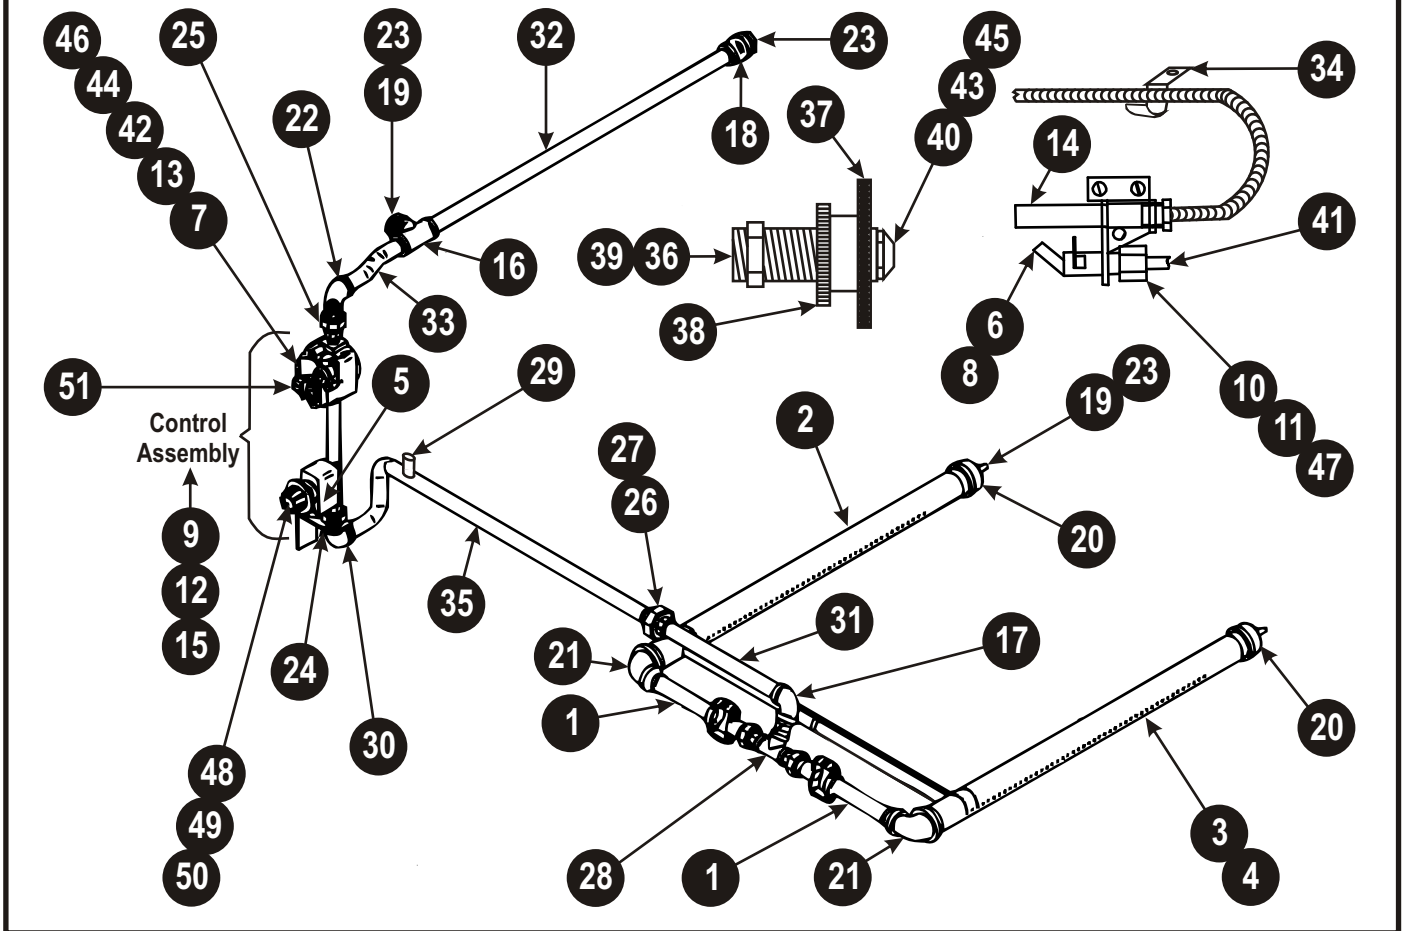

Controls / Interior Components

Item	Part #	Description	Item	Part #	Description
1	L5001X	Inspirator #3	28	N3060P	Manifold Tee Assy (32 1/2")
2	L5048P	Burner w/Cap & Elbow, Left, 15 1/2" x 38 1/2"	29	N3068P	Pressure Tap Nozzle Assy
3	L5049P	Burner w/Cap & Elbow, Right, 15 1/2" x 38 1/2"	30	N5009A	Nipple
4	L5058X	Burner, Complete (To Union)	31	N5215A	Nipple
5	M1005X	Thermostat, Gas, FDTH (650F)	32	N5220P	Nipple
6	M1220X	Pilot Burner, Natural, w/Ftgs, 2 CHA-1	33	N5232A	Nipple
7	M1221X	BMVR Valve Kit, LP - Not Shown	34	Q4021X	Capillary Clip
8	M1222X	Pilot Burner, LP, w/Fittings, 2 CHA-1	35	R1041P	Manifold Assy
9	M1242X	Control Assy, Nat BMVR 650°F	36	R3004A	Spud Holder #3
10	M1244X	Orifice, Pilot, Nat, 2 CHA-1 (.018")	37	R3005A	Adjusting Disc, #3
11	M1245X	Orifice, Pilot, LP, 2 CHA-1 (.010")	38	R3006A	Locking Disc, #3
12	M1248X	Control Assy, LP BMVR	39	R3007X	Spud Assy #3
13	M1260X	BMVR Valve Kit, Nat - Not Shown	40	R3008X	Orifice, Blank - Not drilled
14	M1265X	Thermopile, Q313 (w/Armoured Cable)	41	R3036X	Pilot Tubing, S/S, 3/16" x 45"
15	M1300P	Control Assy, Nat Gas, CE (U7mvr) 650°F	42	R3104X	Valve, BMVR, Nat
16	N3002A	Tee	43	R3117X	Orifice, Nat, #25 Drill (2)
17	N3004A	Elbow	44	R3124X	Valve, BMVR, LP
18	N3007A	Coupling	45	R3129X	Orifice, LP, #43 Drill (2)
19	N3008A	Bushing, Reducing	46	R3137E	Valve Assy, U7000mvr CE Comhi, Nat Gas
20	N3013A	Pipe Cap	47	R3182A	Ball Sleeve, Annealed (Use w/M1220A)
21	N3016A	Elbow	48	S1056X	Knob, Thermostat, 650°F (Side Control)
22	N3021A	Elbow	49	S1163X	Knob, Thermostat, CE, 340°C
23	N3022A	Plug	50	S1385A	Knob, Thermostat, 650°F, 3" Dia (Front Mount)
24	N3026M	Union, Male	51	S1453A	Knob, Combination Valve
25	N3027F	Union, Female	52	M1002X	Automatic Oven Starter (7 Day Timer) - Not Shown
26	N3028P	Union, Female	53	X1132Q	Packaging Kit (Y800 wo/Dome) - Not Shown
27	N3029P	Union, Male	54	X1133Q	Crate, Y-800 Top Oven w/Dome - Not Shown