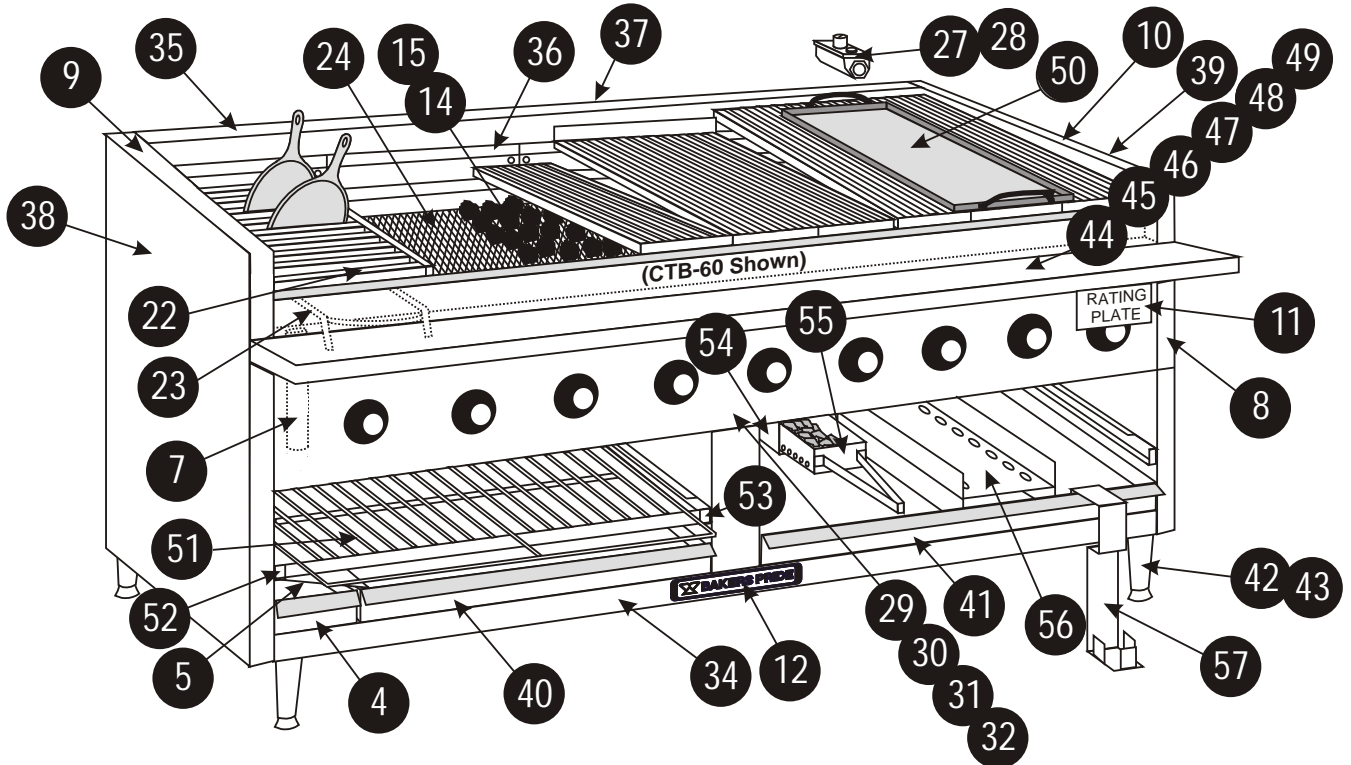

CTB-48R/GS

Gas Char Broiler

30 Pine Street • New Rochelle • New York • 10801

914 / 576 - 0200

914 / 576 - 0605 fax

1 - 800 - 431 - 2745 US & Canada

www.bakerspride.com web address

Figure A

Exterior / Interior

30 Pine Street • New Rochelle • New York • 10801
914 / 576 - 0200
914 / 576 - 0605 fax
1 - 800 - 431 - 2745 US & Canada
www.bakerspride.com web address

CTB-48R/GS

Gas Char Broiler

Item	Part #	Description	Item	Part #	Description
Exterior / Interior					
1	R3042X	Pilot Tube, 7 3/8" w/Nut & Ferrule	30	G5173K	Control Panel, CE-48
2	N3068P	Pressure Tap Nozzle	31	U1322A	Control Panel Overlay-48
3	G5073X	Radiant S/S (Standard)	32	U1327A	Control Panel Overlay, CE-48
4	G5069K	Grease Drawer	33	R1121A	Manifold-48
5	G5070U	Grease Shield Assy	34	G5161K	Front Trim-48
6	G5072K	Heat Shield	35	G5165K	Back Trim-48
7	G5127U	Grease Drain Assy-48	36	G5141K	Top Grate Support, 14 1/2" /3
8	G5212K	Manifold Cover	37	G5153K	Outer Back-CTB-48
9	G5060K	Side Trim, Left	38	G5054K	Outer Side, Left-CTB
10	G5061K	Side Trim, Right	39	G5055K	Outer Side, Right-CTB
11	G5205K	Rating/Instruction Plate Mount	40	G5067K	Drip Pan, 16 1/2" /1
12	U1044X	Bakers Pride Name Plate, 8"	41	G5176K	Drip Pan, 20 1/2" /1
13	G5039K	Bottom Grate Support, L or R Side	42	S1014Y	Legs, 4" (Standard) each
14	T1047X	Glo-Stones, 1/2 Lot (20#)	43	S1014X	Legs, 4" (Standard) Set/4
15	T1048X	Glo-Stones, Full Lot (40#)	44	G5134K	Work Deck-48
16	T1197X	Top Roll-A-Grate, 9" (Standard) /1	45	G5123U	Front Brace Assy-48
17	T1198X	Top Roll-A-Grate, 6" (Standard) /6	46	G5288K	Work Deck-48, 10"
18	T1212A	Top Grate, 6", Cast Iron (Optional)	47	G5291U	Front Brace Assy-48, 10"
19	T1216A	Top Grate, 4 1/2", Cast Iron (Optional)	48	G5310K	Work Deck-48, 12"
20	T1210X	Meat Grate, 6" (Optional)	49	G5311U	Front Brace Assy-48, 12"
21	T1211X	Meat Grate, 9" (Optional)	50	T1209U	Breakfast Griddle, 11"W (Optional)
22	T1213T	Fajita Top Grate (Optional)	51	T1206U	Wire Rack, 21" /2
23	T1214T	Fajita Bottom Grate (Optional)	52	G5131U	Left Wire Rack Guide Assy
24	T1203A	Bottom Grate, S/S, 22" /2	53	G5132U	Right Wire Rack Guide Assy
25	G5040U	Bottom Grate Support /7	54	G5180U	Smoker Box Assy (No Drawer)
26	G5041U	Bottom Grate Support (CE) /7	55	G5187U	Drawer, Smoker Box
27	M1009X	Pressure Regulator 3/4", 10"WC (LP)	56	G5182U	Log Support (Optional)
28	M1184X	Pressure Regulator 3/4", 3.5"WC (Nat)	57	G5186K	Bottle Holder, RH (Optional)
29	G5169K	Control Panel-48			

Figure B

Grates