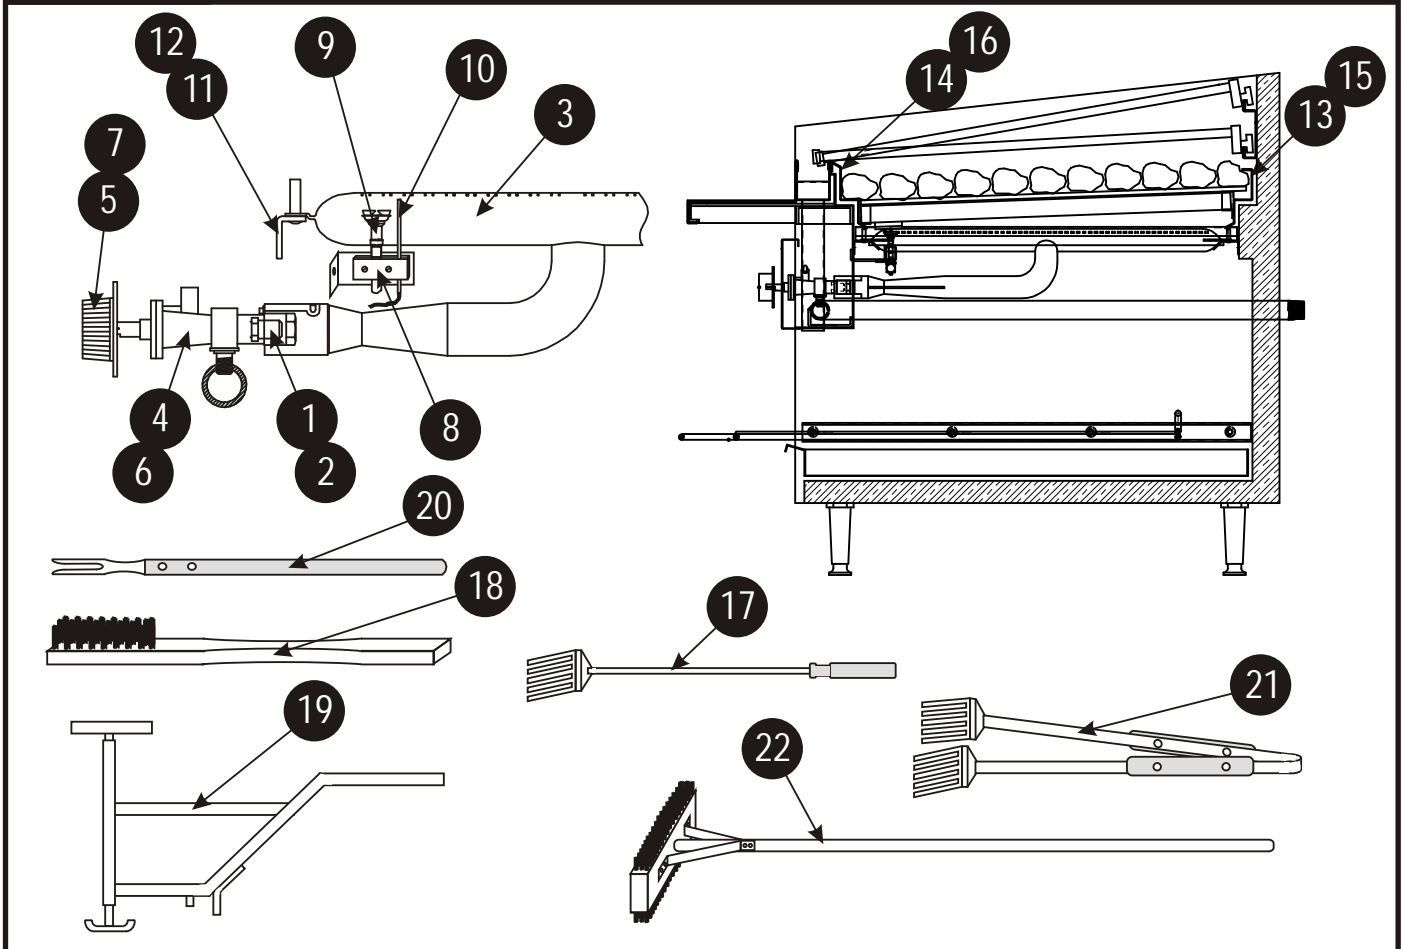

CTB-48R/GS

Gas Char Broiler

30 Pine Street • New Rochelle • New York • 10801

914 / 576 - 0200

914 / 576 - 0605 fax

1 - 800 - 431 - 2745 US & Canada

www.bakerspride.com web address

Figure C

Burner / Accessories / Supports

Item	Part #	Description	Item	Part #	Description
1	R3136X	Hood Orifice #54 (LP)	12	G5028U	Burner Support Assy, 17" /2
2	R3130X	Hood Orifice #44 (Nat)	13	G5044U	Radiant Support Assy, Rear 18" /1
3	L5077X	Burner, Center Feed	14	G5046U	Radiant Support Assy, Front 18" /1
4	R3032X	Gas Valve	15	G5045U	Radiant Support Assy, Rear 12" /2
5	S1094X	Knob, Gas Valve	16	G5047U	Radiant Support Assy, Front 12" /2
6	R3128X	Gas Valve (used w/Pilot Safety)	17	T5018V	Spatula, Chef-Aide, 20" Single
7	S1301X	Knob, Gas Valve, CE (used w/Pilot Safety)	18	T5017X	Wire Brush, Chef-Aide, 18"
8	G5064K	Pilot Bracket (used w/Pilot Safety)	19	G5221U	Grate Lifter
9	M1359X	Pilot Burner (used w/Pilot Safety)	20	T5016A	Meat Fork
10	M1358X	Thermocouple, 10" (used w/Pilot Safety)	21	T5019V	Steak Turner
11	G5029U	Burner Support Assy, 23" /2	22	T5104V	Twin Head Grate Brush

Conversion Kit (LP to Nat)

7	R3130X	Hood Orifice #44 (Nat)
1	M1184X	Pressure Regulator 3/4",3.5"WC(Nat)

Conversion Kit (Nat to LP)

7	R3136X	Hood Orifice #54 (LP)
1	M1009X	Pressure Regulator 3/4",10"WC (LP)