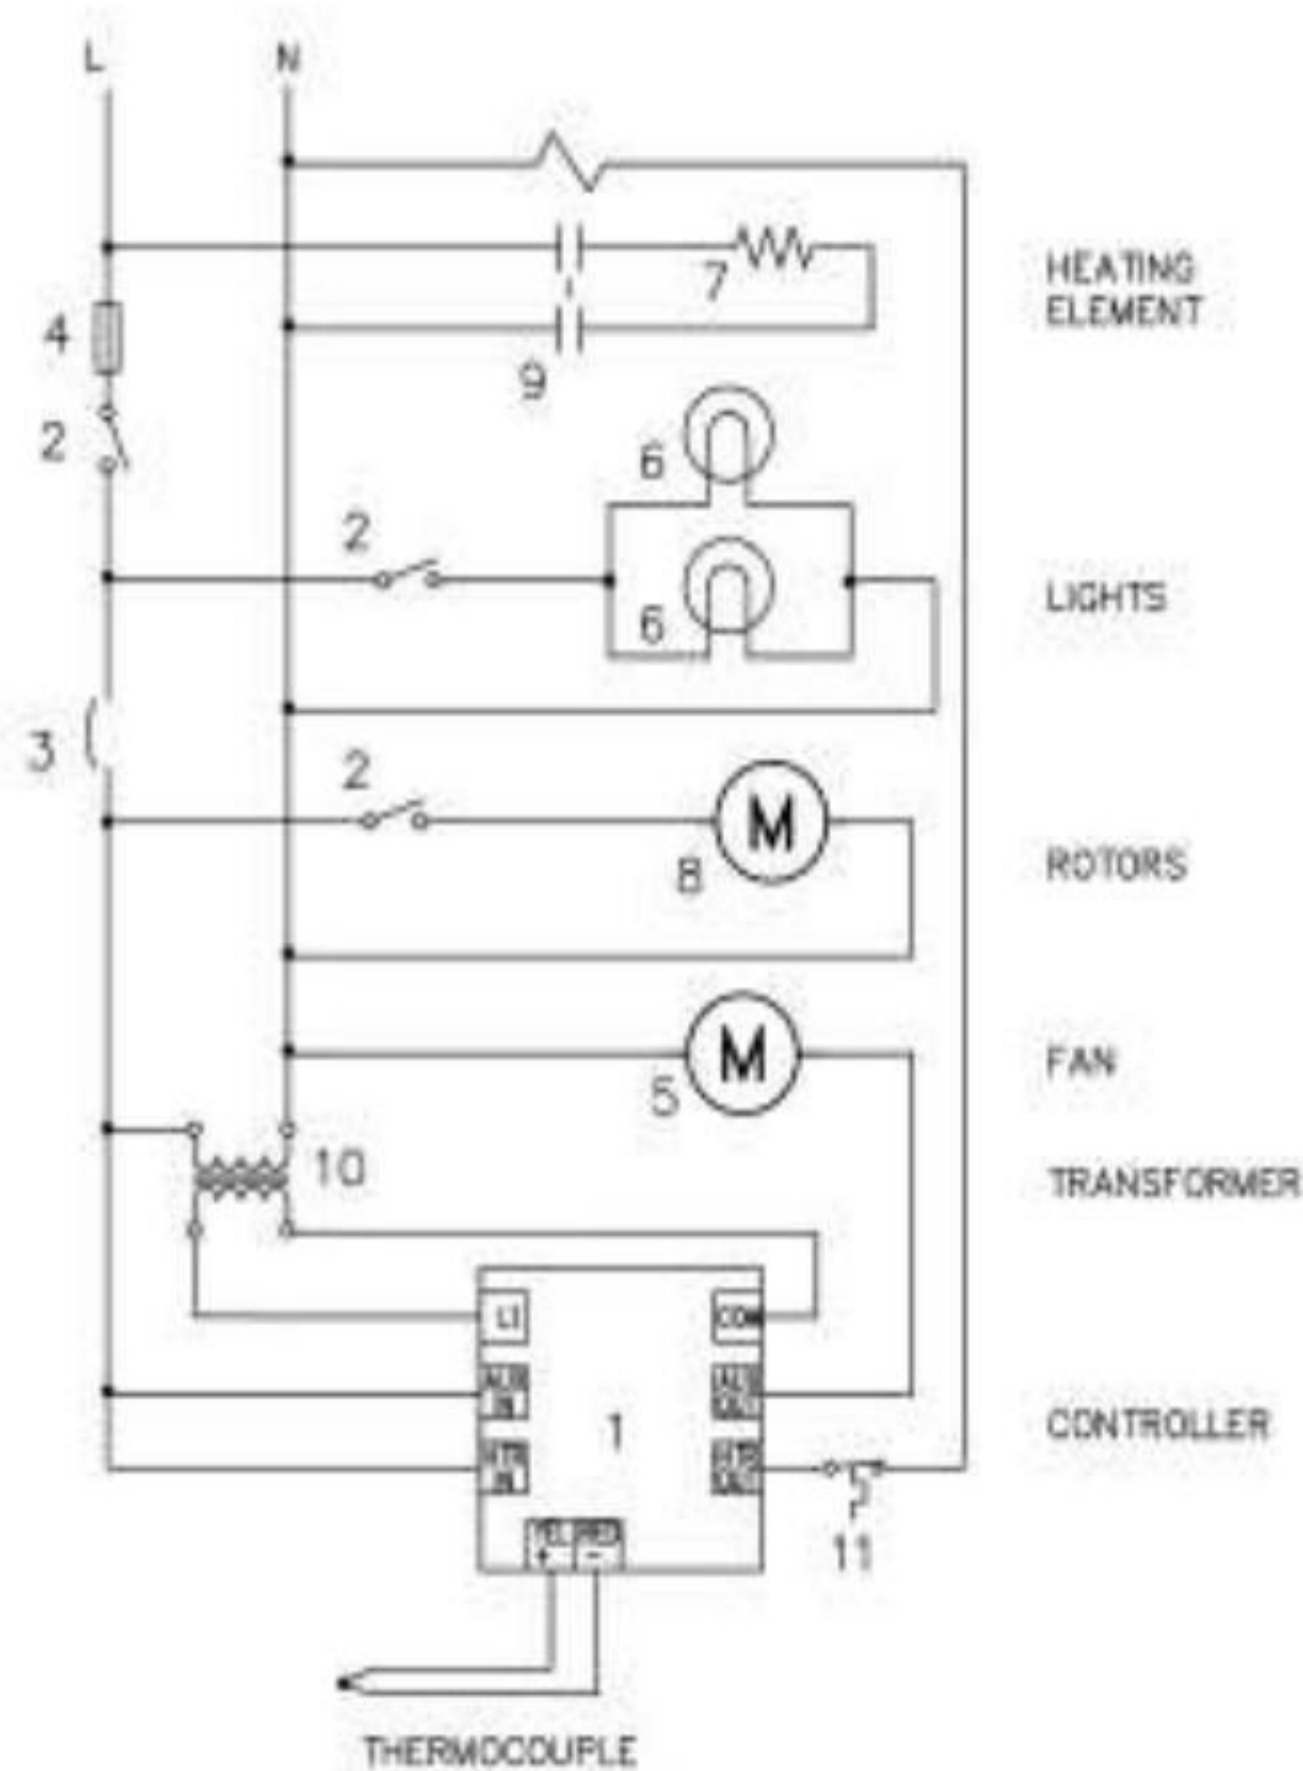

- 1-TIME/TEMPERATURE CONTROLLER, CP0022
- 2-SWITCH, S0119
- 3-BREAKER, CB0050
- 4-FUSE, FC097
- 5-FAN MOTOR, M0068
- 6-LAMPHOLDER, LH0019
- 7-HEATING ELEMENT, 240V, C0038
- 8-MOTOR, M0033
- 9-RELAY, R0004
- 10-TRANSFORMER, TF0030
- 11-HIGH LIMIT, S0115

B K INDUSTRIES®

- 1-TIME/TEMPERATURE CONTROLLER, CP0022
- 2-SWITCH, S0119
- 3-BREAKER, CB0050
- 4-FUSE, F0097
- 5-FAN MOTOR, M0068
- 6-LAMPHOLDER, LH0019
- 7-HEATING ELEMENT, 2800W 240V, C0038
2352W @ 220V, C0038
- 8-MOTOR, M0033
- 9-RELAY, R0004
- 10-TRANSFORMER, TF0030
- 11-HIGH LIMIT, S0115