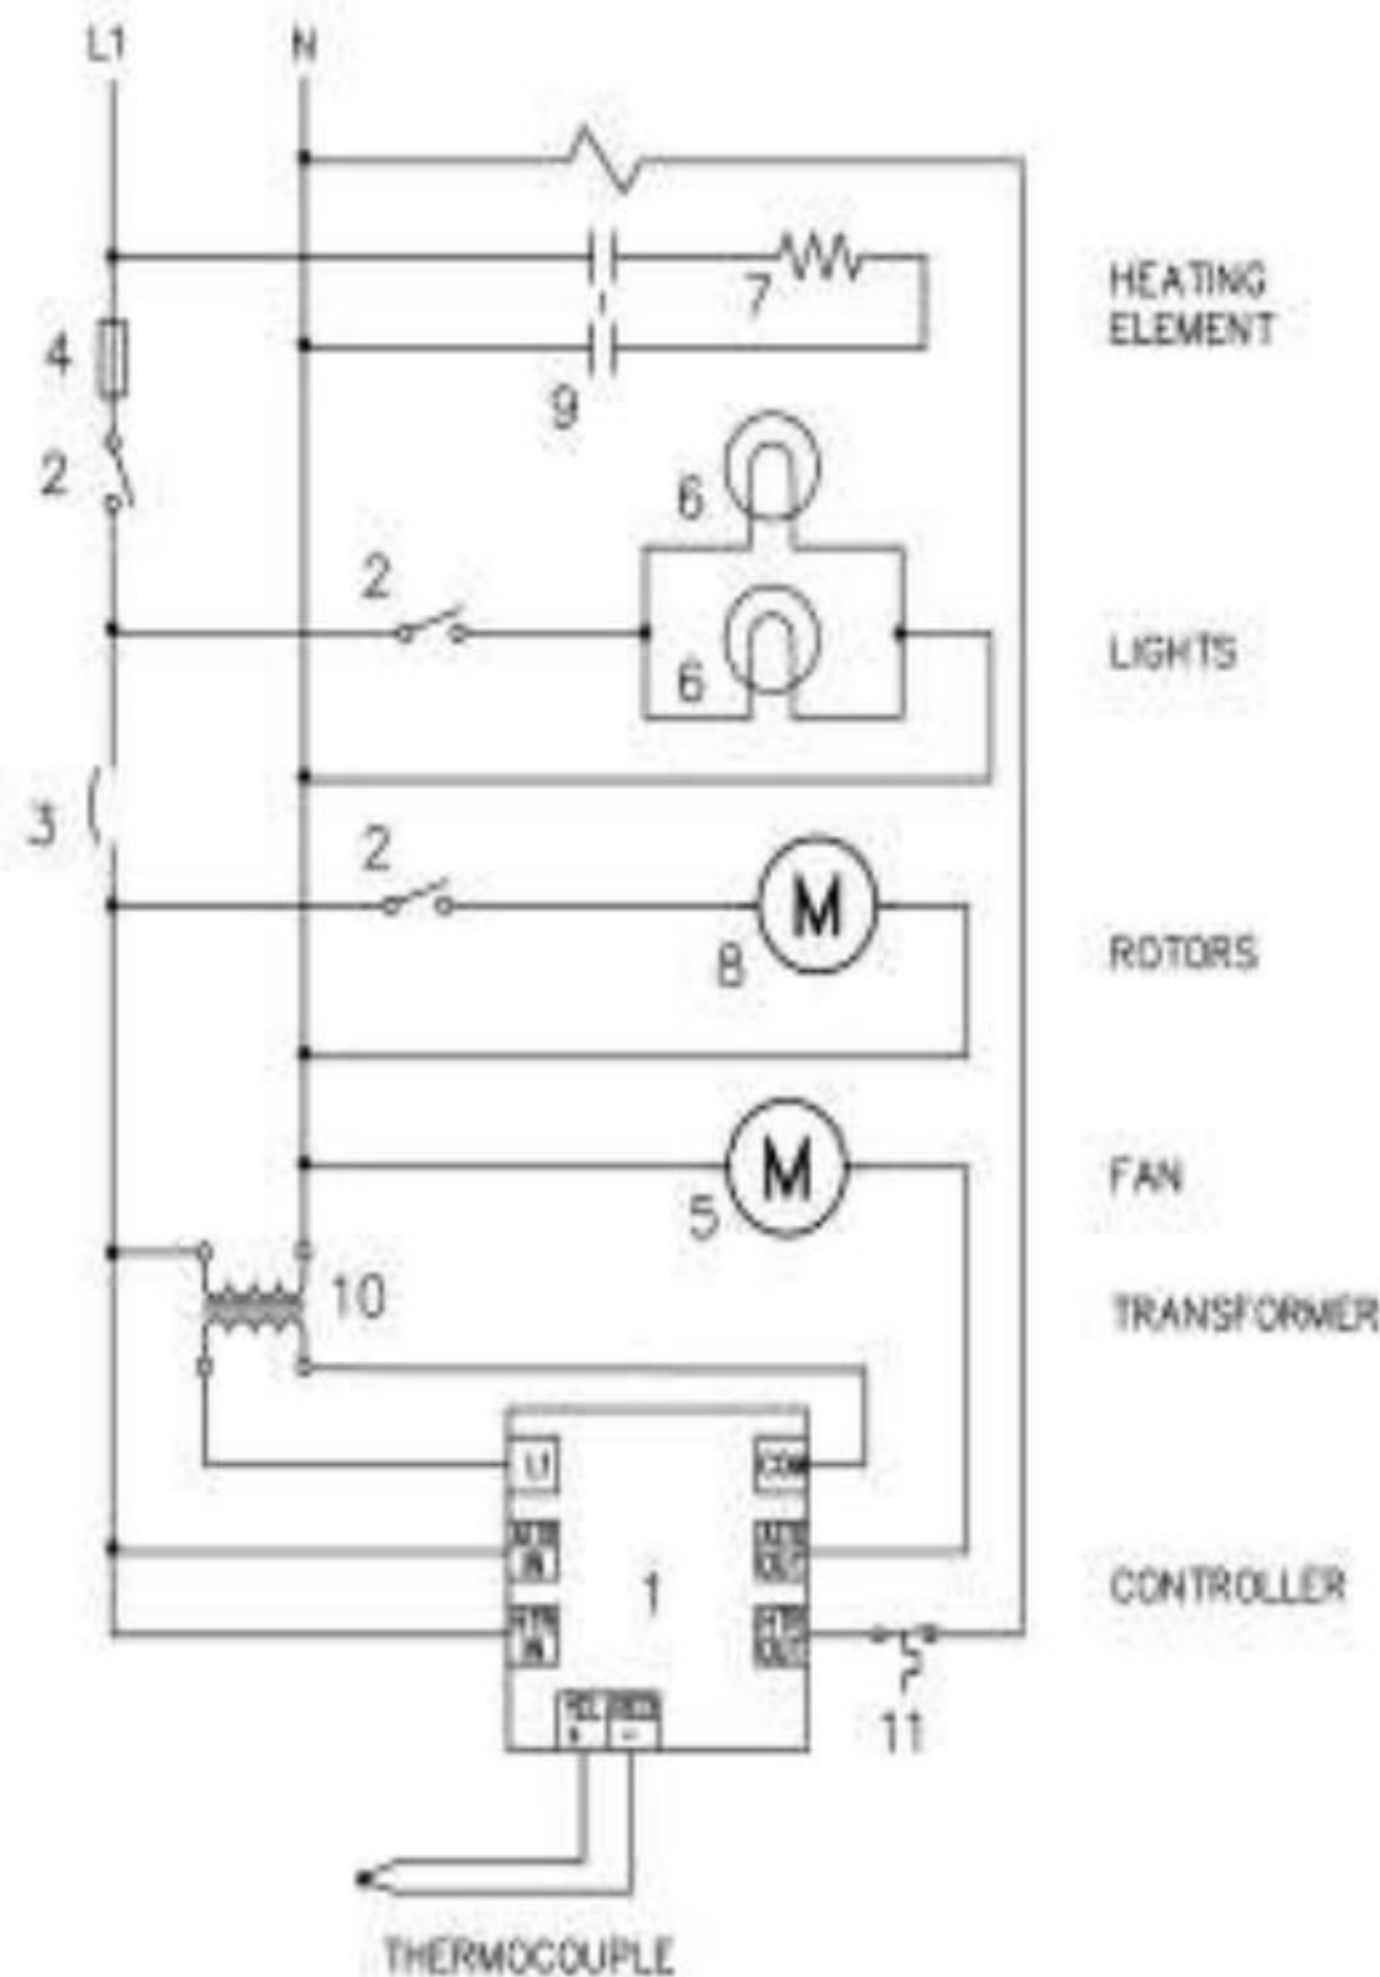

HEATING ELEMENT

LIGHTS

ROTORS

FAN

TRANSFORMER

CONTROLLER

THERMOCOUPLE