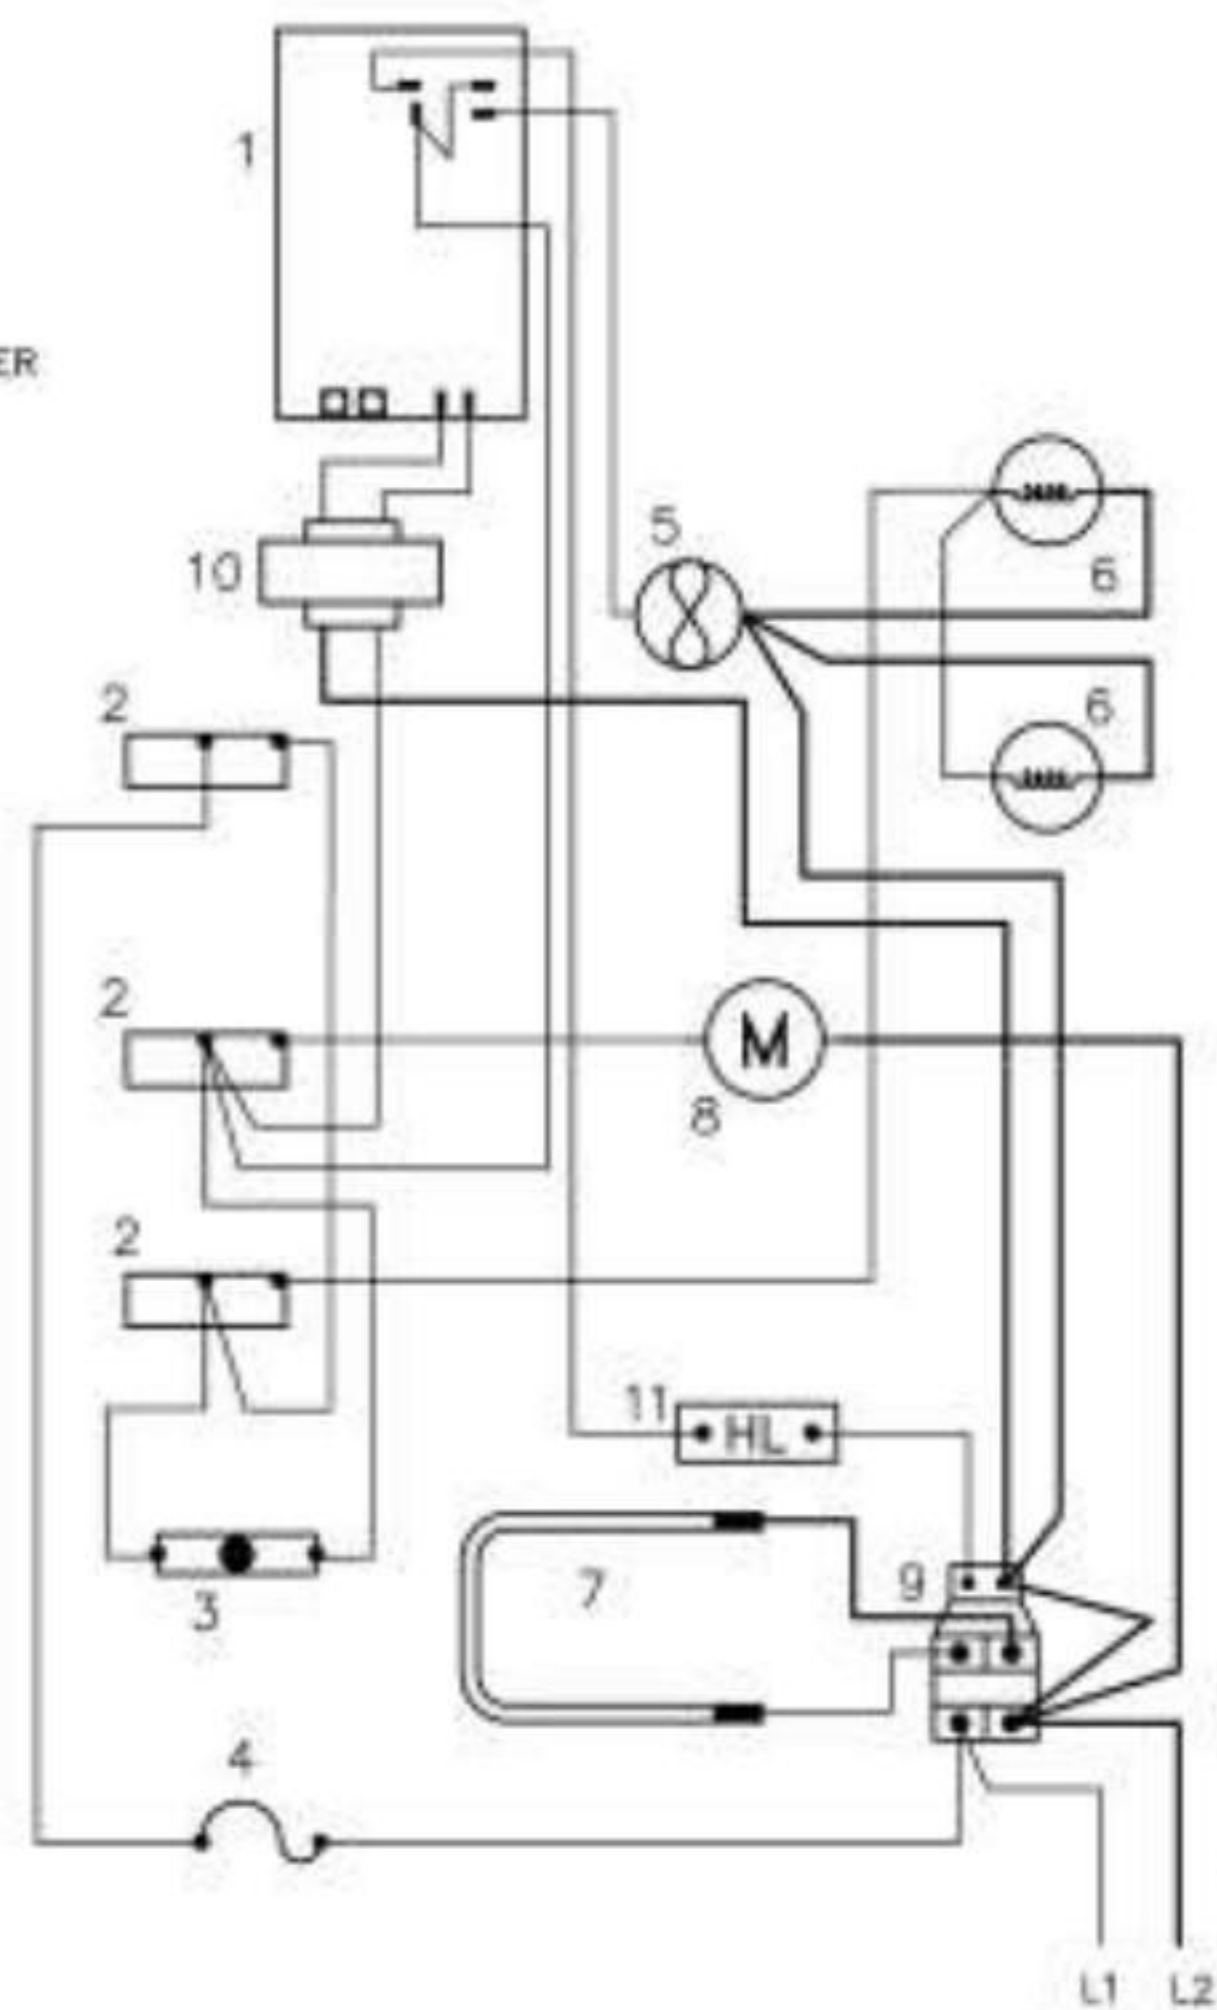

CONTROLLER

ON/OFF

MOTOR

LIGHTS

RESET

FUSE

- WHITE (NEUT.)
- GREEN (GND)
- BLACK (L1)
- RED (L2)
- BLUE (L3)
- ORANGE
- PURPLE
- BROWN
- YELLOW
- GRAY

B K INDUSTRIES®

- 1-TIME/TEMPERATURE CONTROLLER, CP0022
- 2-SWITCH, S0107
- 3-BREAKER, CB0050
- 4-FUSE, F0097
- 5-FAN MOTOR, M0063
- 6-LAMPHOLDER, LH0019
- 7-HEATING ELEMENT, C0037
- 8-MOTOR, M0064
- 9-RELAY, R0002
- 10-TRANSFORMER, TF0005
- 11-HIGH LIMIT, S0115