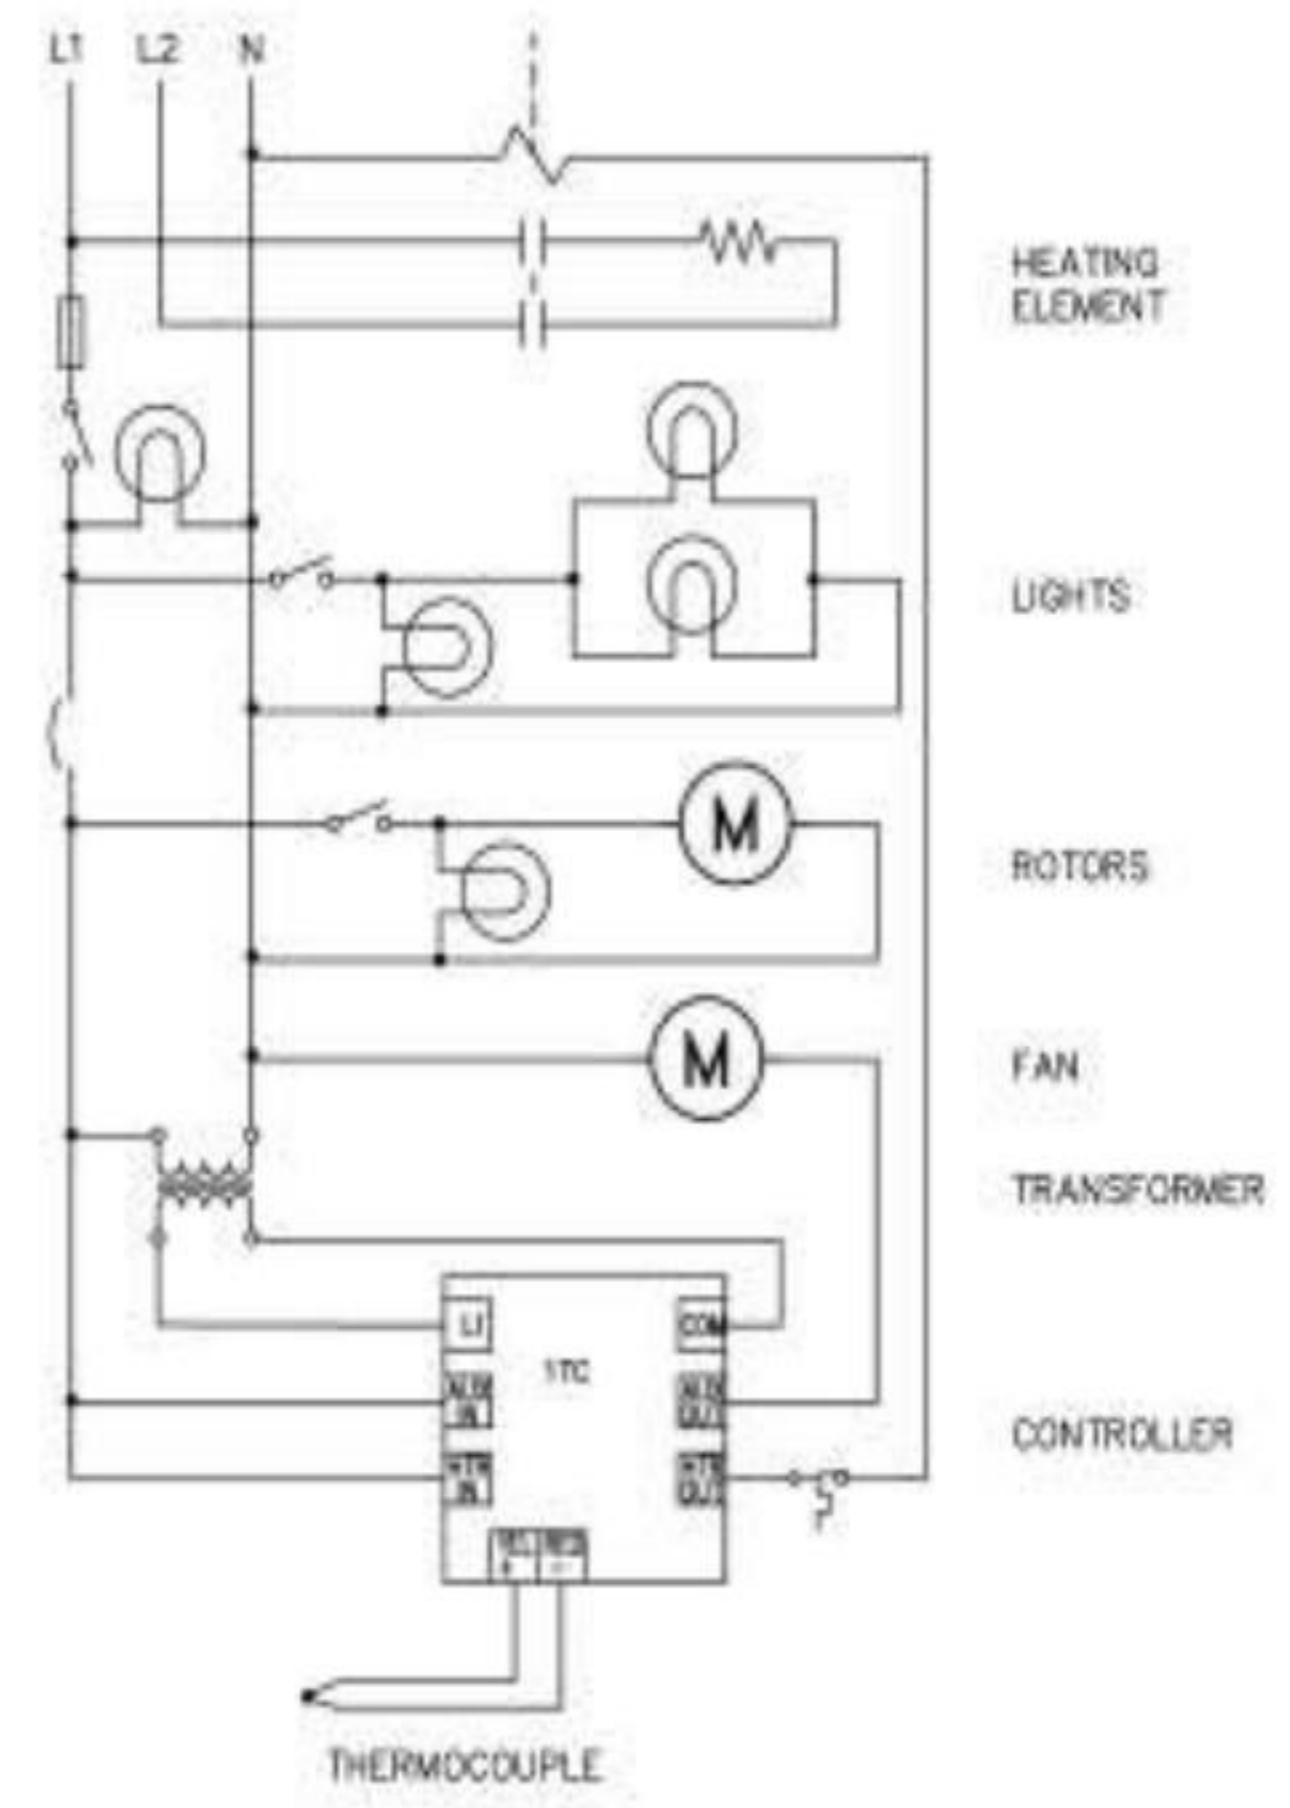

- 1-TIME/TEMPERATURE CONTROLLER, CP0022
- 2-SWITCH, S0107
- 3-BREAKER, CB0050
- 4-FUSE, F0097
- 5-FAN MOTOR, M0063
- 6-LAMPHOLDER, LH0019
- 7-HEATING ELEMENT, C0037
- 8-MOTOR, M0064
- 9-RELAY, R0002
- 10-TRANSFORMER, TF0005
- 11-HIGH LIMIT, S0115

- ----- WHITE (NEUT.)
- ----- GREEN (GND)
- ----- BLACK (L1)
- ----- RED (L2)
- ----- BLUE (L3)
- ----- ORANGE
- ----- PURPLE
- ----- BROWN
- ----- YELLOW
- ----- GRAY