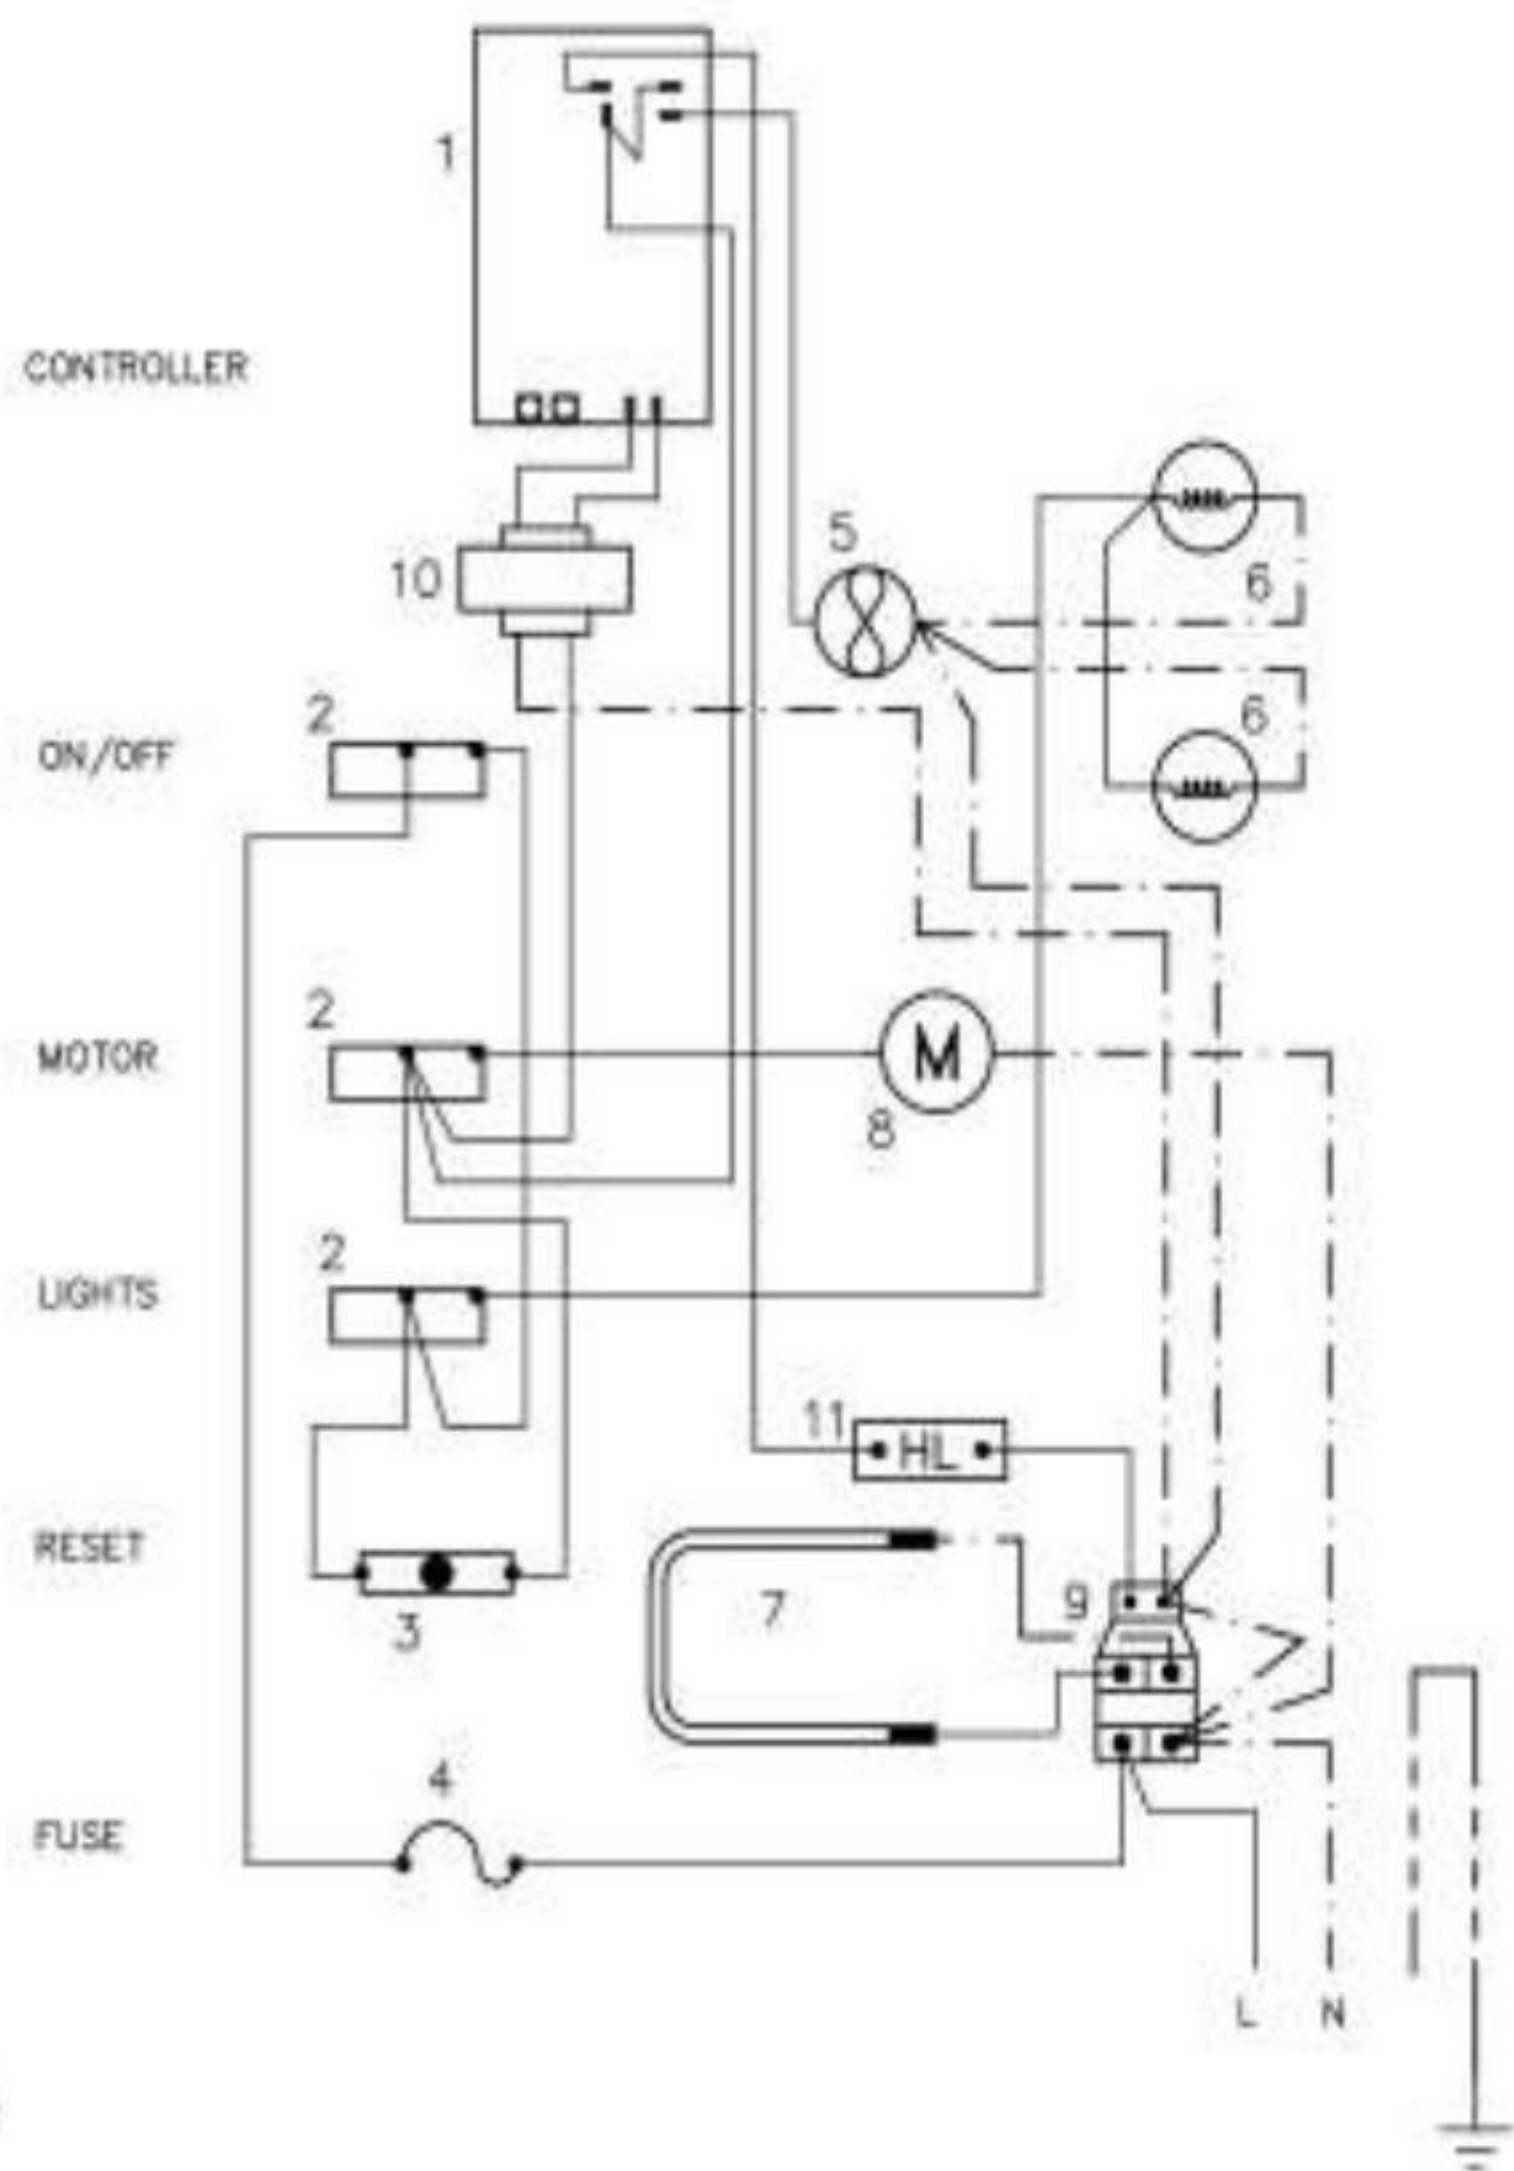

- 1-TIME/TEMPERATURE CONTROLLER, CP0022
- 2-SWITCH, S0119
- 3-BREAKER, CB0050
- 4-FUSE, FC097
- 5-FAN MOTOR, M0068
- 6-LAMPHOLDER, LH0019
- 7-HEATING ELEMENT, 240V, C0038
- 8-MOTOR, M0033
- 9-RELAY, R0004
- 10-TRANSFORMER, TF0030
- 11-HIGH LIMIT, S0115

B K INDUSTRIES®

- 1-TIME/TEMPERATURE CONTROLLER, CP0022
- 2-SWITCH, S0119
- 3-BREAKER, CB0050
- 4-FUSE, F0097
- 5-FAN MOTOR, M0068
- 6-LAMPHOLDER, LH0019
- 7-HEATING ELEMENT, 2800W 240V, C0038
2352W @ 220V, C0038
- 8-MOTOR, M0033
- 9-RELAY, R0004
- 10-TRANSFORMER, TF0030
- 11-HIGH LIMIT, S0115