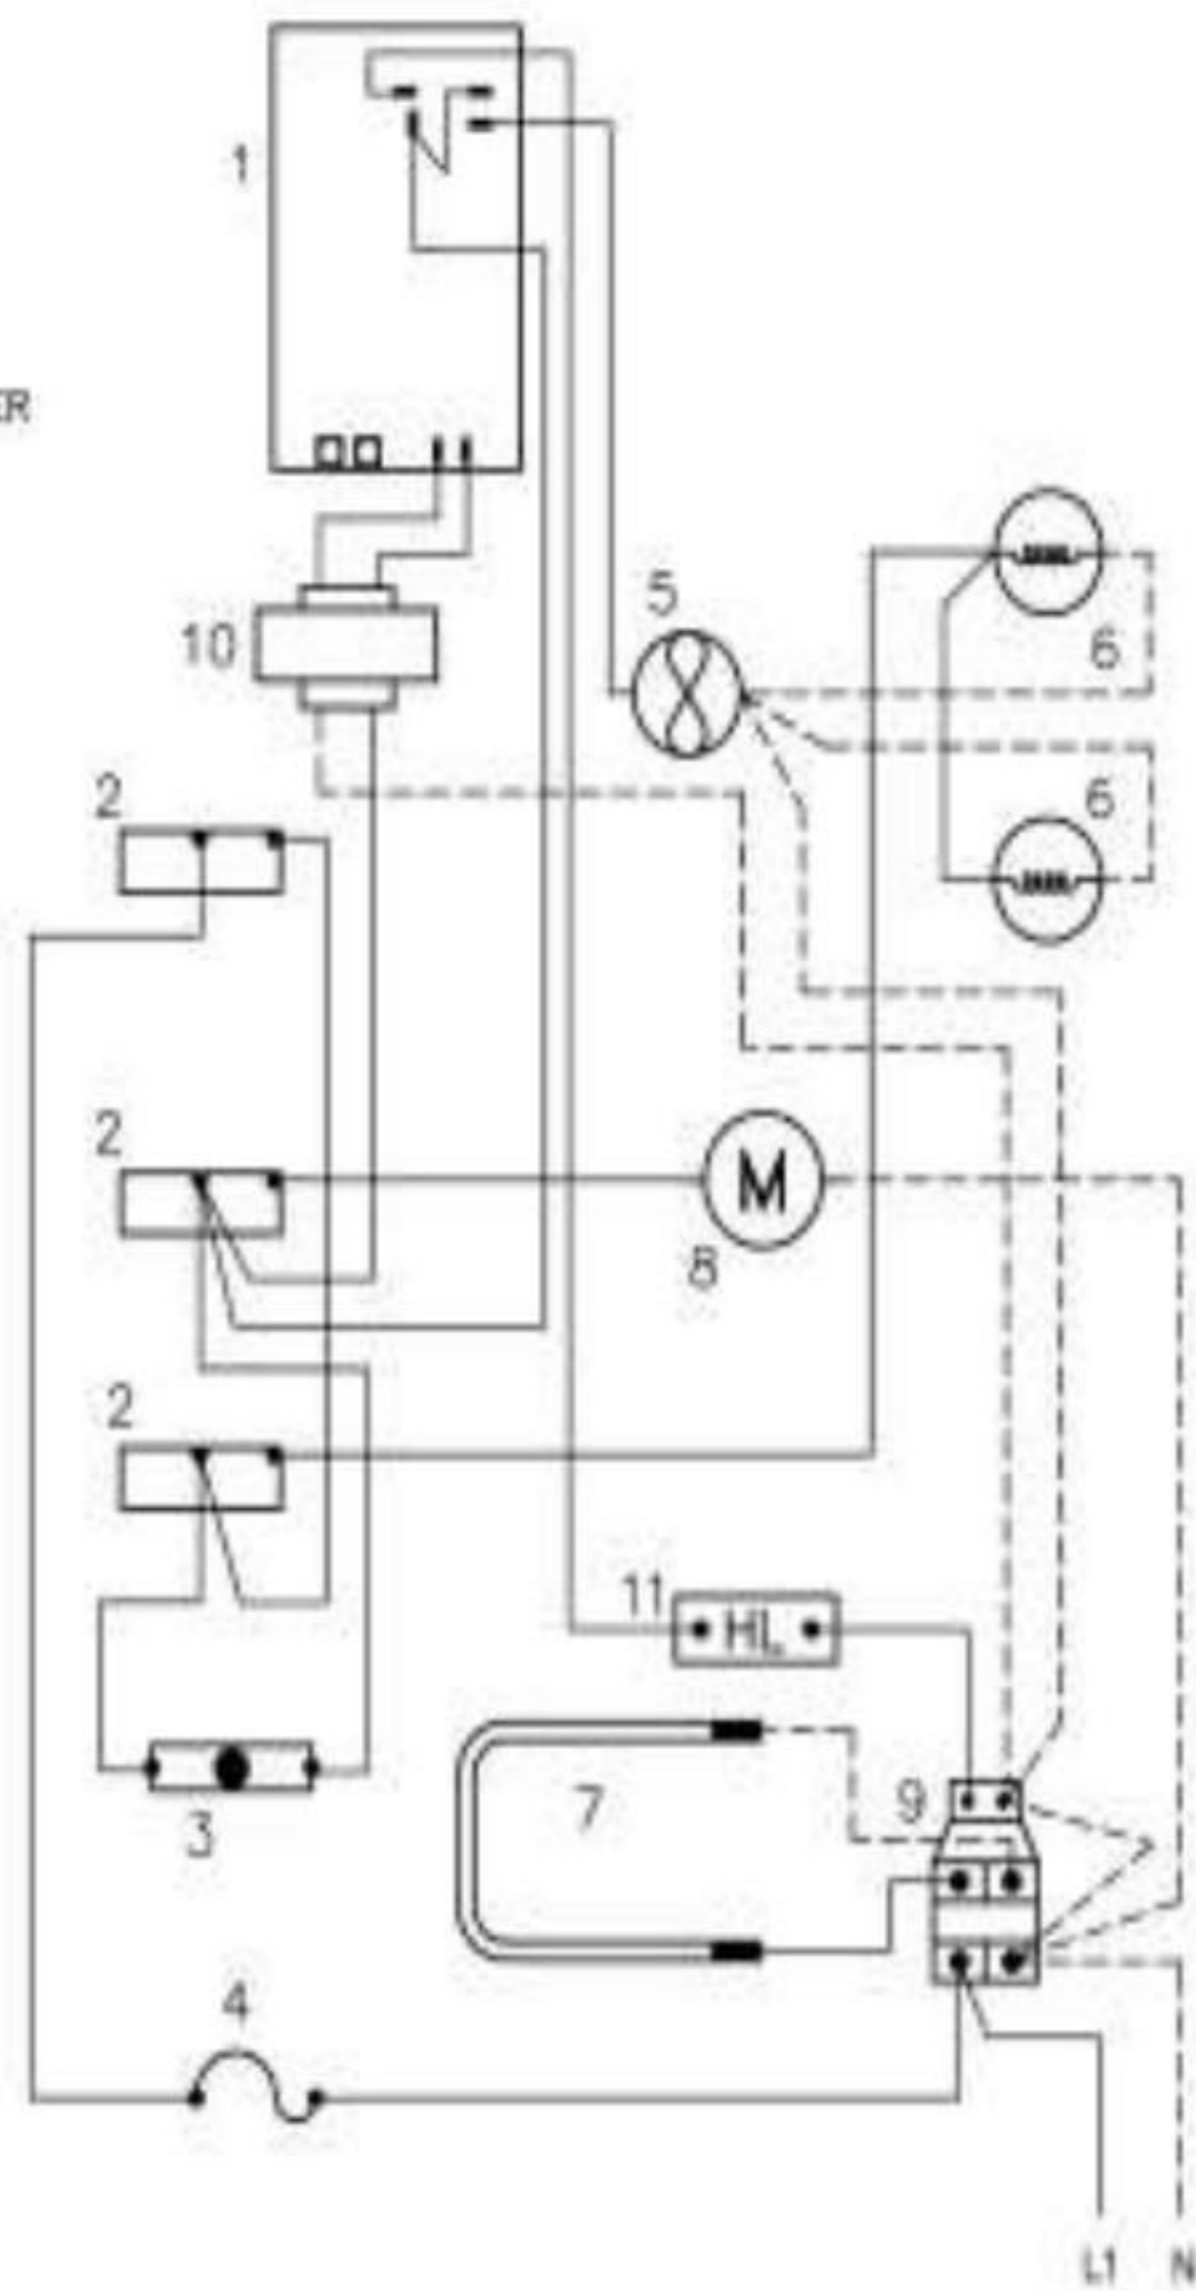

B K INDUSTRIES®

- 1-TIME/TEMPERATURE CONTROLLER, CP0022
- 2-SWITCH, S0119
- 3-BREAKER, CB0050
- 4-FUSE, F0097
- 5-FAN MOTOR, M0068
- 6-LAMPHOLDER, LH0019
- 7-HEATING ELEMENT, 2800W 240V, C0038
2352W @ 220V, C0038
- 8-MOTOR, M0033
- 9-RELAY, R0004
- 10-TRANSFORMER, TF0030
- 11-HIGH LIMIT, S0115

CONTROLLER

ON/OFF

MOTOR

LIGHTS

RESET

FUSE

- WHITE (NEUT.)
- - - - - YELLOW/GREEN (GND)
- _____ BLACK (L1)

VOLTAGE BETWEEN L1 AND NEUTRAL MUST BE 220V

HEATING ELEMENT

LIGHTS

ROTORS

FAN

TRANSFORMER

CONTROLLER

THERMOCOUPLE

- 1-TIME/TEMPERATURE CONTROLLER, CP0022
- 2-SWITCH, S0119
- 3-BREAKER, CB0050
- 4-FUSE, FO097, 15A
- 5-FAN MOTOR, M006B
- 6-LAMPHOLDER, LH0019
- BULB, 250V, B0553
- 7-HEATING ELEMENT, 208V, 2800W, C0037
- HEATING ELEMENT, 240V, 2800W, C0038
- 8-MOTOR, M0033
- 9-RELAY, R0004
- 10-TRANSFORMER, TF0030
- 11-HIGH LIMIT, S0115