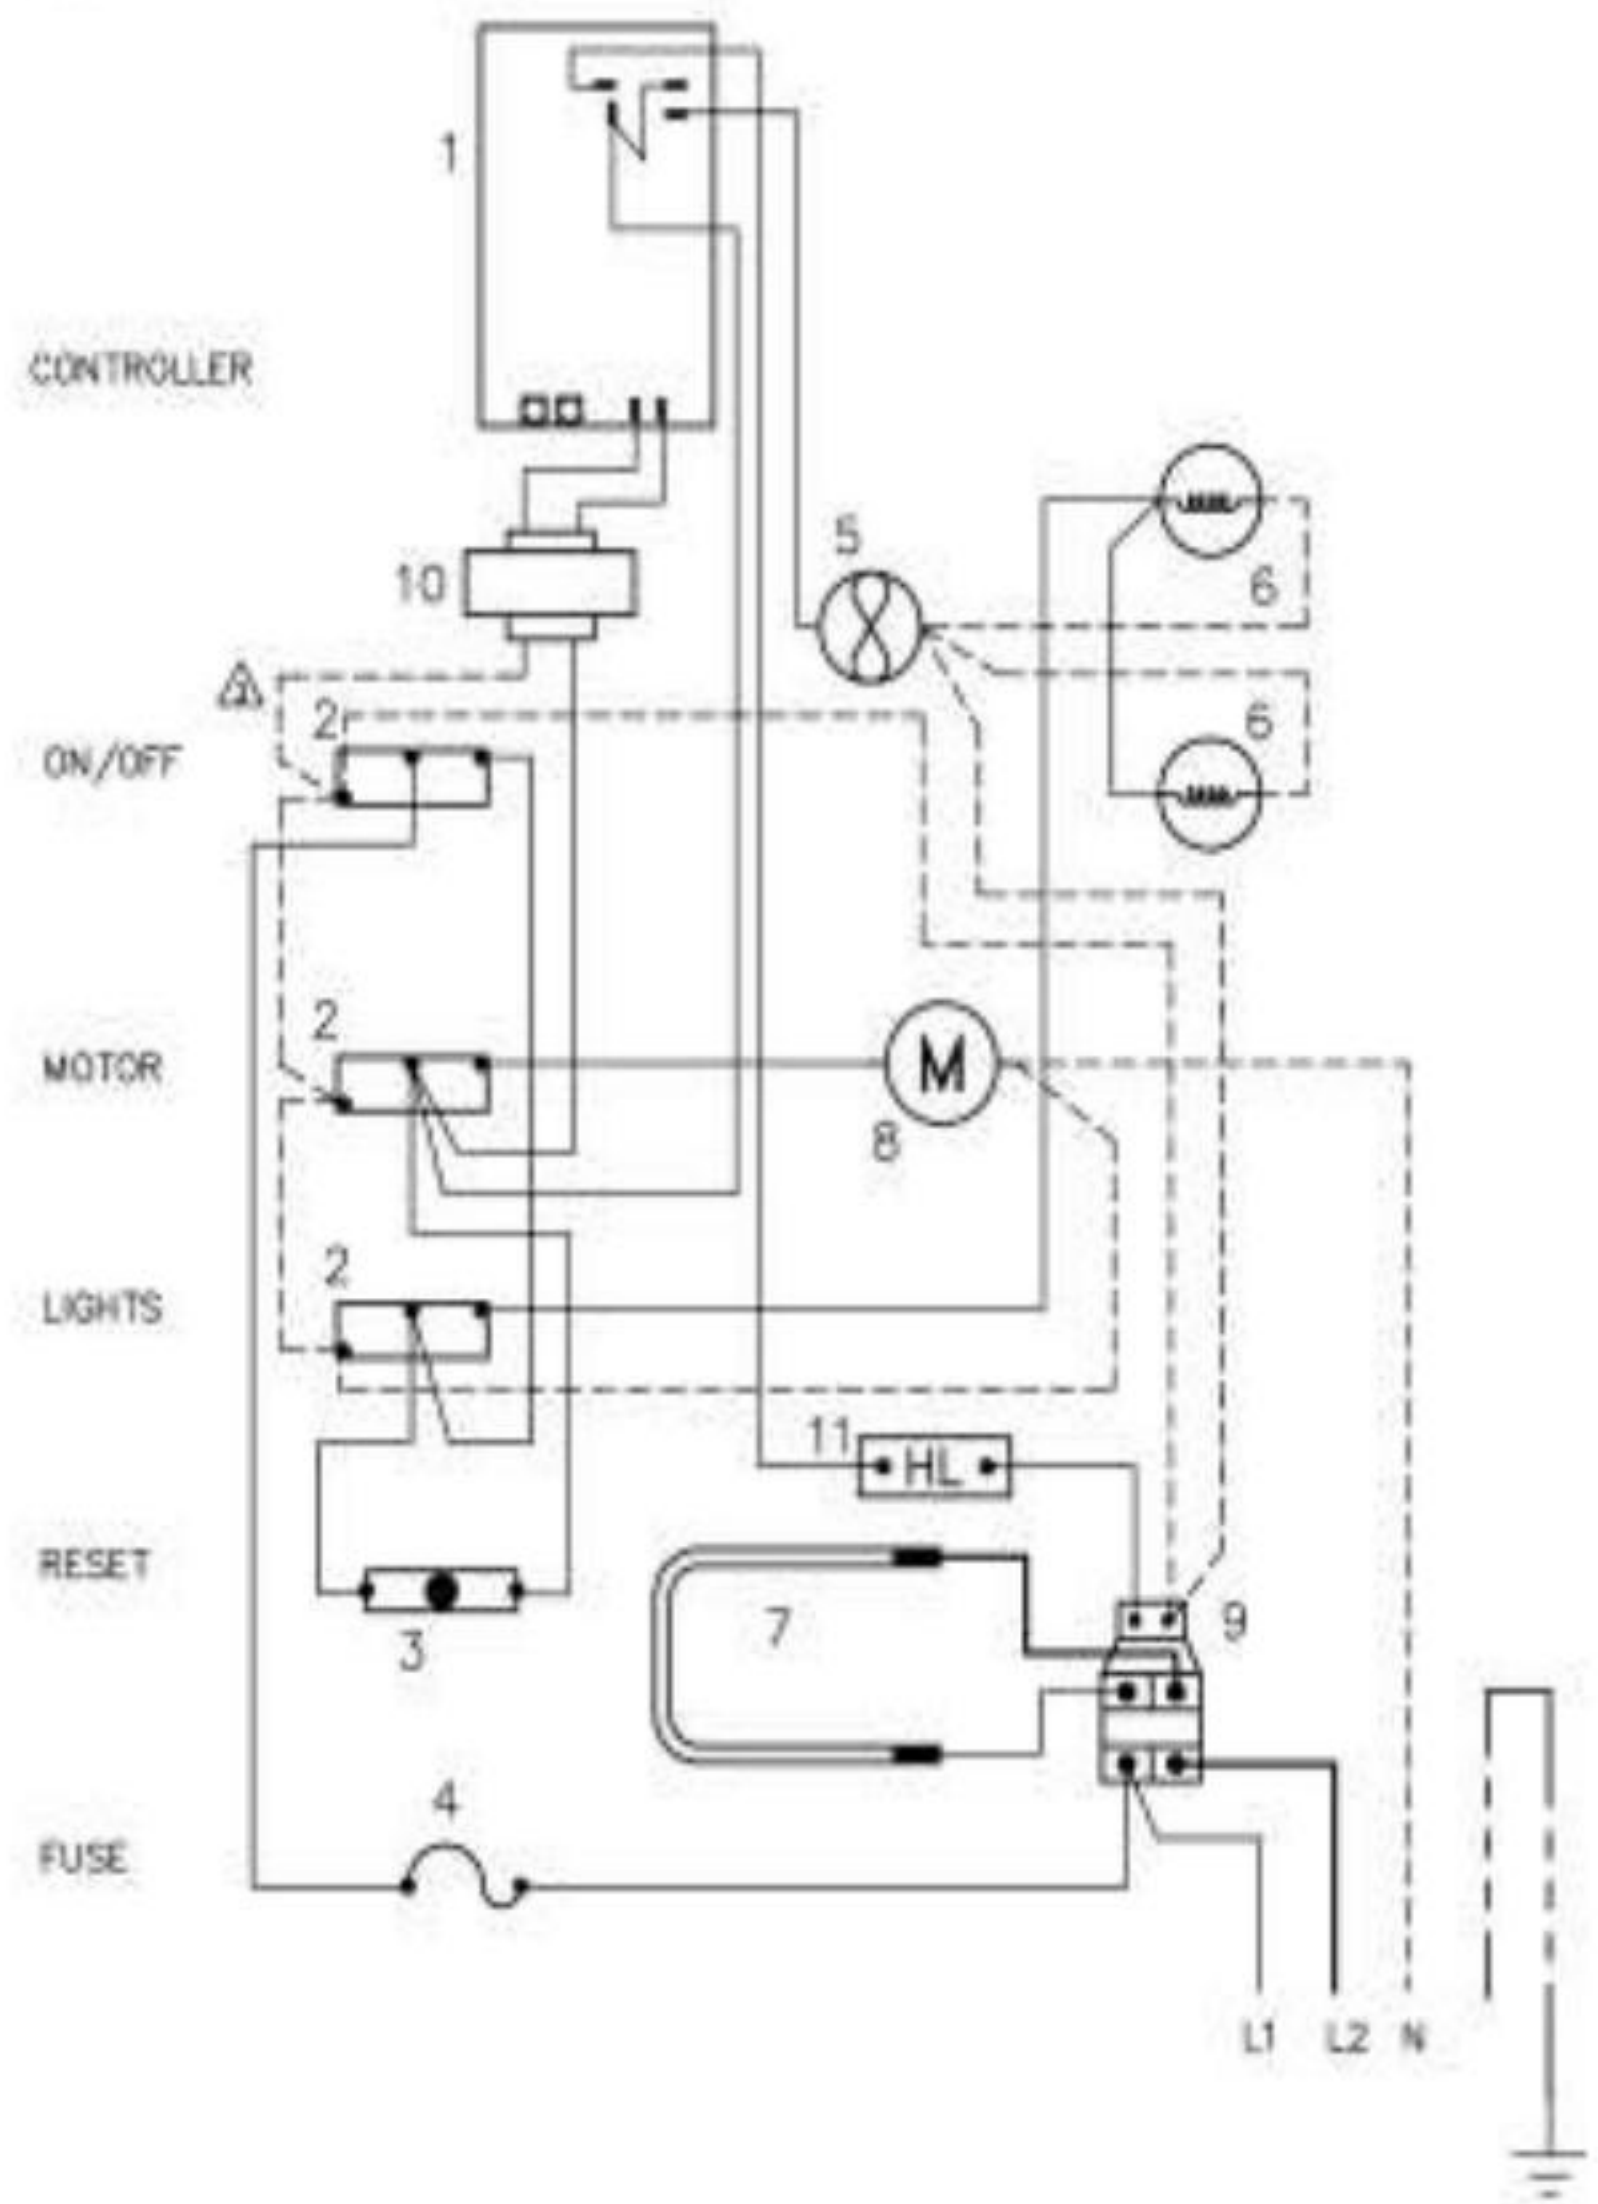

CONTROLLER

ON/OFF

MOTOR

LIGHTS

RESET

FUSE

- WHITE (NEUT.)
- GREEN (GND)
- BLACK (L1)
- RED (L2)
- BLUE (L3)
- ORANGE
- PURPLE
- BROWN
- YELLOW
- GRAY

B K INDUSTRIES®

- 1-TIME/TEMPERATURE CONTROLLER, CP0022
- 2-SWITCH, S0107
- 3-BREAKER, CB0050
- 4-FUSE, F0097
- 5-FAN MOTOR, M0063
- 6-LAMPHOLDER, LH0019
- 7-HEATING ELEMENT, C0037
- 8-MOTOR, M0064
- 9-RELAY, R0002
- 10-TRANSFORMER, TF0005
- 11-HIGH LIMIT, S0115